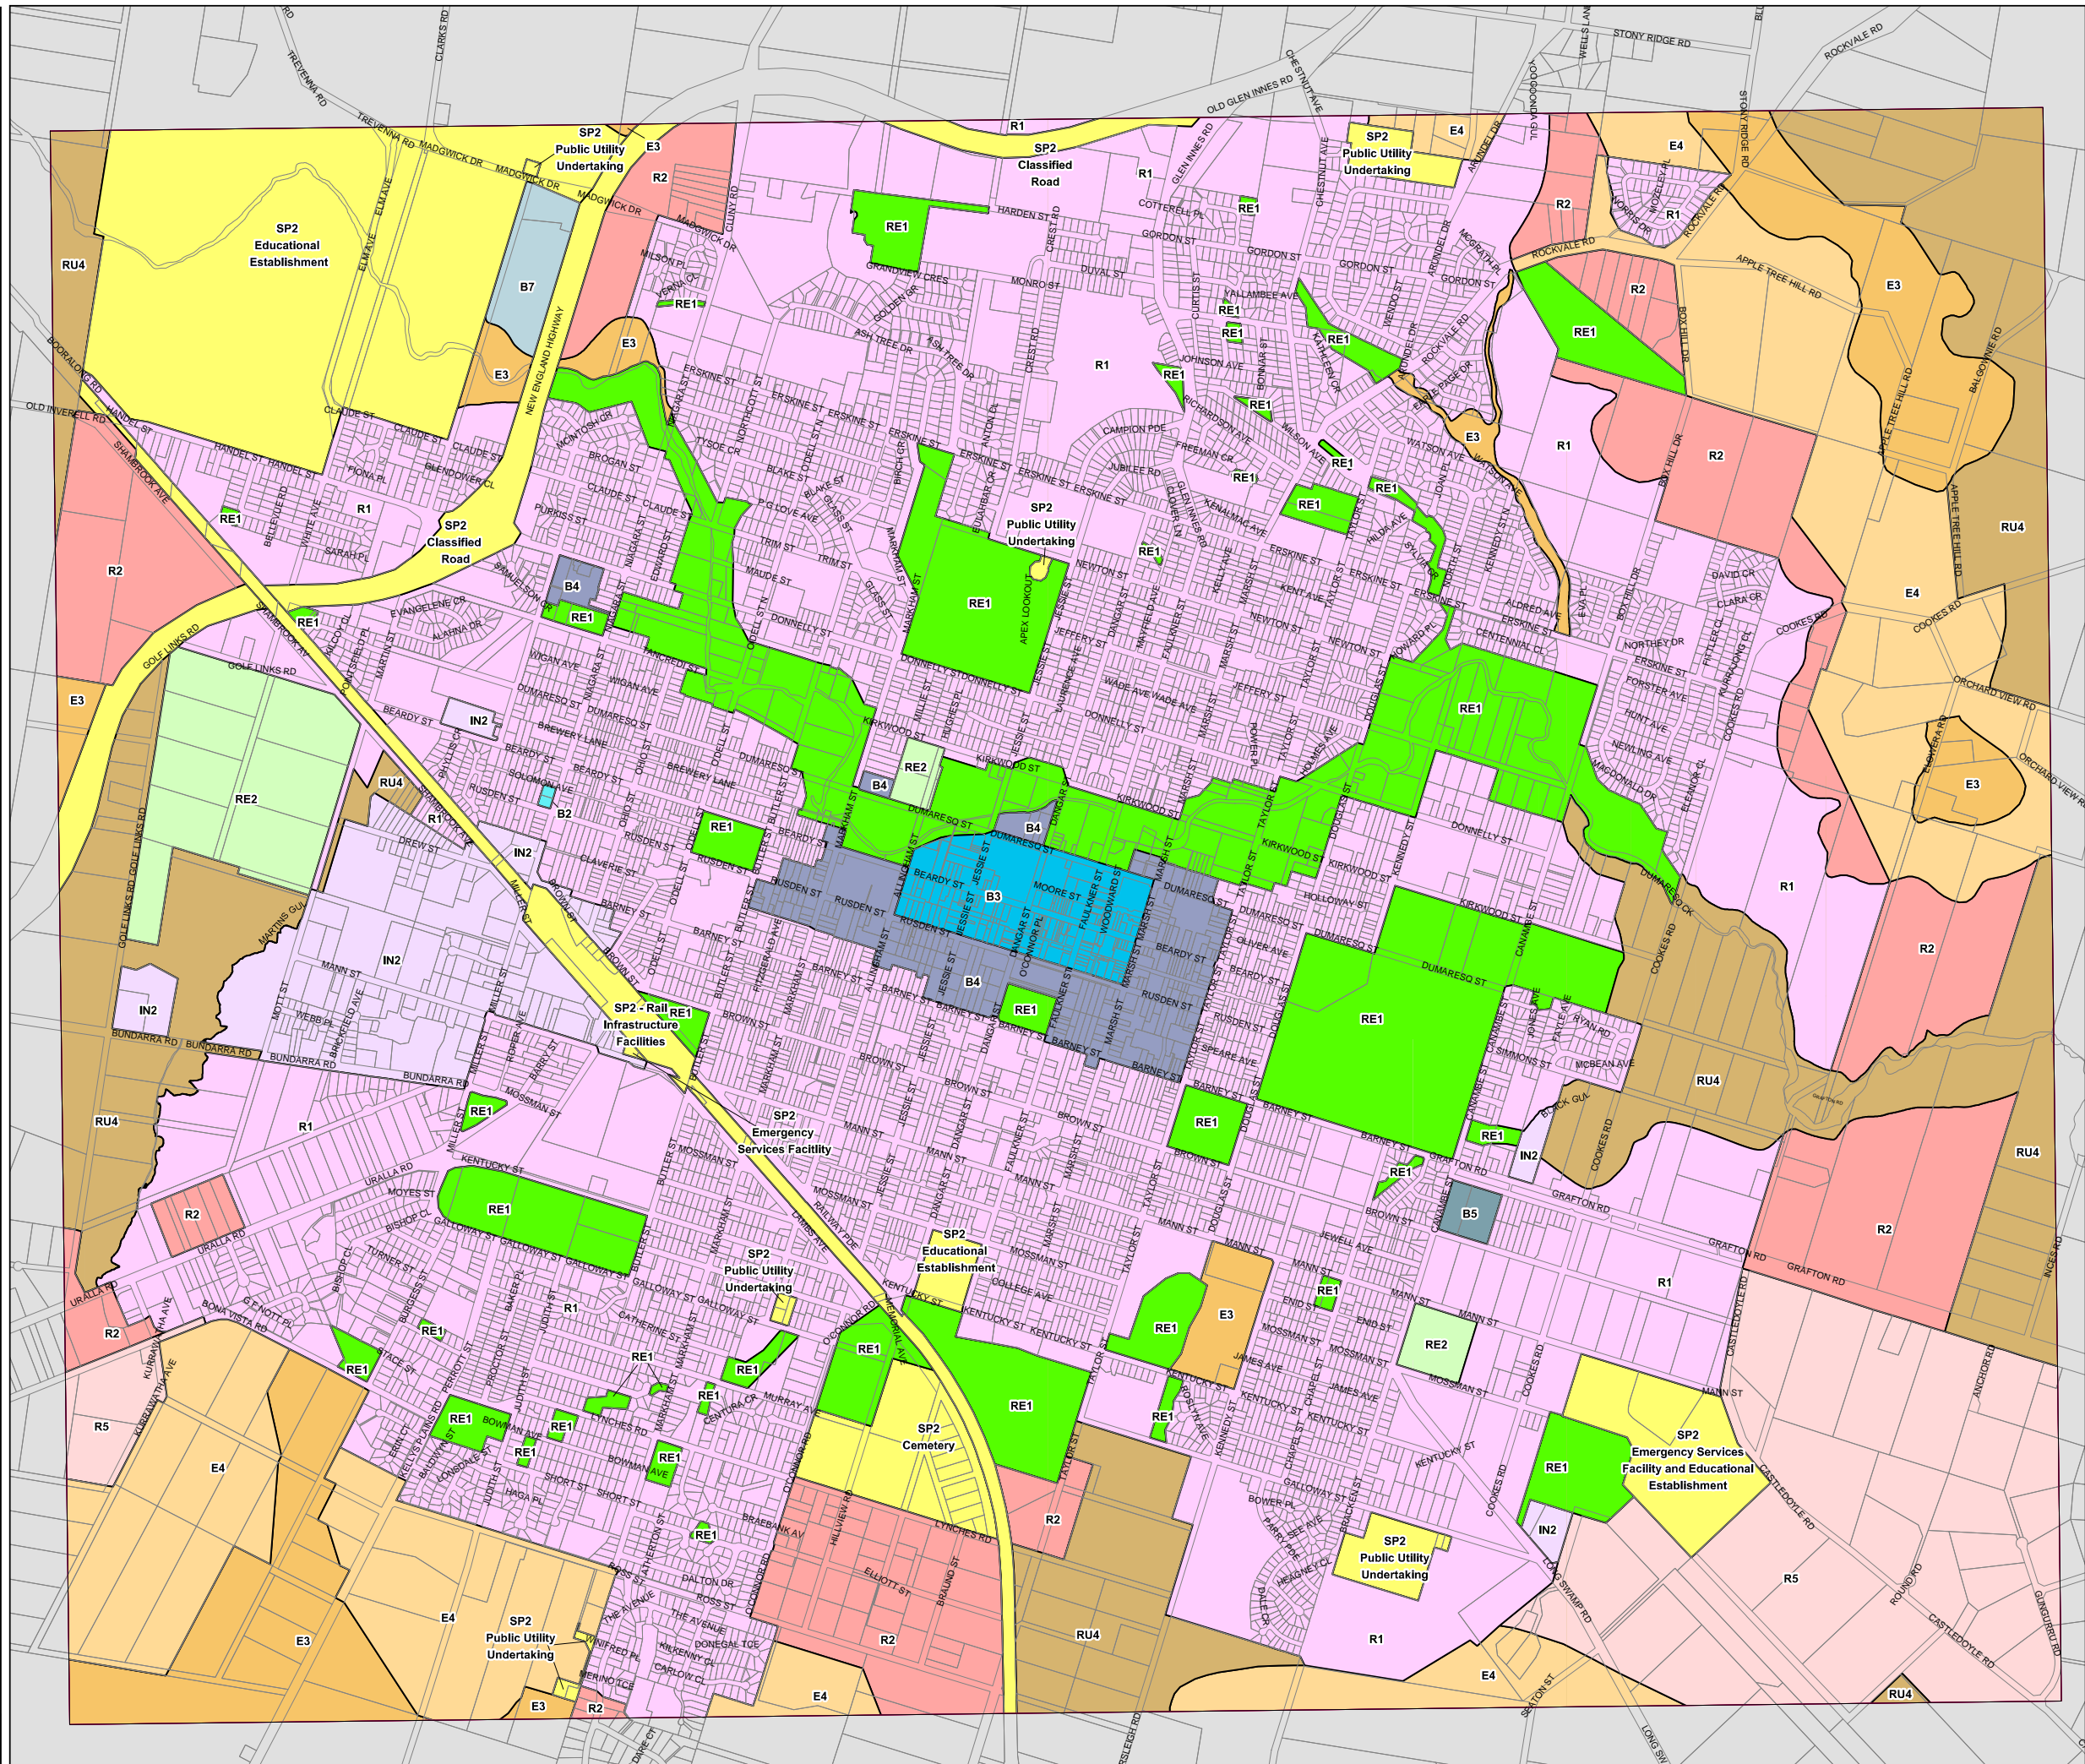

Land Zoning Map - Sheet LZN\_002AA

Zone

- B2 Local Centre
- B3 Commercial Core
- B4 Mixed Use
- B5 Business Development
- B7 Business Park
- E1 National Parks and Nature Reserves
- E3 Environmental Management
- E4 Environmental Living
- IN1 General Industrial
- IN2 Light Industrial
- R1 General Residential
- R2 Low Density Residential
- R5 Large Lot Residential
- RE1 Public Recreation
- RE2 Private Recreation
- RU1 Primary Production
- RU3 Forestry
- RU4 Primary Production Small Lots
- RU5 Village
- SP2 Infrastructure

Cadastre

26/3/2014 © Land and Property Information (LPI)

Projection: GDA 1994  
MGA Zone 56

Scale: 1:20,000 @ A3