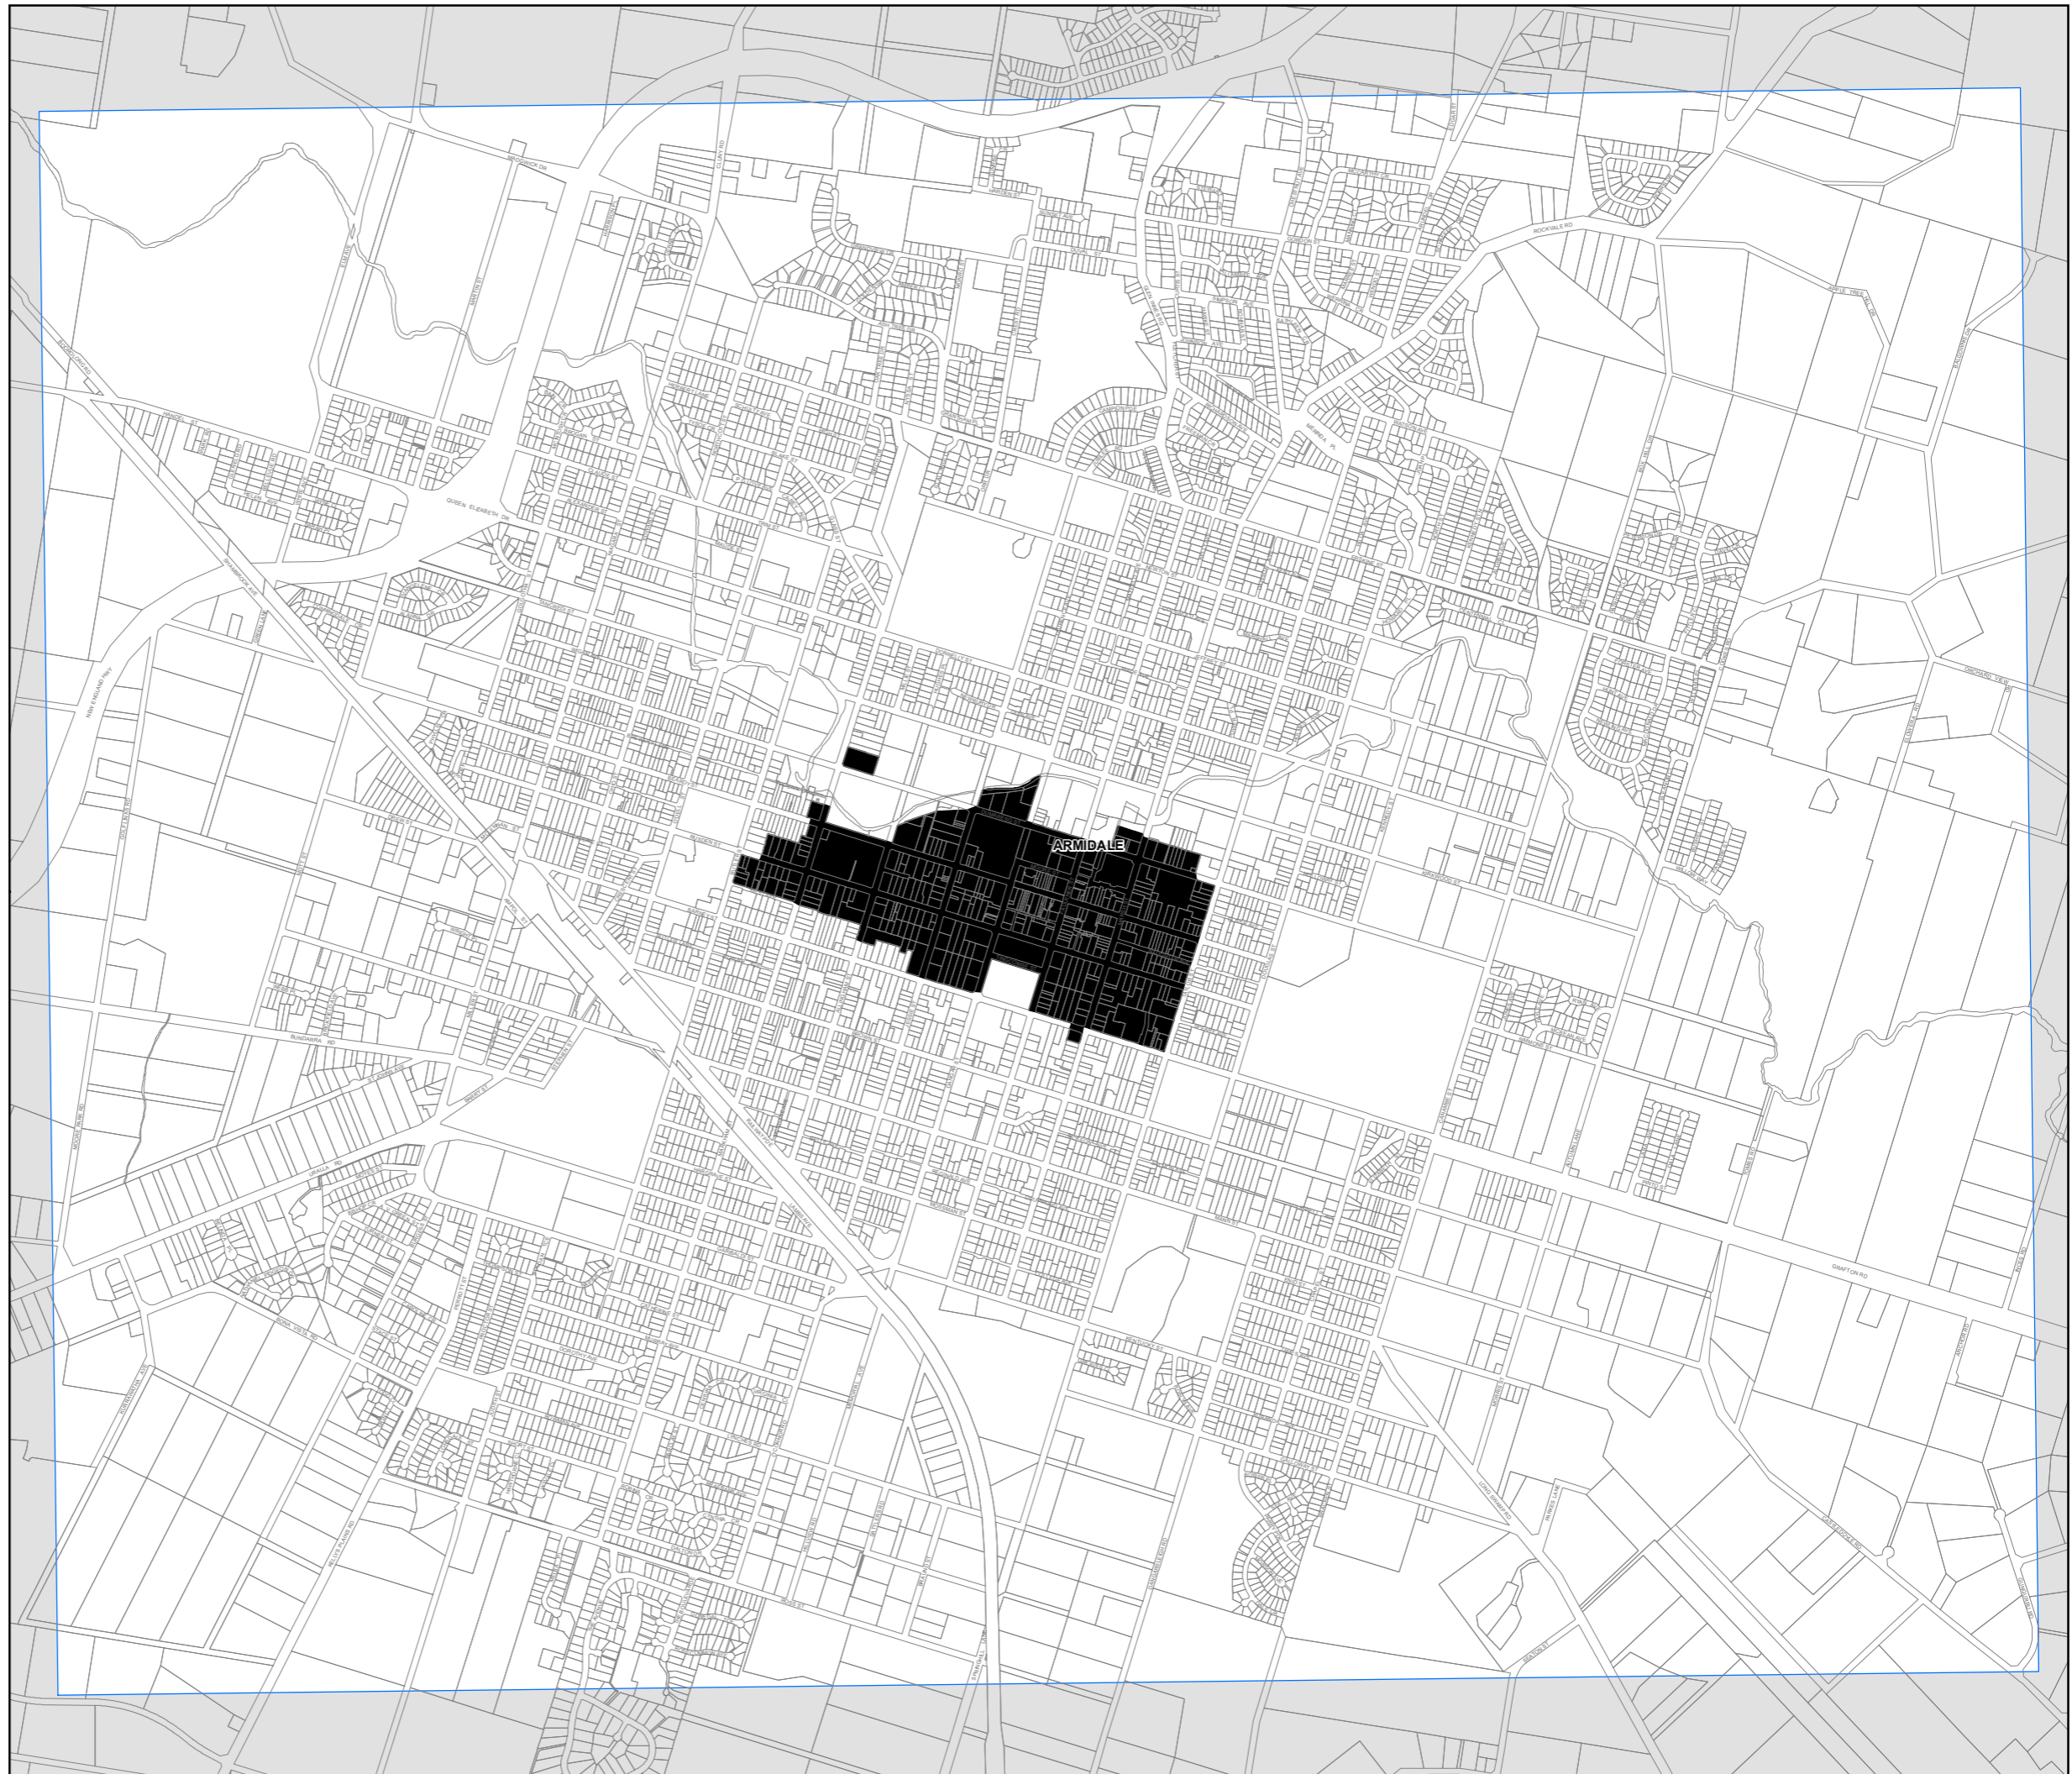

Height of Buildings Map - Sheet HOB_004CA

Maximum Building Height (m RL)

■ 999.126

Cadastre

□ Base Data 13/07/2022 © Spatial Services
Addendum Data 13/07/2022 © Armidale Regional Council

Projection: GDA 1994
MGA Zone 56

Scale: 1:20,000 @ A3

Map Identification Number: 0130_COM_HOB_004CA_020_20220718