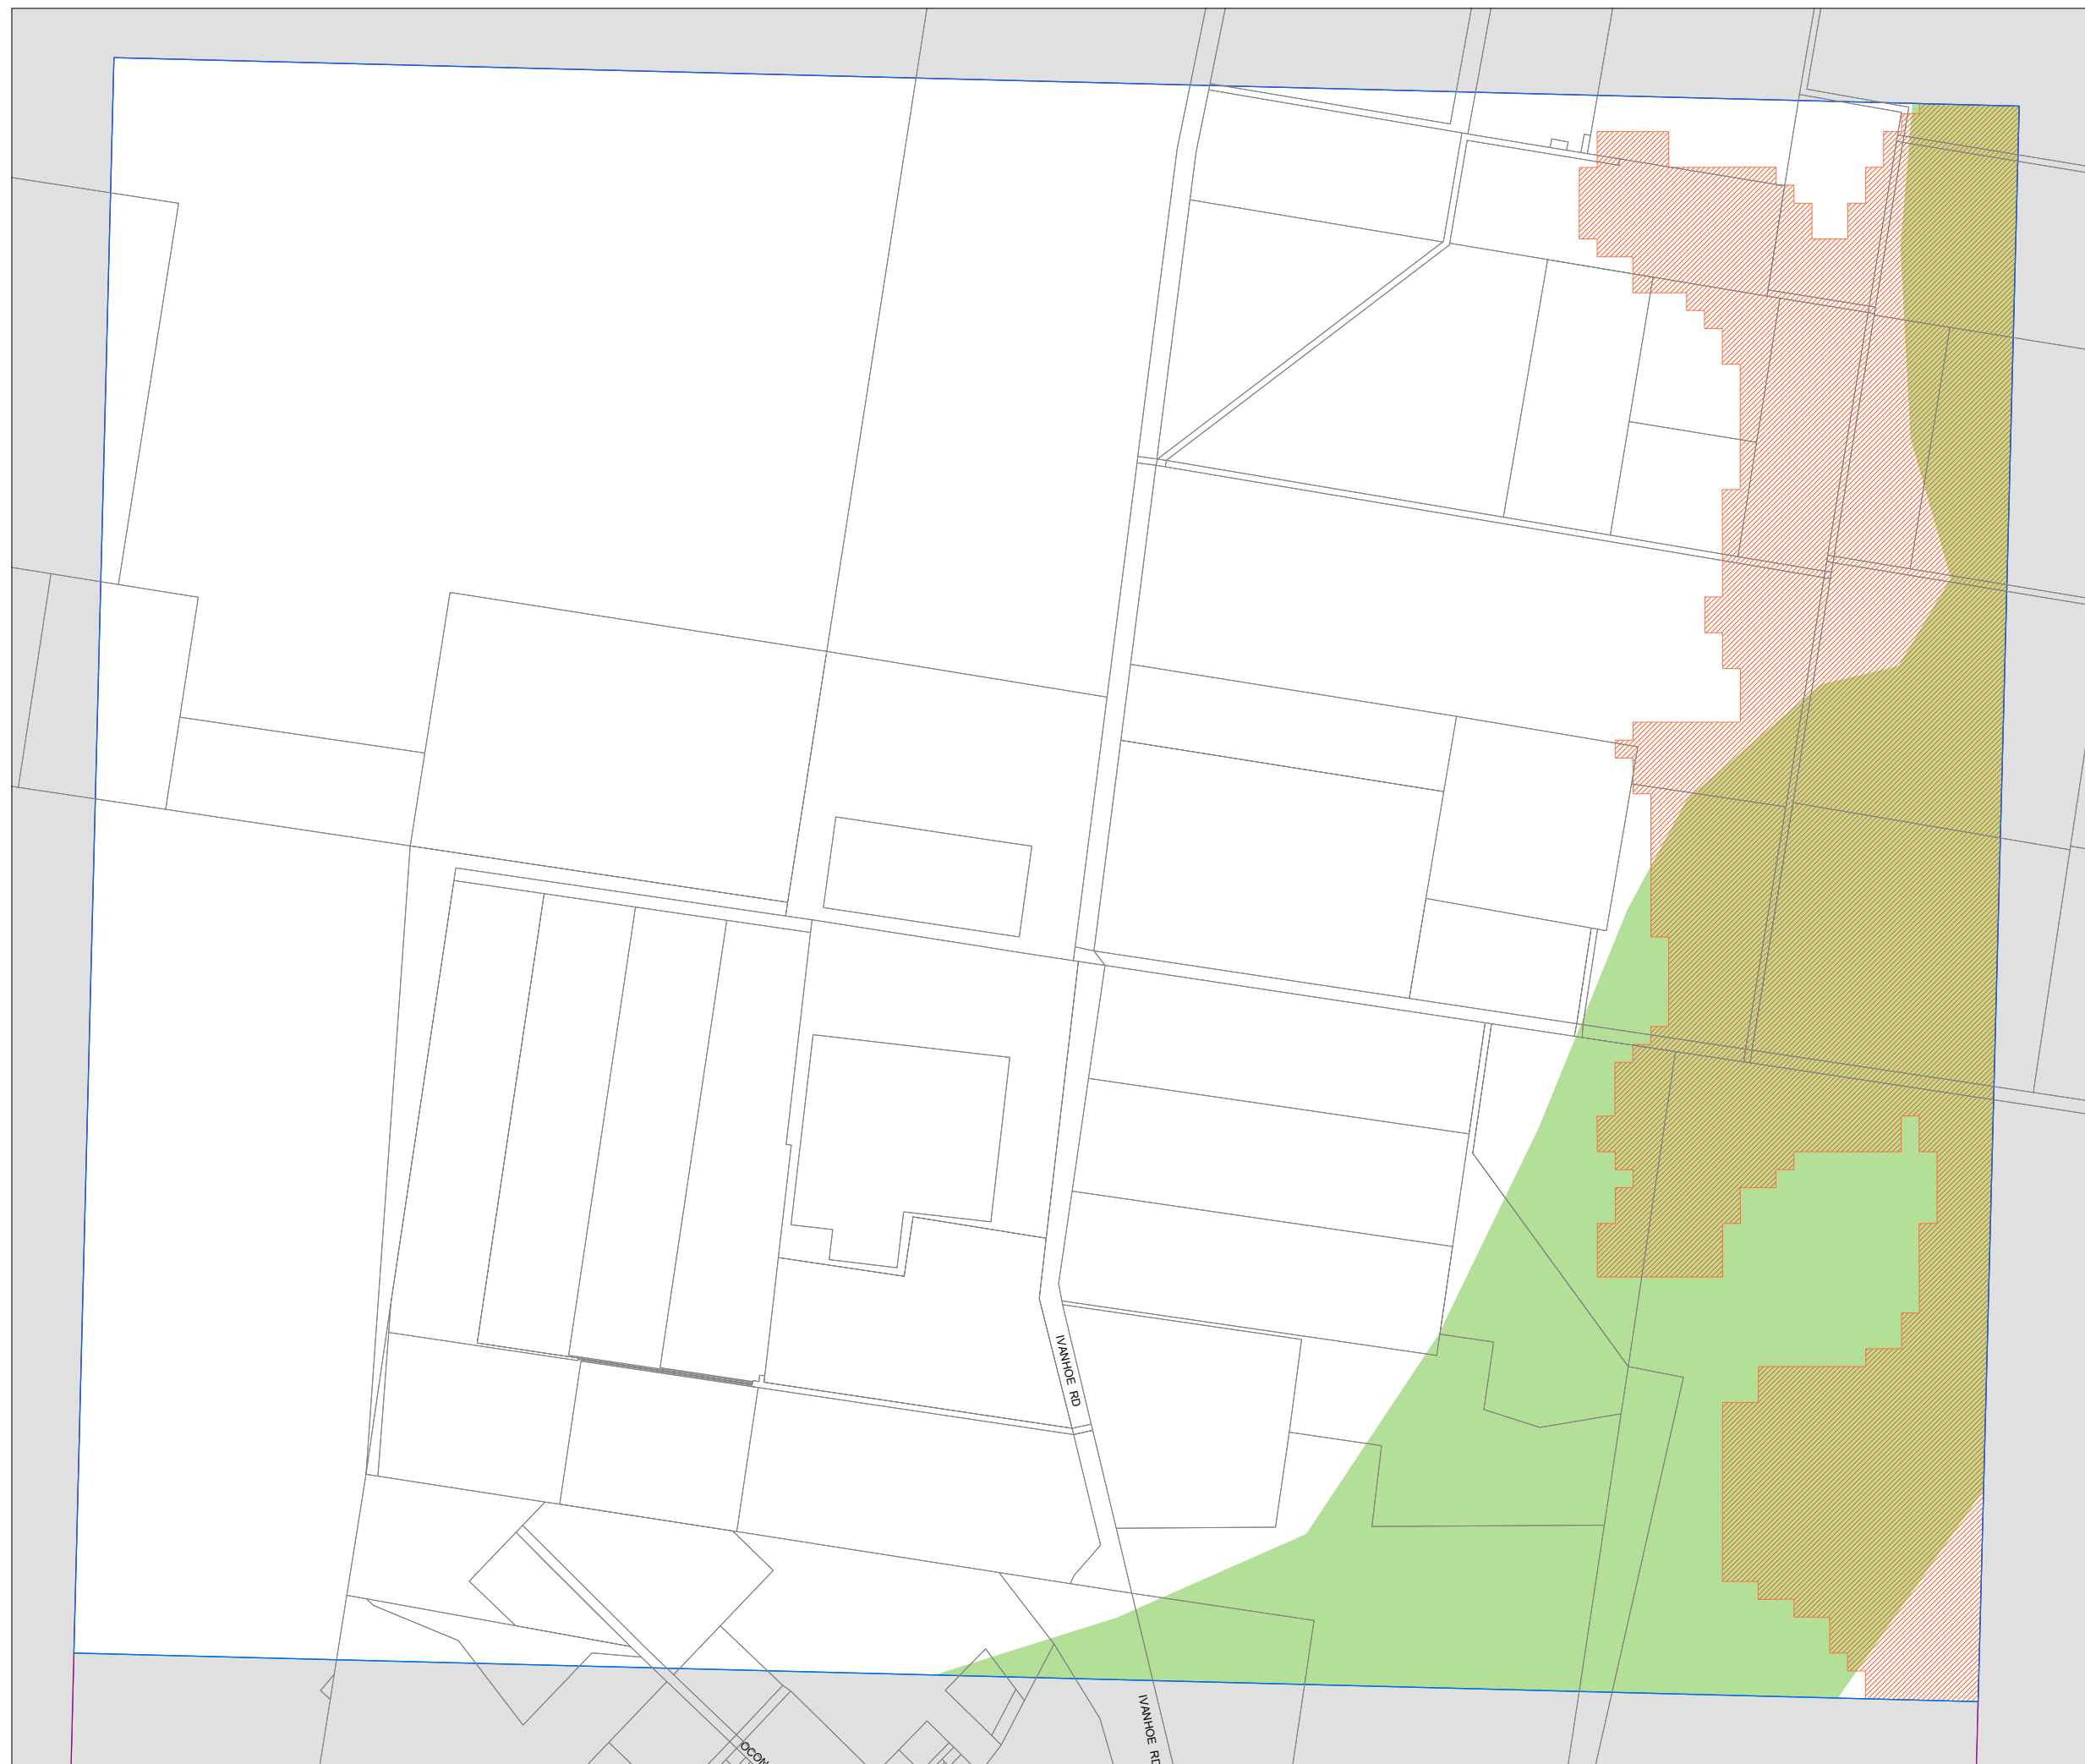

**Balranald Local
Environmental
Plan 2010**

Natural Resources Sensitivity
- Biodiversity Map
- Sheet NRB_005A

Biodiversity

-  Wetlands
-  High Conservation Value Native Vegetation

Cadastre

-  Cadastre 1/9/03 (c) Dept of Lands

Scale: 1:20,000 @ A3

Projection: GDA 1994
Zone 54

Map Identification Number:
0300_COM_NRB_005A_020_20100526