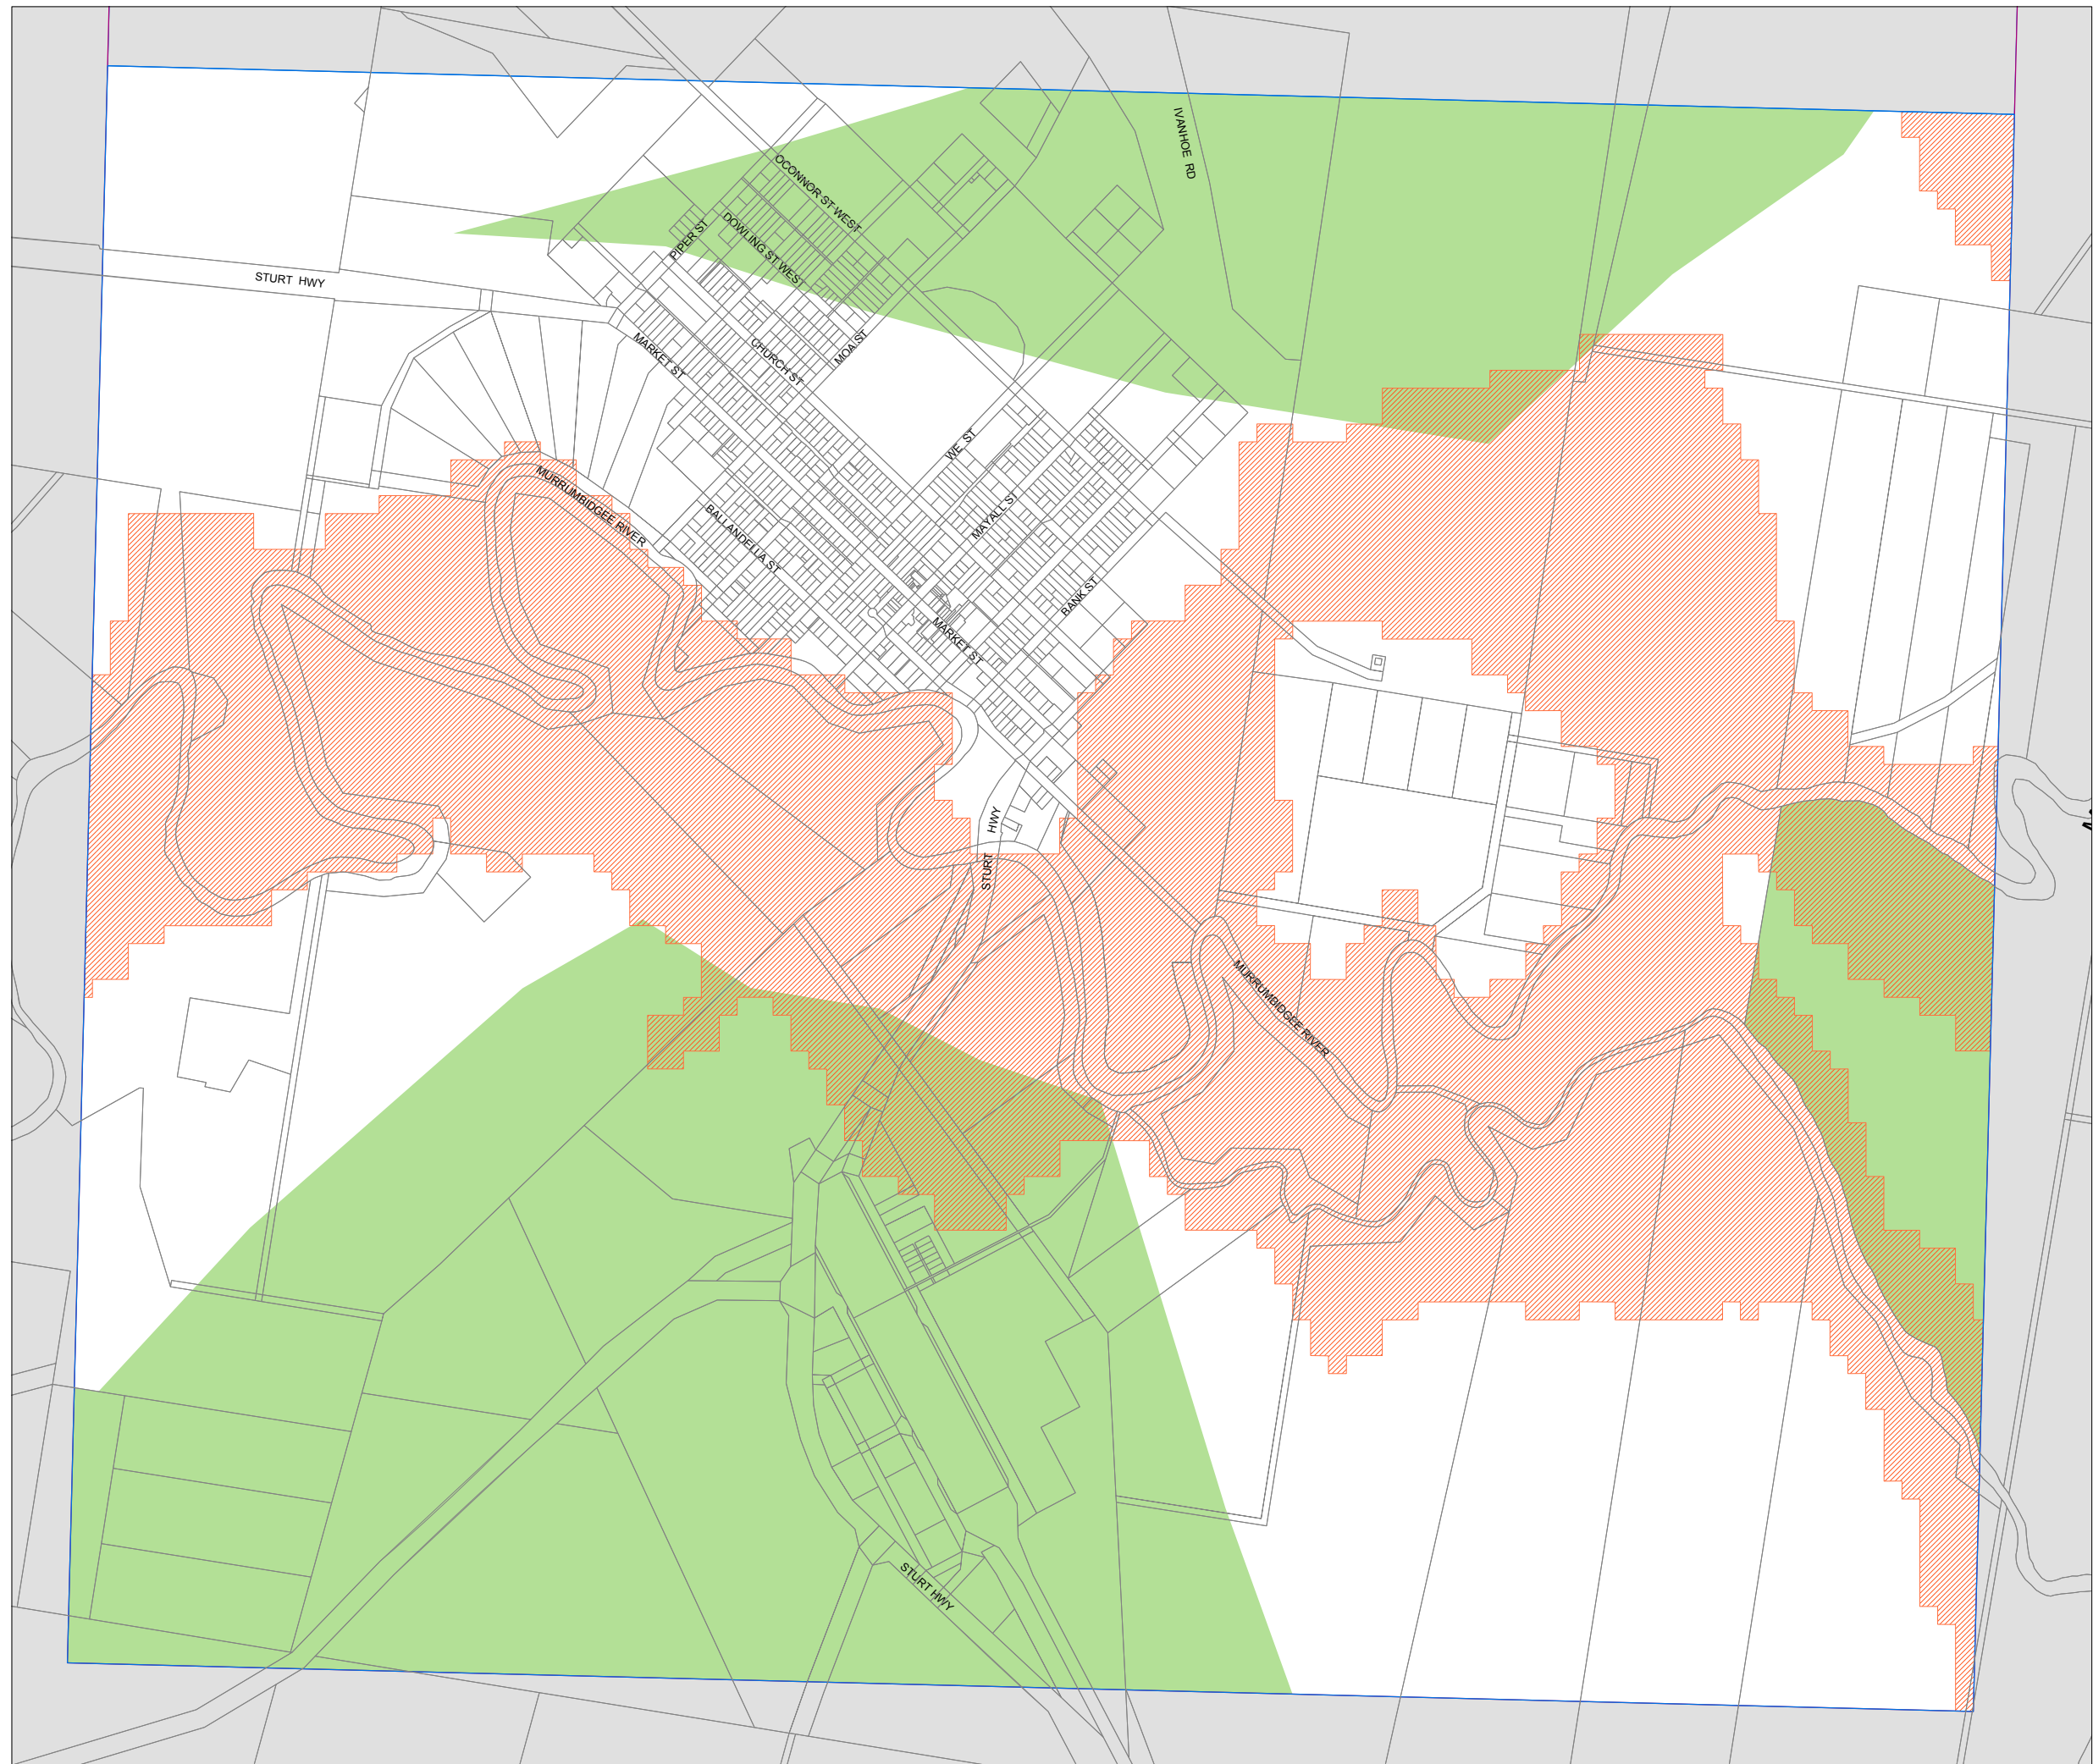

Balranald Local Environmental Plan 2010

Natural Resources Sensitivity
- Biodiversity Map
- Sheet NRB_005B

Biodiversity

-  Wetlands
-  High Conservation Value Native Vegetation

Cadastre

-  Cadastre 1/9/03 (c) Dept of Lands

Scale: 1:20,000 @ A3

Projection: GDA 1994
Zone 54