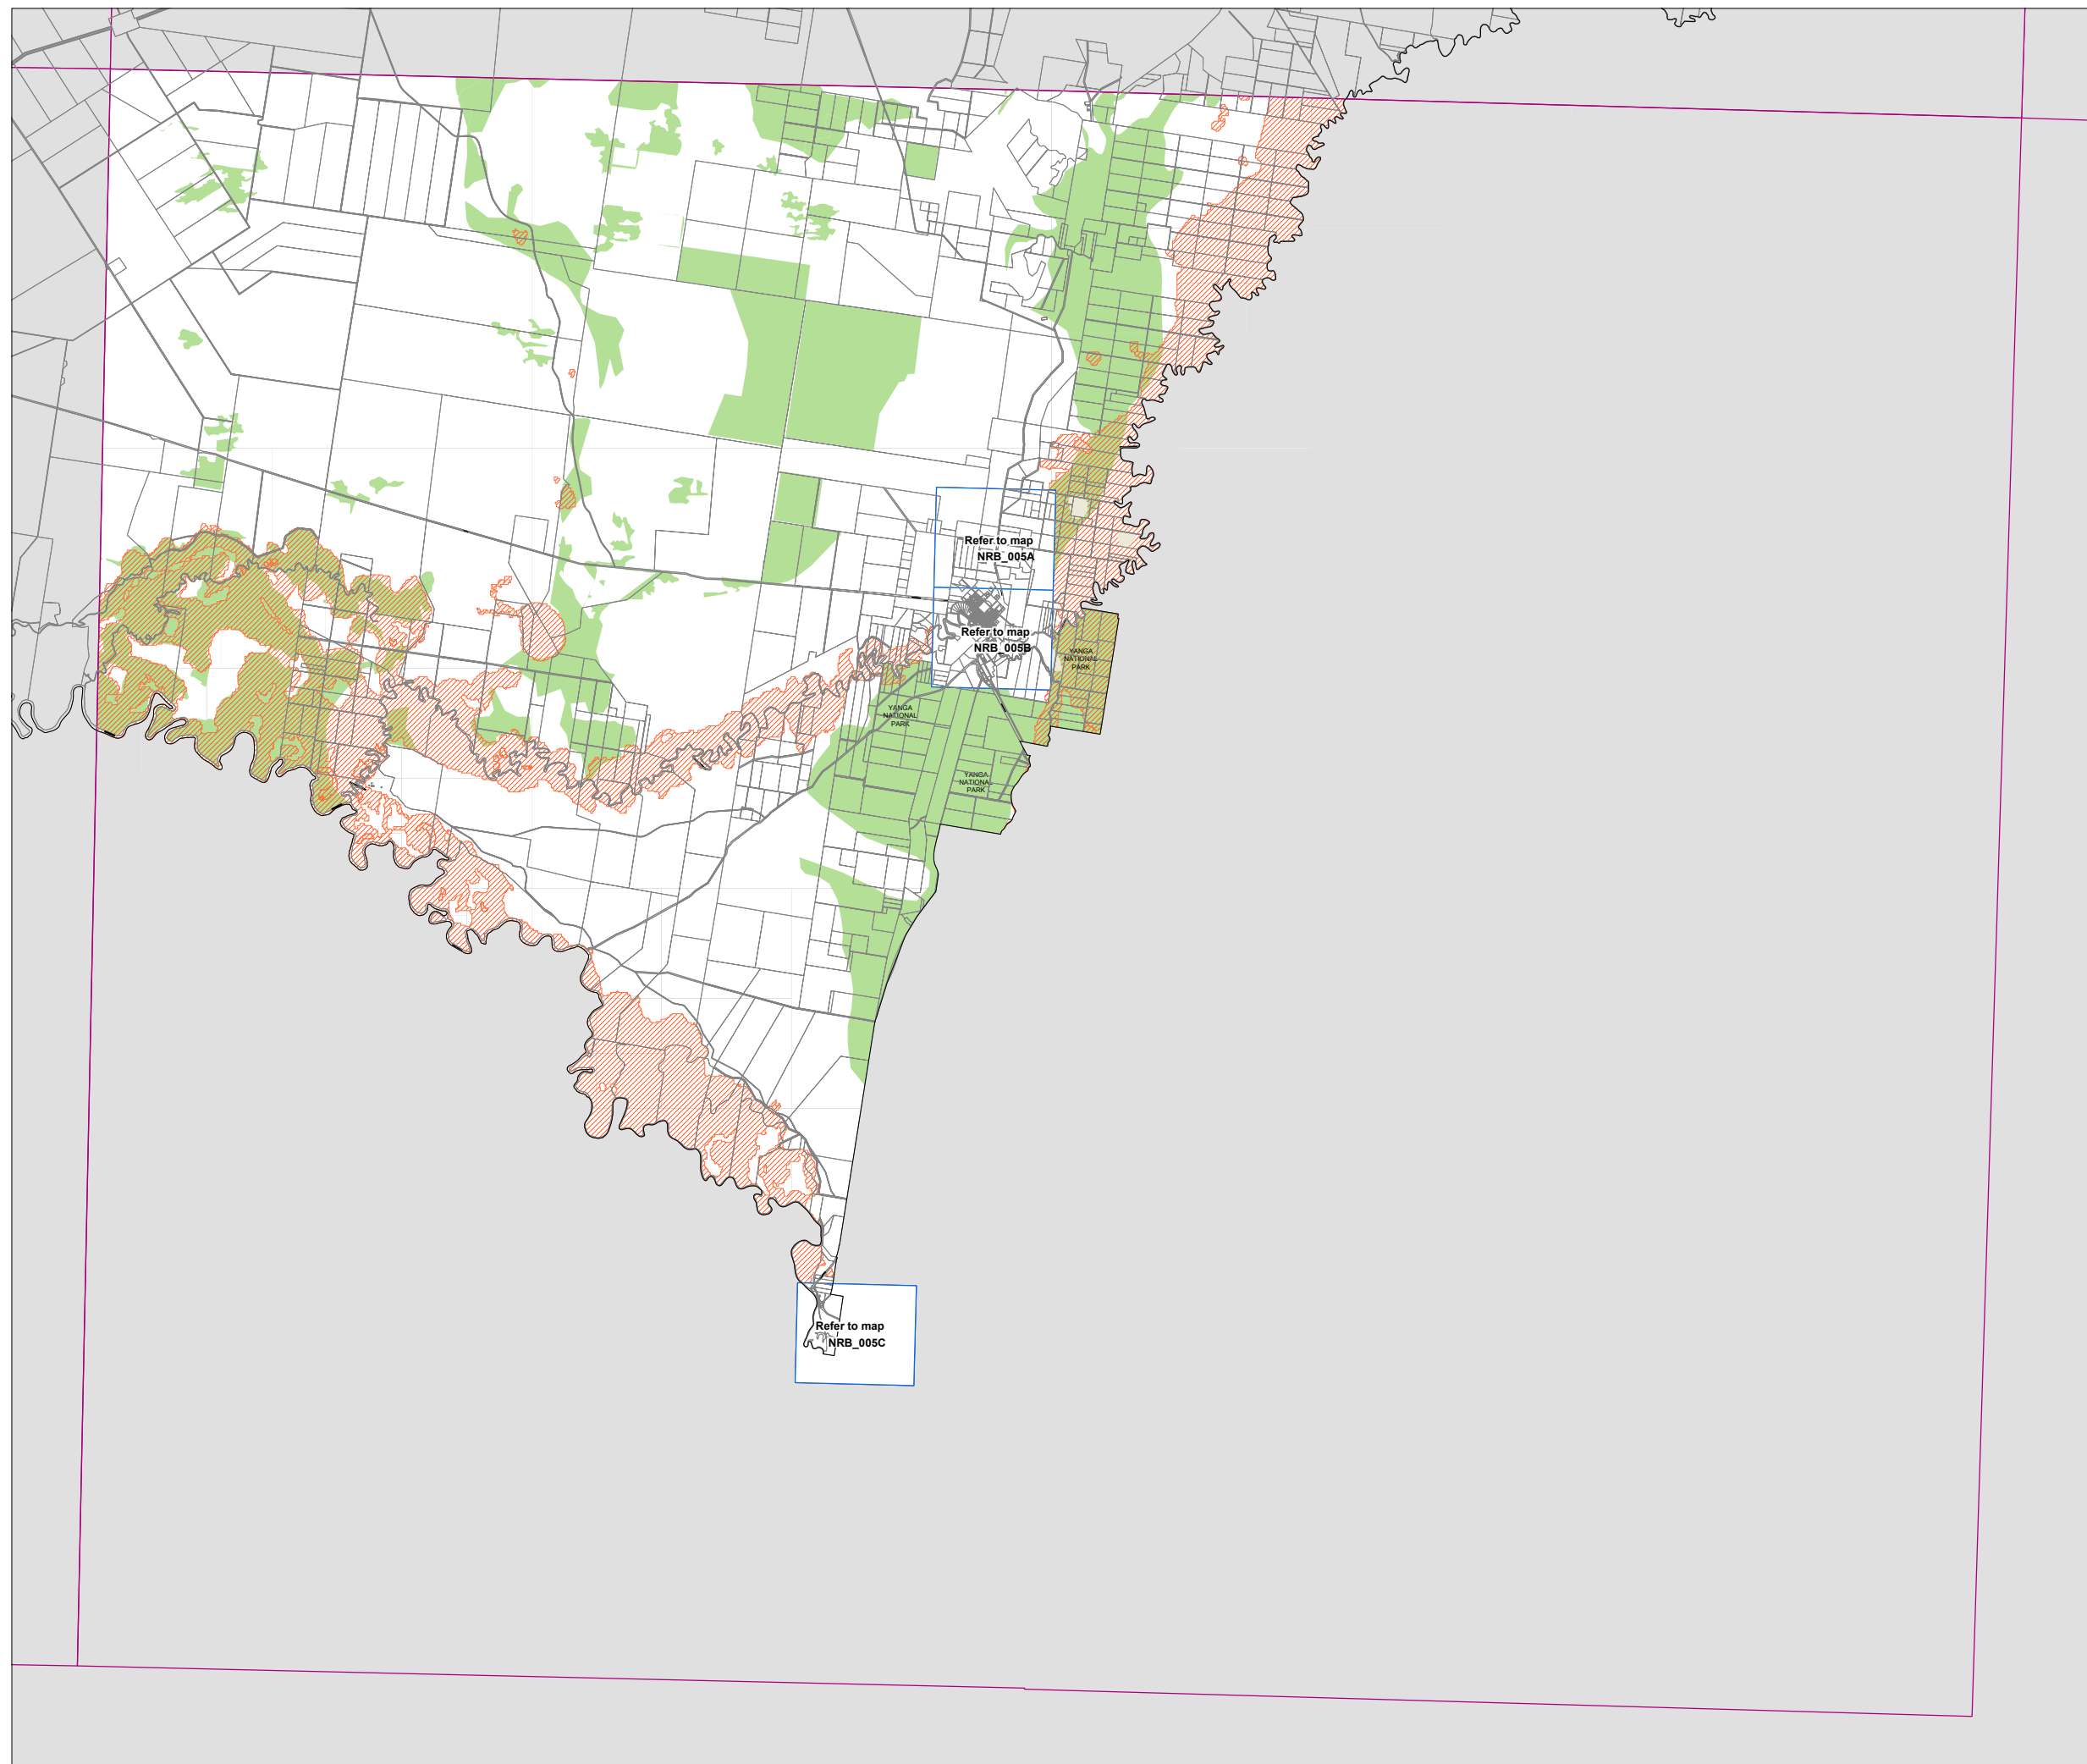

Balranald Local Environmental Plan 2010

Natural Resources Sensitivity
- Biodiversity Map
- Sheet NRB_005

Biodiversity

-  Wetlands
-  High Conservation Value Native Vegetation

Cadastre

-  Cadastre 1/9/03 (c) Dept of Lands

Scale: 1:320,000 @ A3

Projection: GDA 1994
Zone 54