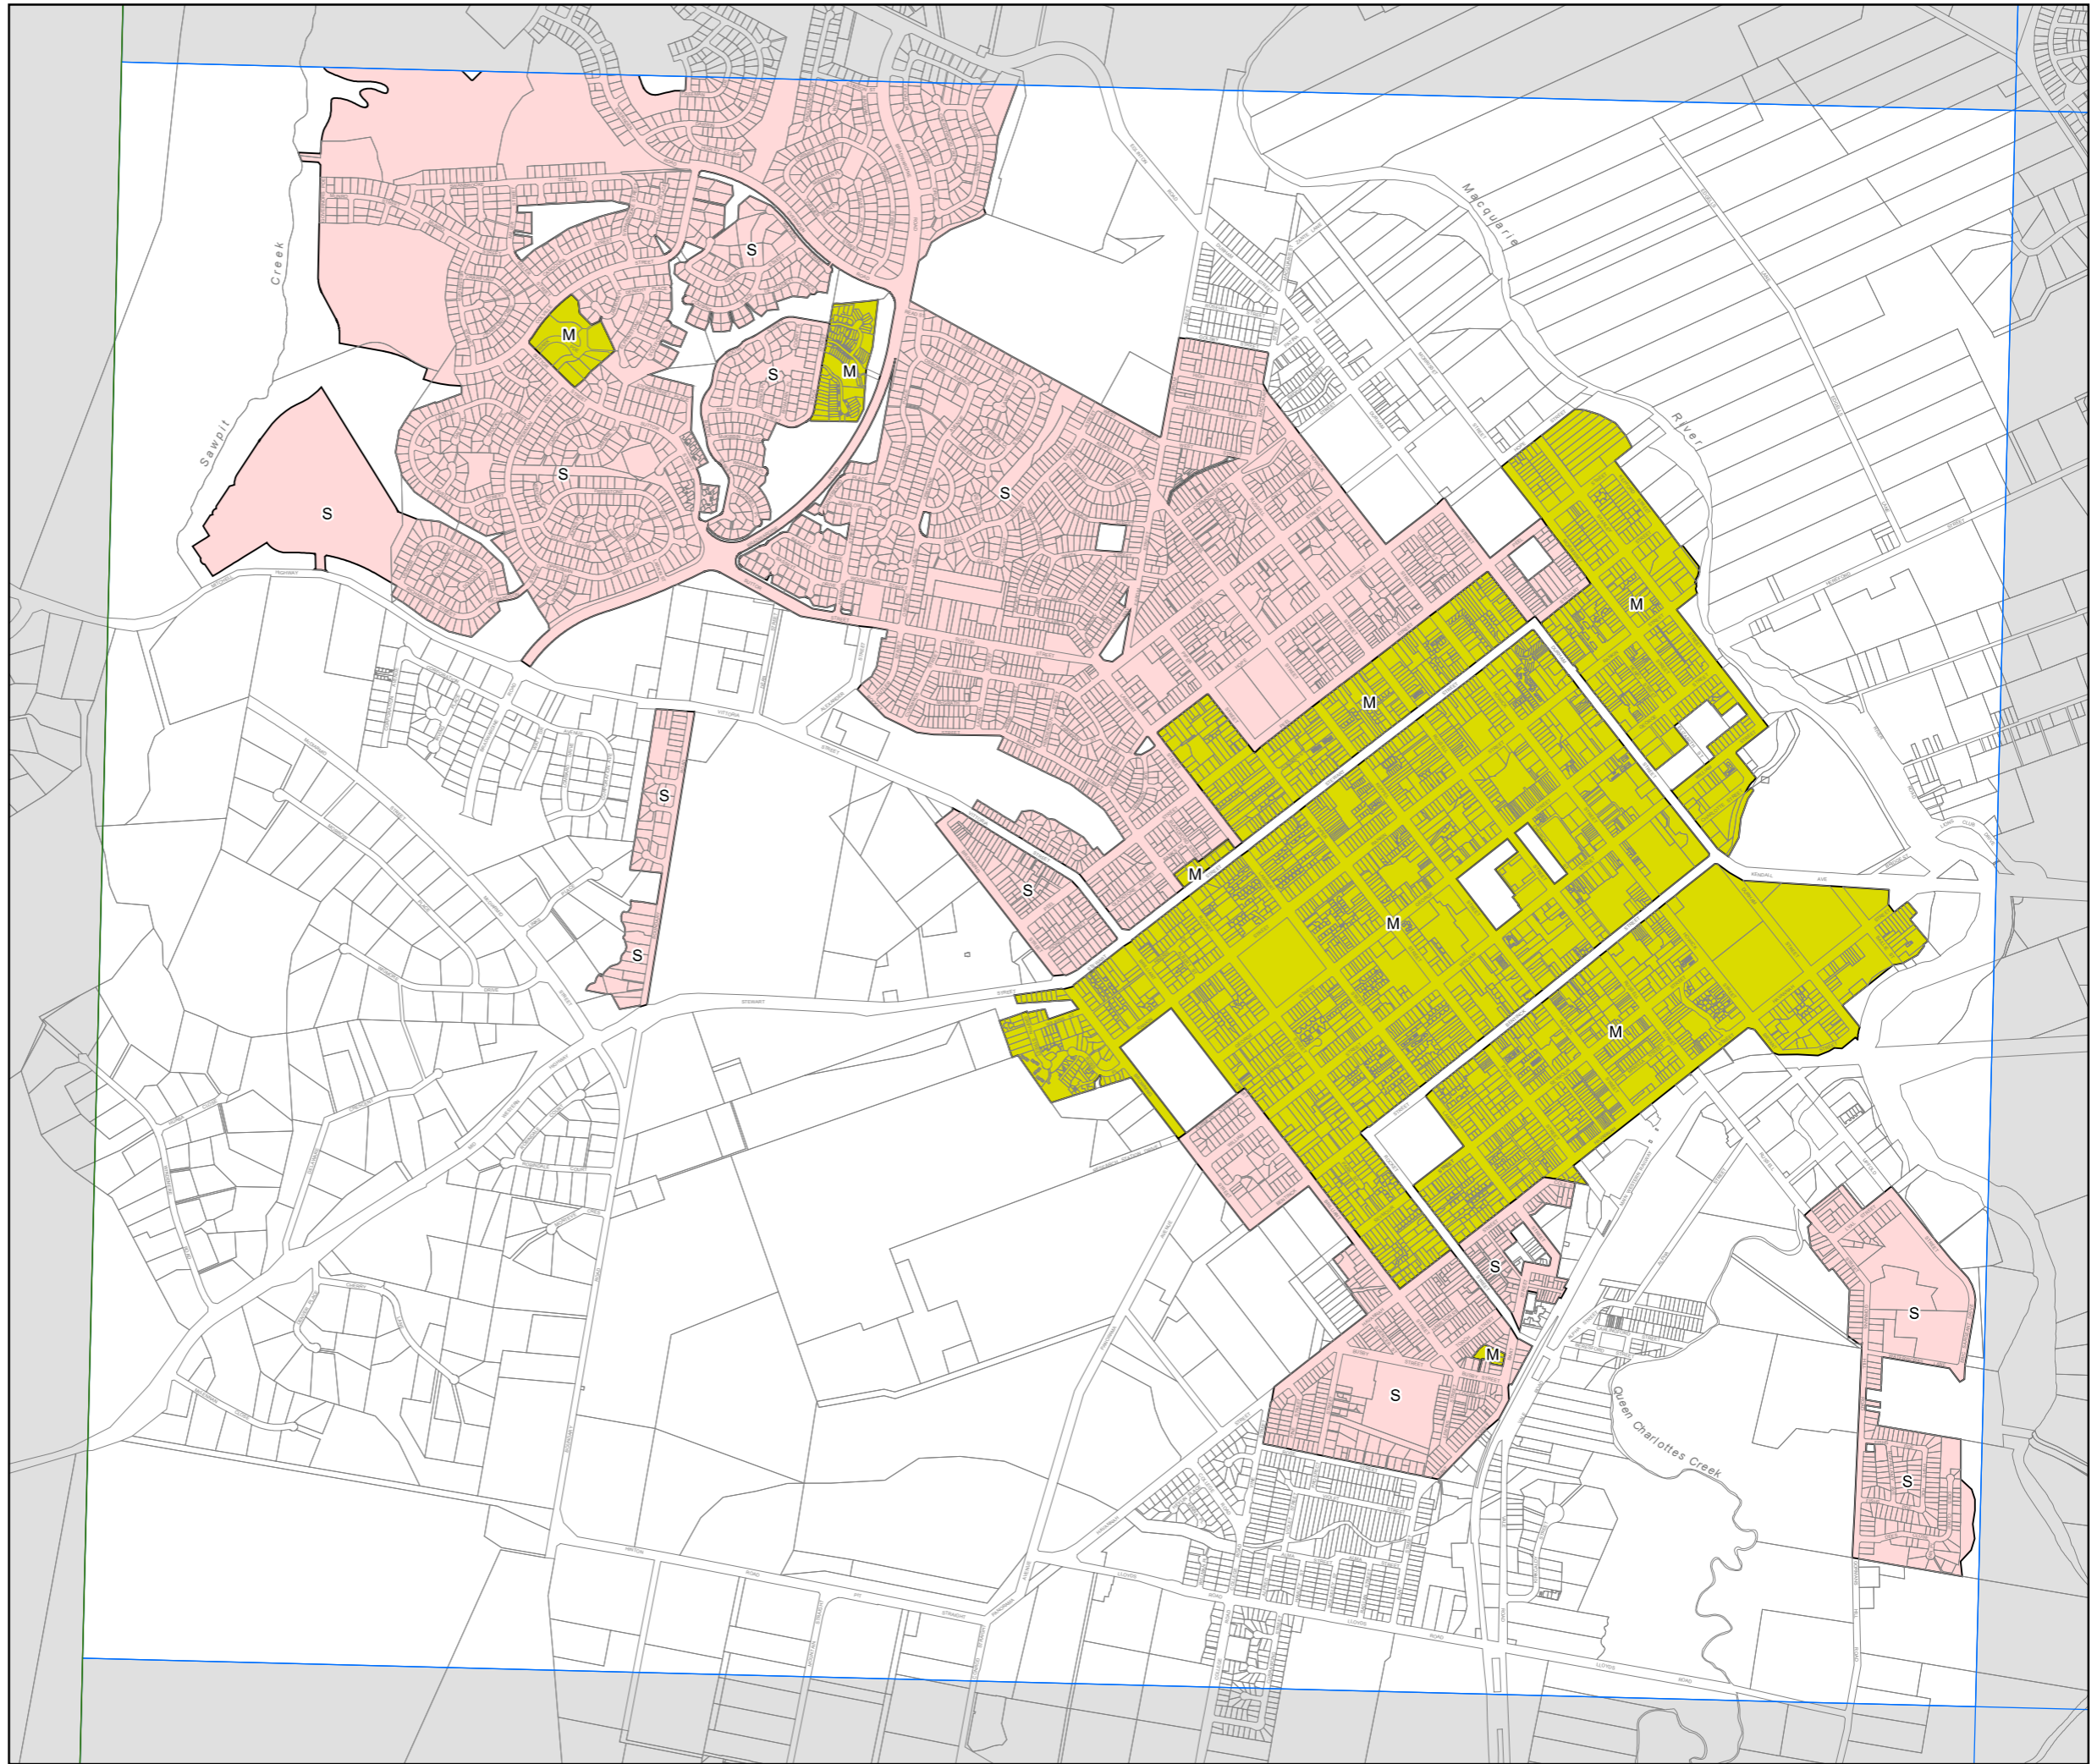

Bathurst Regional Local Environmental Plan 2014

Minimum Lot Size - Dual Occupancy Map - Sheet LSD_011B

Minimum Lot Size (sq m)

M	600 (800 for battleaxe lots)
S	850
T	900

Cadastre

Base data 23/04/1997 © Land and Property Information (LPI)
Addendum data 16/07/2013 © Bathurst Regional Council

Projection: GDA 1994
MGA Zone 55