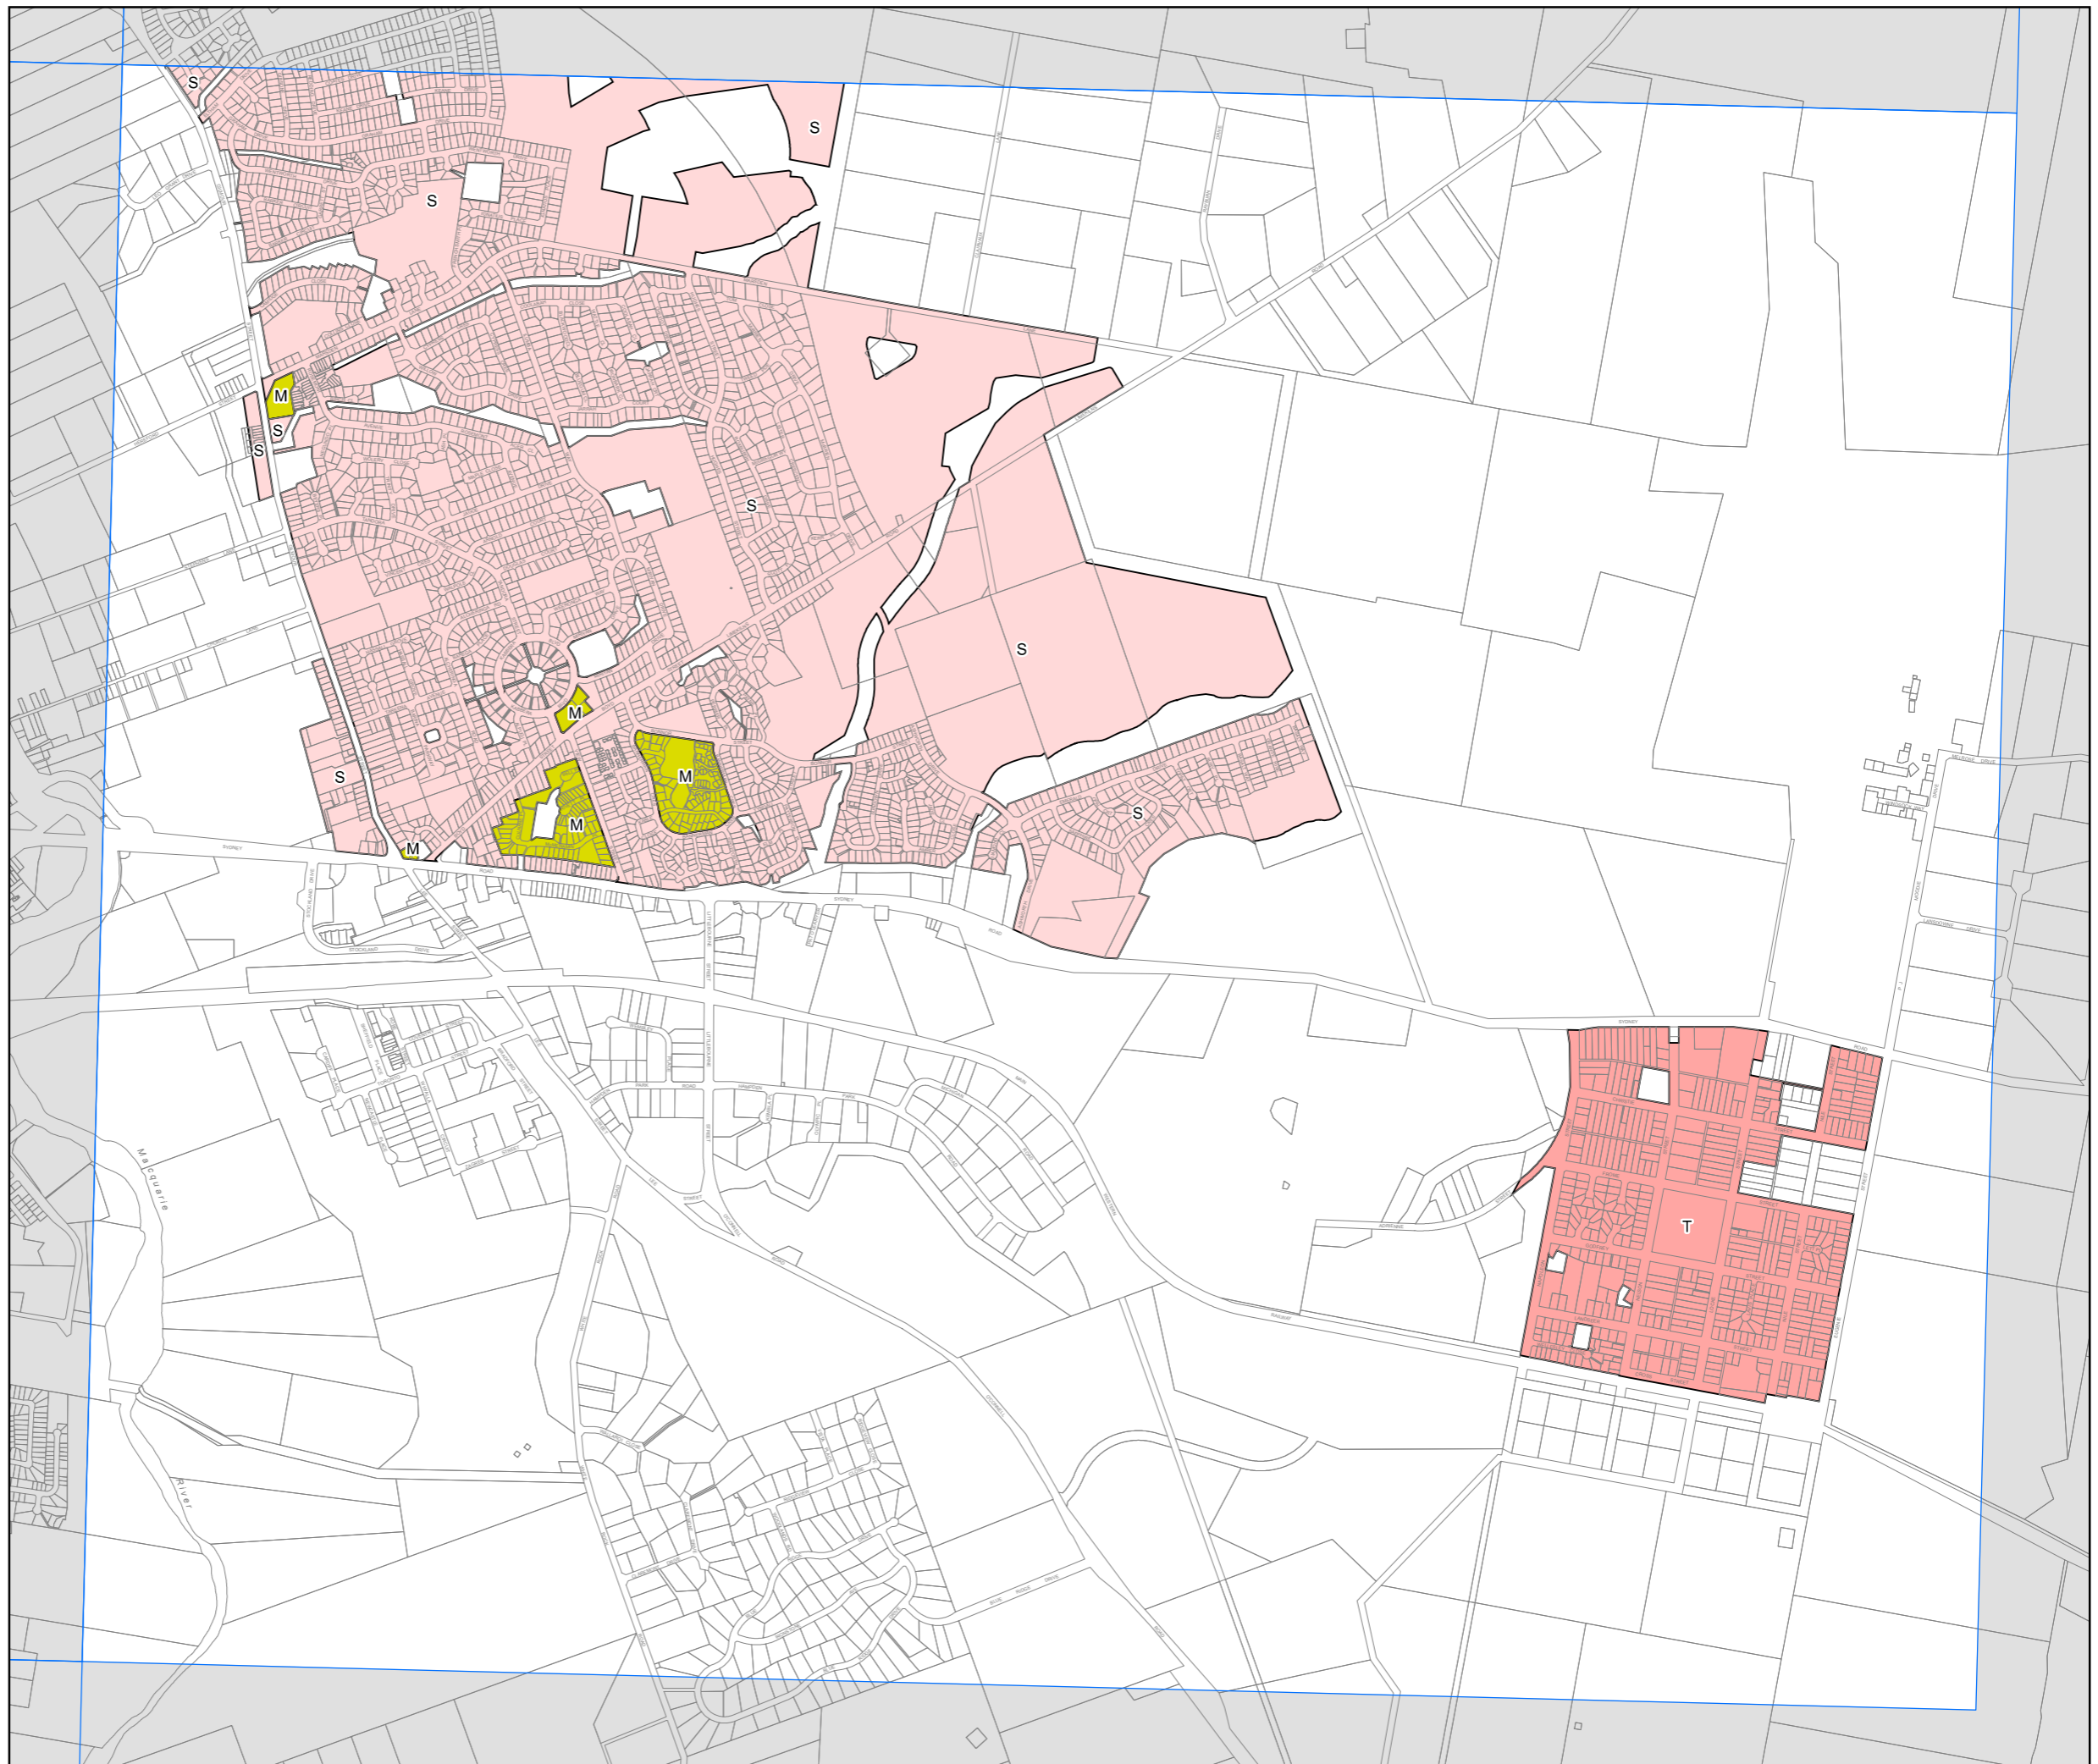

Bathurst Regional Local Environmental Plan 2014

Minimum Lot Size - Dual Occupancy Map - Sheet LSD_011F

Minimum Lot Size (sq m)

M	600 (800 for battleaxe lots)
S	850
T	900

Cadastre

Base data 23/04/1997 © Land and Property Information (LPI)
Addendum data 08/09/2017 © Bathurst Regional Council

Projection: GDA 1994
MGA Zone 55

Map identification number:

0470_COM_LSD_011F_020_20170913