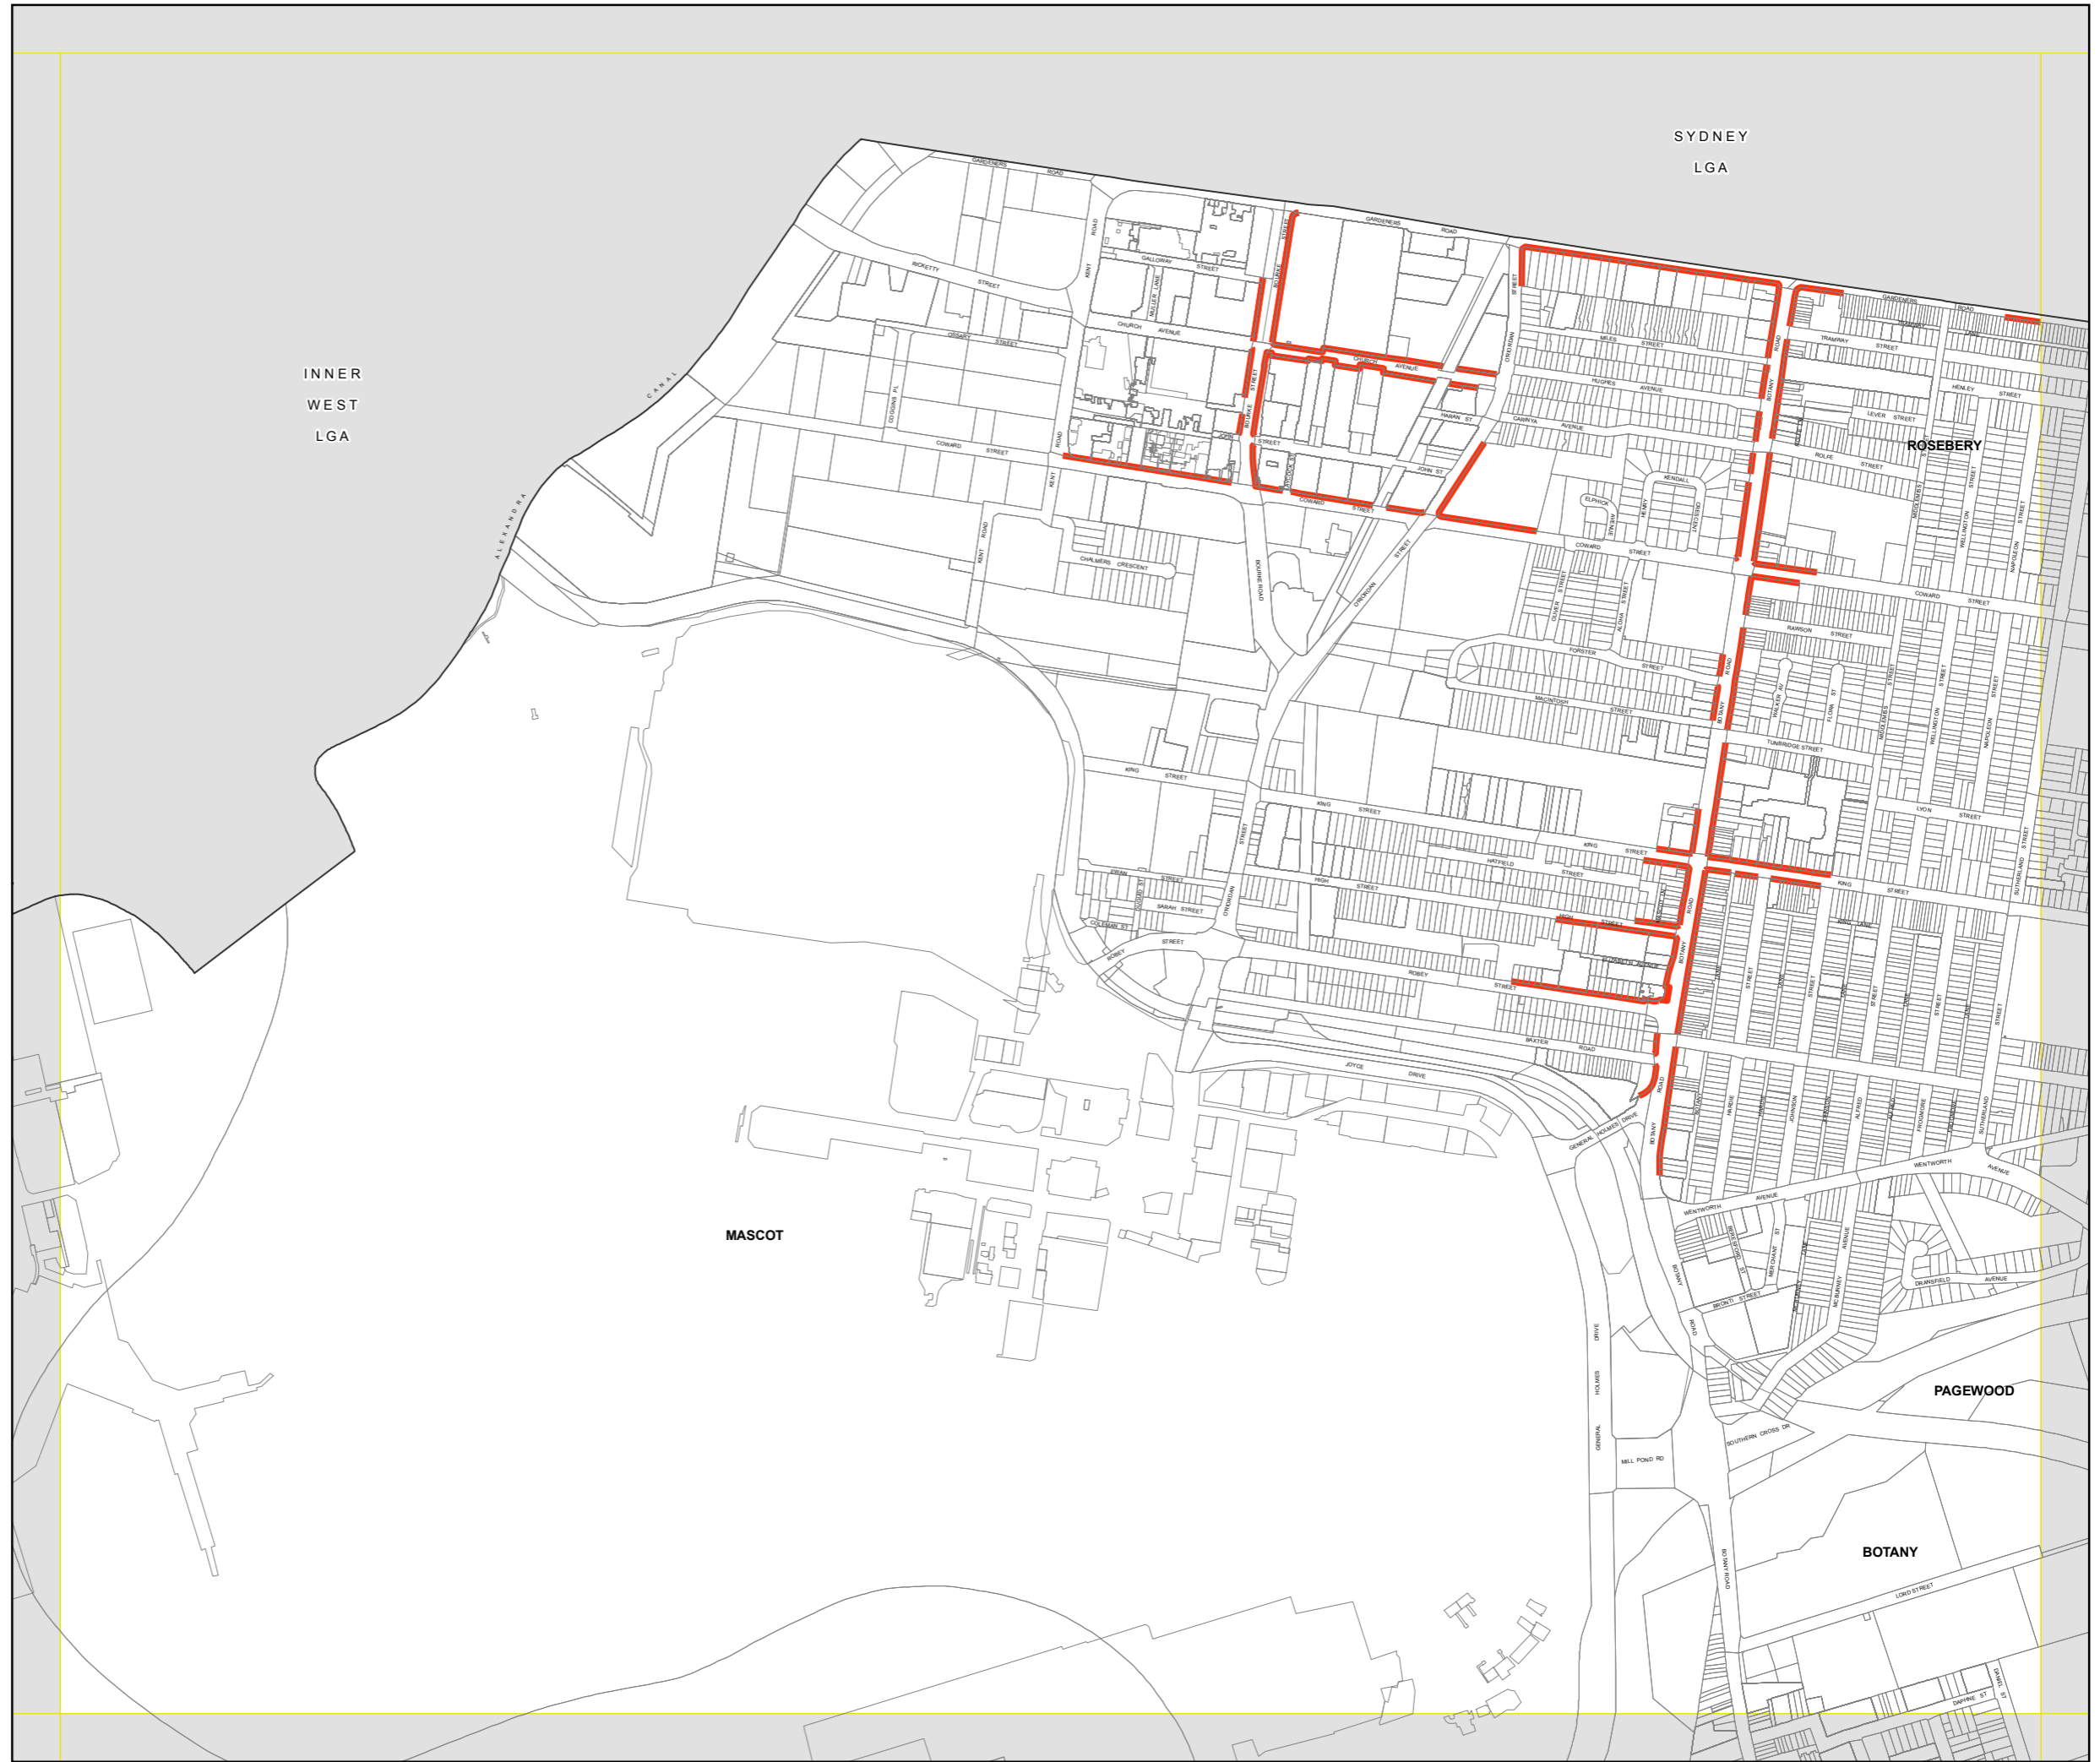

Bayside Local Environmental Plan 2021

Active Street Frontages Map - Sheet ASF_008

Active Street Frontage

Active Street Frontage

Cadastre

Base Data 01/03/2021
© Spatial Services

0 100 200 300 400 Metres

Scale 1:10,000 @ A3

Projection:
GDA 1994
MGA Zone 56