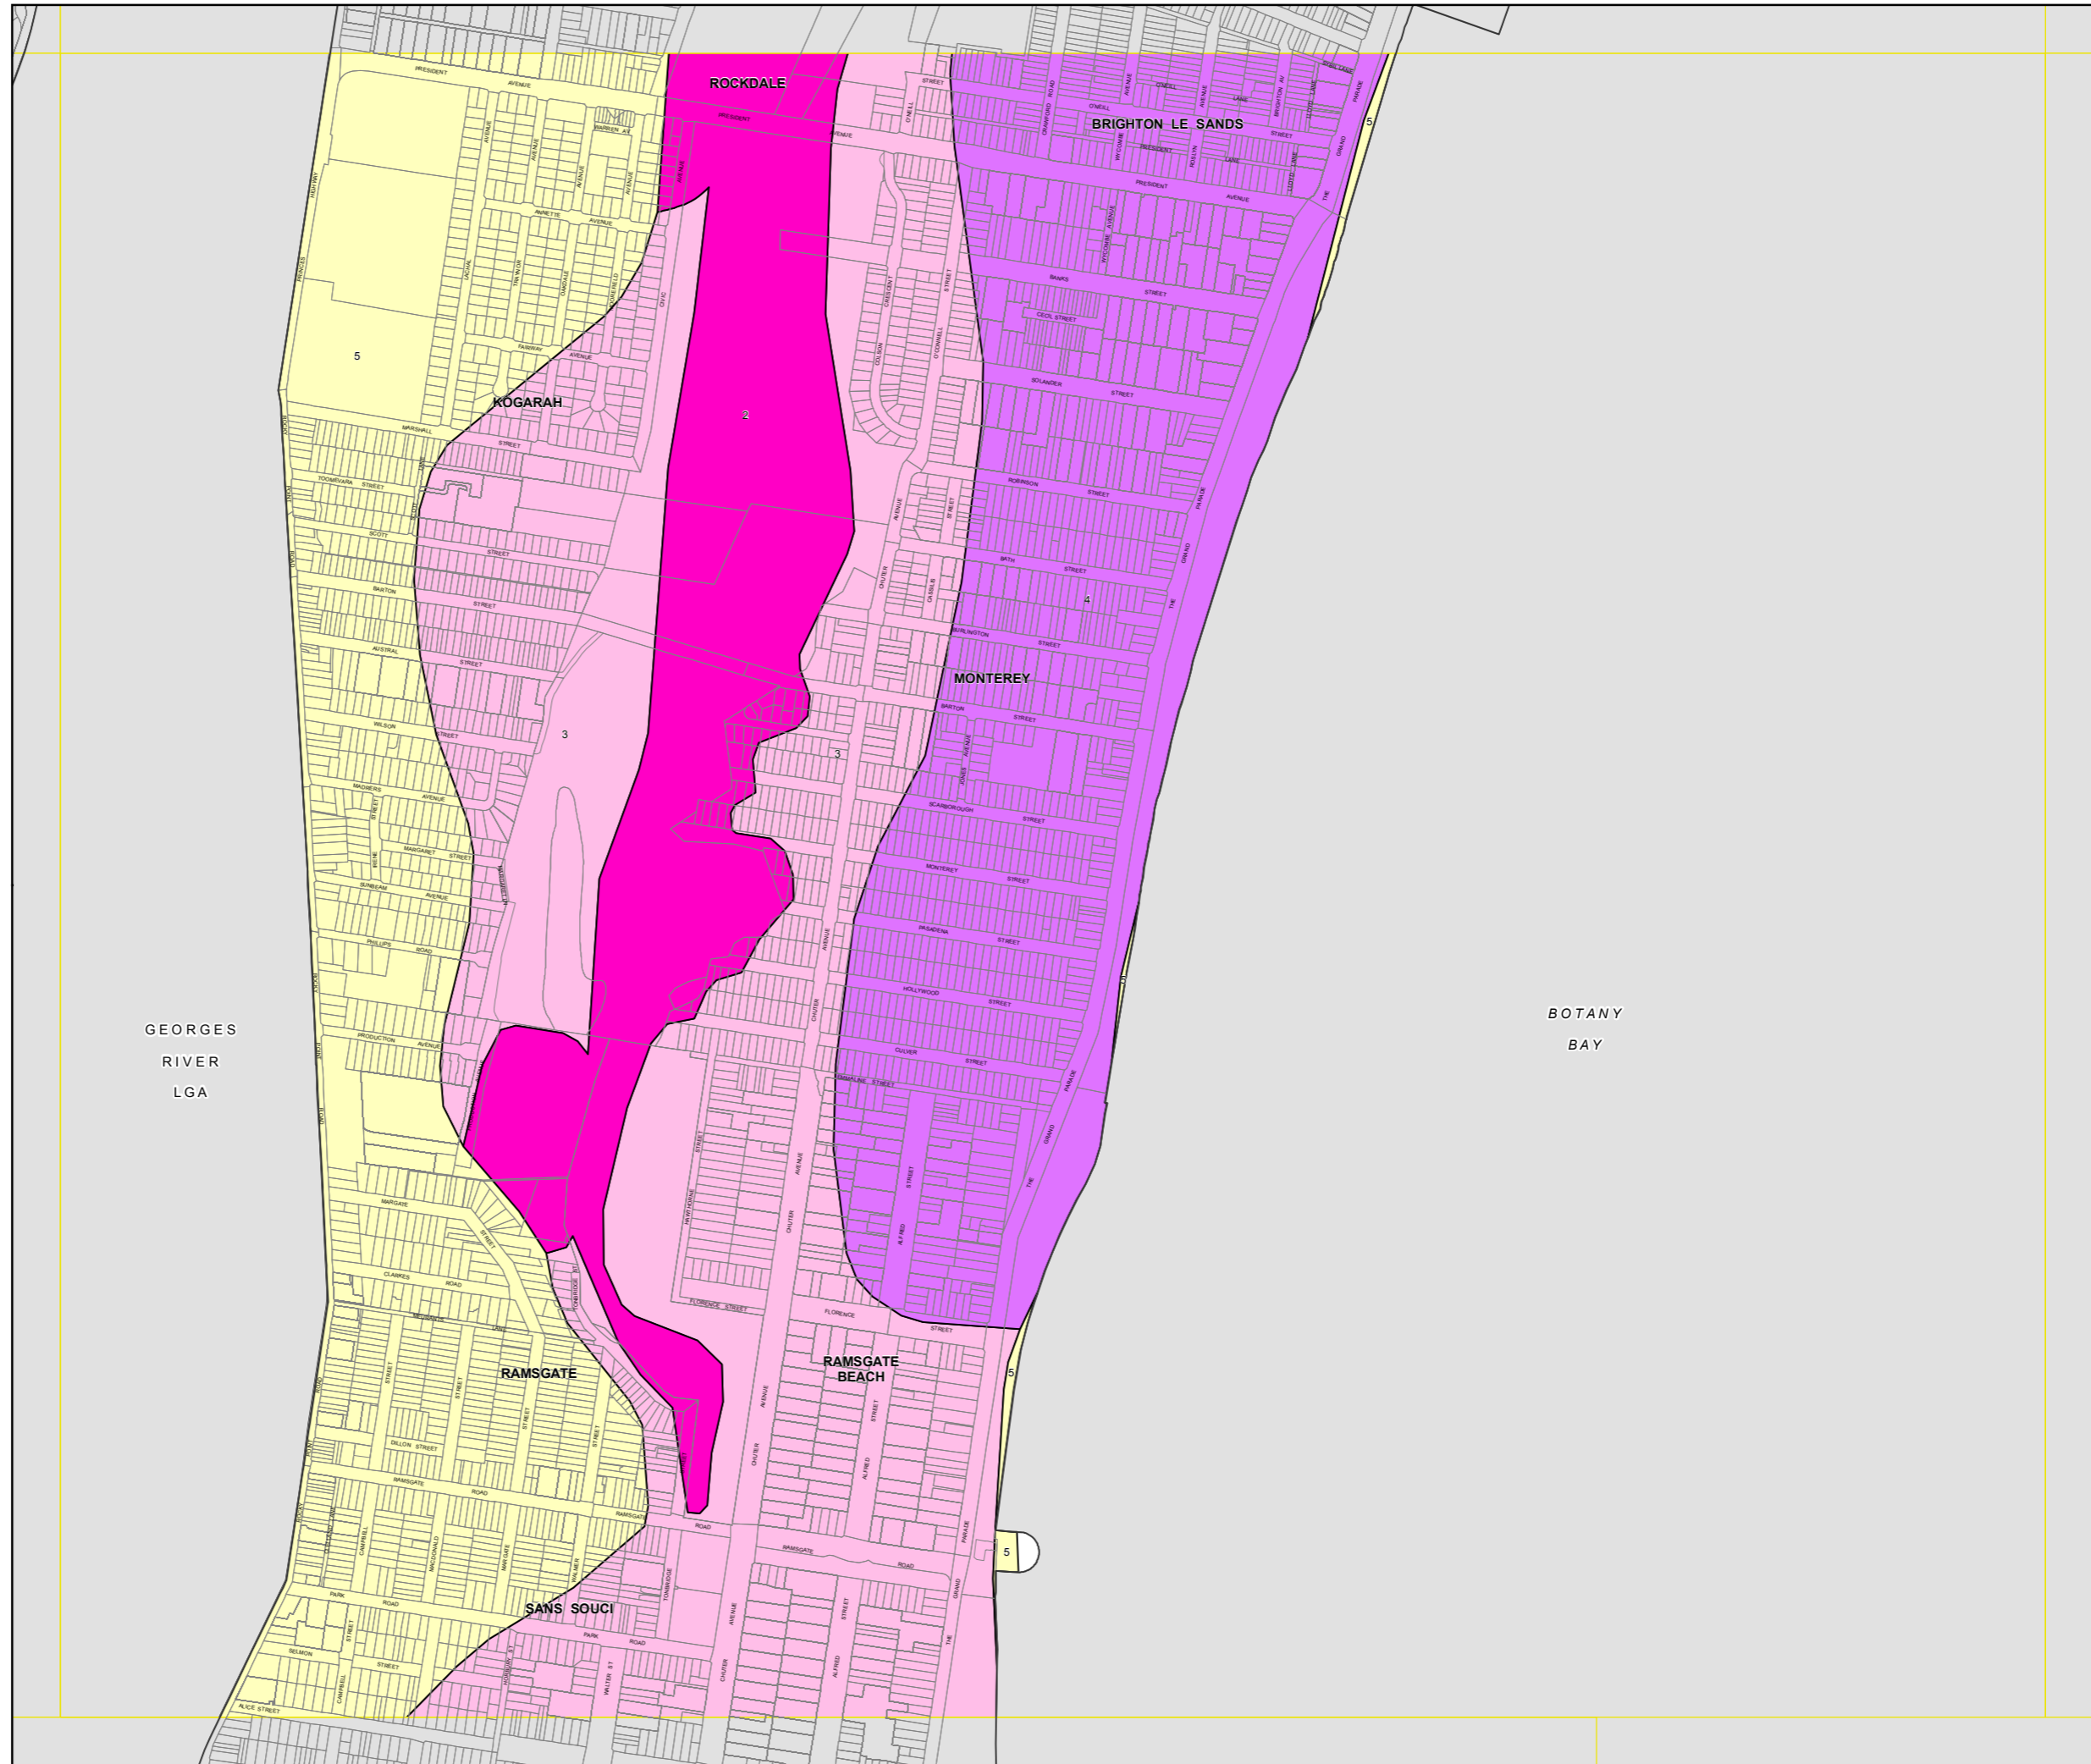

Acid Sulfate Soils Map
- Sheet ASS_006

Acid Sulfate Soils

- Class 1
- Class 2
- Class 3
- Class 4
- Class 5

Cadastre

- Base Data 01/03/2021
© Spatial Services

Projection:
GDA 1994
MGA Zone 56

Scale 1:10,000 @ A3