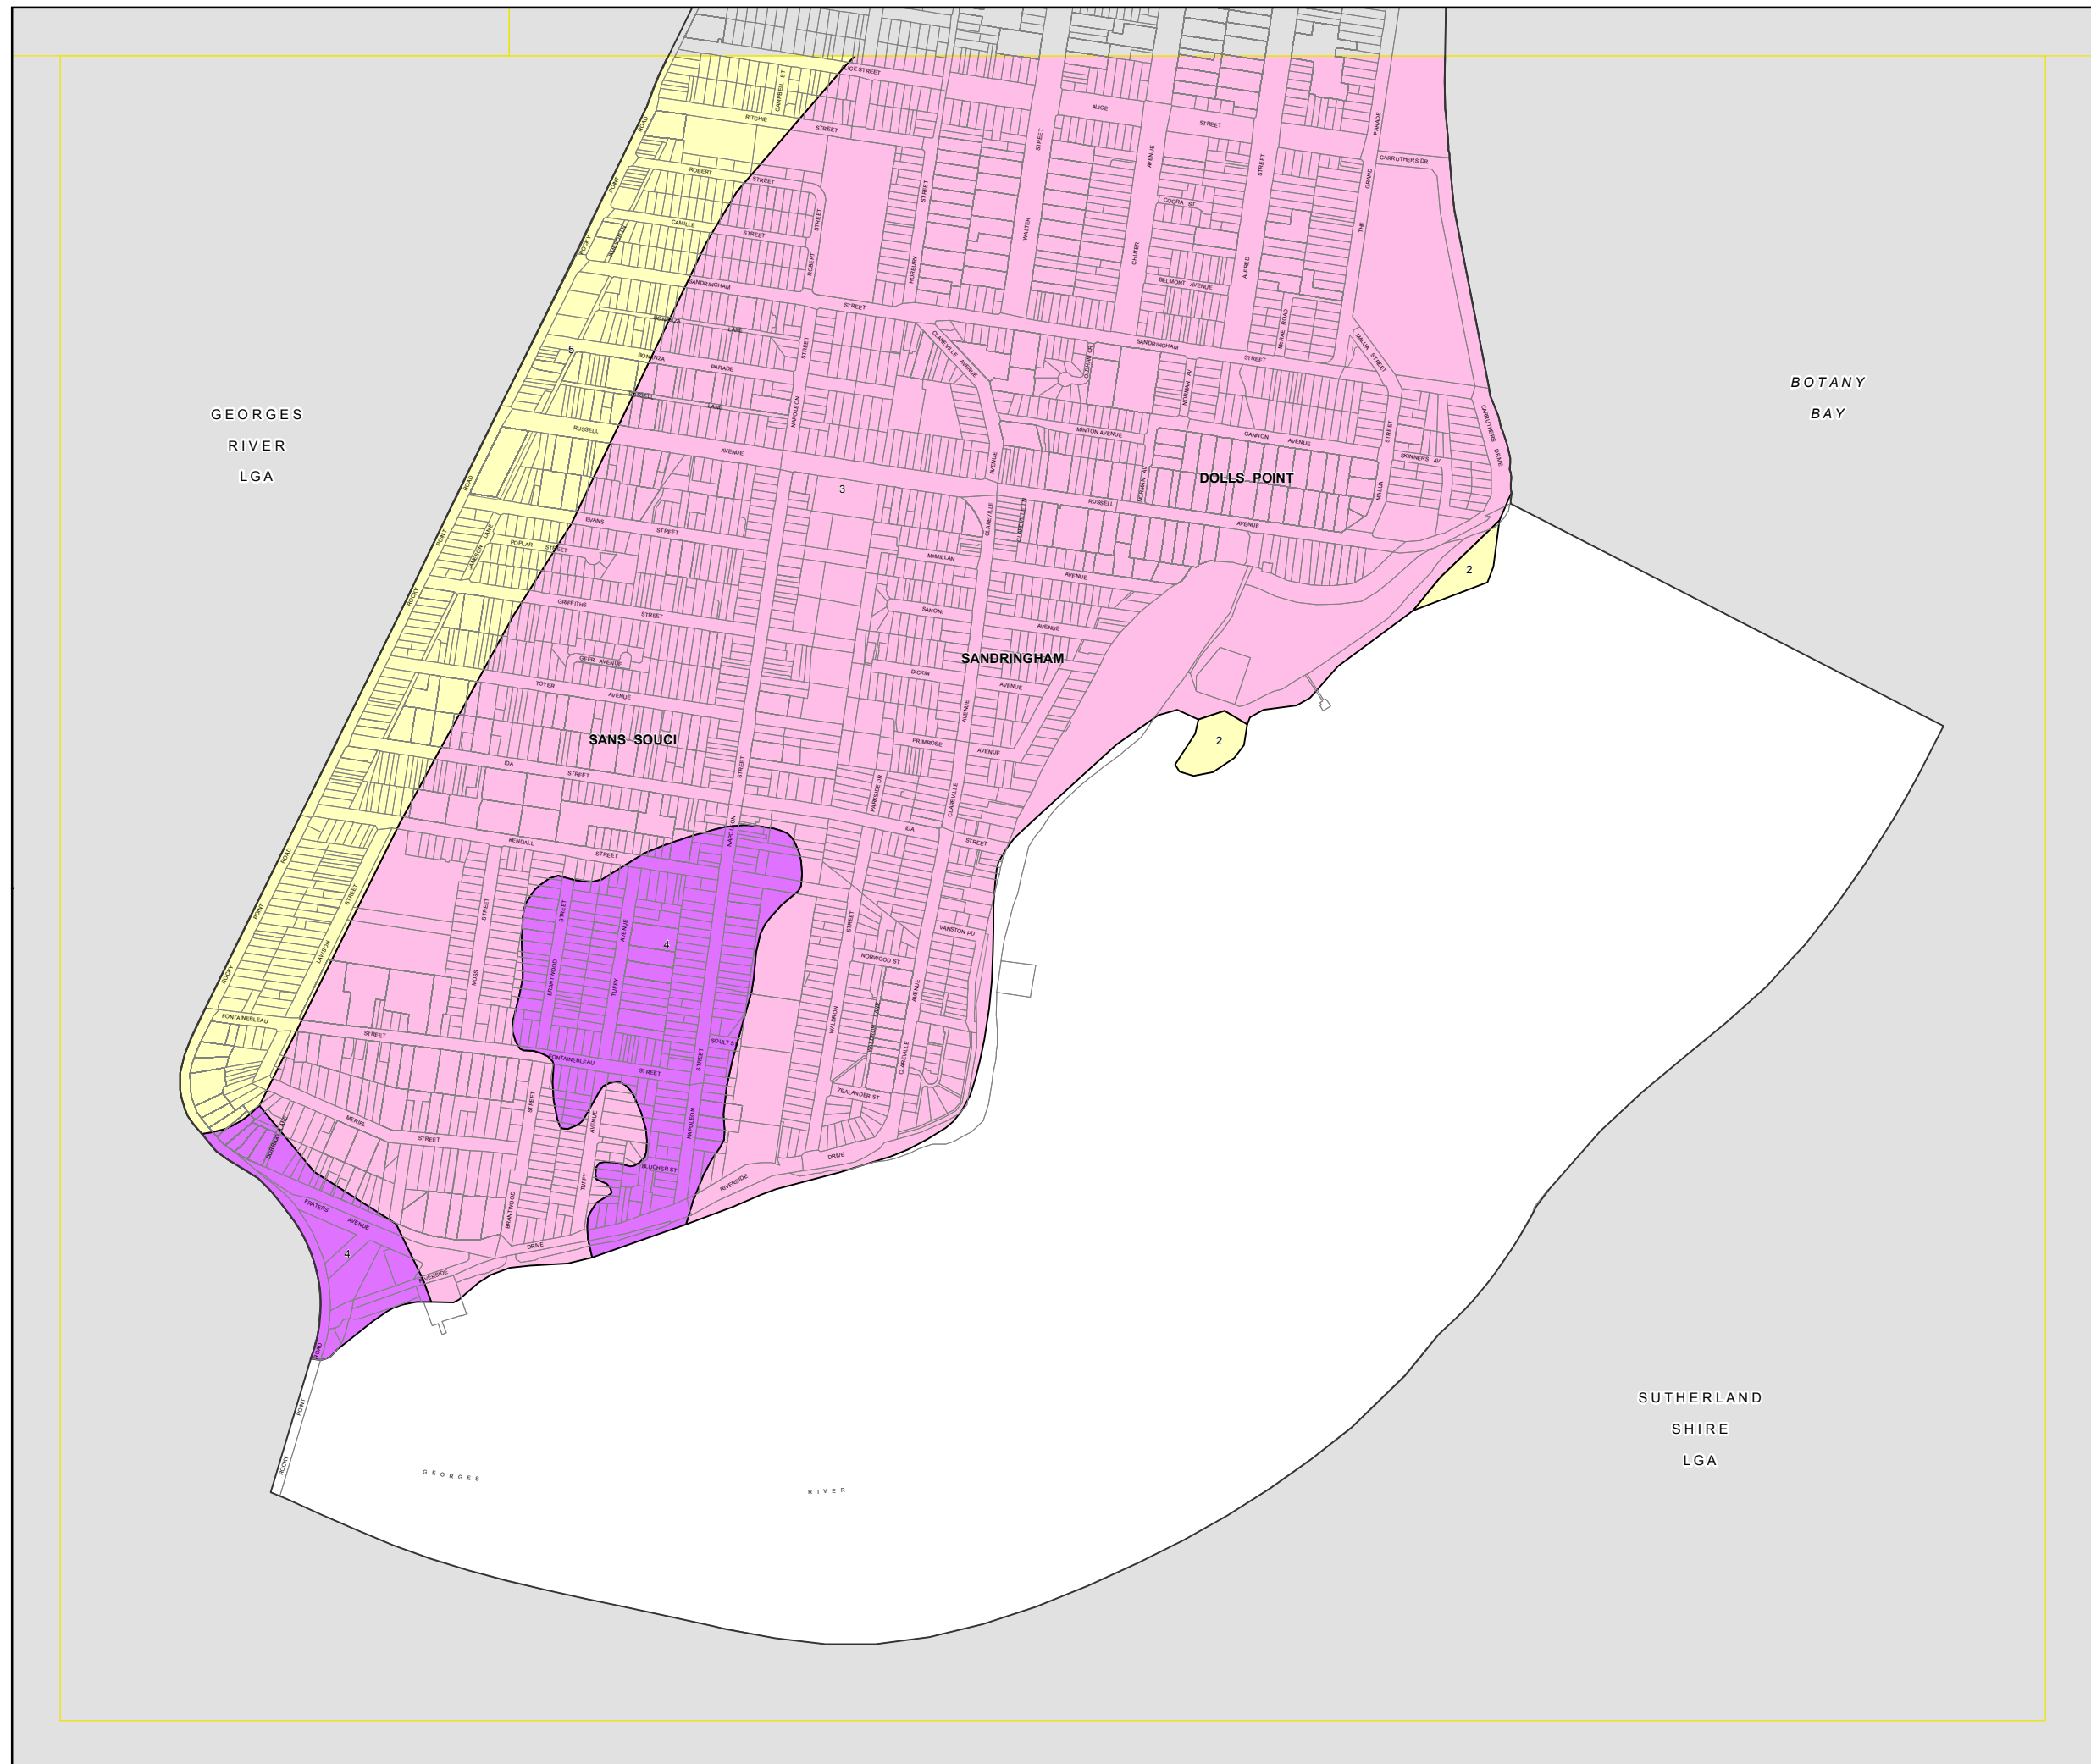

Acid Sulfate Soils Map
- Sheet ASS_007

Acid Sulfate Soils

- Class 1
- Class 2
- Class 3
- Class 4
- Class 5

Cadastre

- Base Data 01/03/2021
© Spatial Services

Scale 1:10,000 @ A3

Projection:
GDA 1994
MGA Zone 56