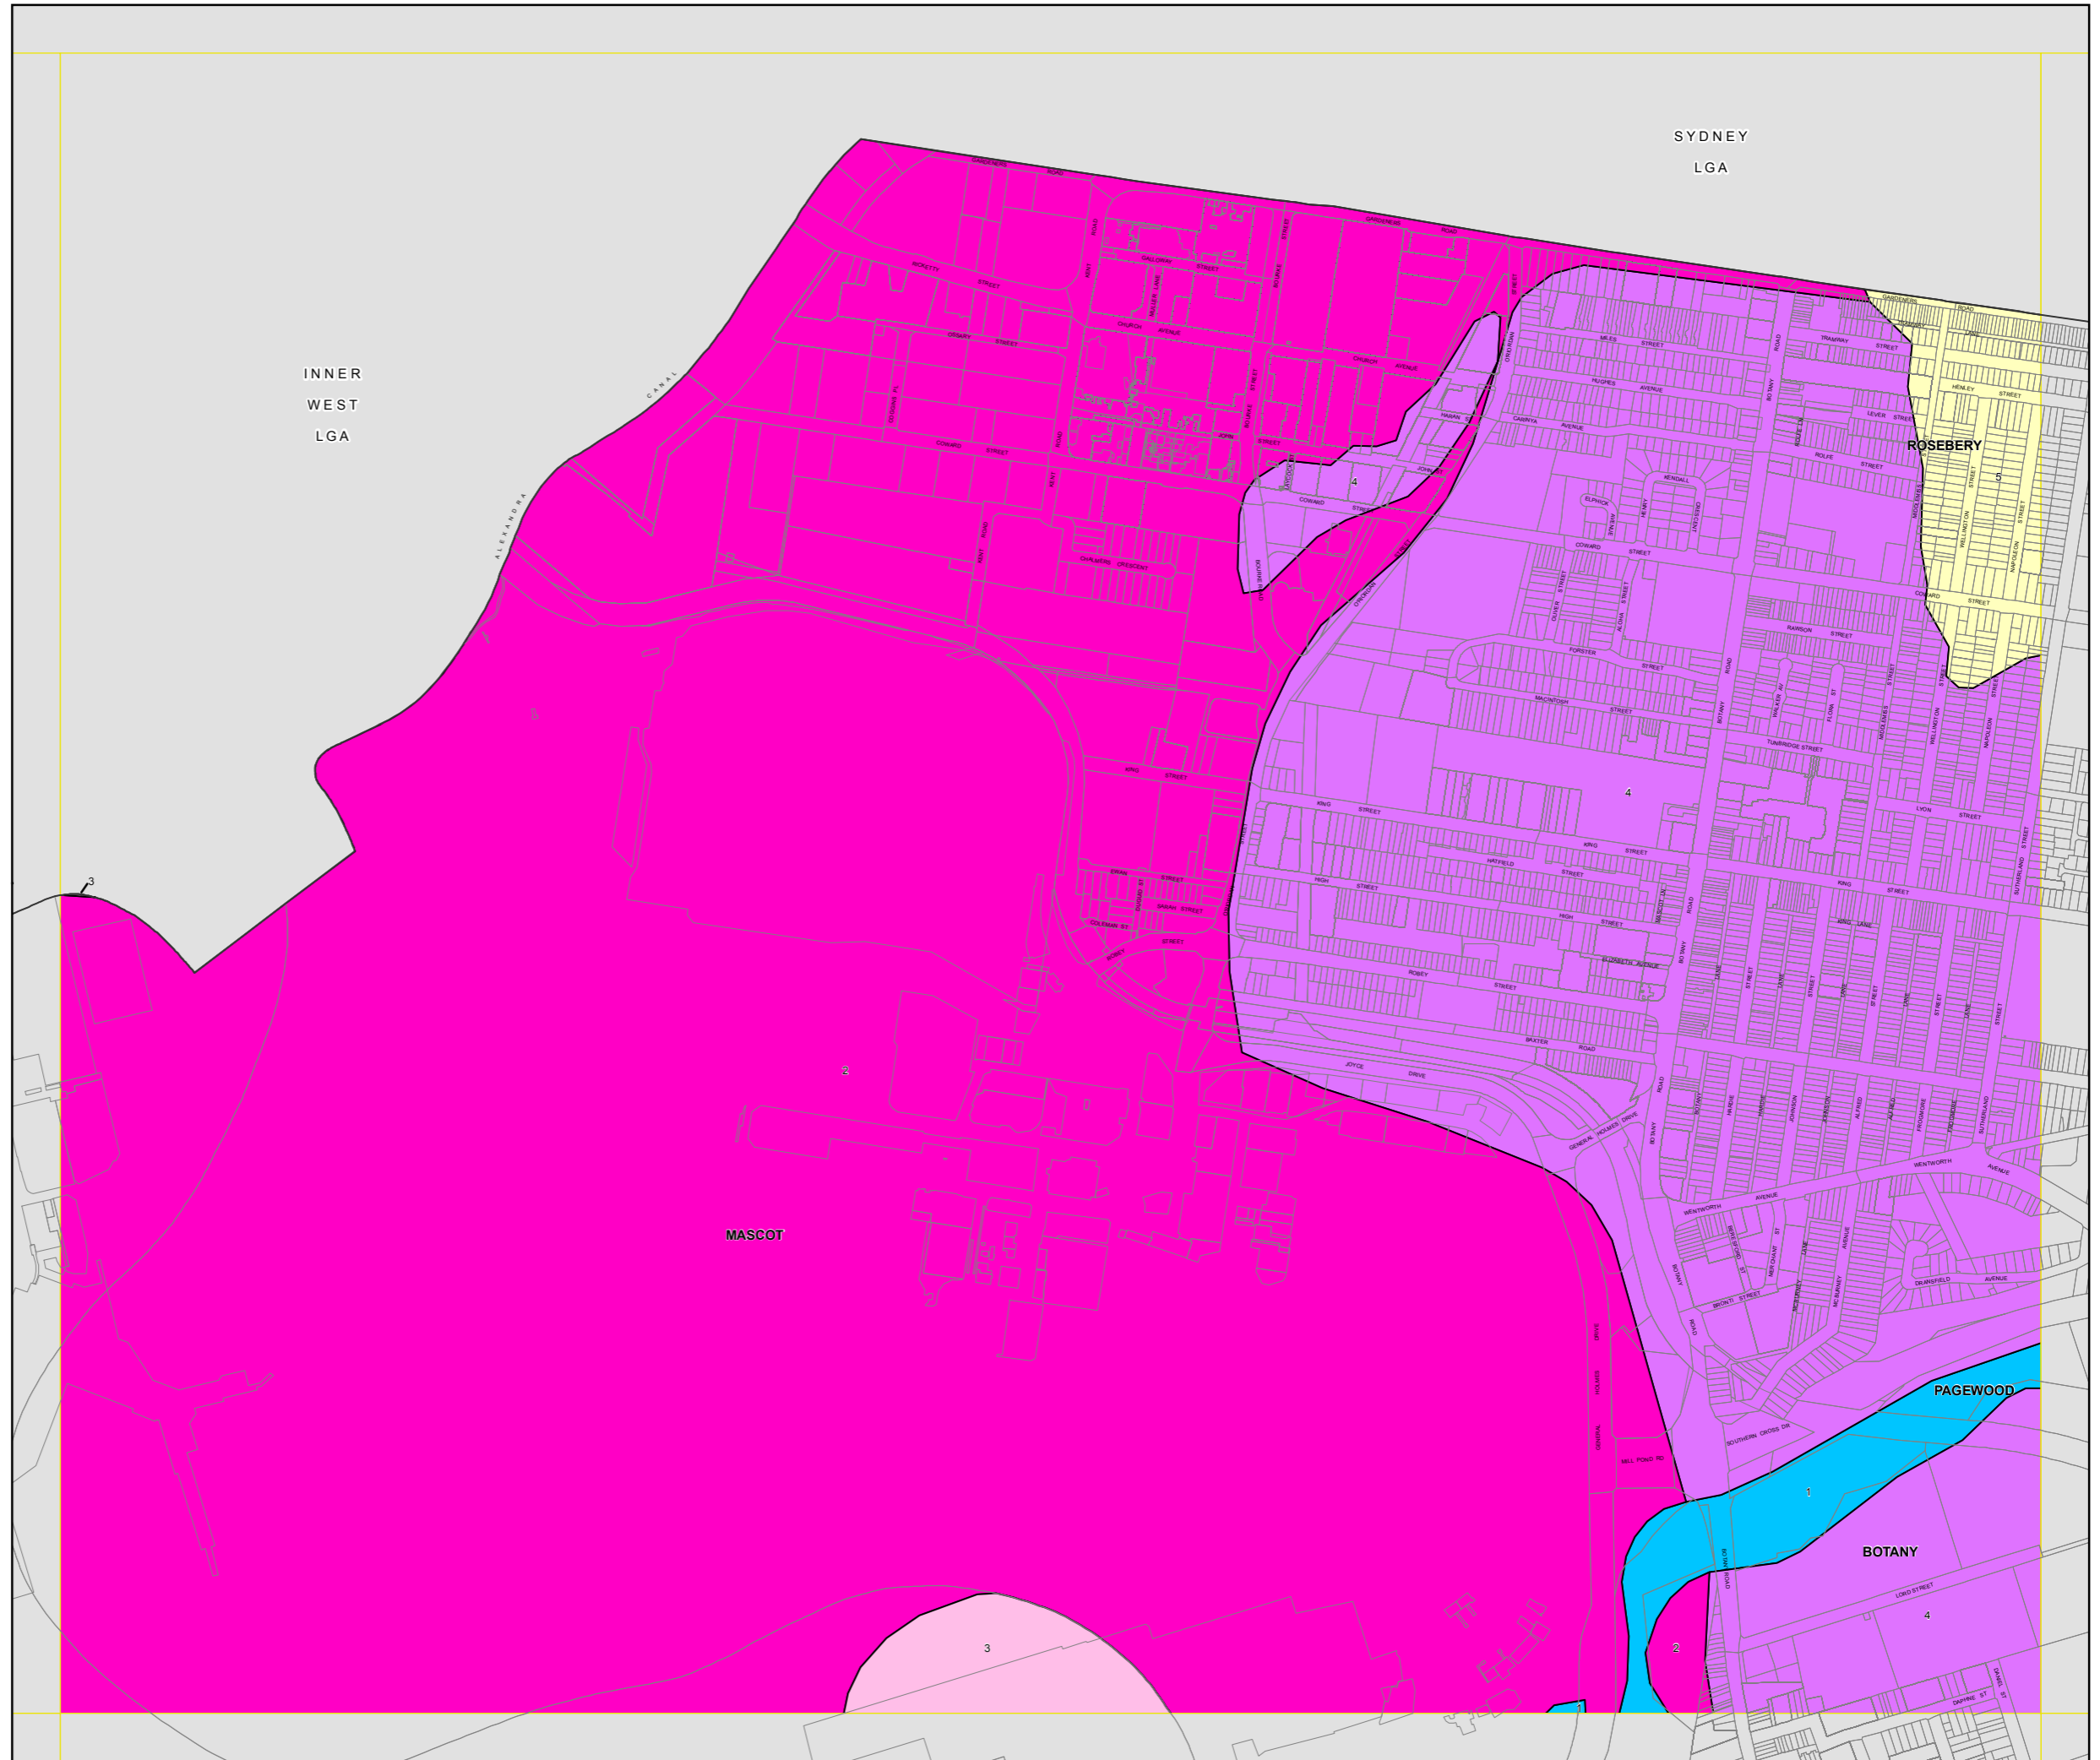

Acid Sulfate Soils Map
- Sheet ASS_008

Acid Sulfate Soils

- Class 1
- Class 2
- Class 3
- Class 4
- Class 5

Cadastre

- Base Data 01/03/2021
- © Spatial Services

Scale 1:10,000 @ A3

Projection:
GDA 1994
MGA Zone 56