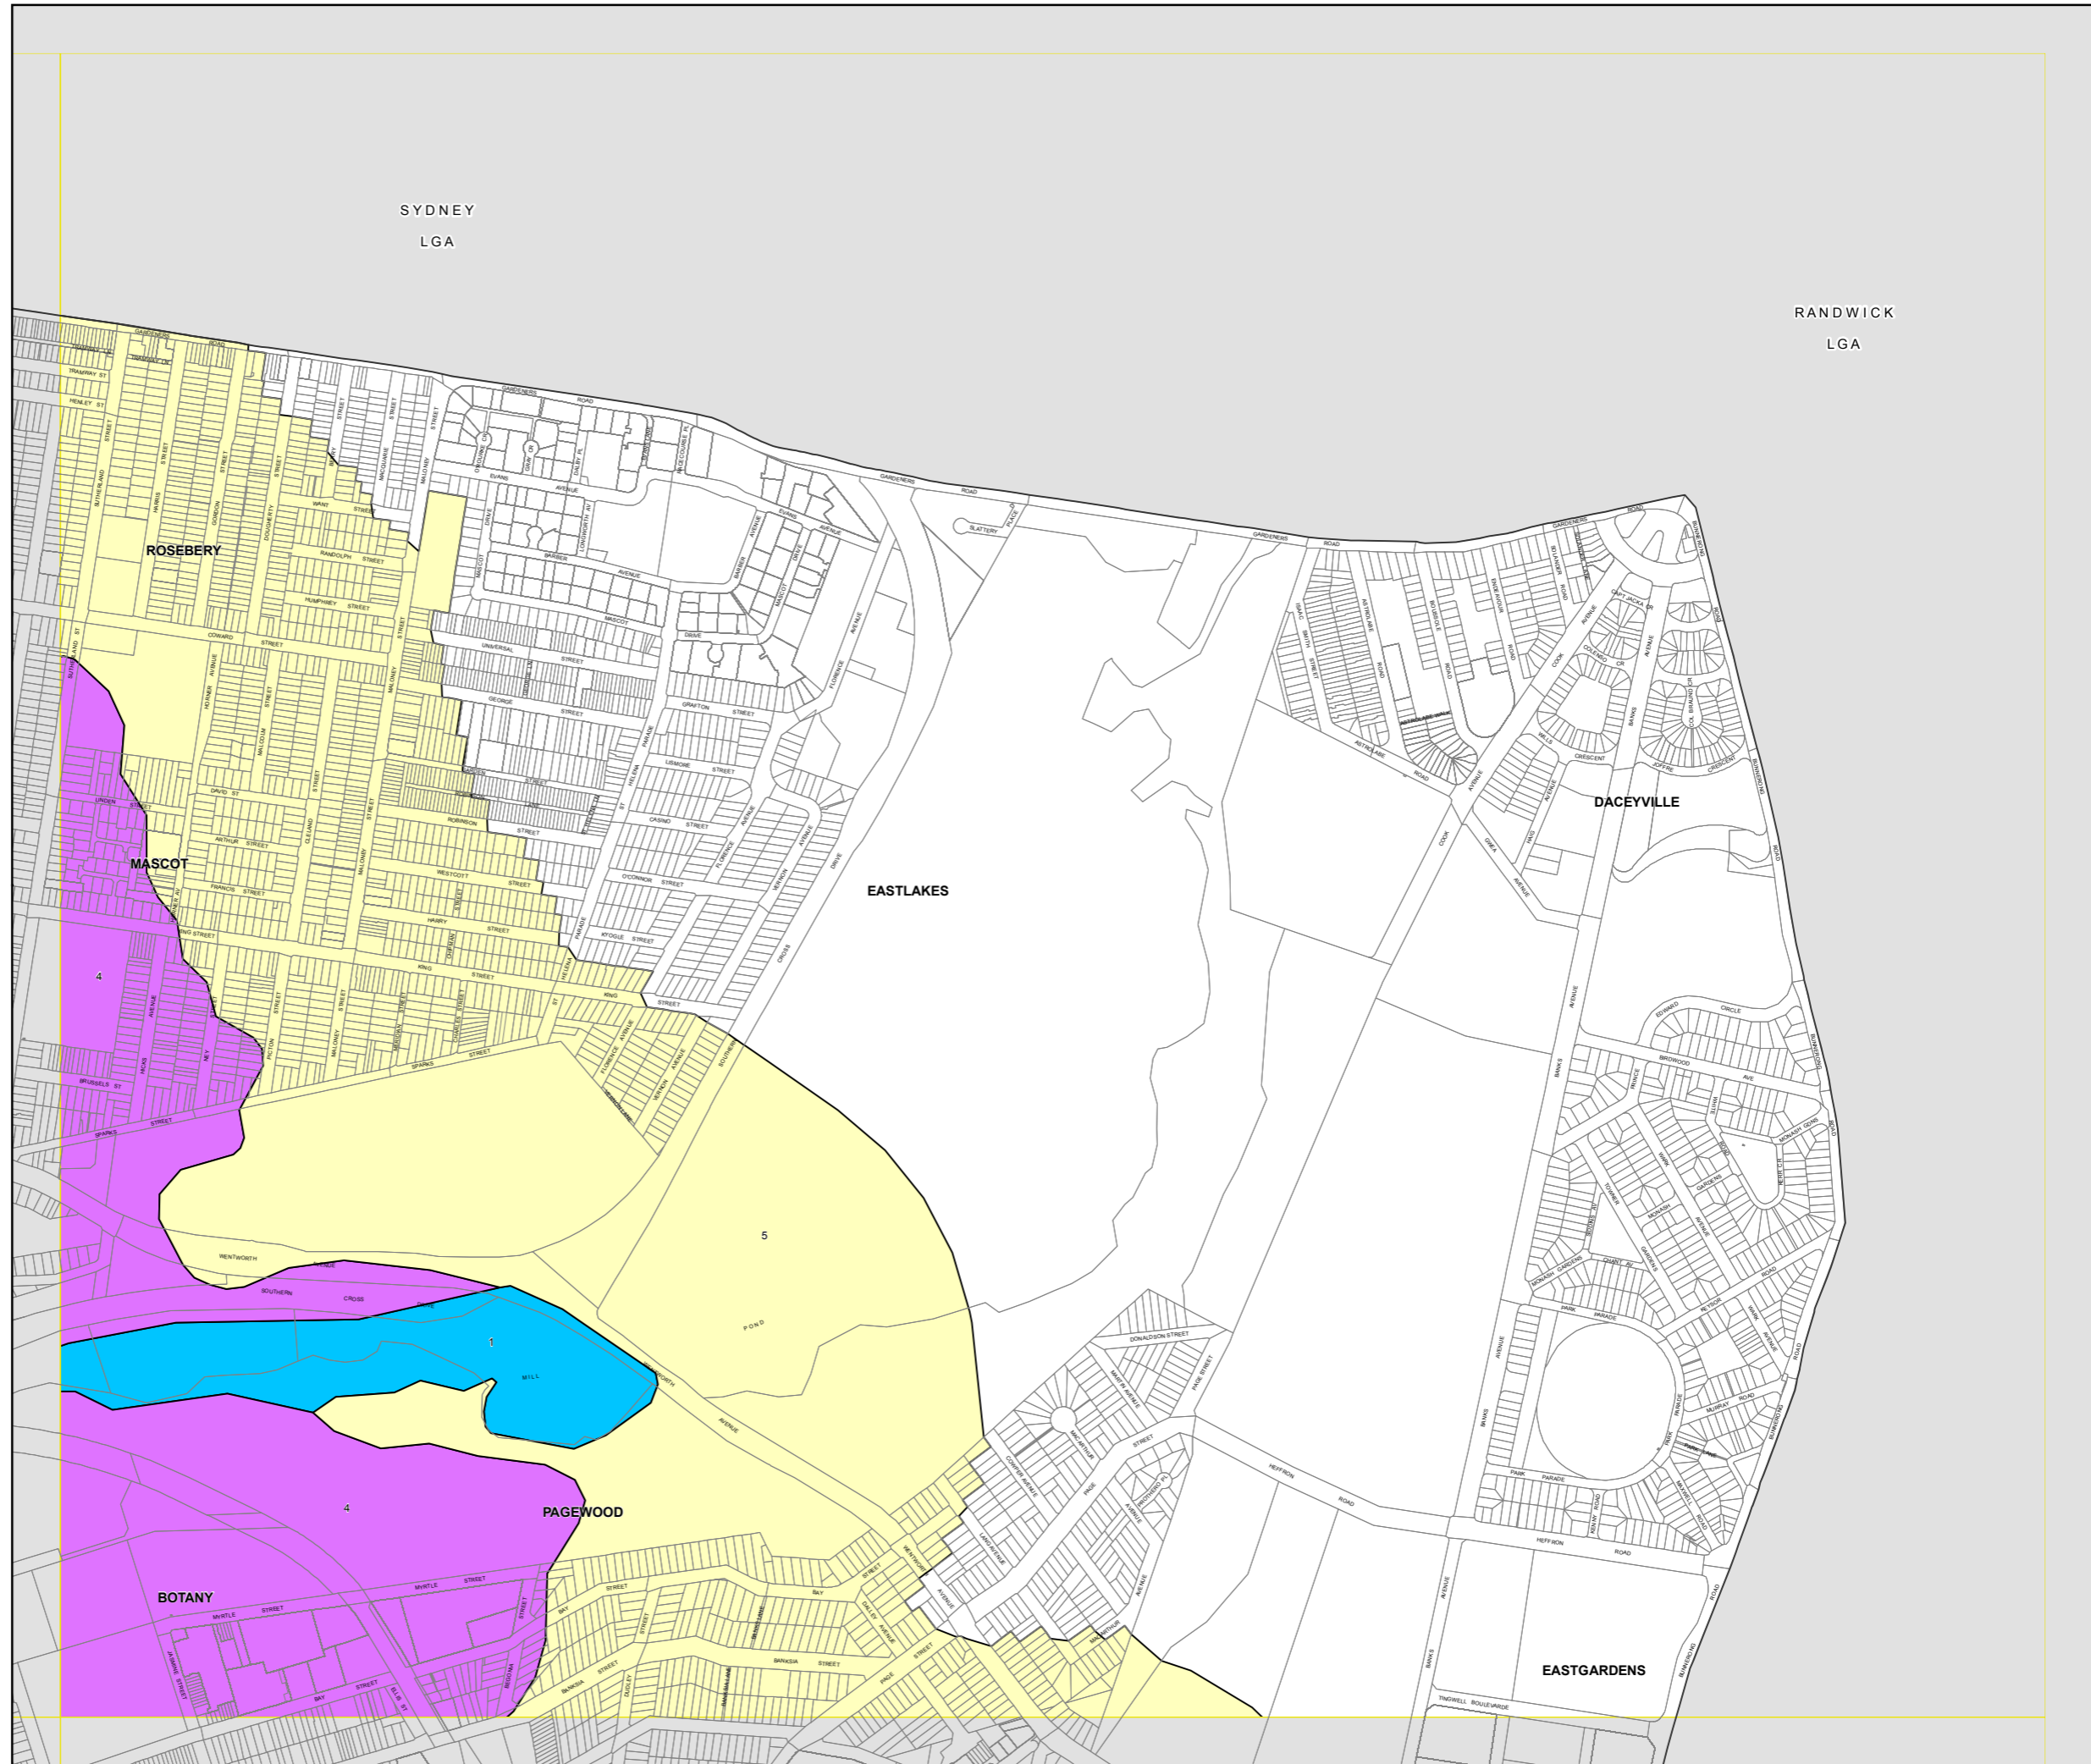

Acid Sulfate Soils Map
- Sheet ASS_011

Acid Sulfate Soils

- Class 1
- Class 2
- Class 3
- Class 4
- Class 5

Cadastre

- Base Data 01/03/2021
- © Spatial Services

Scale 1:10,000 @ A3

Projection:
GDA 1994
MGA Zone 56