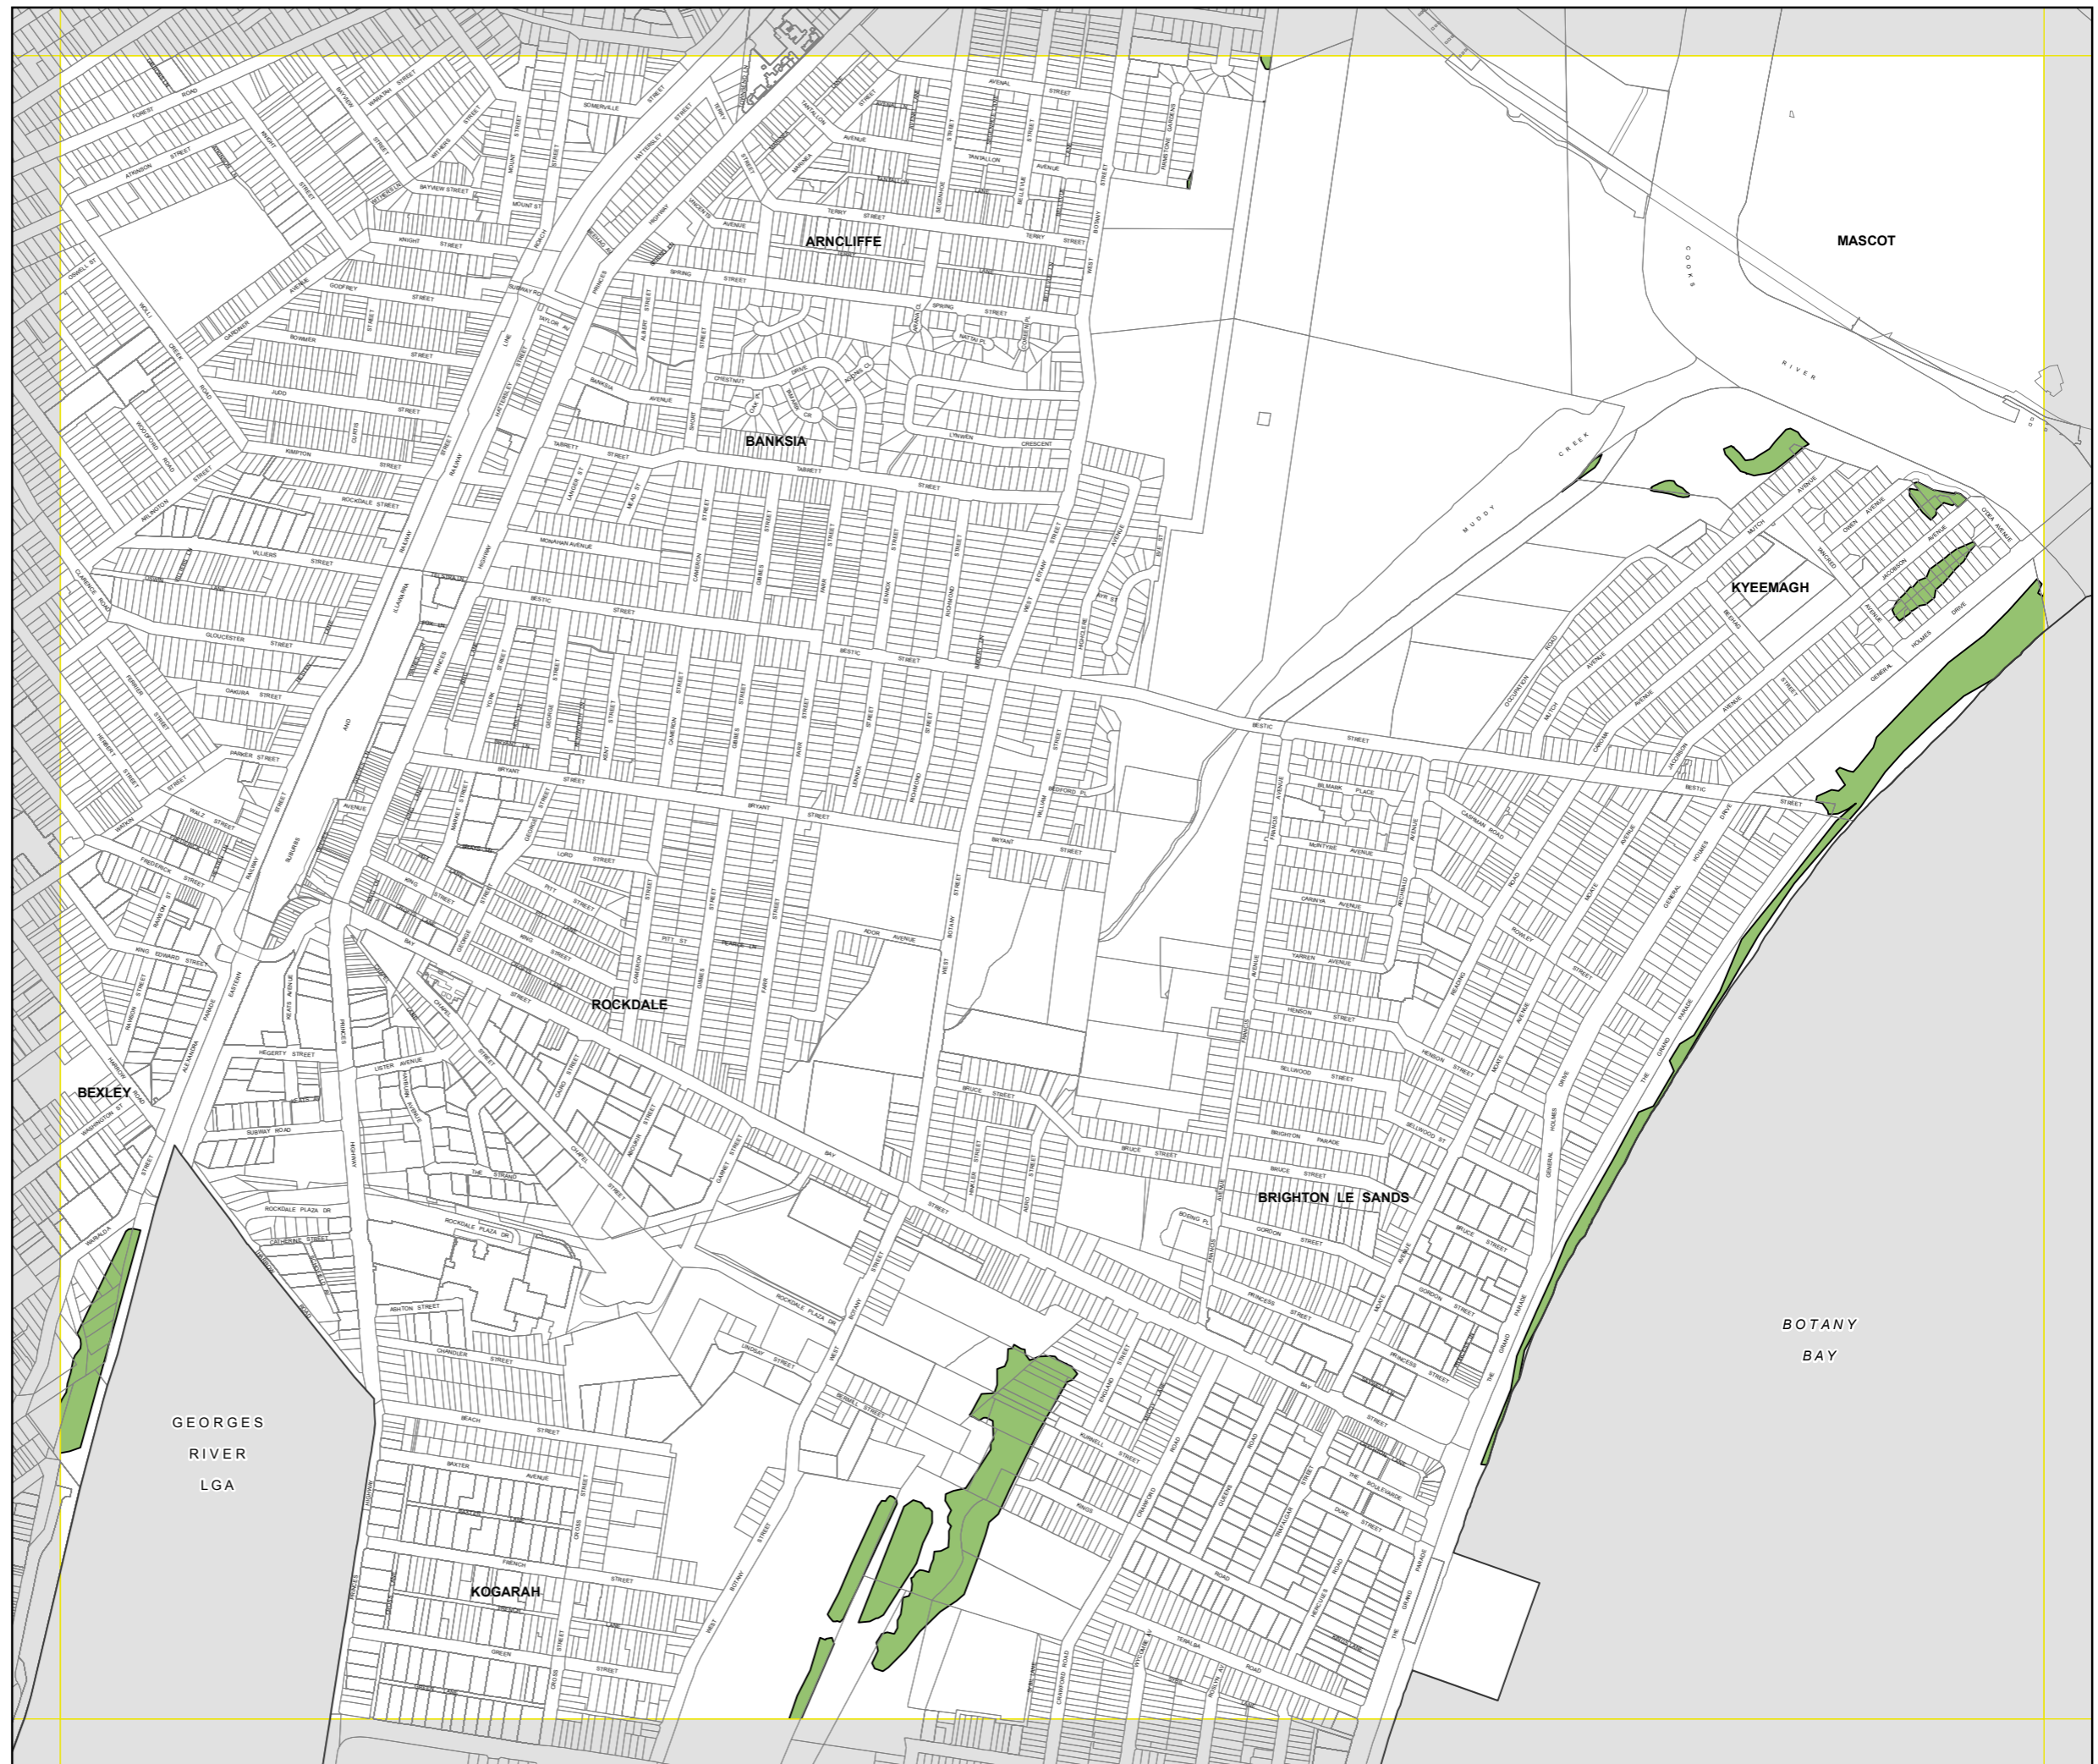

Bayside Local Environmental Plan 2021

Terrestrial Biodiversity Map - Sheet BIO_005

Terrestrial Biodiversity

Biodiversity

Cadastre

Base Data 01/03/2021
© Spatial Services

0 100 200 300 400 Metres

Scale 1:10,000 @ A3

Projection:
GDA 1994
MGA Zone 56