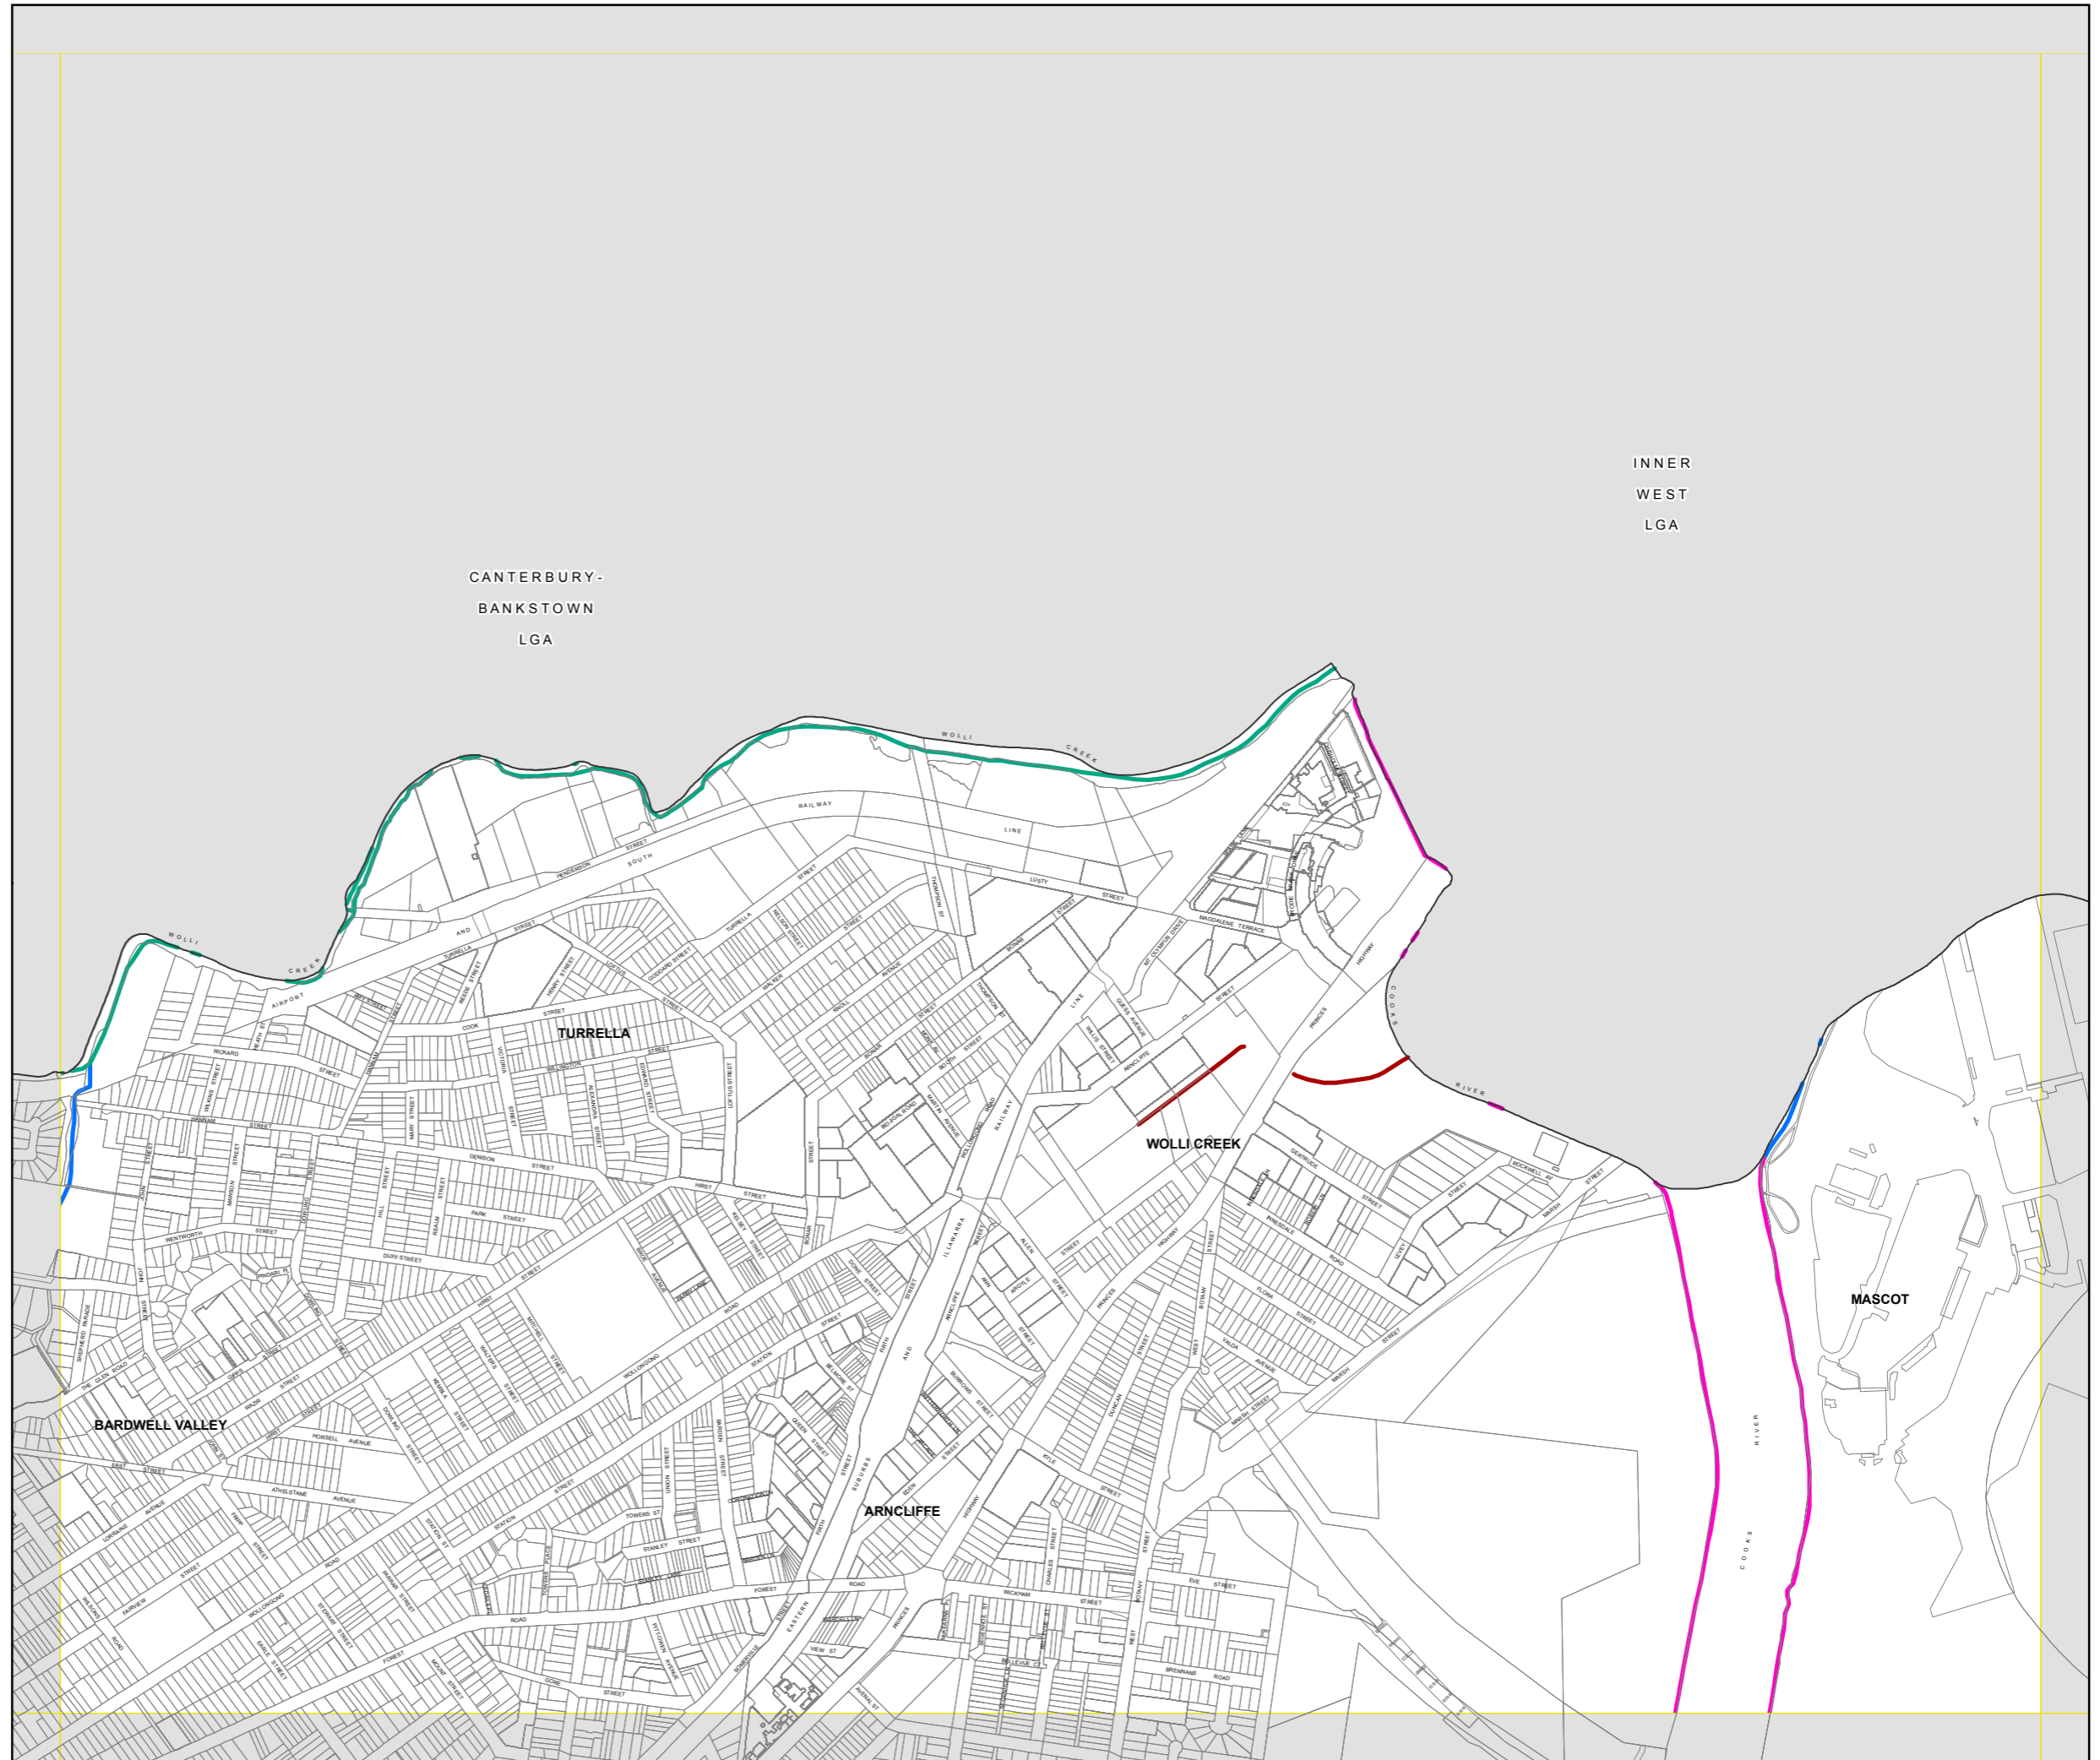

Stream Order

- Stream Order 1
- Stream Order 2
- Stream Order 3
- Stream Order 4

Cadastre

- Base Data 01/03/2021
- © Spatial Services

INNER
WEST
LGA

CANTERBURY-
BANKSTOWN
LGA

TURRELLA

WOLLIE CREEK

MASCOT

BARDWELL VALLEY

ARNCLIFFE