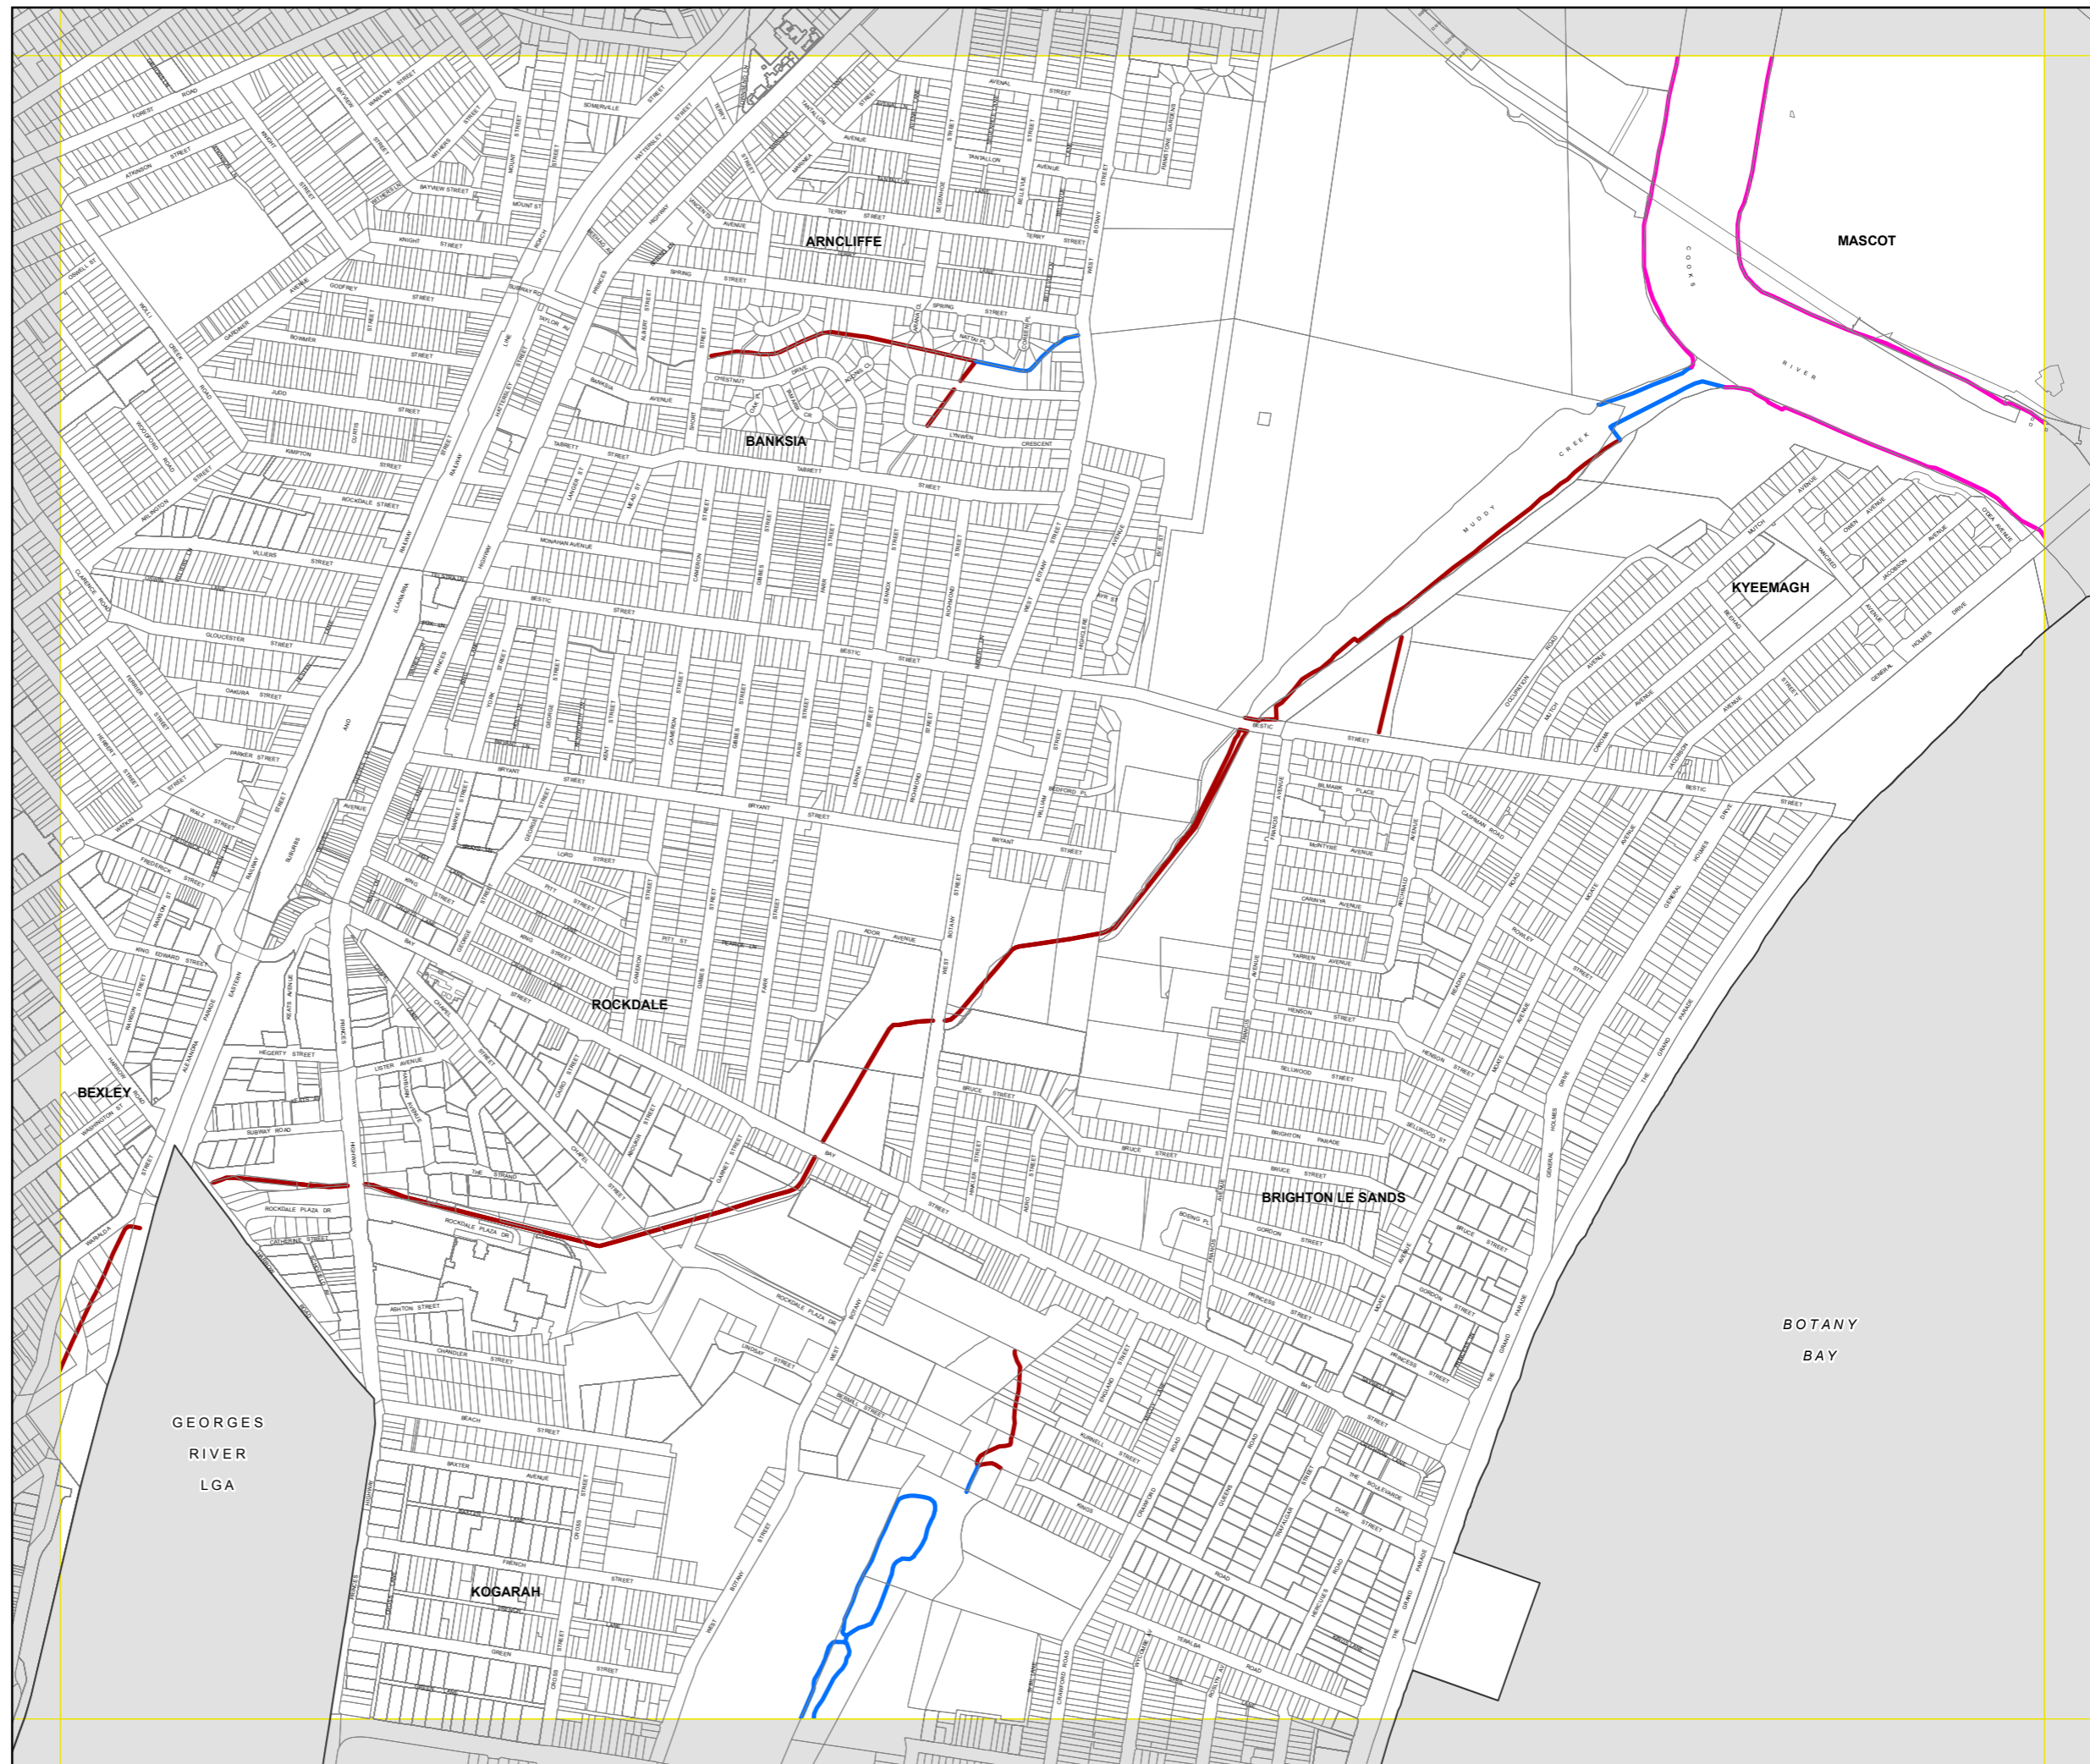

Stream Order

- Stream Order 1
- Stream Order 2
- Stream Order 3
- Stream Order 4

Cadastre

-  Base Data 01/03/2021
- © Spatial Services

Scale 1:10,000 @ A3

Projection:
GDA 1994
MGA Zone 56