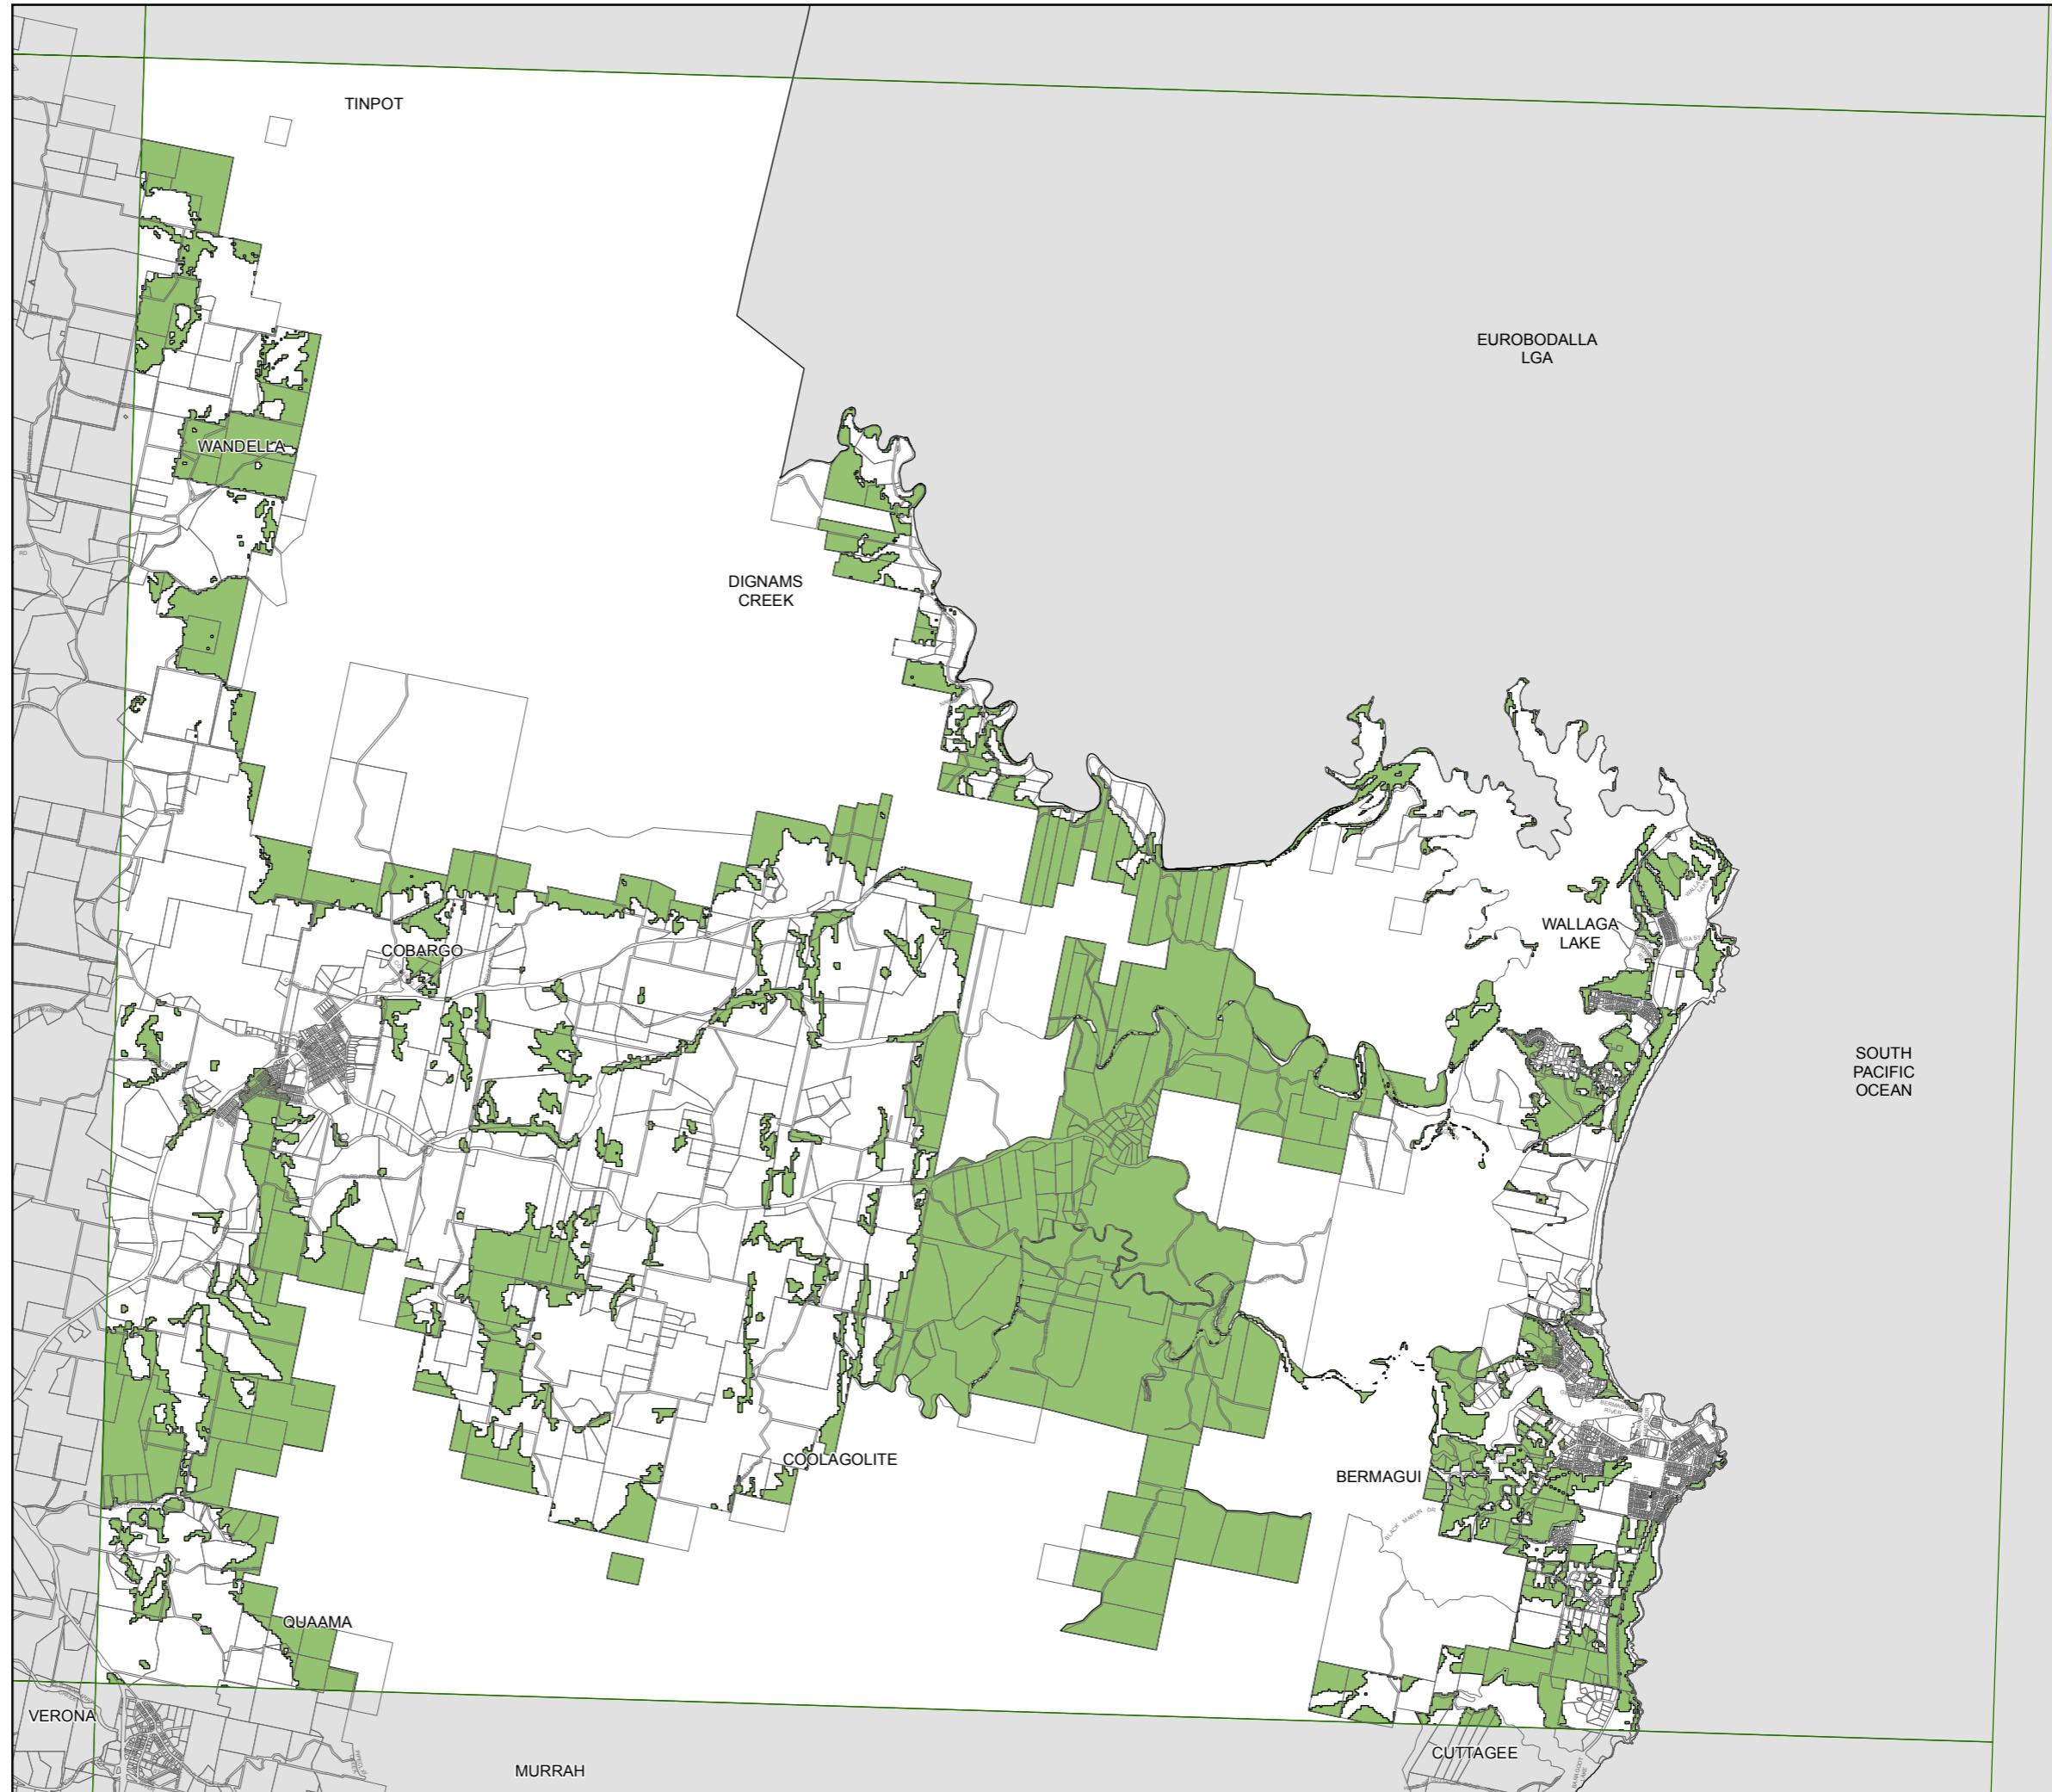

**Bega Valley Local
Environmental
Plan 2013**

**Terrestrial Biodiversity Map -
Sheet BIO_017**

Terrestrial Biodiversity

 Biodiversity

Cadastre

 Cadastre 06/02/2013 © Land and Property Information (LPI)

0 800 1,600 2,400 3,200 Metres

Scale: 1:80,000 @ A3

Projection: GDA 1994
MGA Zone 55

Map identification number: 0550_COM_BIO_017_080_20130523