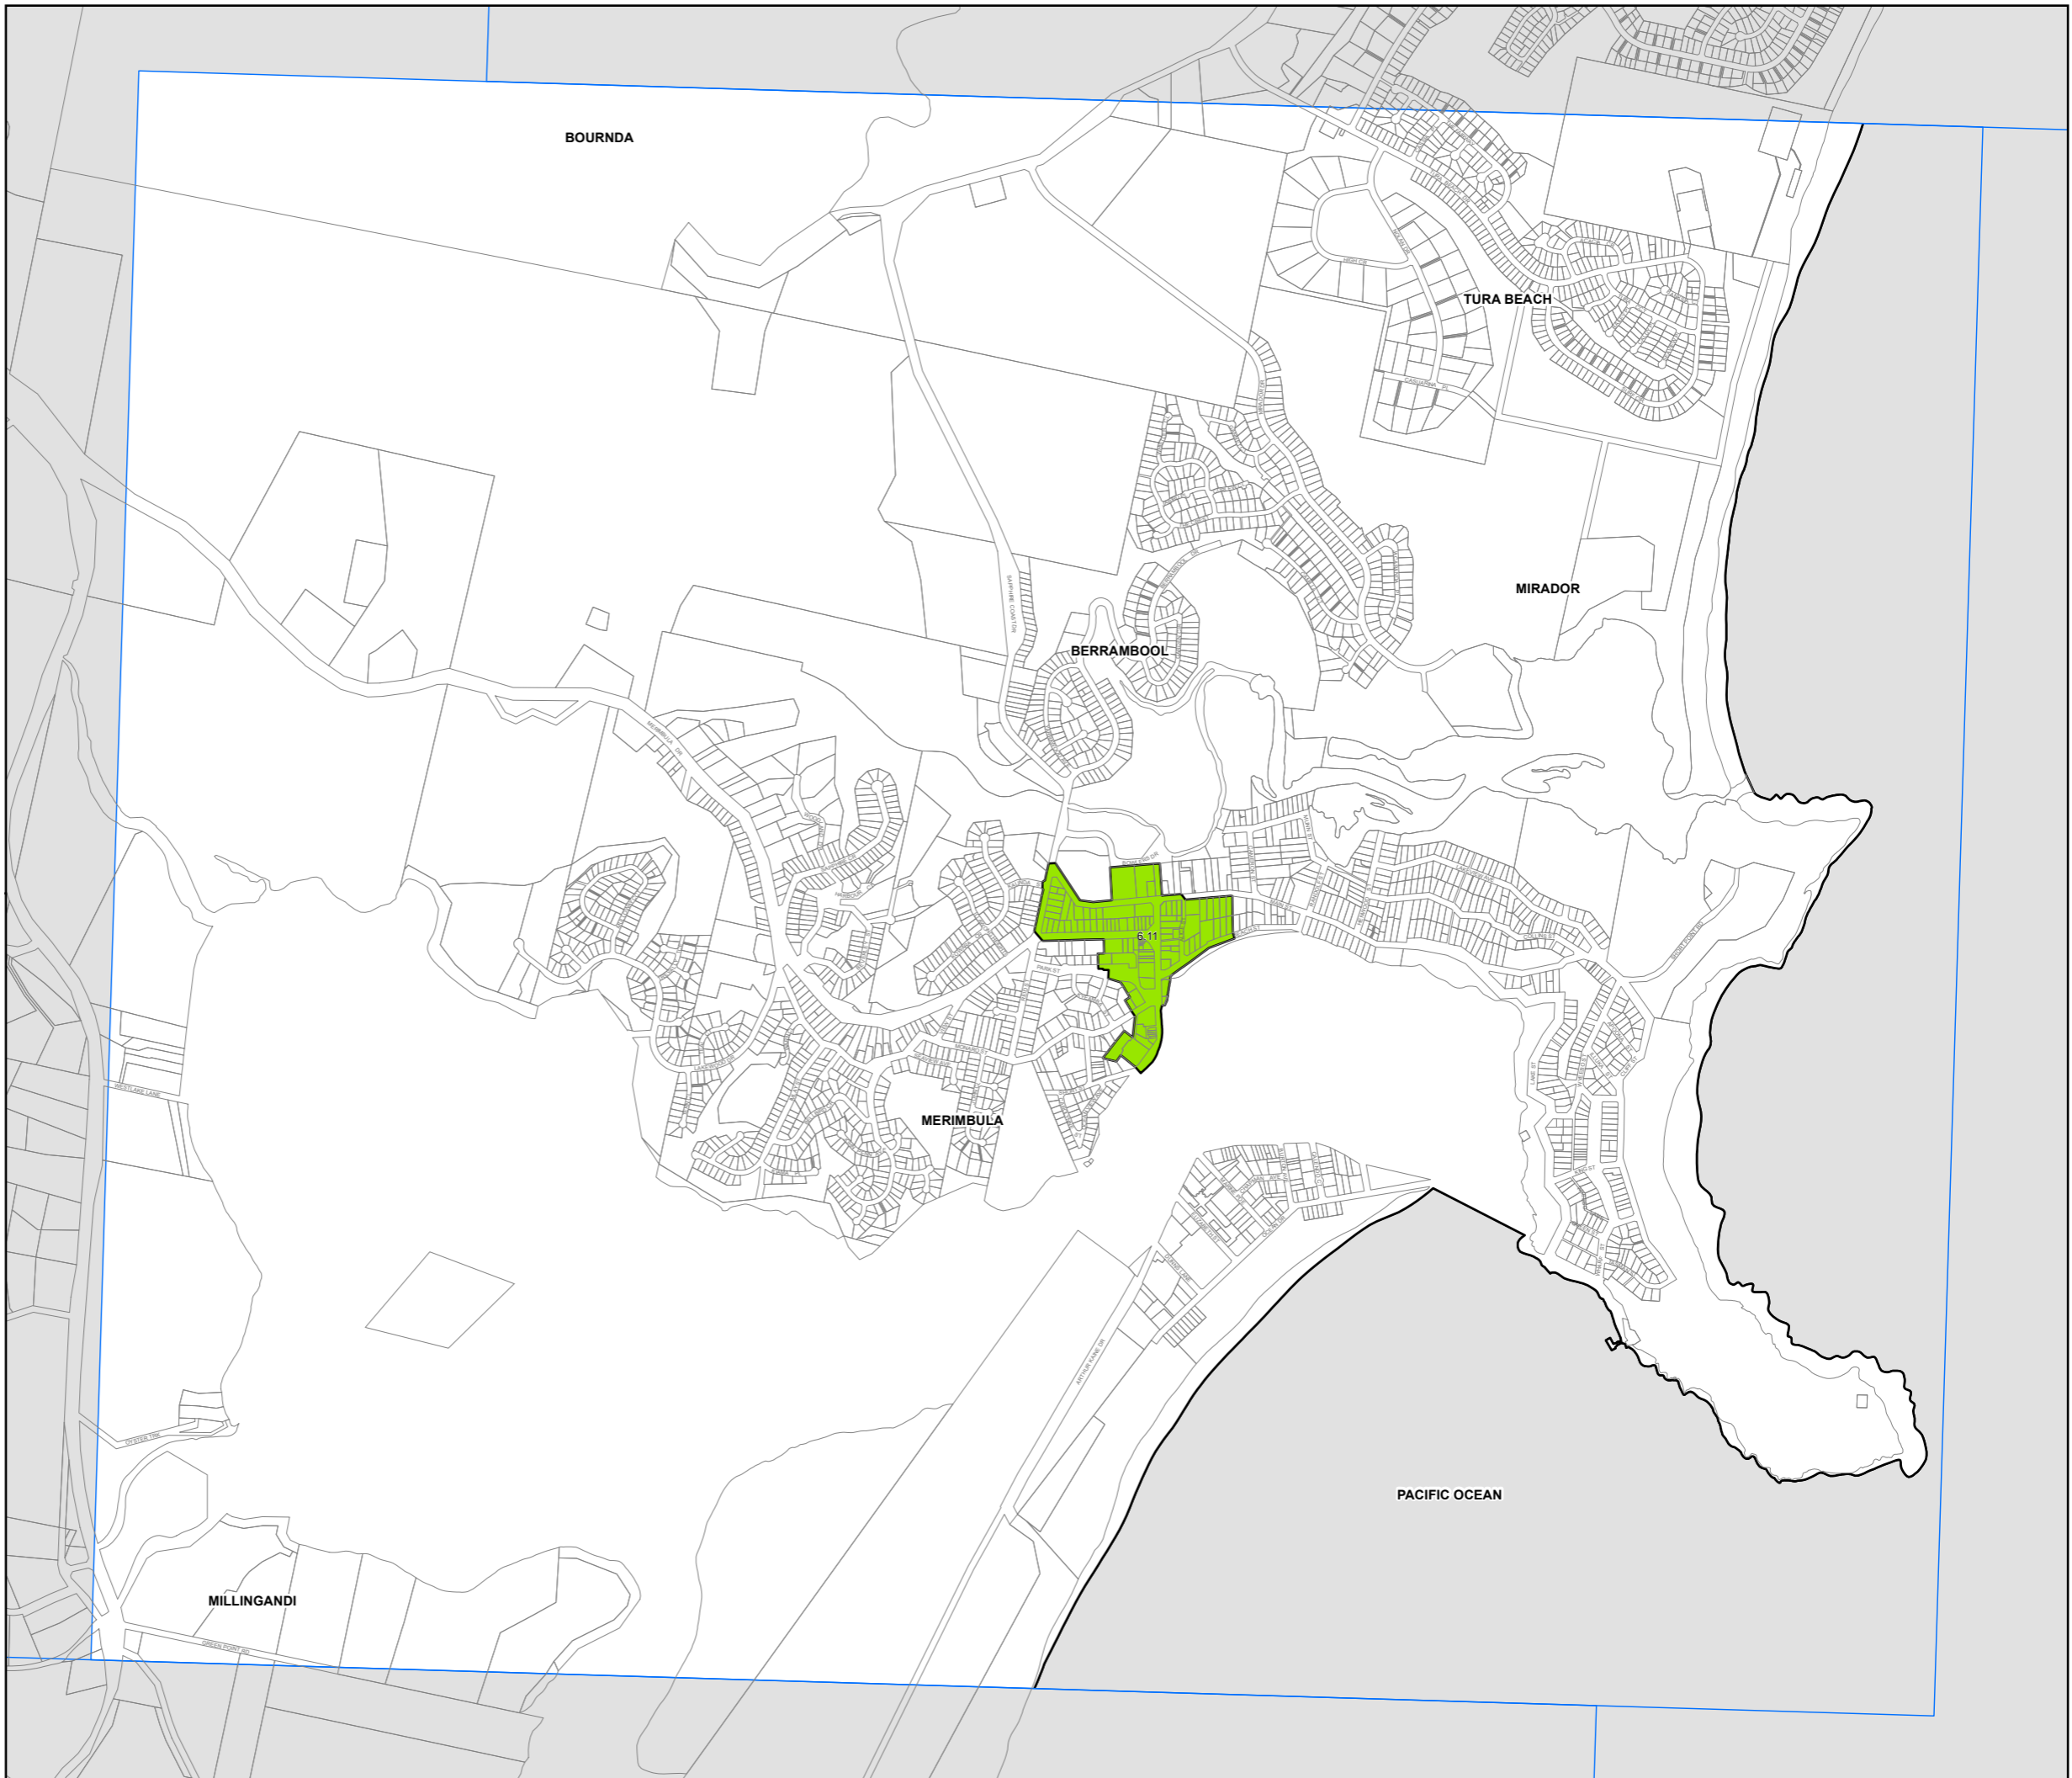

Bega Valley Local Environmental Plan 2013

Local Clauses Map

Sheet CLS_020B

Local Clauses

- Local Clauses - See Clauses 6.9 and 6.10
- Local Clauses - See Clause 6.11

Cadastre

- Cadastre 29/06/2023 © Spatial Services

Projection: GDA 1994
MGA Zone 55
Scale: 1:20,000 @ A3

Map Identification Number: 0550_COM_CLS_020B_020_20230629