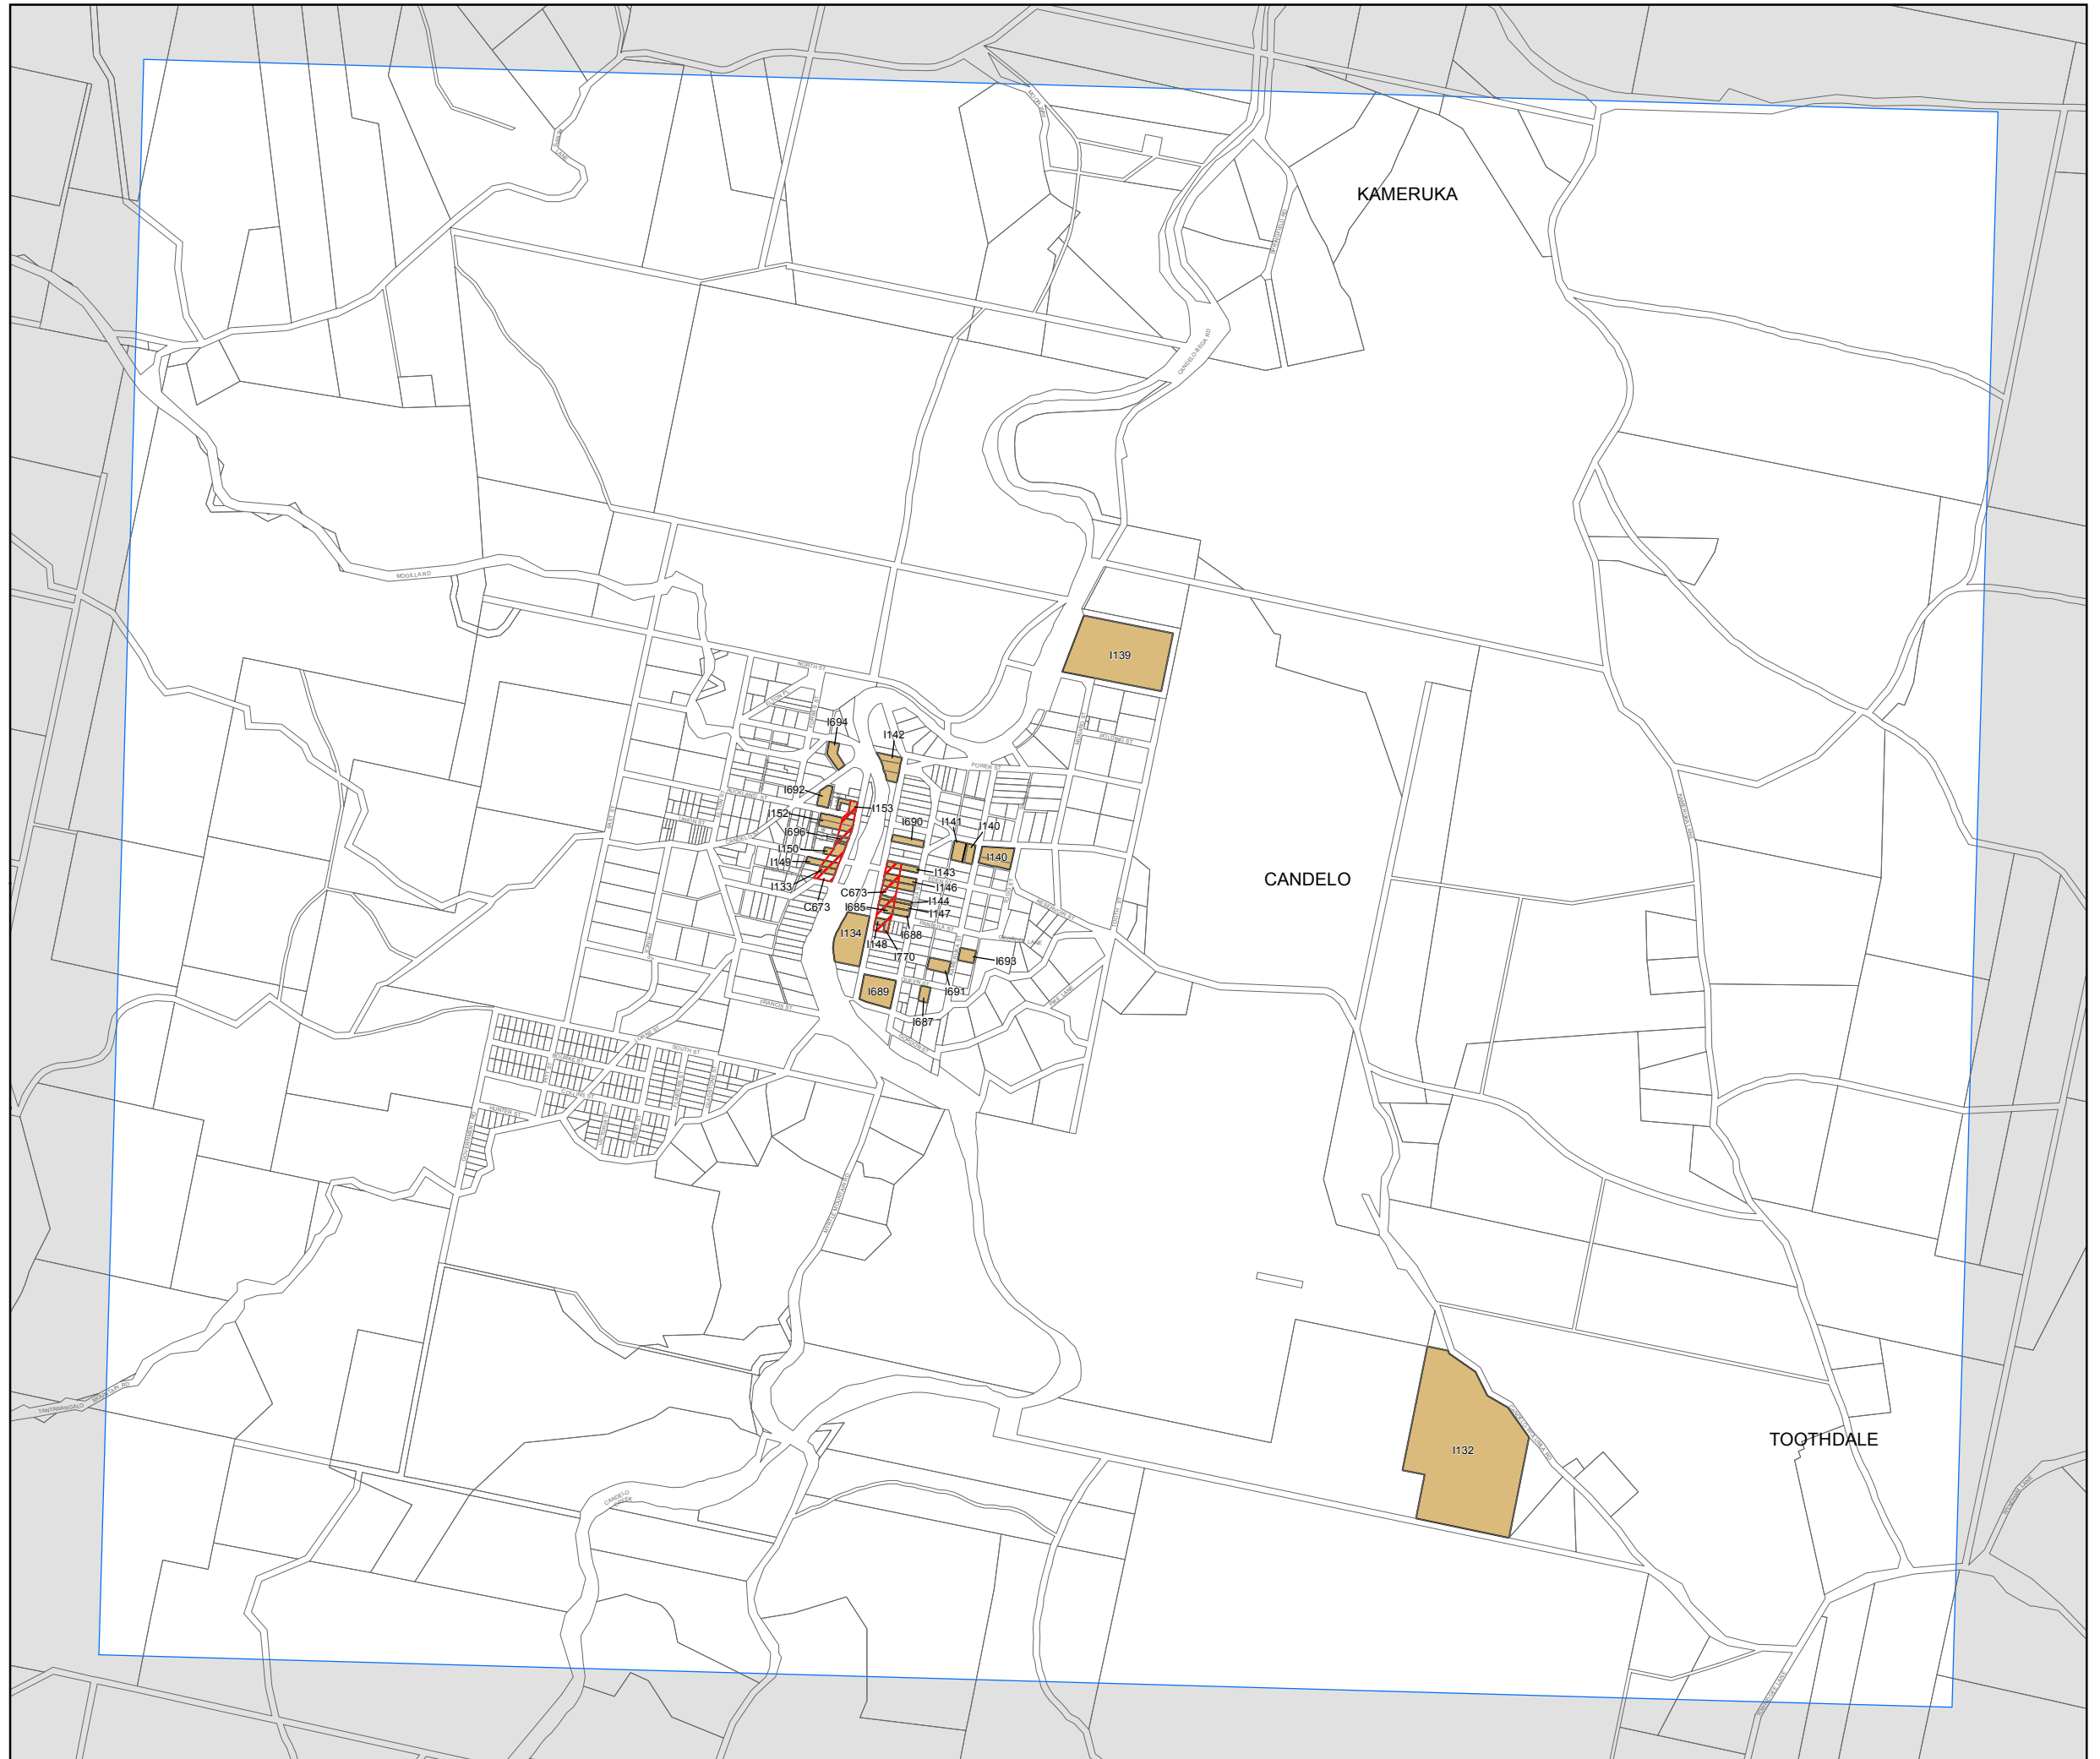

Bega Valley Local Environmental Plan 2013

Heritage Map - Sheet HER_011A

Heritage

-  Conservation Area - General
-  Aboriginal Place of Heritage Significance
-  Item - General

Cadastre

-  Cadastre 01/02/2009 Land and Property Information (LPI)

0 200 400 600 800 Metres

Scale: 1:20,000 @ A3

Projection: GDA 1994
MGA Zone 55