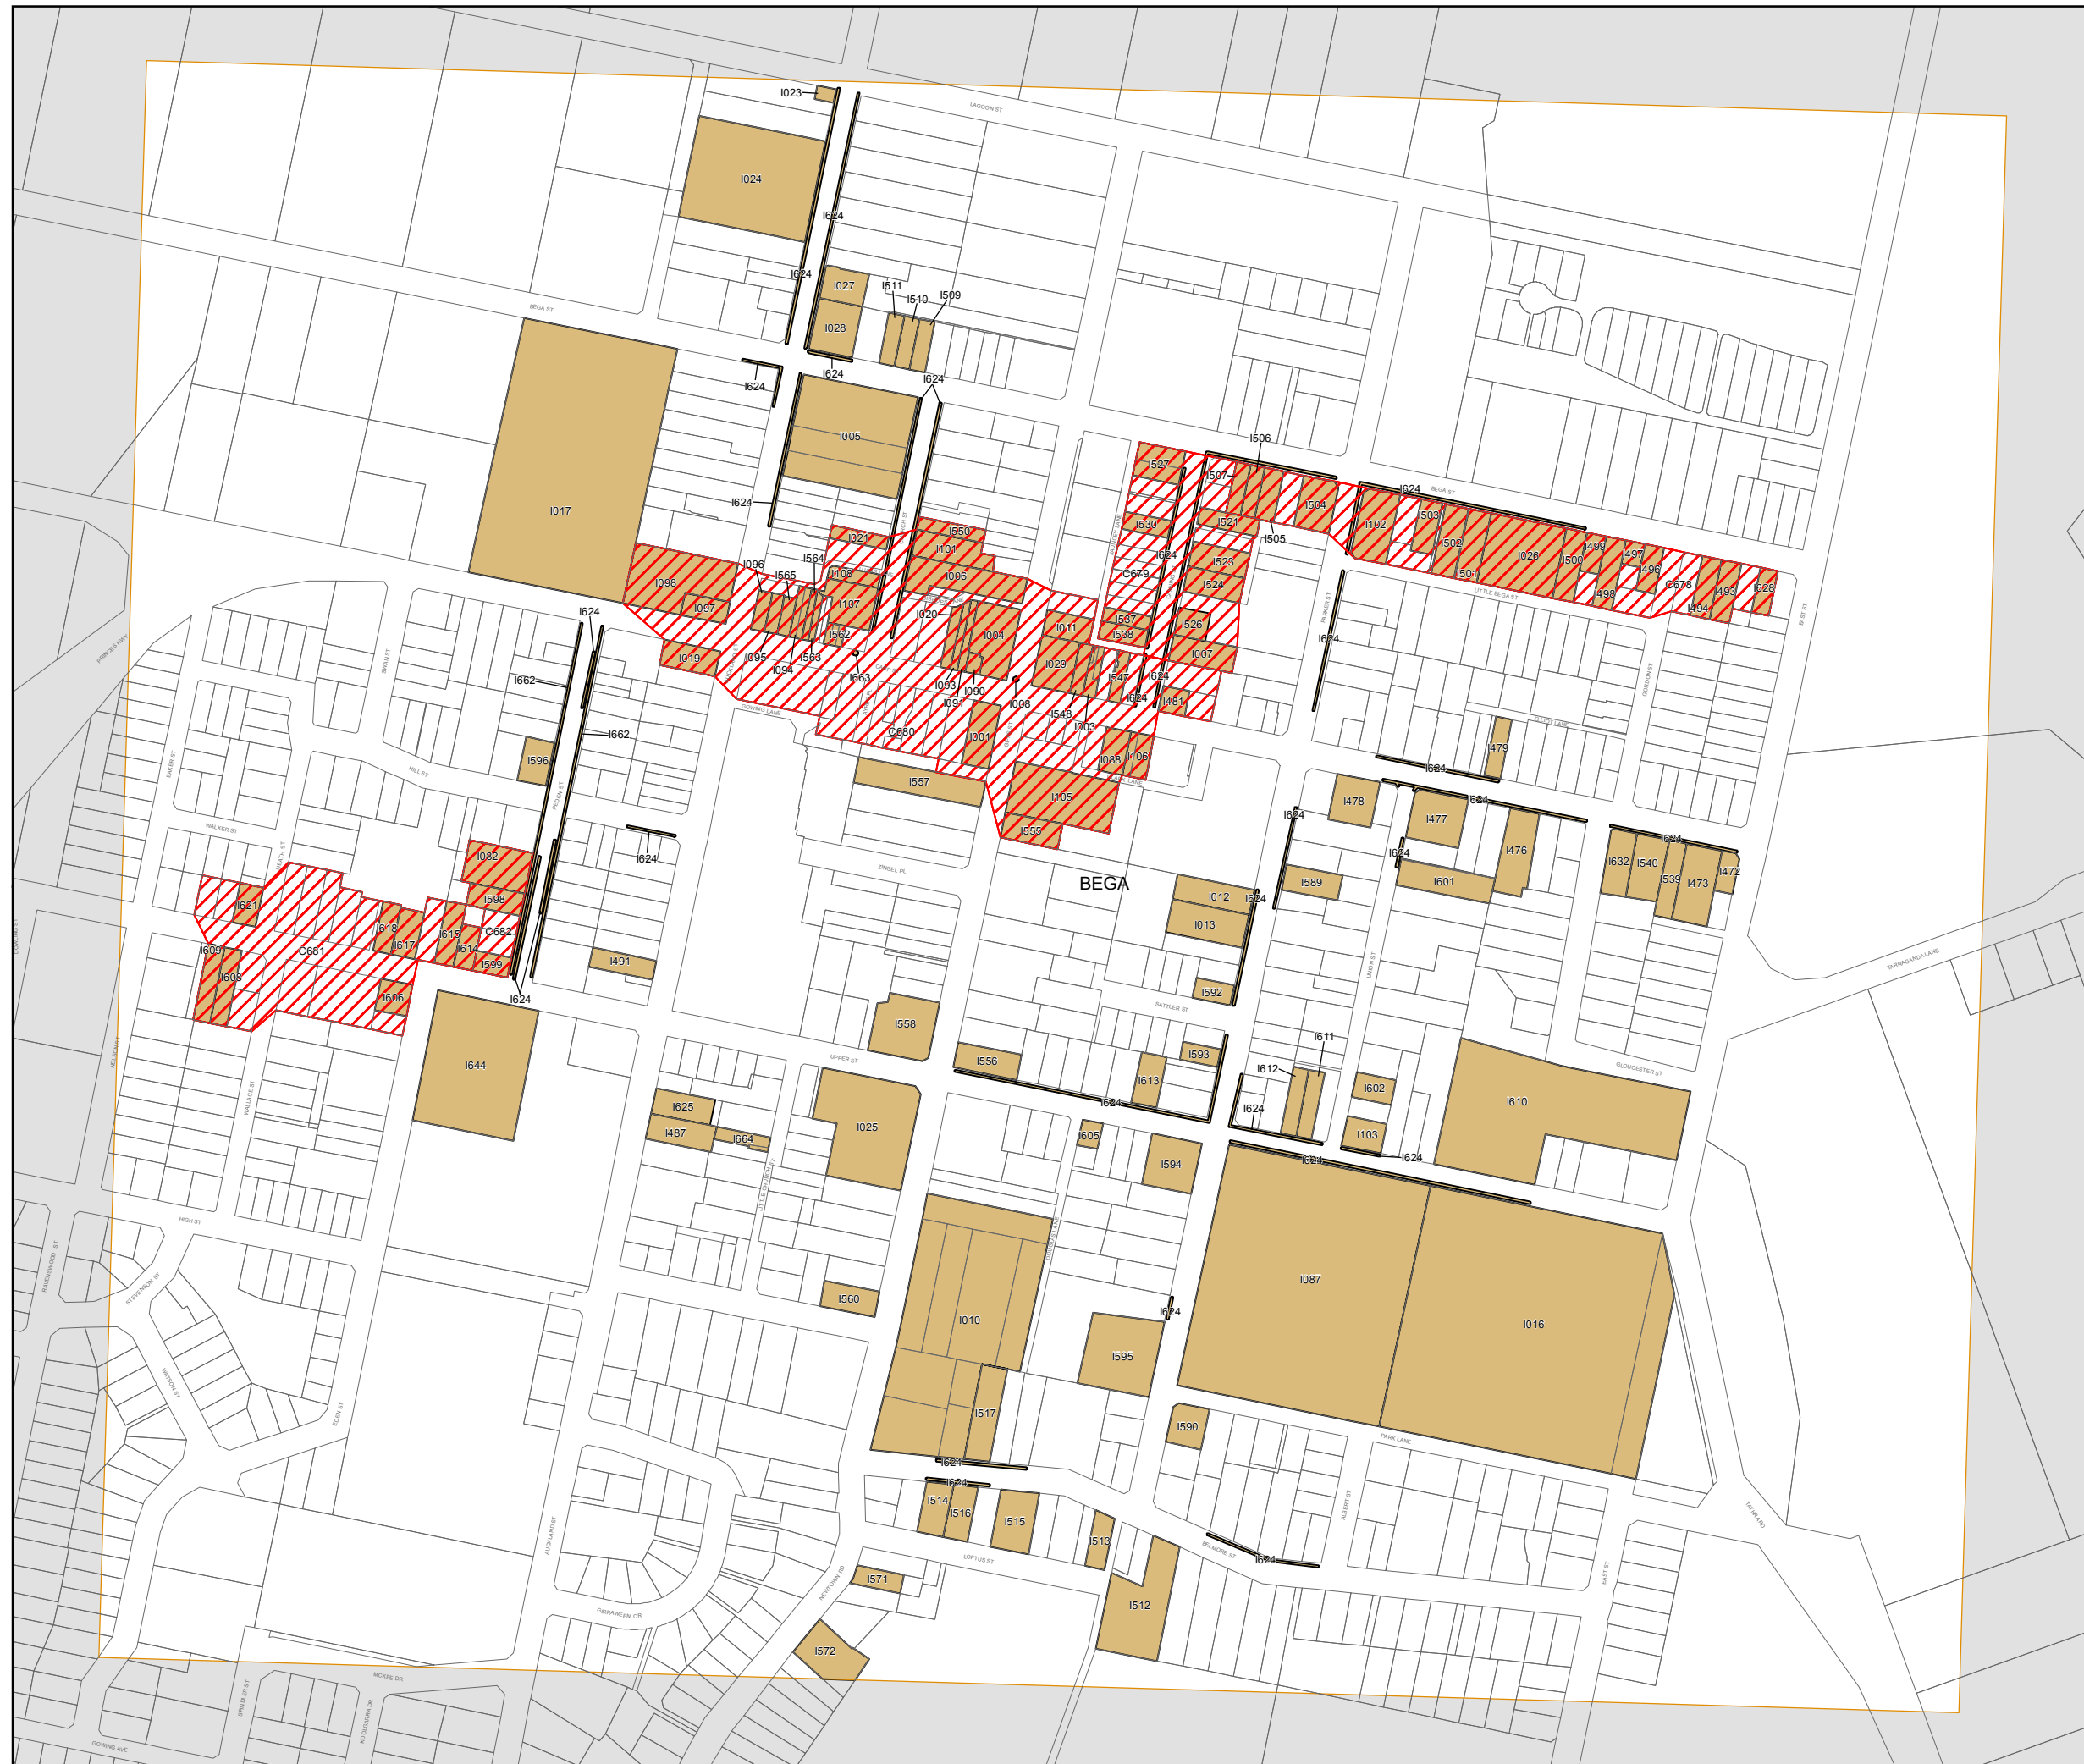

# Bega Valley Local Environmental Plan 2013

## Heritage Map - Sheet HER\_011BA

### Heritage

-  Conservation Area - General
-  Aboriginal Place of Heritage Significance
-  Item - General

### Cadastre

-  Cadastre 01/02/2009 Land and Property Information (LPI)

Scale: 1:5,000 @ A3

Projection: GDA 1994  
MGA Zone 55

Map identification number: 0550\_COM\_HER\_011BA\_005\_20130524