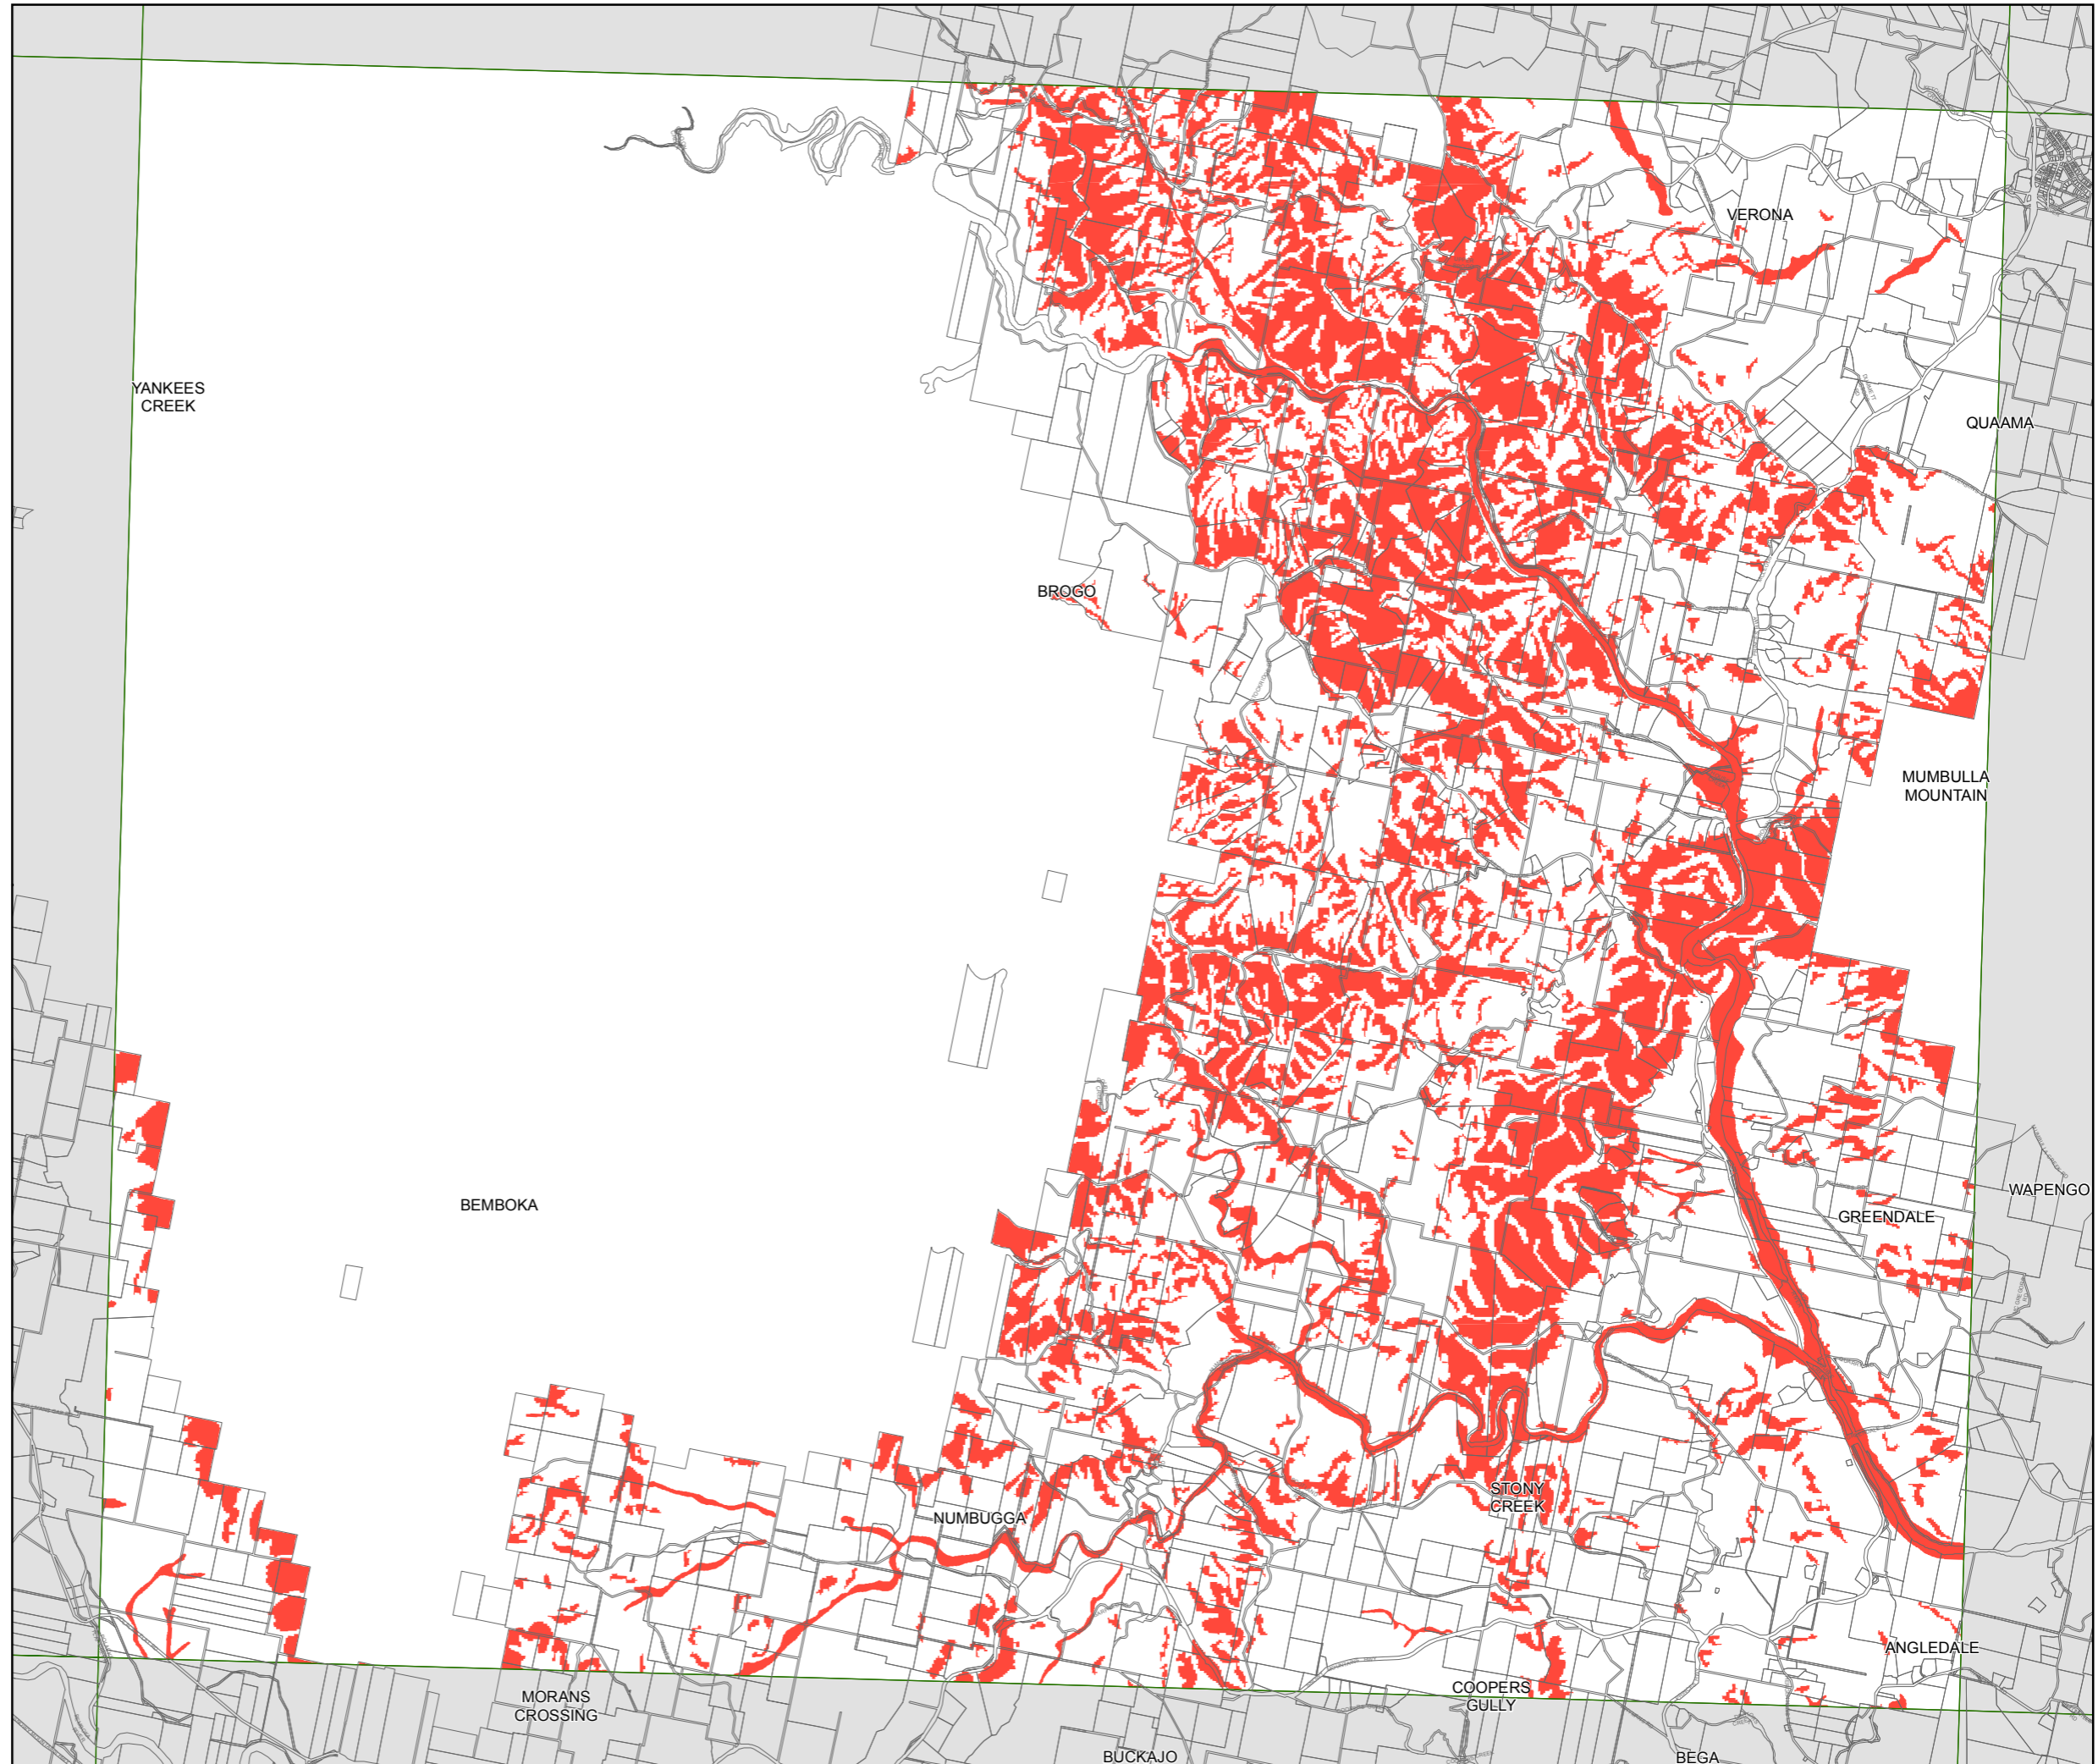

Natural Resources Land Map - Sheet NRL_010

 Constrained Land

Cadastral

 Cadastral 06/02/2013 © Land and Property Information (LPI)

0 800 1,600 2,400 3,200 Metres

Scale: 1:80,000 @ A3

Projection: GDA 1994
MGA Zone 55