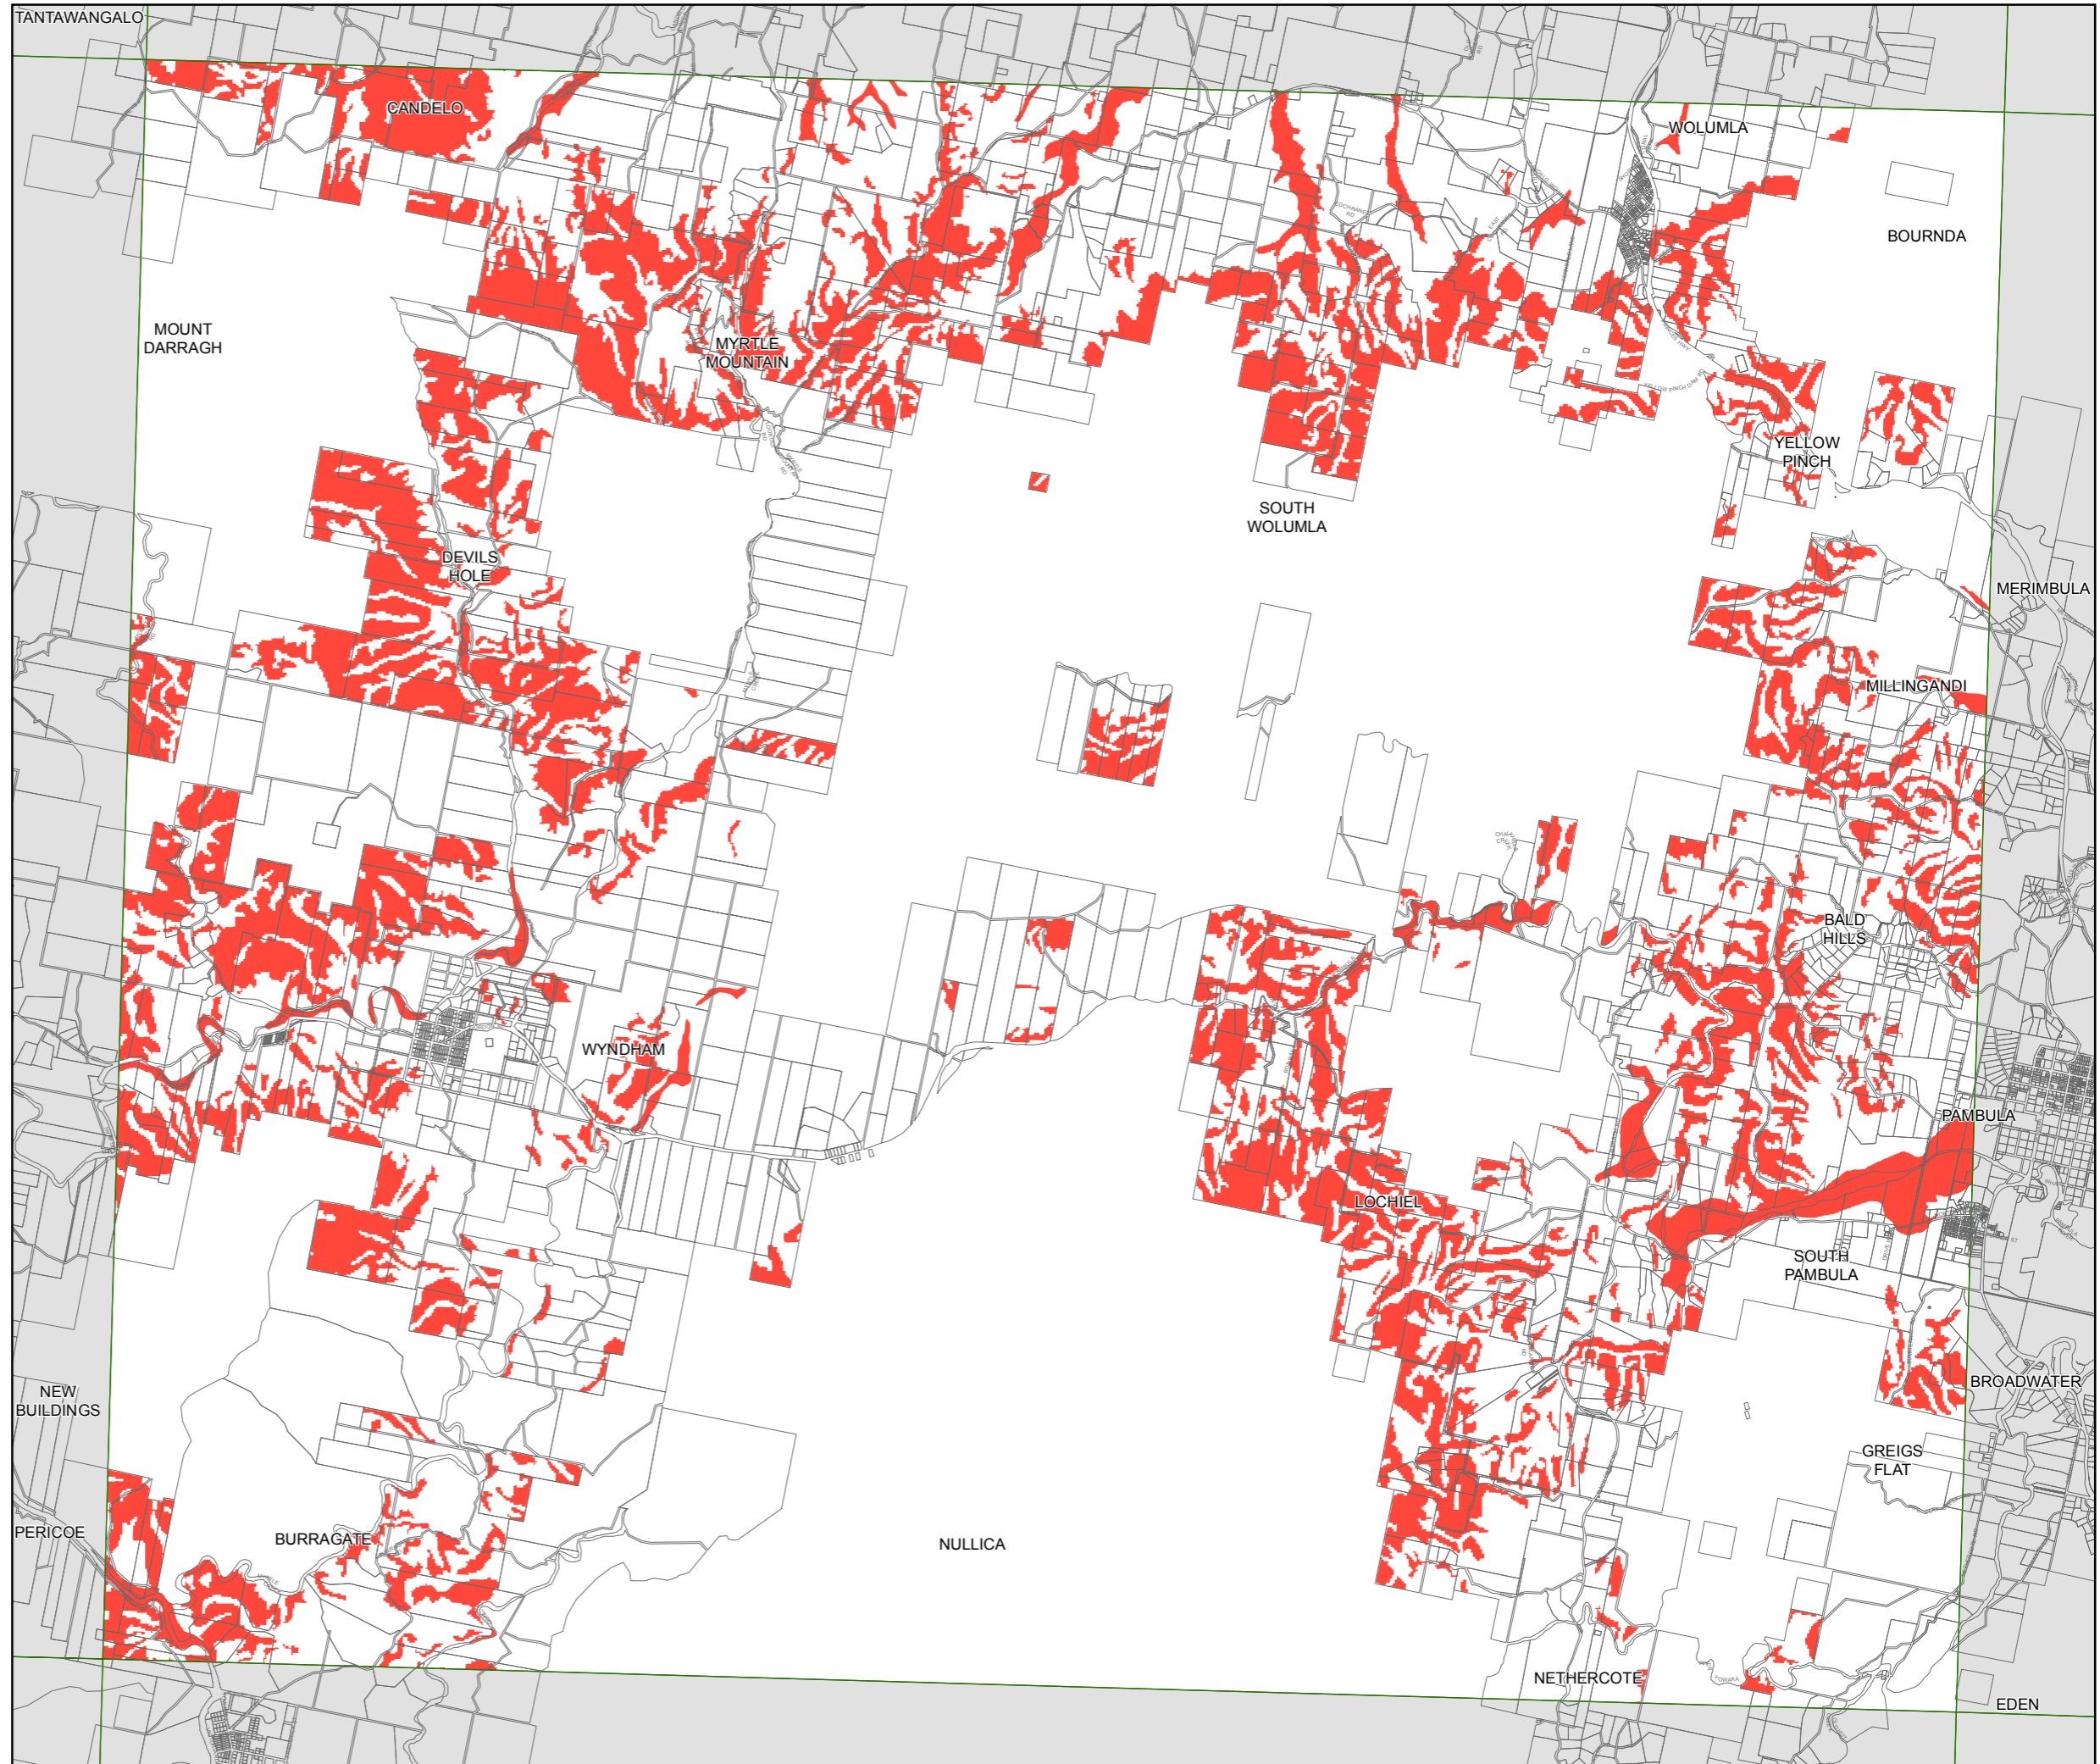

Bega Valley Local Environmental Plan 2013

Natural Resources Land Map - Sheet NRL_012

- Constrained Land
- Cadastre**
- Cadastre 06/02/2013 © Land and Property Information (LPI)

Scale: 1:80,000 @ A3

Projection: GDA 1994
MGA Zone 55

Map identification number: 0550_COM_NRL_012_080_20130617