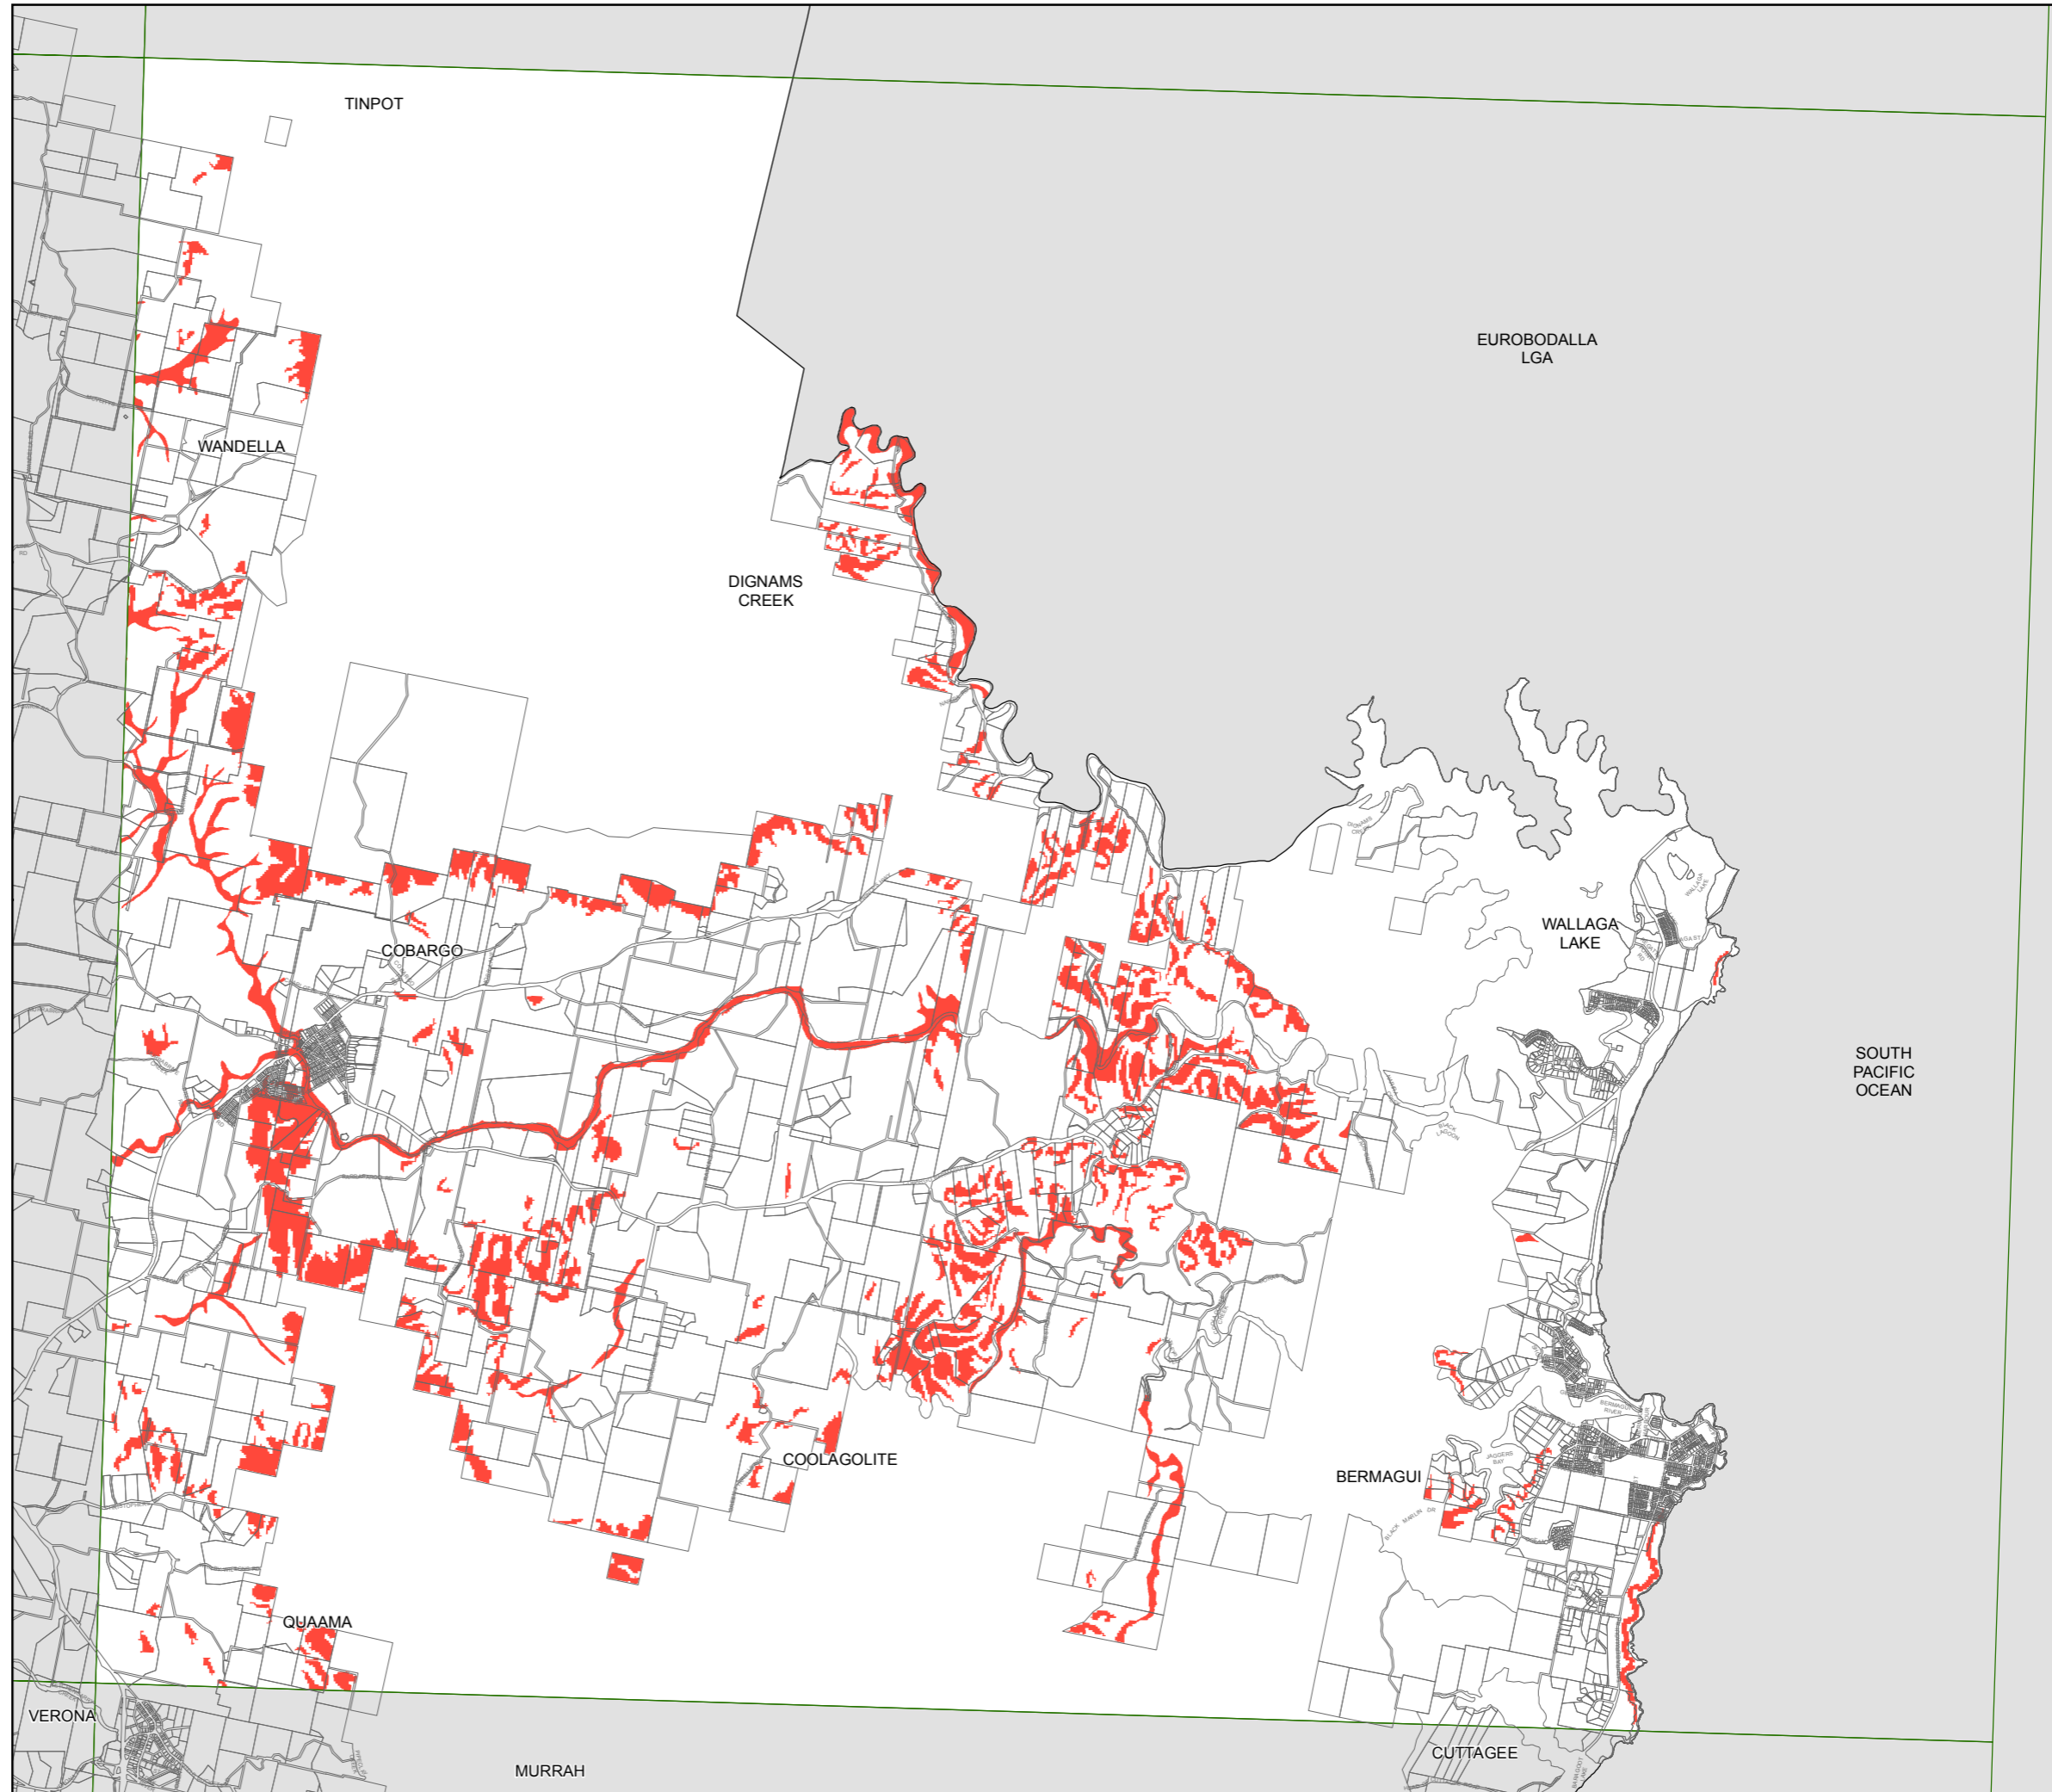

**Bega Valley Local
Environmental
Plan 2013**

**Natural Resources Land Map -
Sheet NRL_017**

- Constrained Land
- Cadastre**
- Cadastre 06/02/2013 © Land and Property Information (LPI)

Projection: GDA 1994
MGA Zone 55

Map identification number: 0550_COM_NRL_017_080_20130617