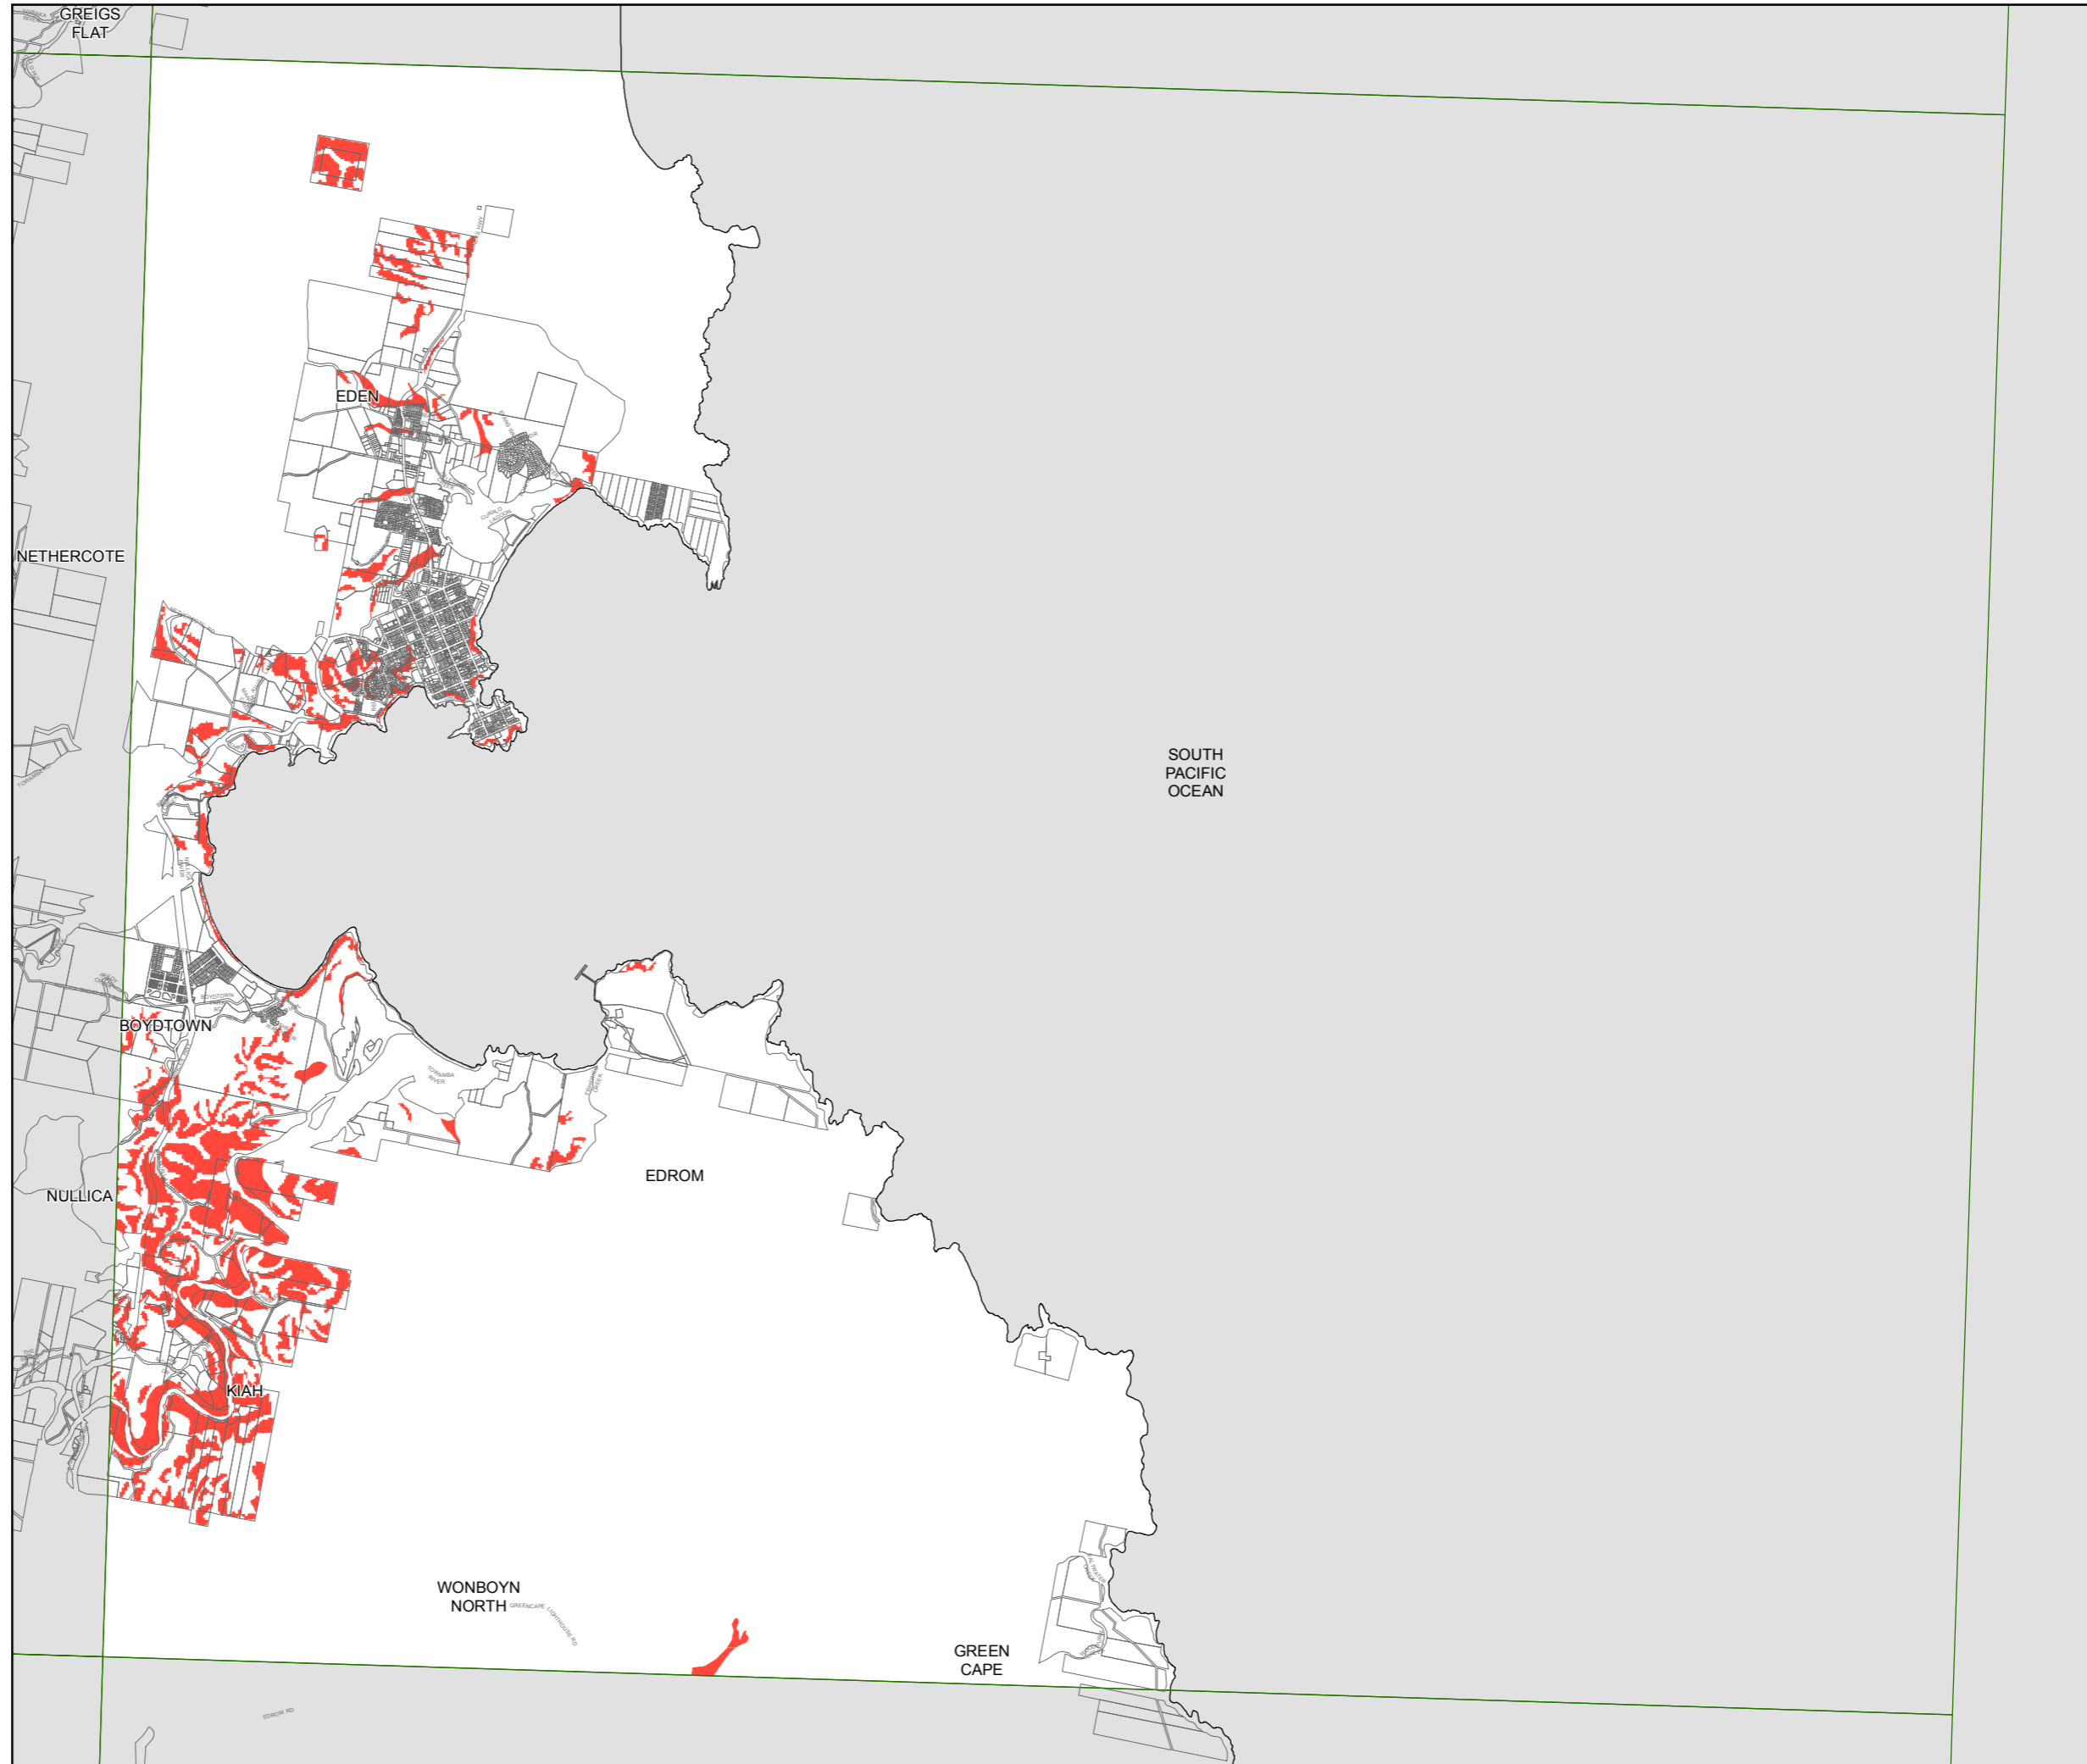

Bega Valley Local Environmental Plan 2013

Natural Resources Land Map - Sheet NRL_021

 Constrained Land

Cadastral
 Cadastral 06/02/2013 © Land and Property Information (LPI)

Projection: GDA 1994
MGA Zone 55

Map identification number: 0550_COM_NRL_021_080_20130617