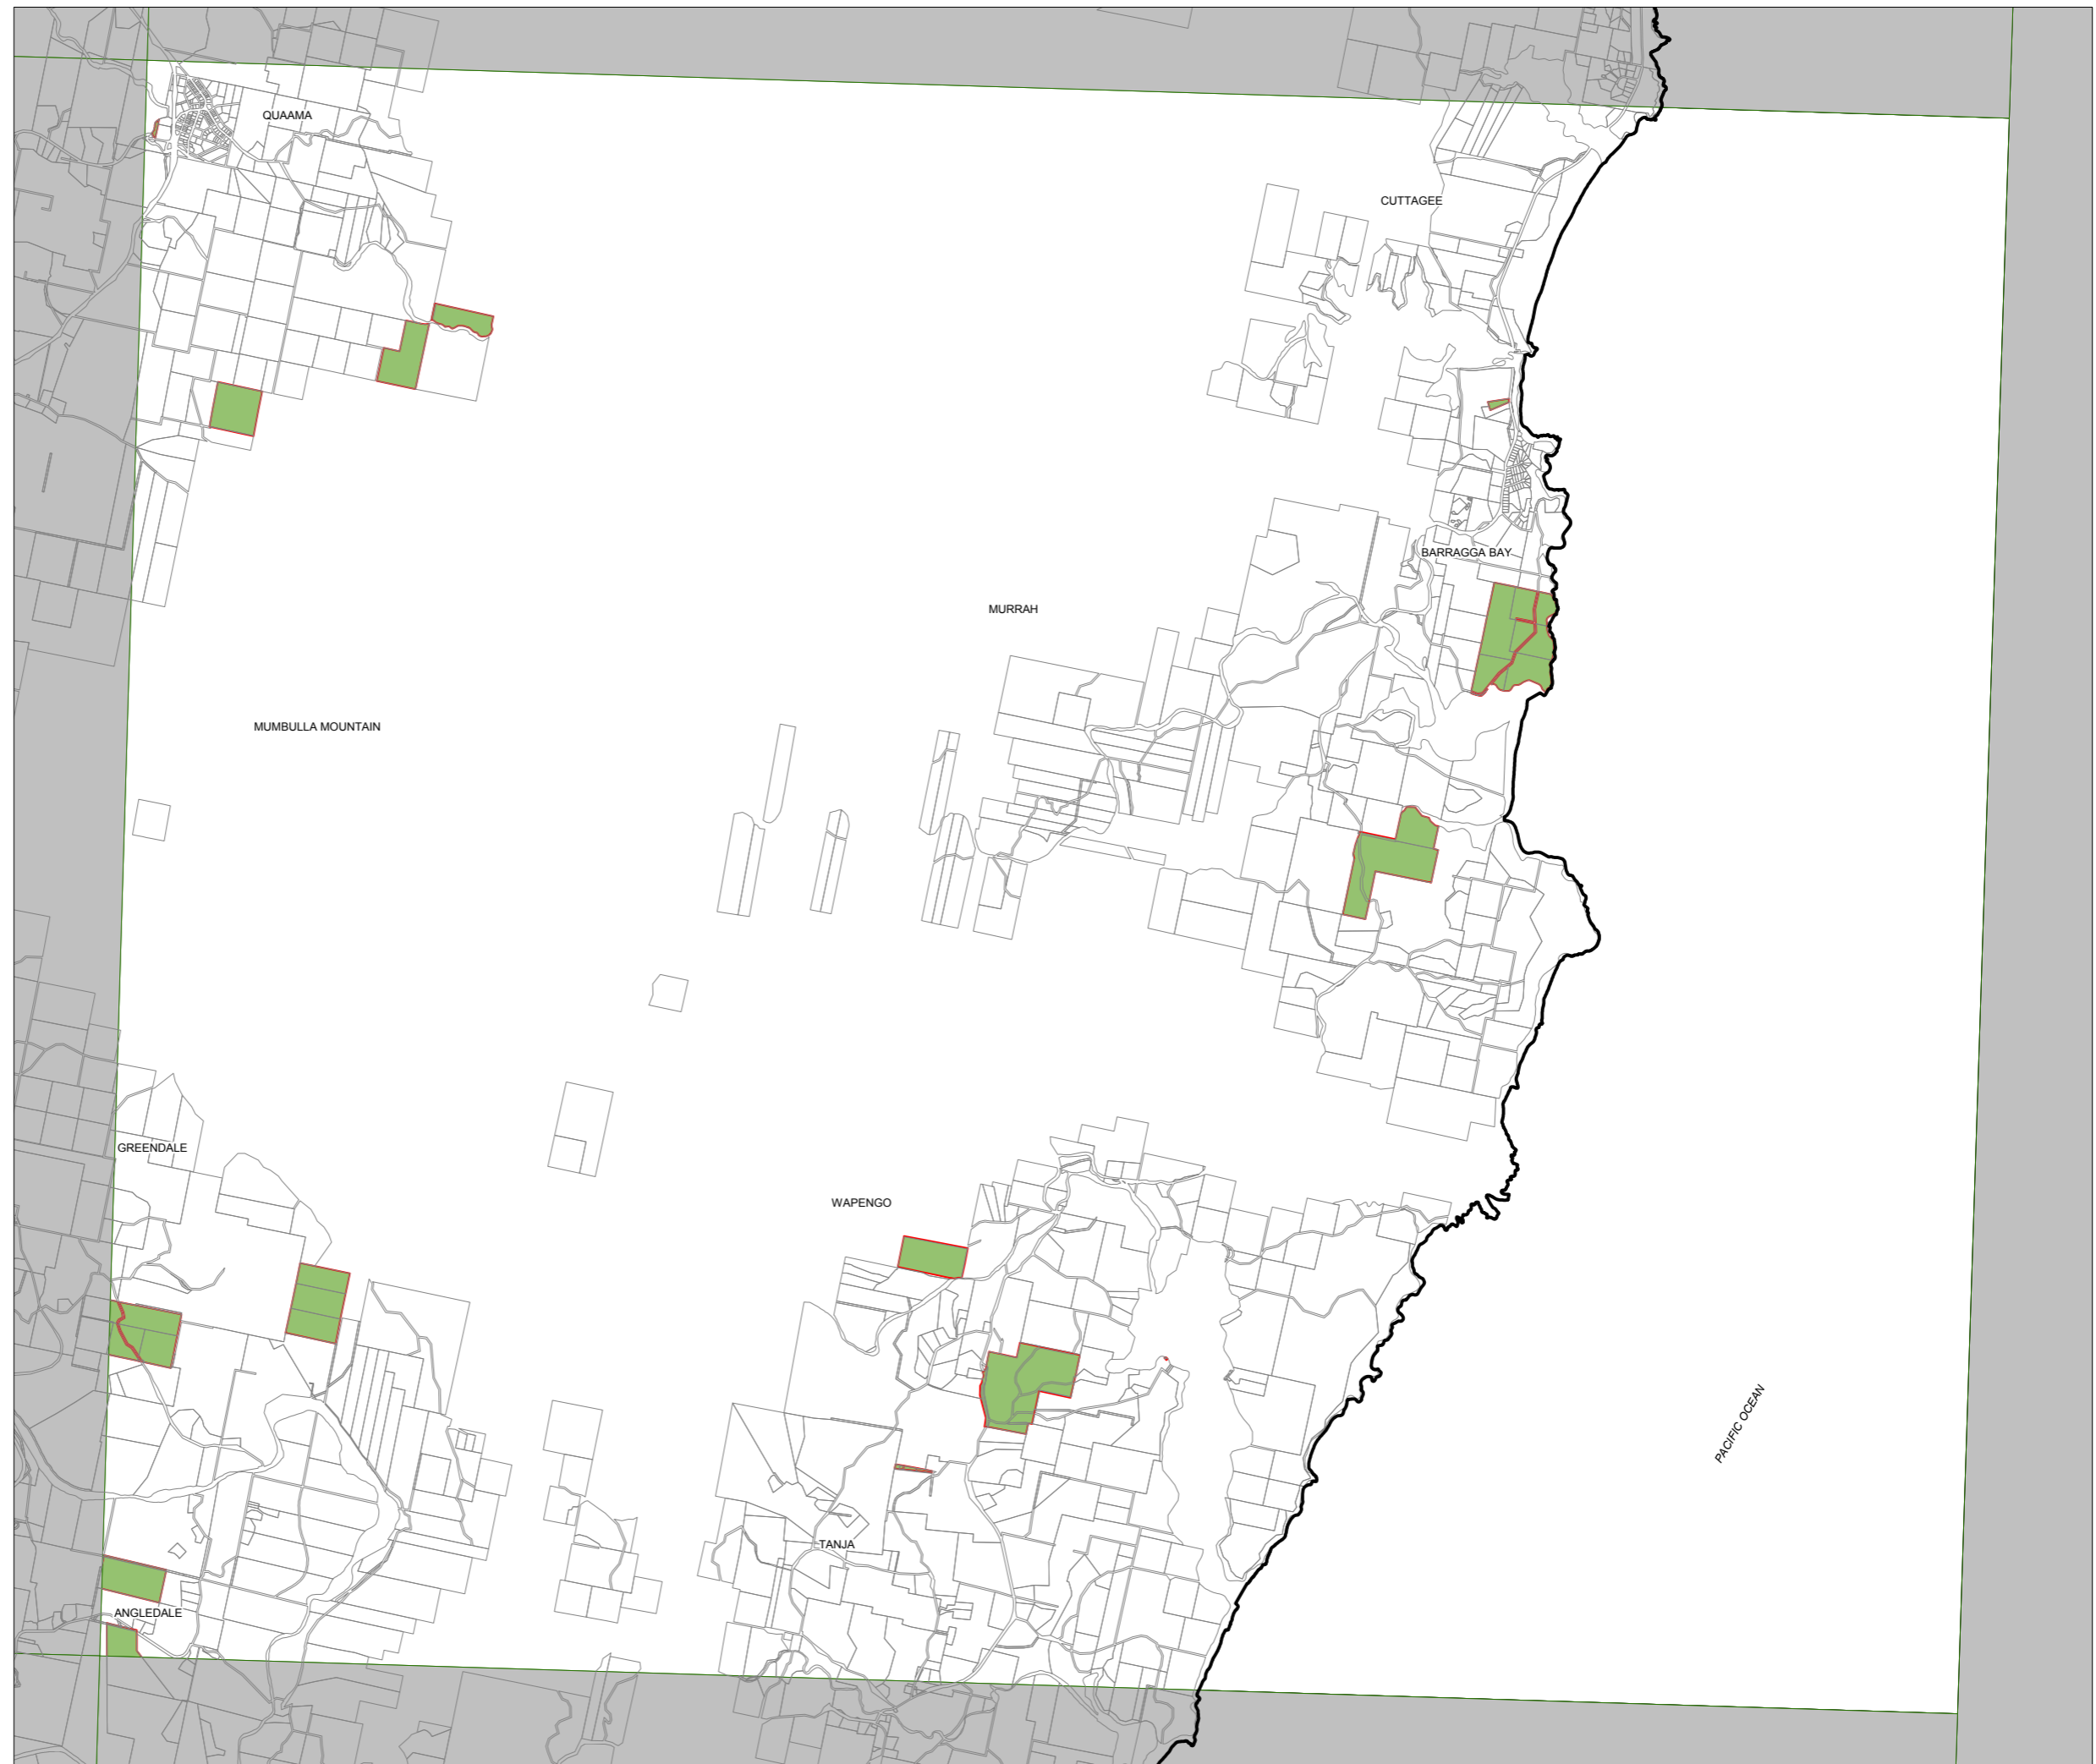

Bega Valley Local Environmental Plan 2013

Original Holdings Map Sheet OHL_018

 Original Holdings

Cadastre

 Cadastre 10/05/2018
© Spatial Services

0 400 800 1,200 1,600 2,000 2,400 Metres
Scale 1:80,000 @ A3