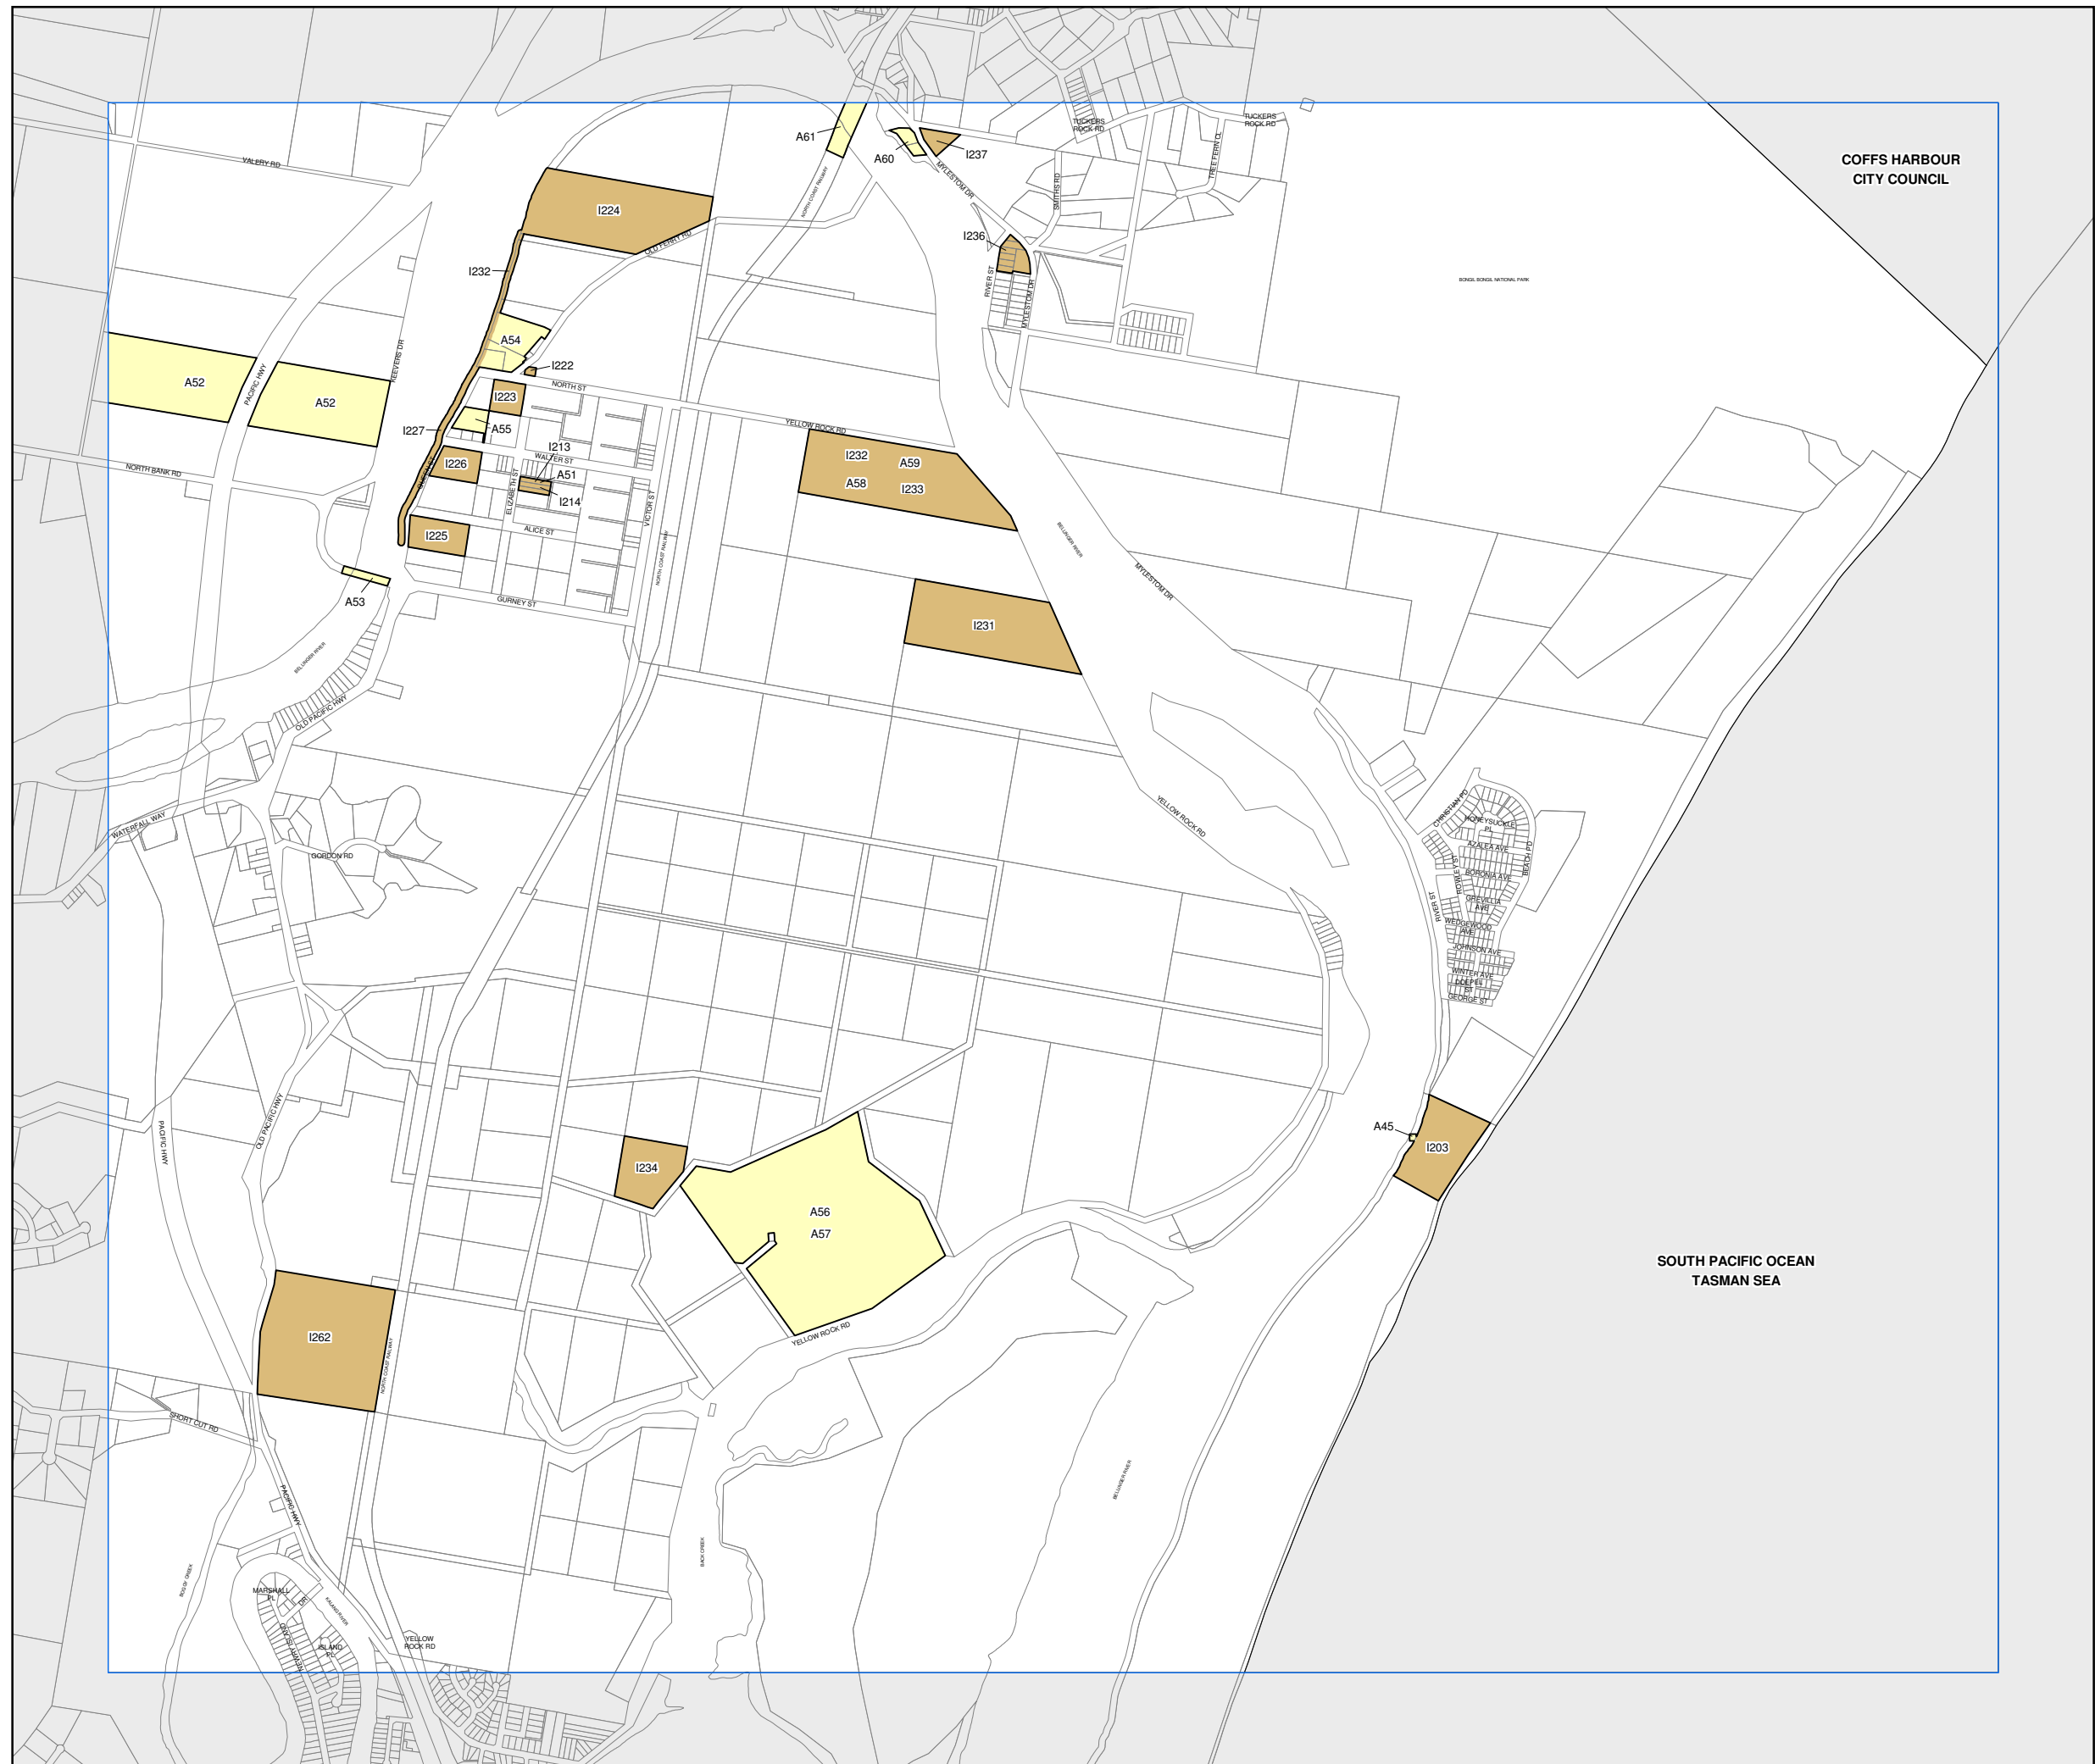

Bellingen Local Environmental Plan 2010

Heritage Map Sheet HER_006E

Heritage

-  Conservation Area - General
-  Item - General
-  Item - Archaeological

Cadastre

-  Cadastre 23/3/2010 © LPMA & Bellingen Shire Council

Scale: 1:20,000 @ A3

Projection: GDA 1994
MGA Zone 56

Map identification number:
0600_COM_HER_006E_020_20100622

COFFS HARBOUR
CITY COUNCIL

SOUTH PACIFIC OCEAN
TASMAN SEA