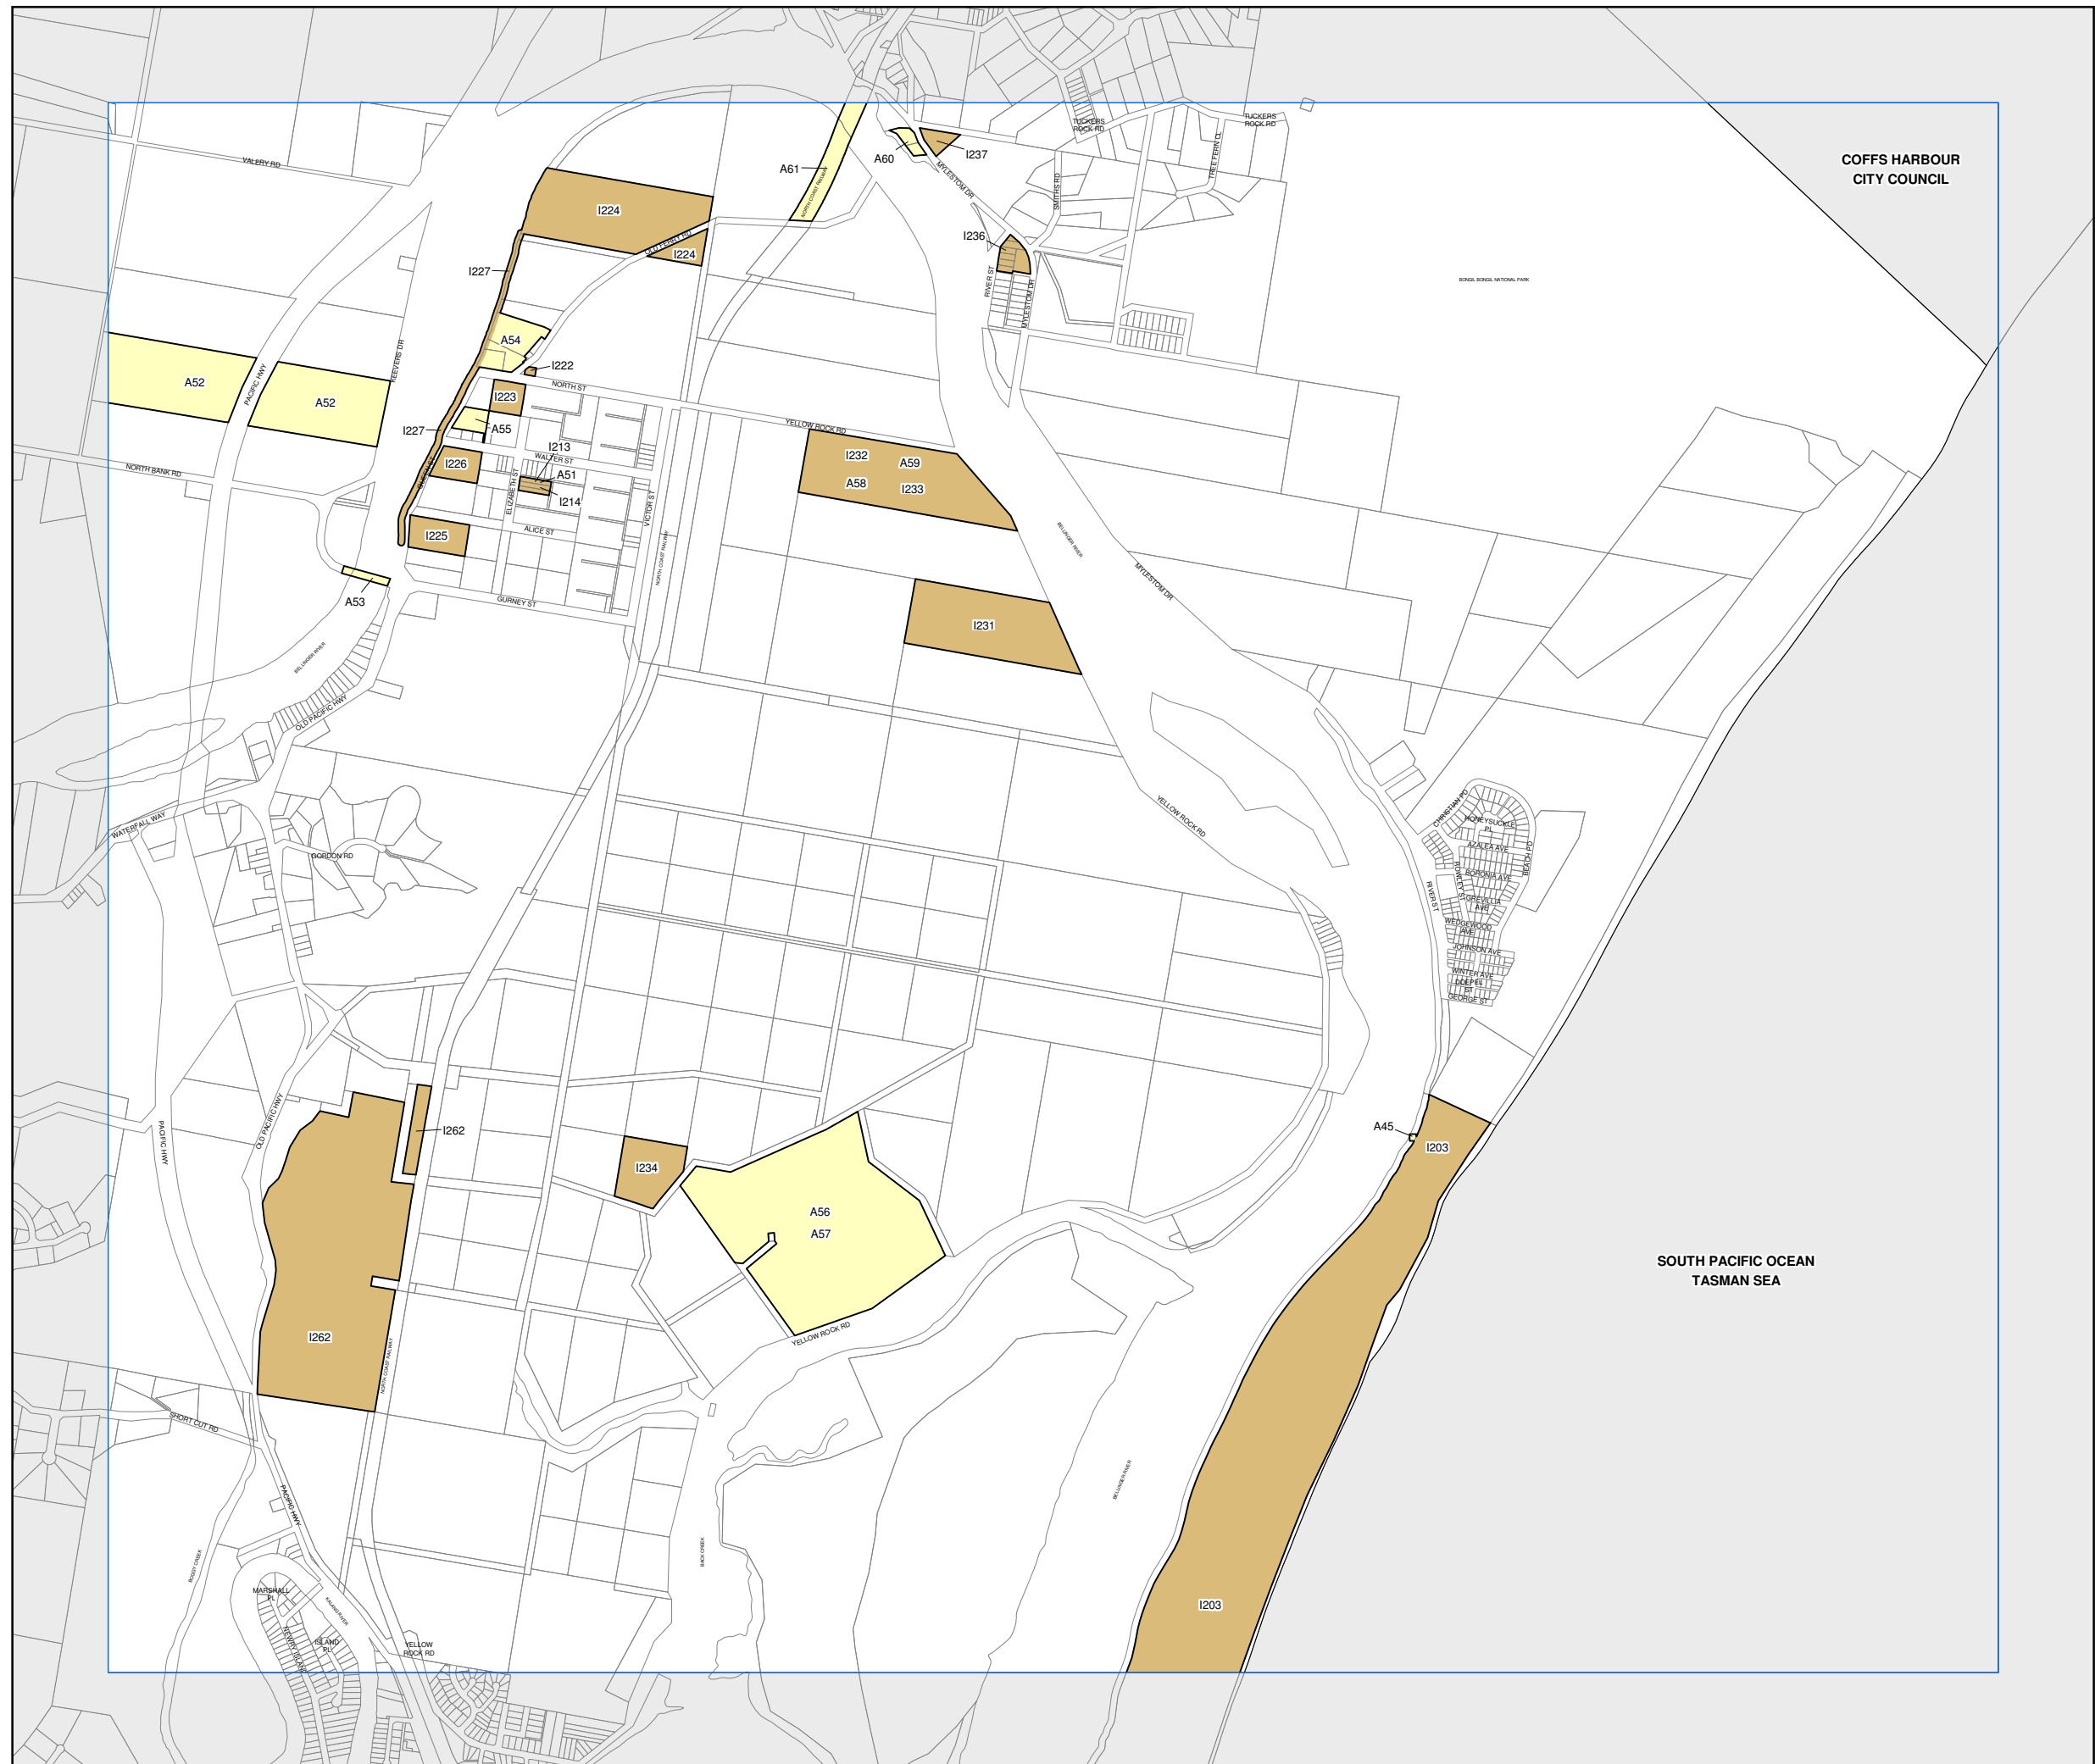

Bellingen Local Environmental Plan 2010

Heritage Map Sheet HER_006E

Heritage

-  Conservation Area - General
-  Item - General
-  Item - Archaeological

Cadastre

-  Base data
24/2/2009 © Land and Property Information (LPI)
- Addendum data
29/2/2012 © Bellingen Shire Council

Scale: 1:20,000 @ A3

Projection: GDA 1994
MGA Zone 56

Map identification number:
0600_COM_HER_006E_020_20130530

COFFS HARBOUR
CITY COUNCIL

SOUTH PACIFIC OCEAN
TASMAN SEA