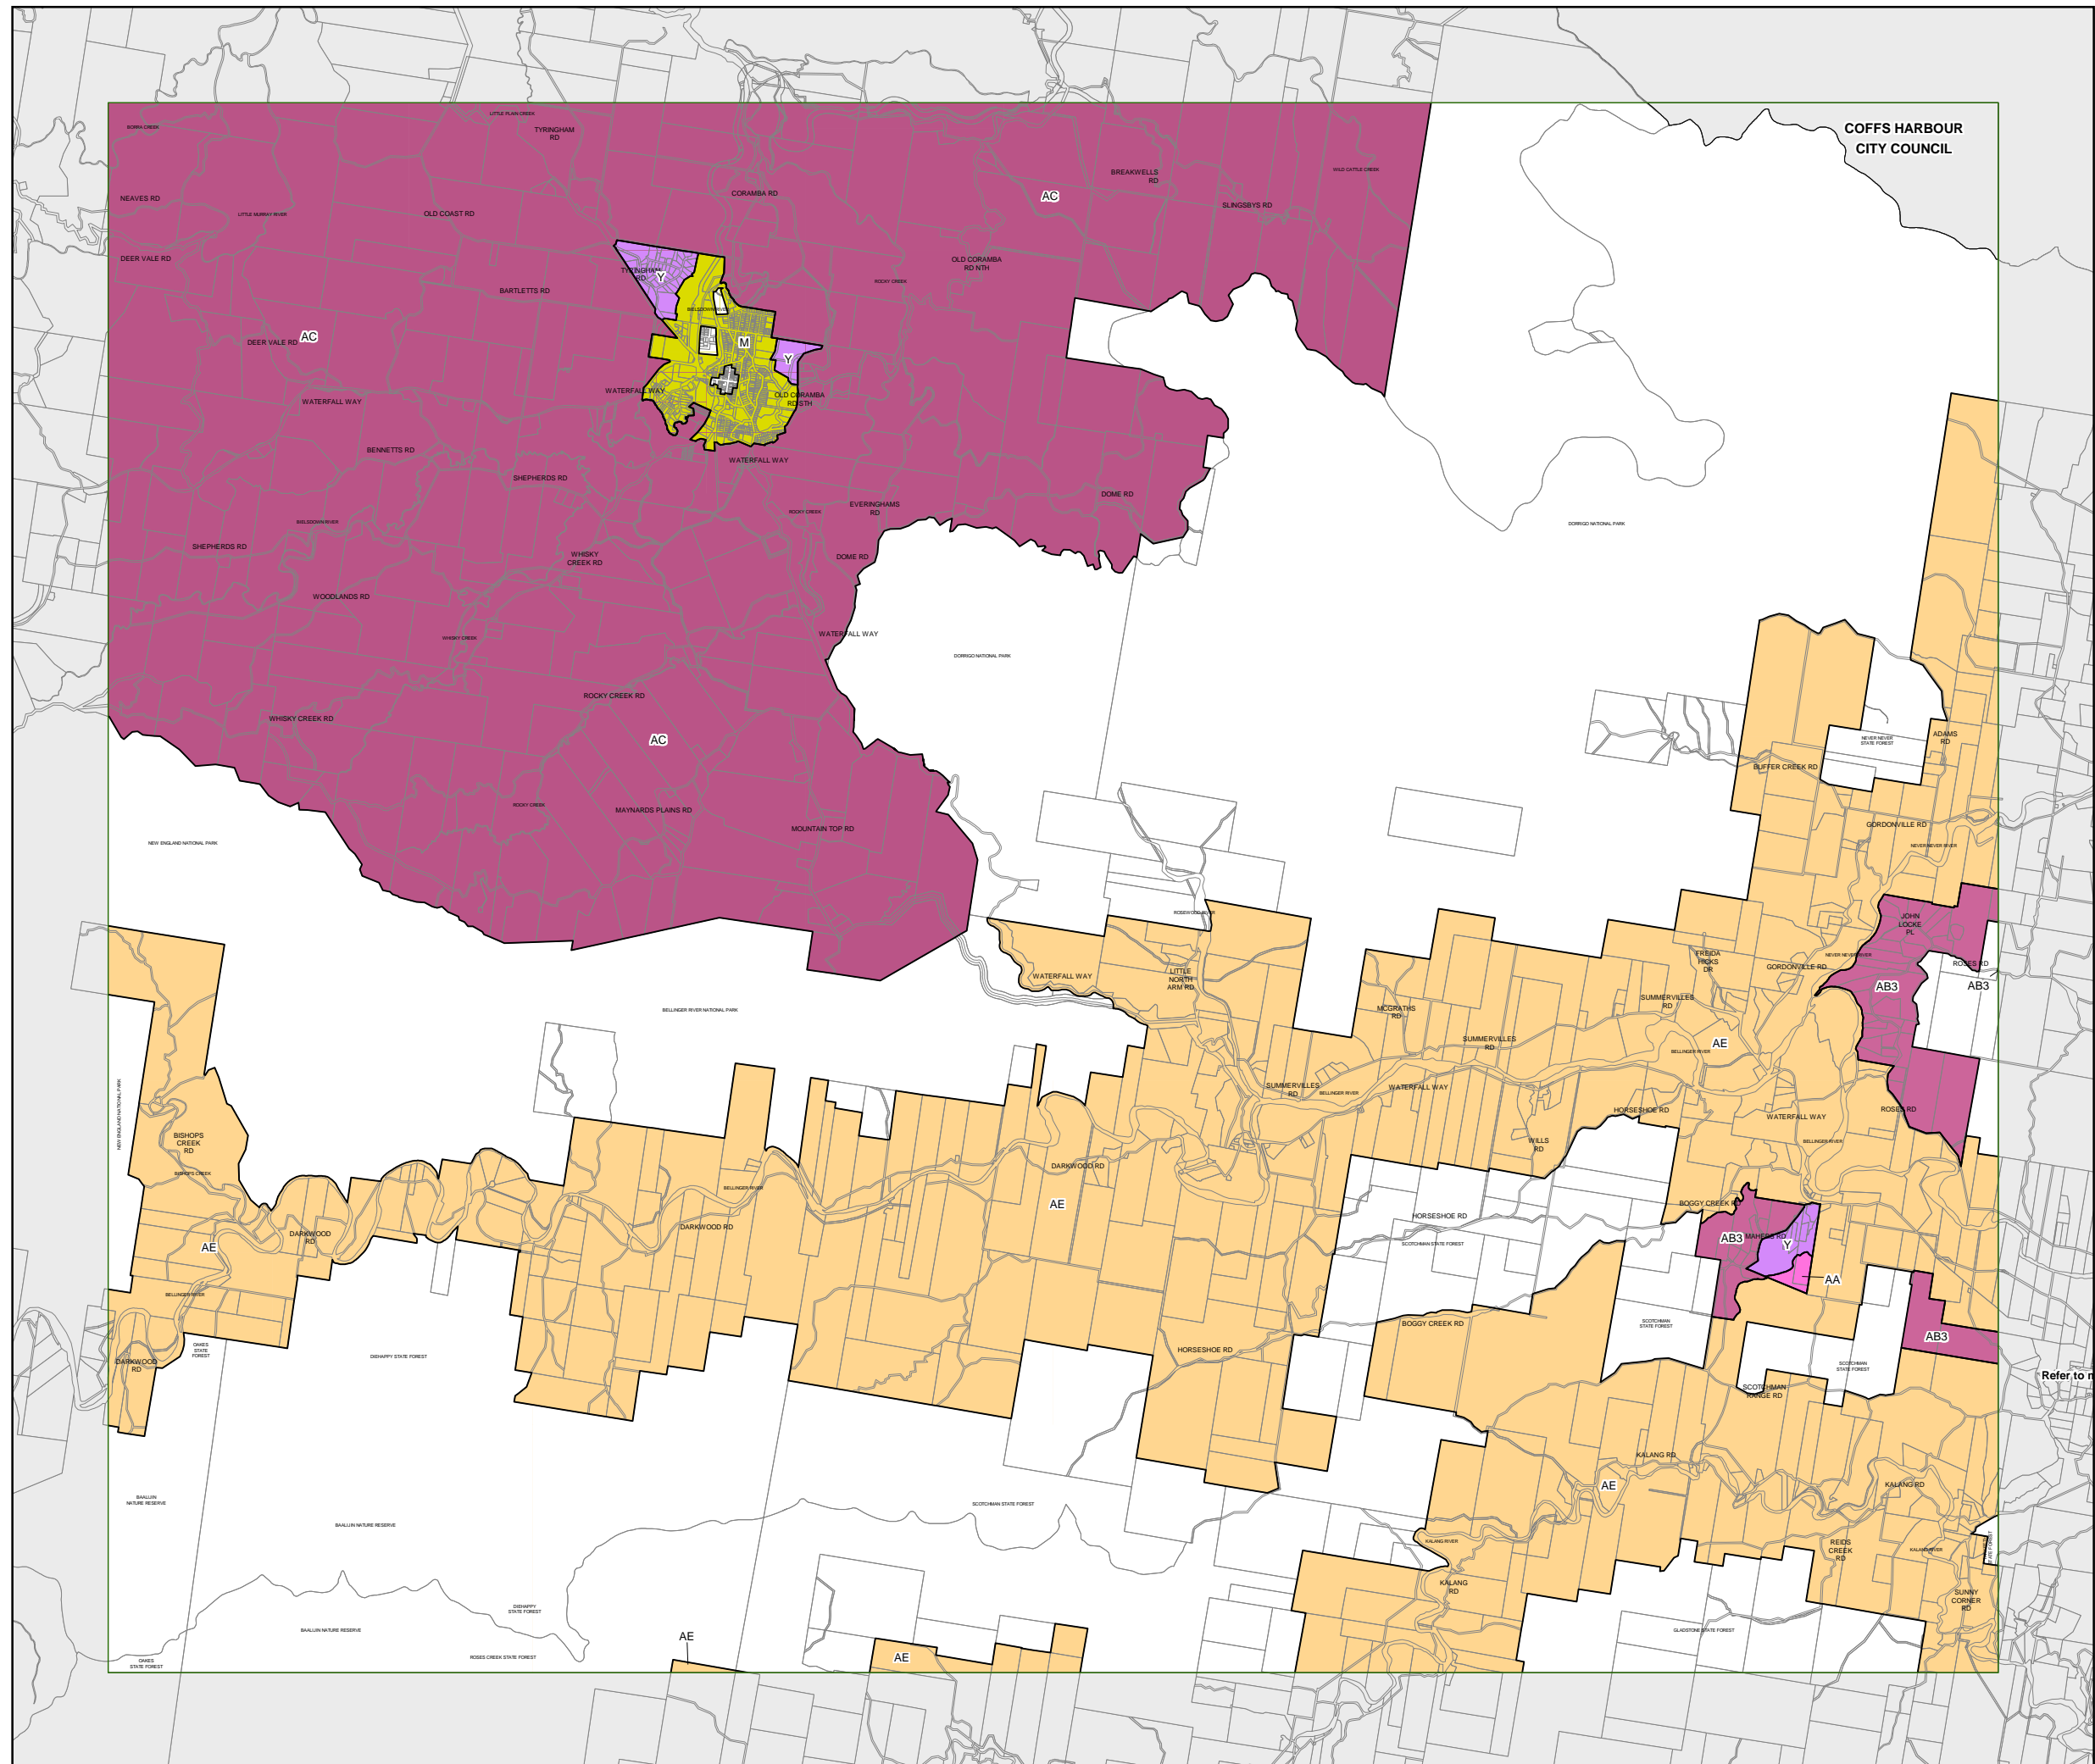

Bellingen Local Environmental Plan 2010

Lot Size Map Sheet LSZ_004

Minimum Lot Size (sq m)

M	600
X	5000
Y	1 ha
AA	5 ha
AB1	10 ha
AB2	20 ha
AB3	40 ha
AC	70 ha
AE	200 ha

Cadastral

Base data
24/2/2009 © Land and Property Information (LPI)
Addendum data
29/2/2012 © Bellingen Shire Council

Scale: 1:80,000 @ A3

Projection: GDA 1994
MGA Zone 56

Map identification number:
0600_COM_LSZ_004_080_20130315

COFFS HARBOUR CITY COUNCIL

Refer to