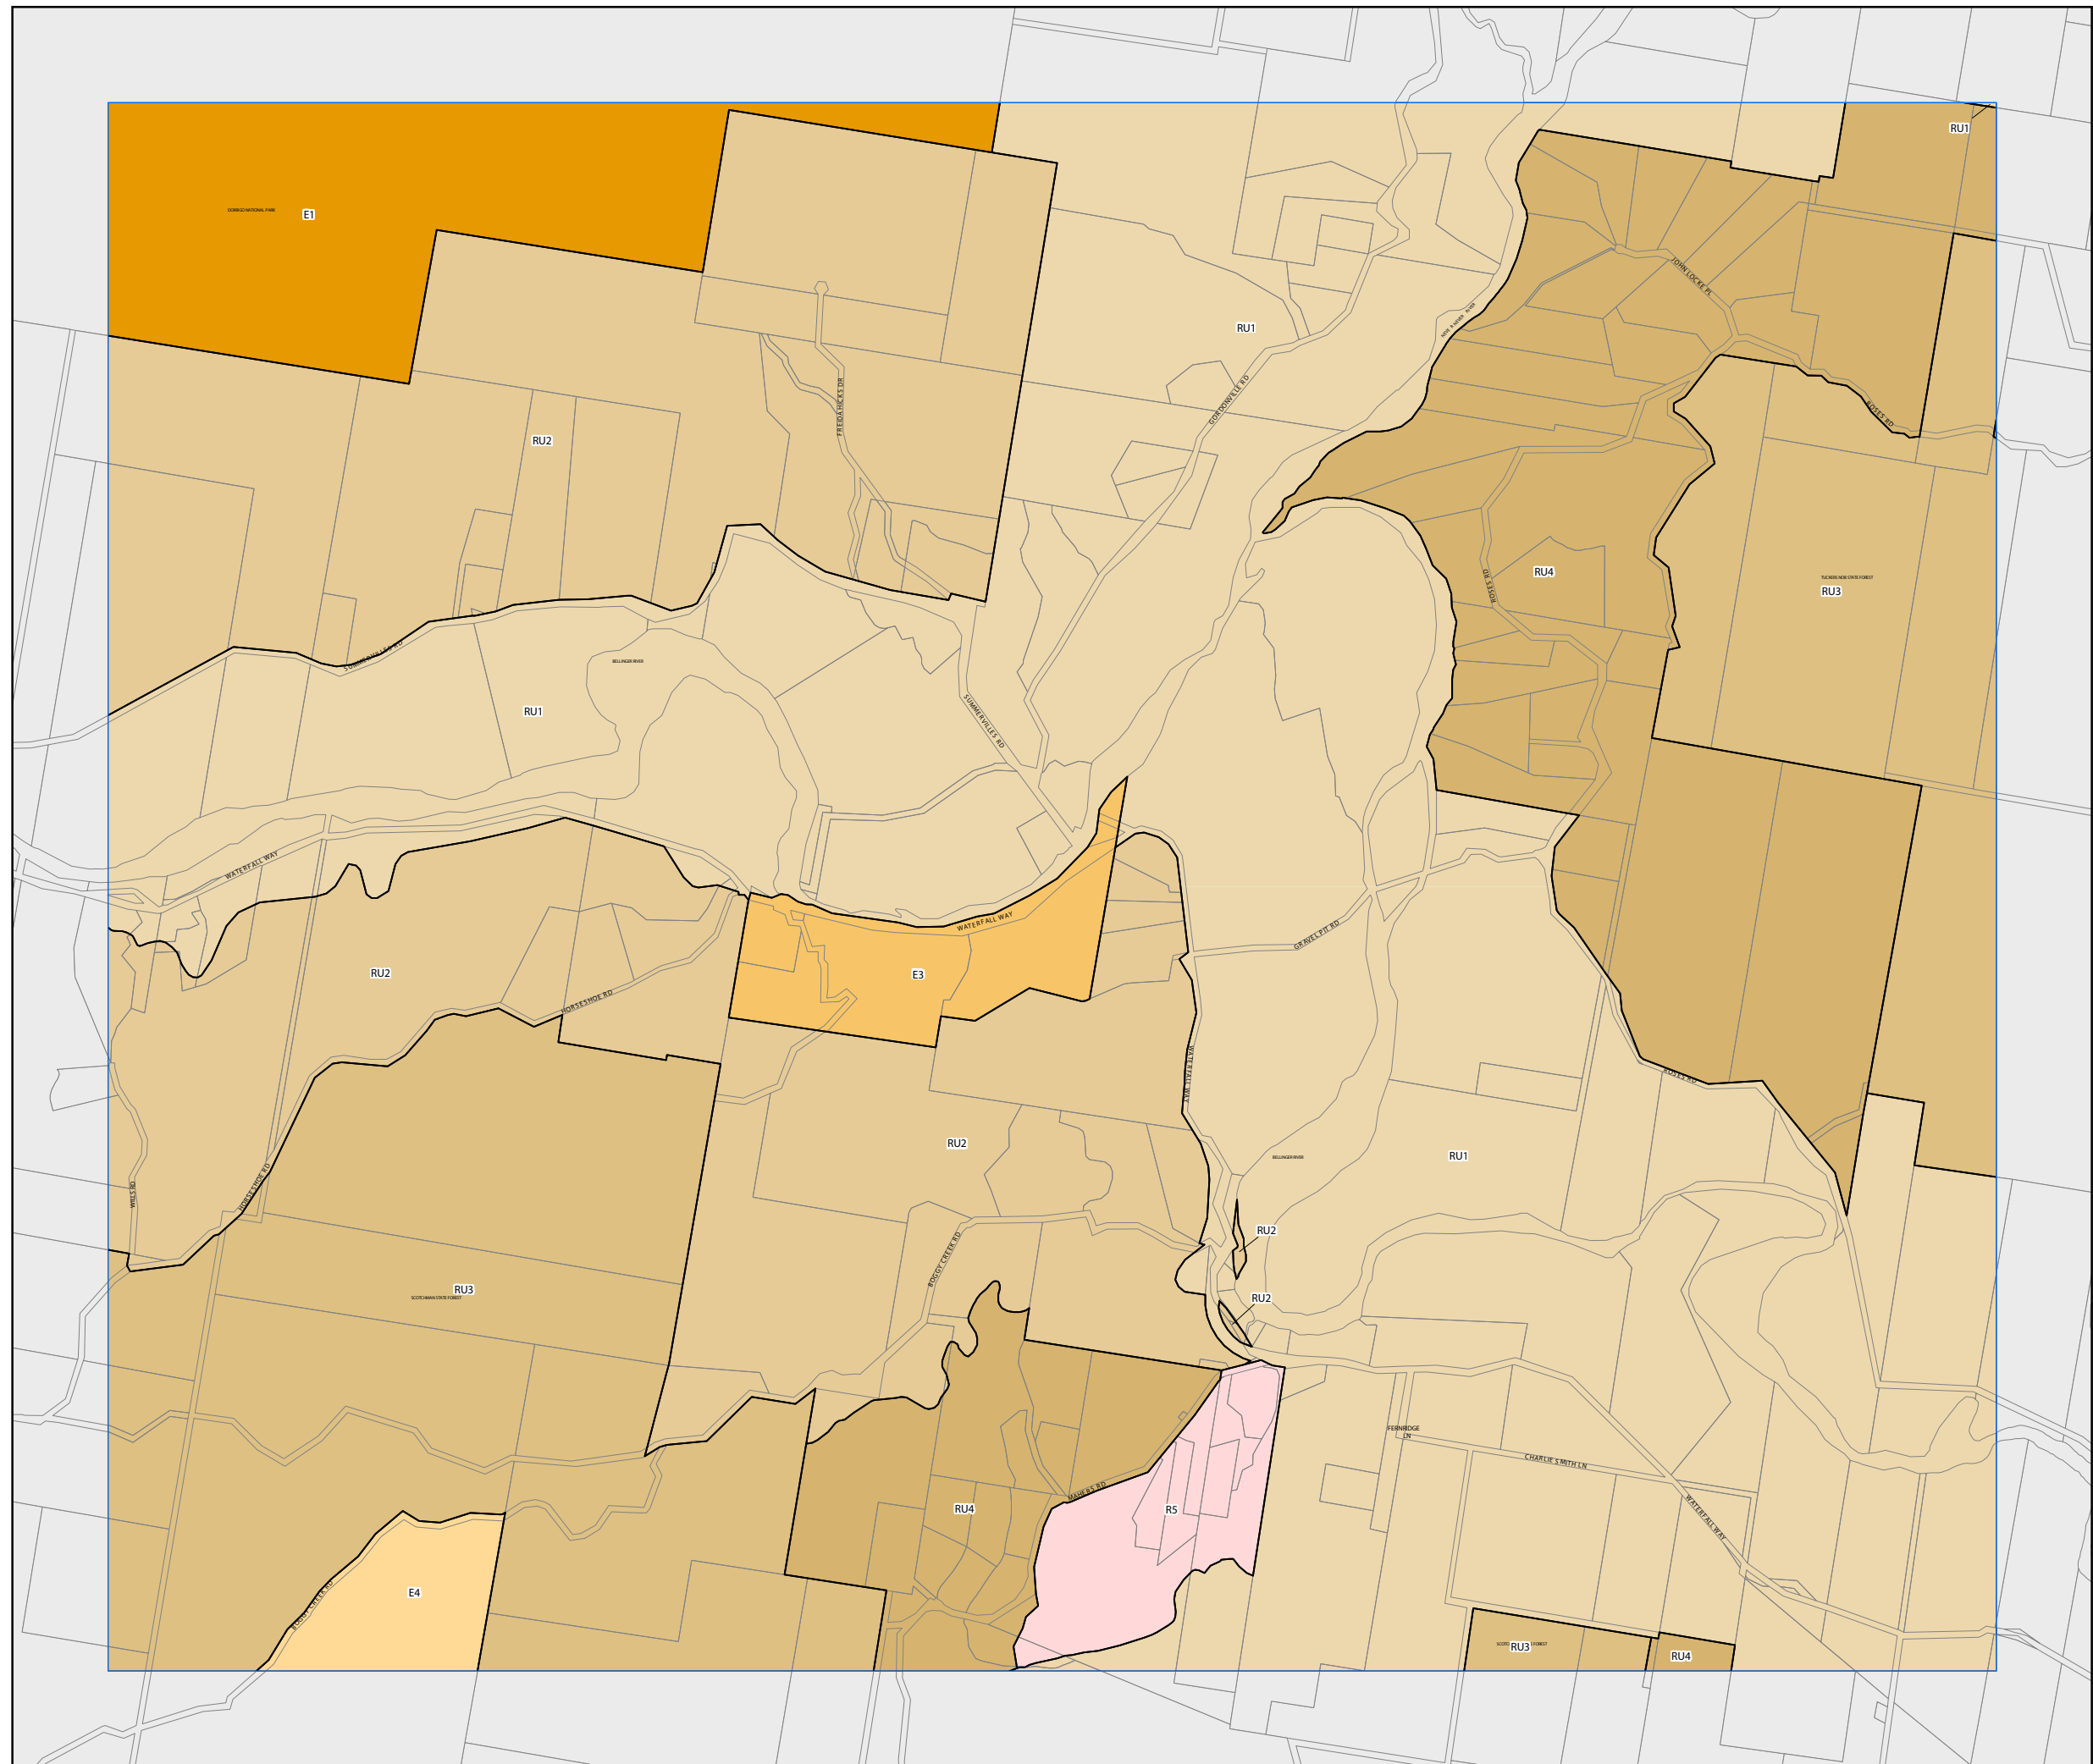

**Bellingen Local
Environmental Plan
2010**

**Land Zoning Map
Sheet LZN_004B**

Zone

- B1 Neighbourhood Centre
- B2 Local Centre
- E1 National Parks and Nature Reserves
- E2 Environmental Conservation
- E3 Environmental Management
- E4 Environmental Living
- IN1 General Industrial
- R1 General Residential
- R5 Large Lot Residential
- RE1 Public Recreation
- RE2 Private Recreation
- RU1 Primary Production
- RU2 Rural Landscape
- RU3 Forestry
- RU4 Rural Small Holdings
- SP1 Special Activities
- SP2 Infrastructure
- W1 Natural Waterways
- W2 Recreational Waterways

Cadastre

- Cadastre 23/3/2010 © LPMA & Bellingen Shire Council

Scale: 1:20,000 @ A3

Projection: GDA 1994
MGA Zone 56