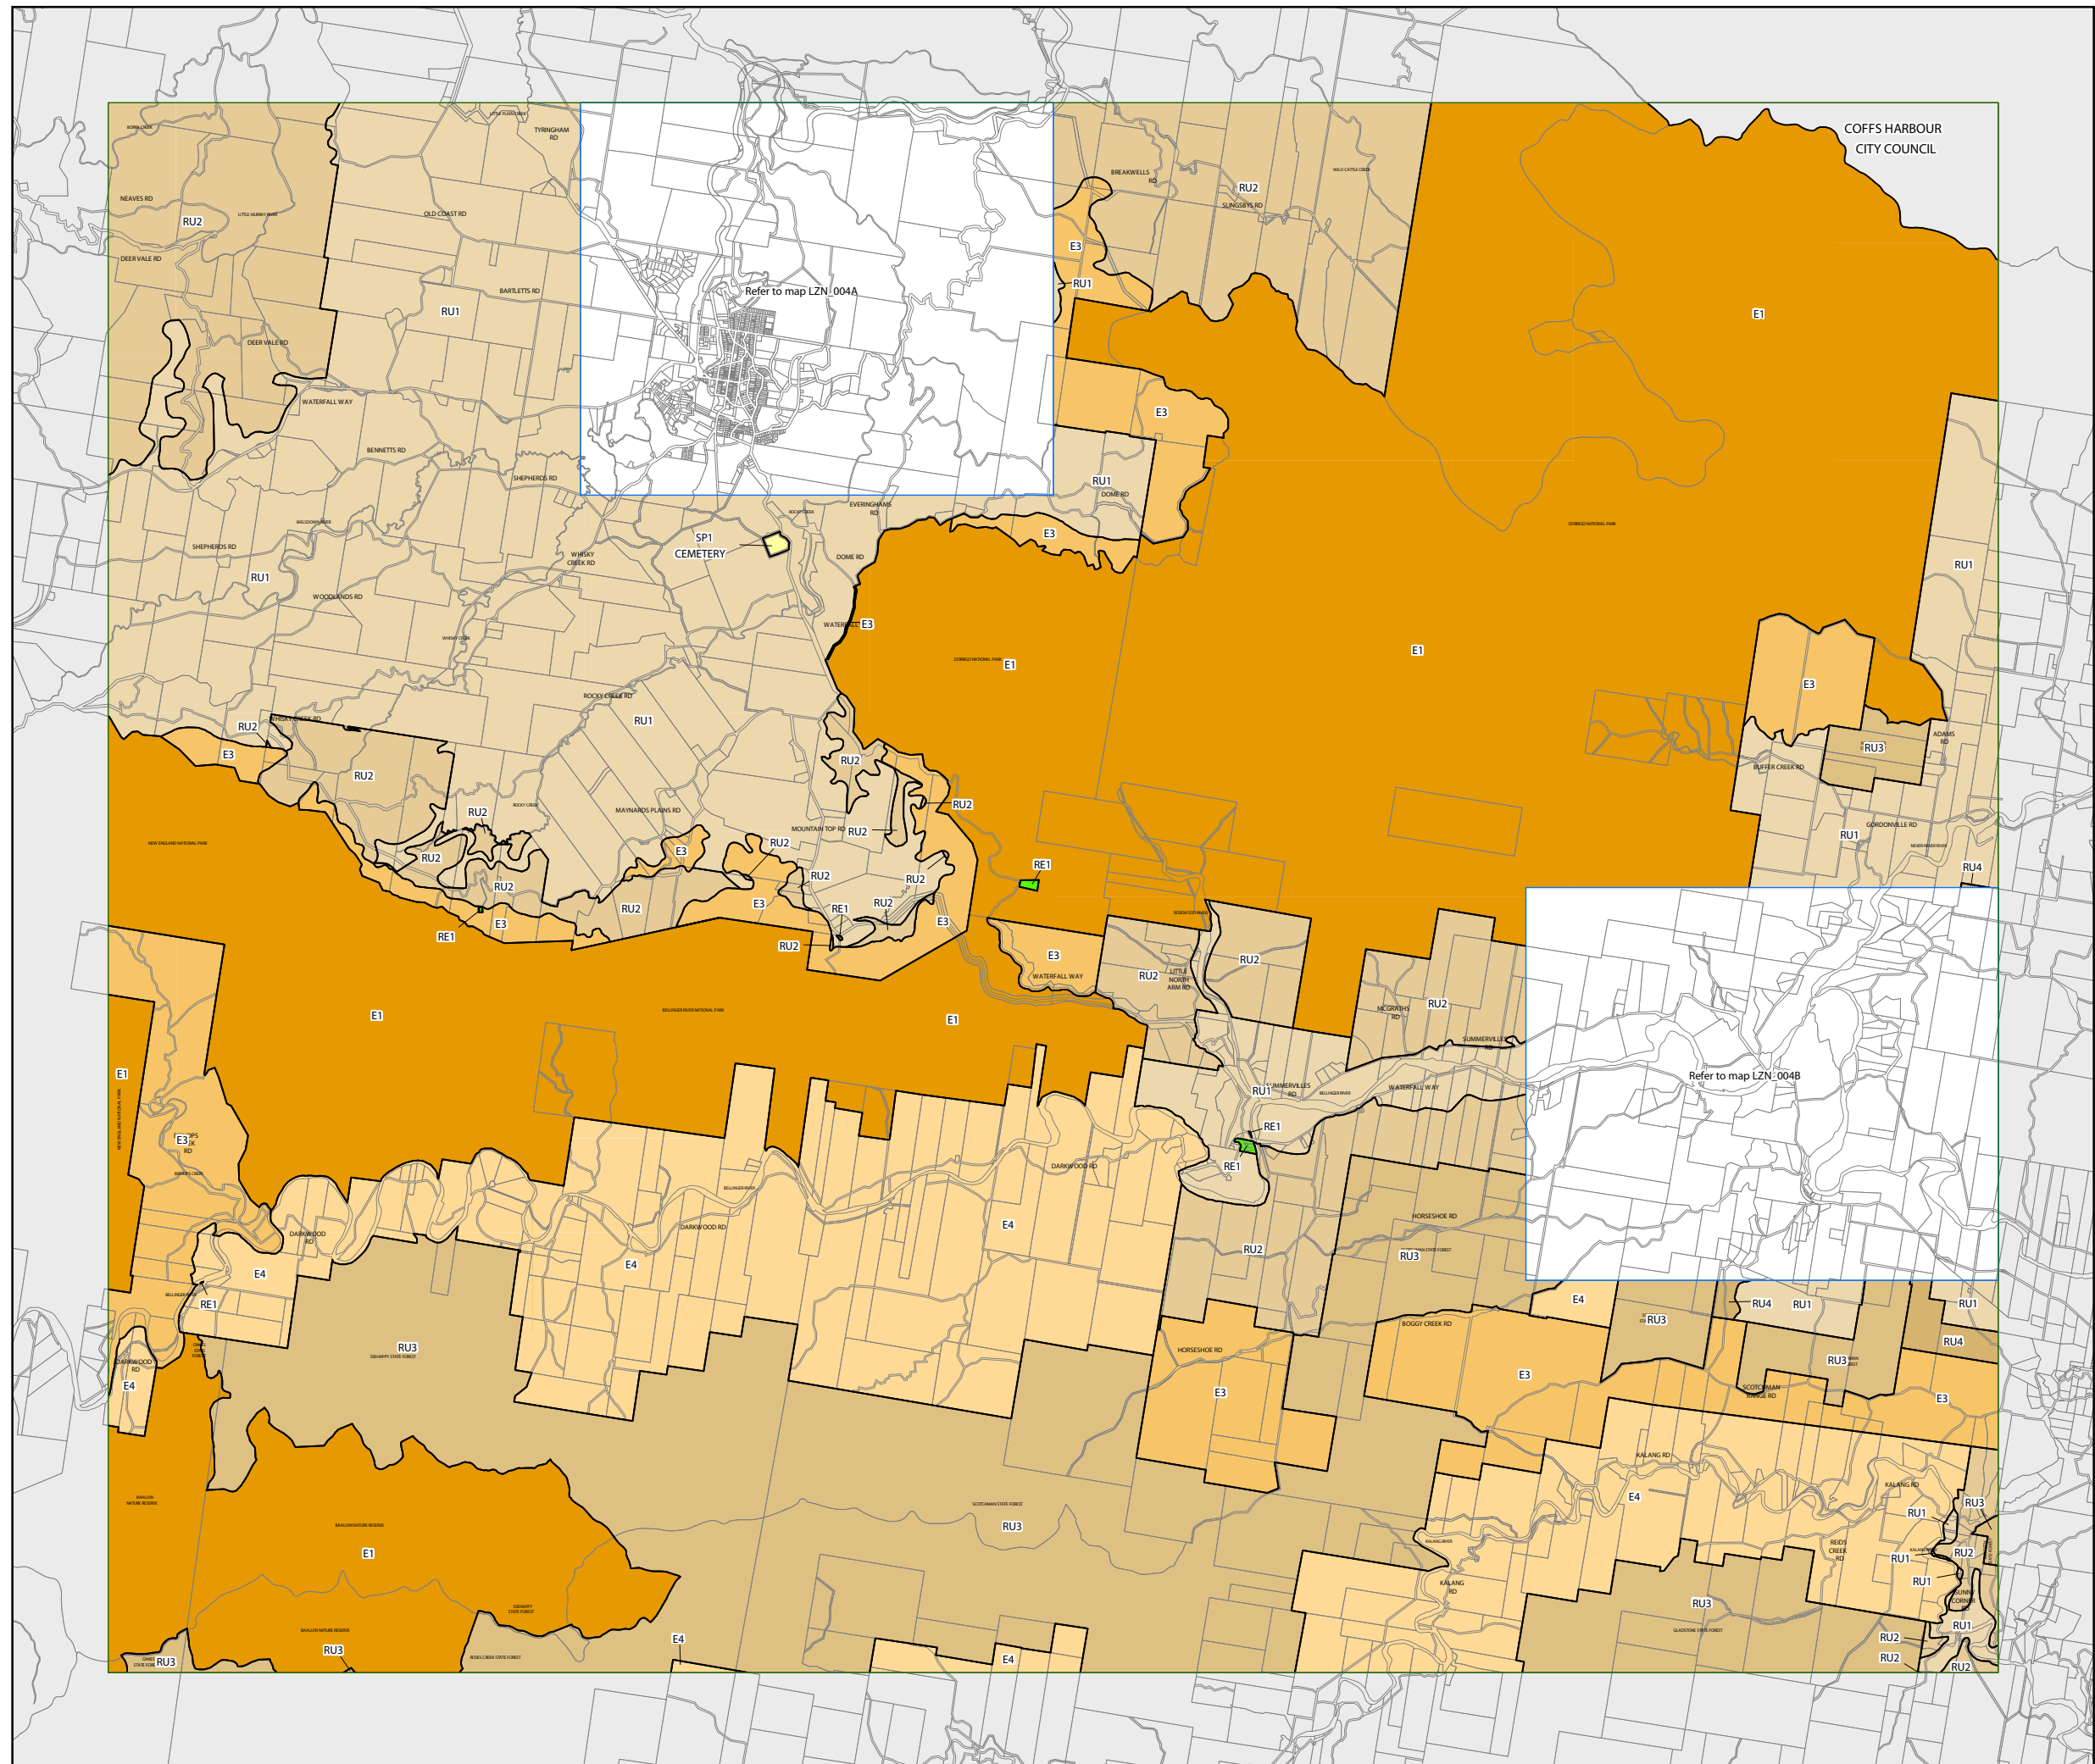

Bellingen Local Environmental Plan 2010

Land Zoning Map Sheet LZN_004

Zone

- B1 Neighbourhood Centre
- B2 Local Centre
- E1 National Parks and Nature Reserves
- E2 Environmental Conservation
- E3 Environmental Management
- E4 Environmental Living
- IN1 General Industrial
- R1 General Residential
- R5 Large Lot Residential
- RE1 Public Recreation
- RE2 Private Recreation
- RU1 Primary Production
- RU2 Rural Landscape
- RU3 Forestry
- RU4 Rural Small Holdings
- SP1 Special Activities
- SP2 Infrastructure
- W1 Natural Waterways
- W2 Recreational Waterways

Cadastre

- Cadastre 23/3/2010 © LPMA & Bellingen Shire Council

Scale: 1:80,000 @ A3

Projection: GDA 1994
MGA Zone 56

Map identification number:
0600_COM_LZN_004_080_20100622