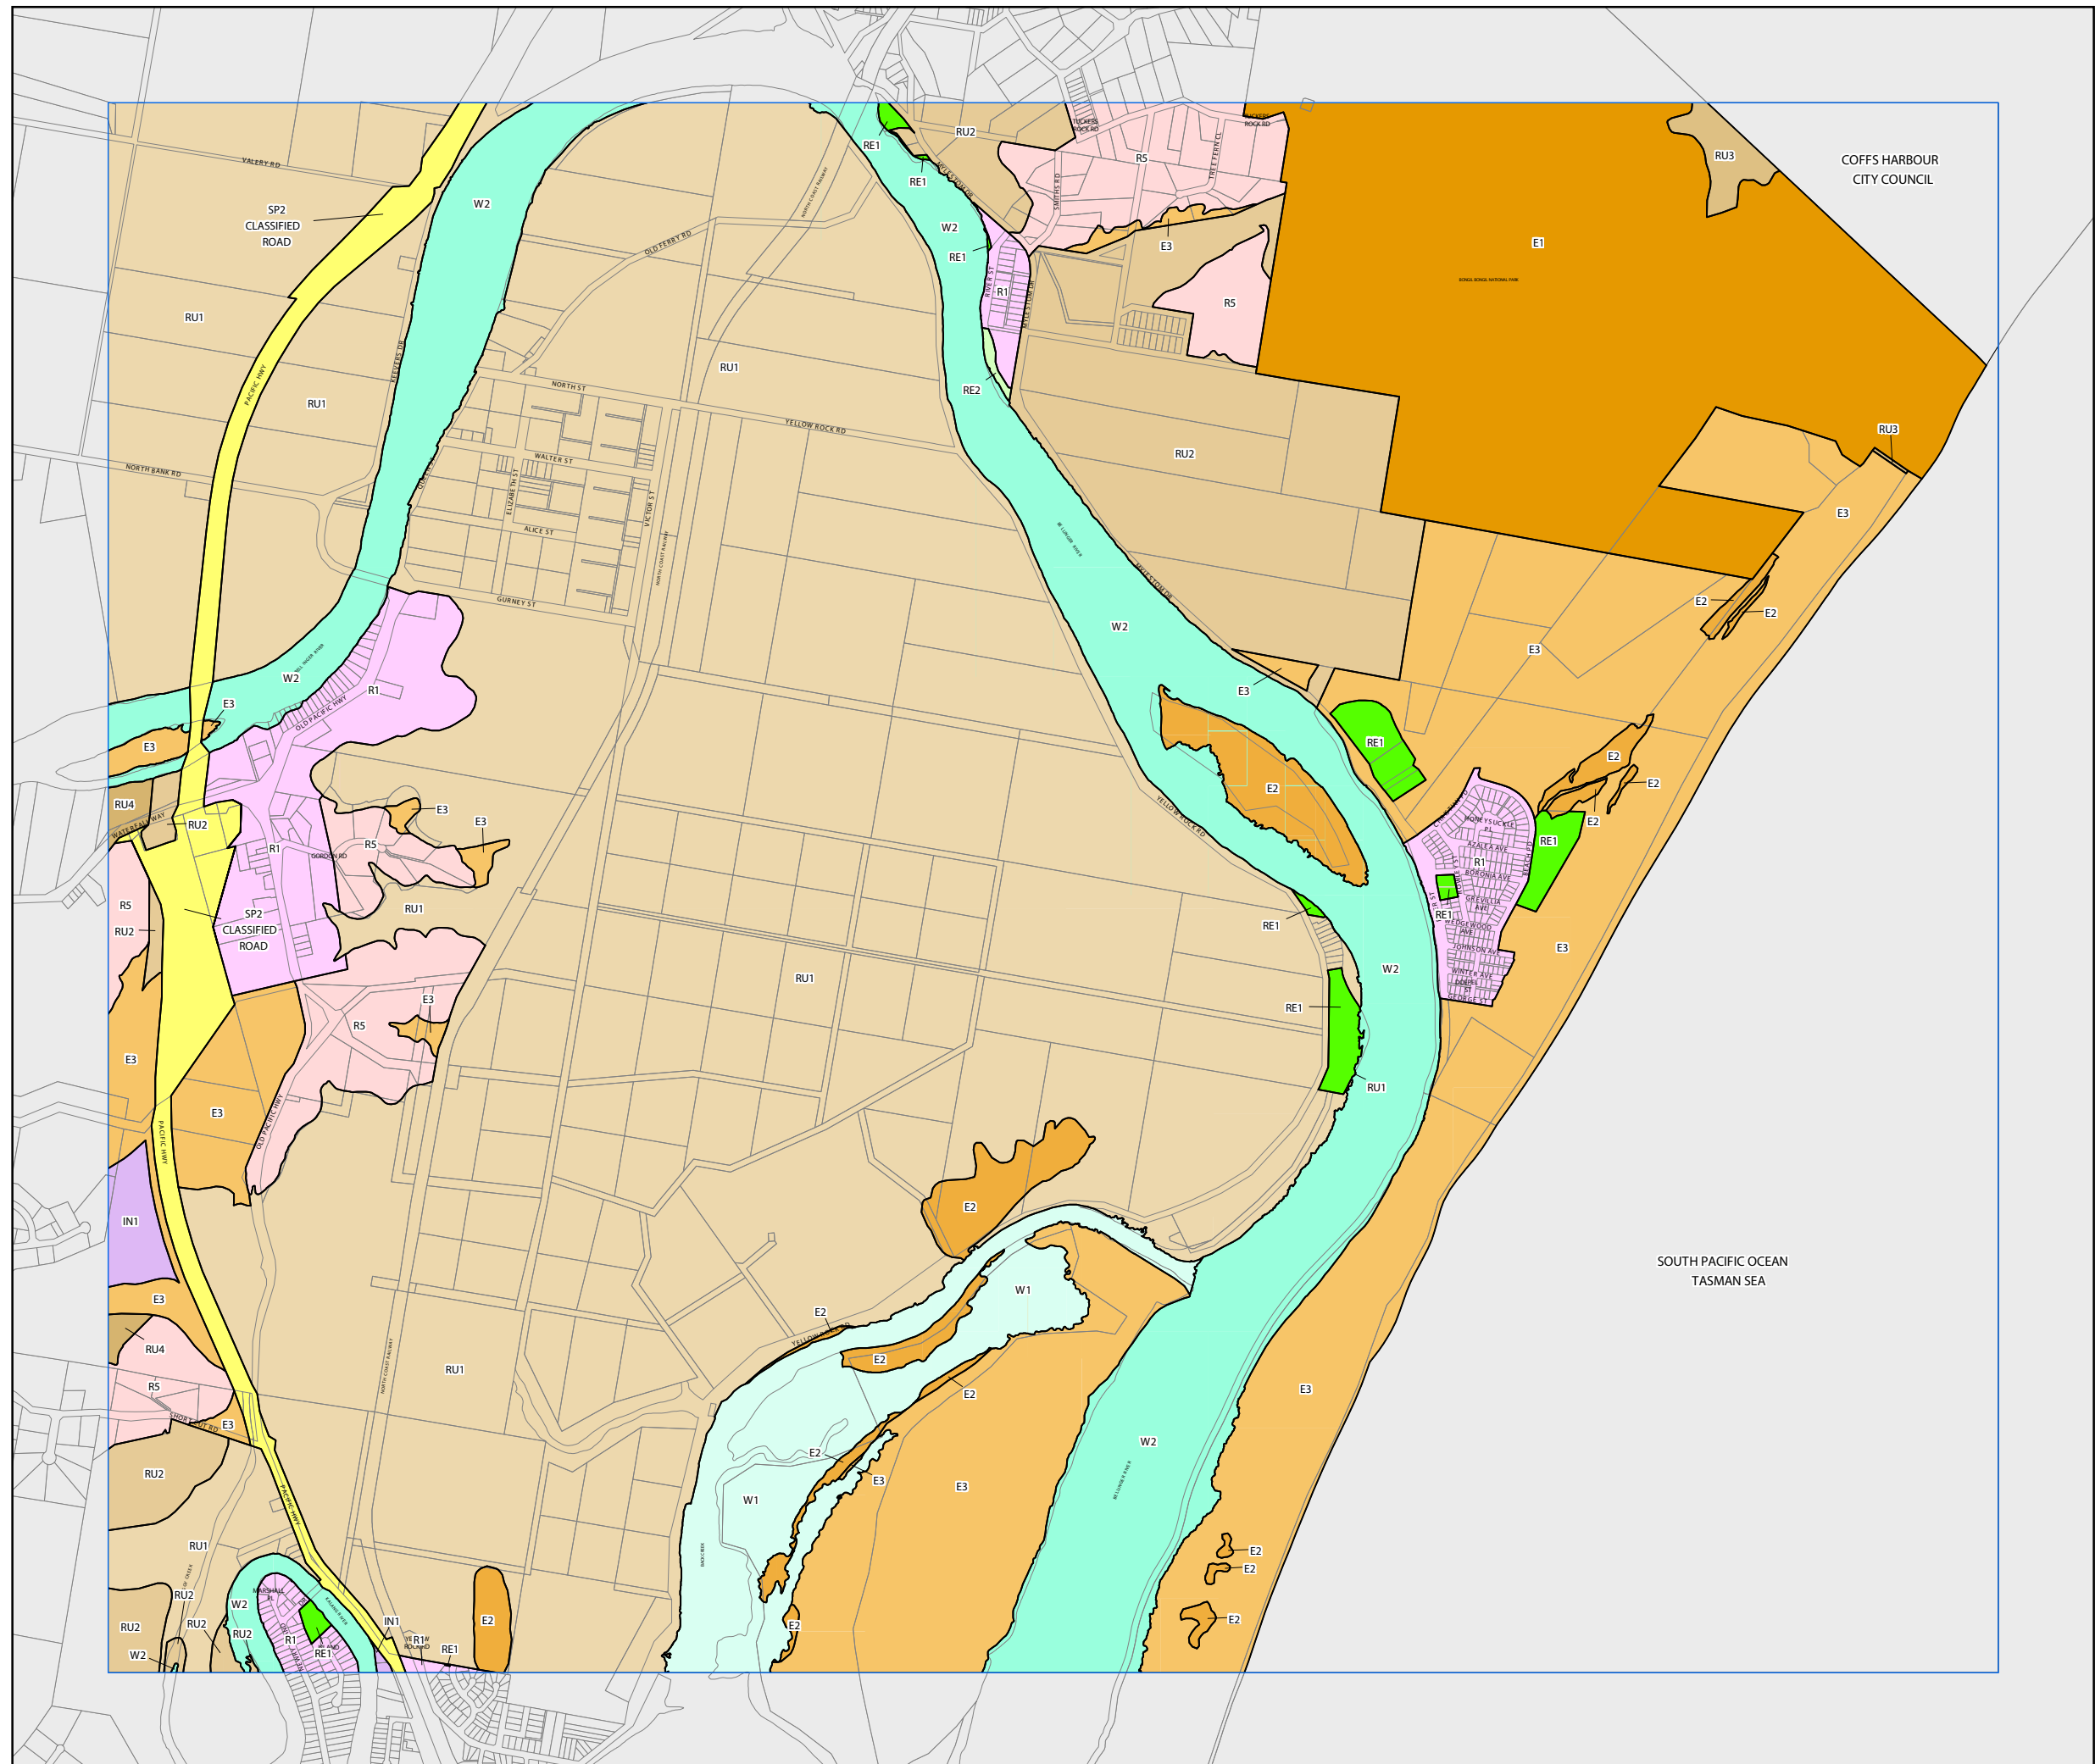

**Bellingen Local
Environmental Plan
2010**

**Land Zoning Map
Sheet LZN_006E**

Zone

- B1 Neighbourhood Centre
- B2 Local Centre
- E1 National Parks and Nature Reserves
- E2 Environmental Conservation
- E3 Environmental Management
- E4 Environmental Living
- IN1 General Industrial
- R1 General Residential
- R5 Large Lot Residential
- RE1 Public Recreation
- RE2 Private Recreation
- RU1 Primary Production
- RU2 Rural Landscape
- RU3 Forestry
- RU4 Rural Small Holdings
- SP1 Special Activities
- SP2 Infrastructure
- W1 Natural Waterways
- W2 Recreational Waterways

Cadastre

- Cadastre 23/3/2010 © LPMA & Bellingen Shire Council

Projection: GDA 1994
MGA Zone 56

Map identification number:
0600_COM_LZN_006E_020_20100622