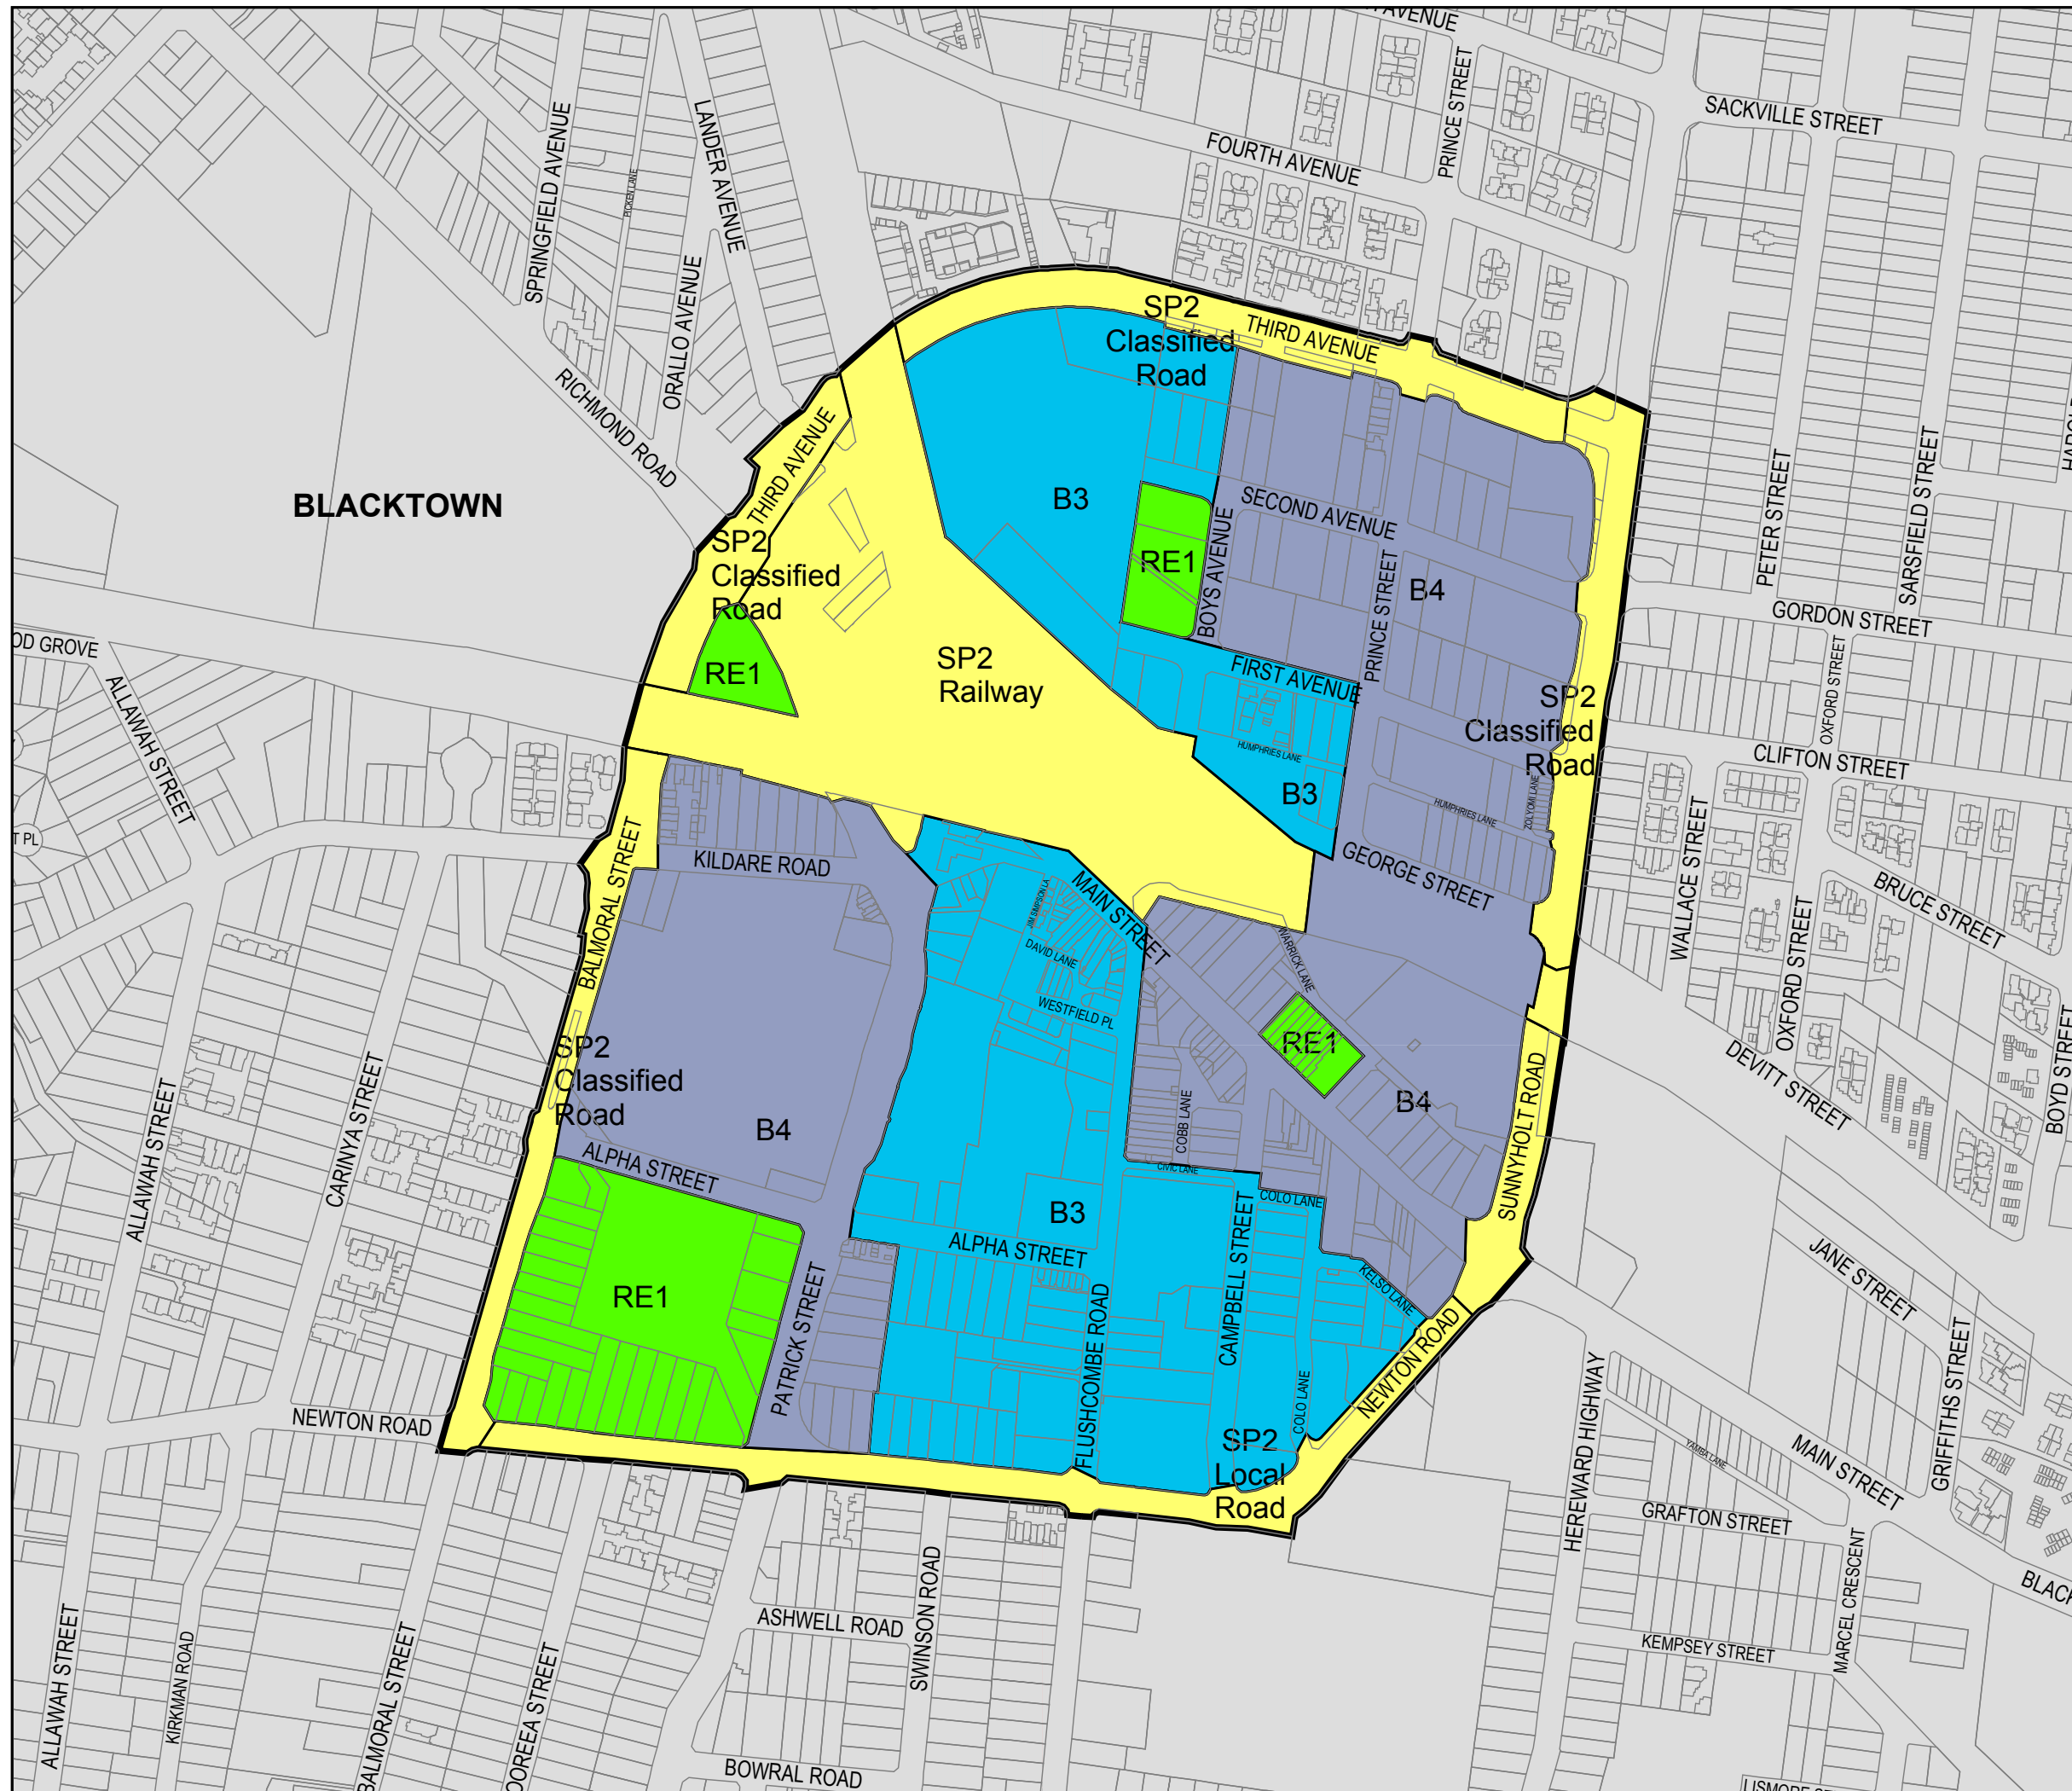

Blacktown Local Environmental Plan (Central Business District) 2012

Land Zoning Map
Sheet LZN_001

Zone

- B3 Commercial Core
- B4 Mixed Use
- RE1 Public Recreation
- SP2 Infrastructure

Cadastre

- Cadastre © Blacktown City Council 15/11/2012

Projection: GDA 1994
MGA Zone 56

Scale @ A3: 1:5000

Map identification number:

0750_CEN_LZN_001_005_20121214