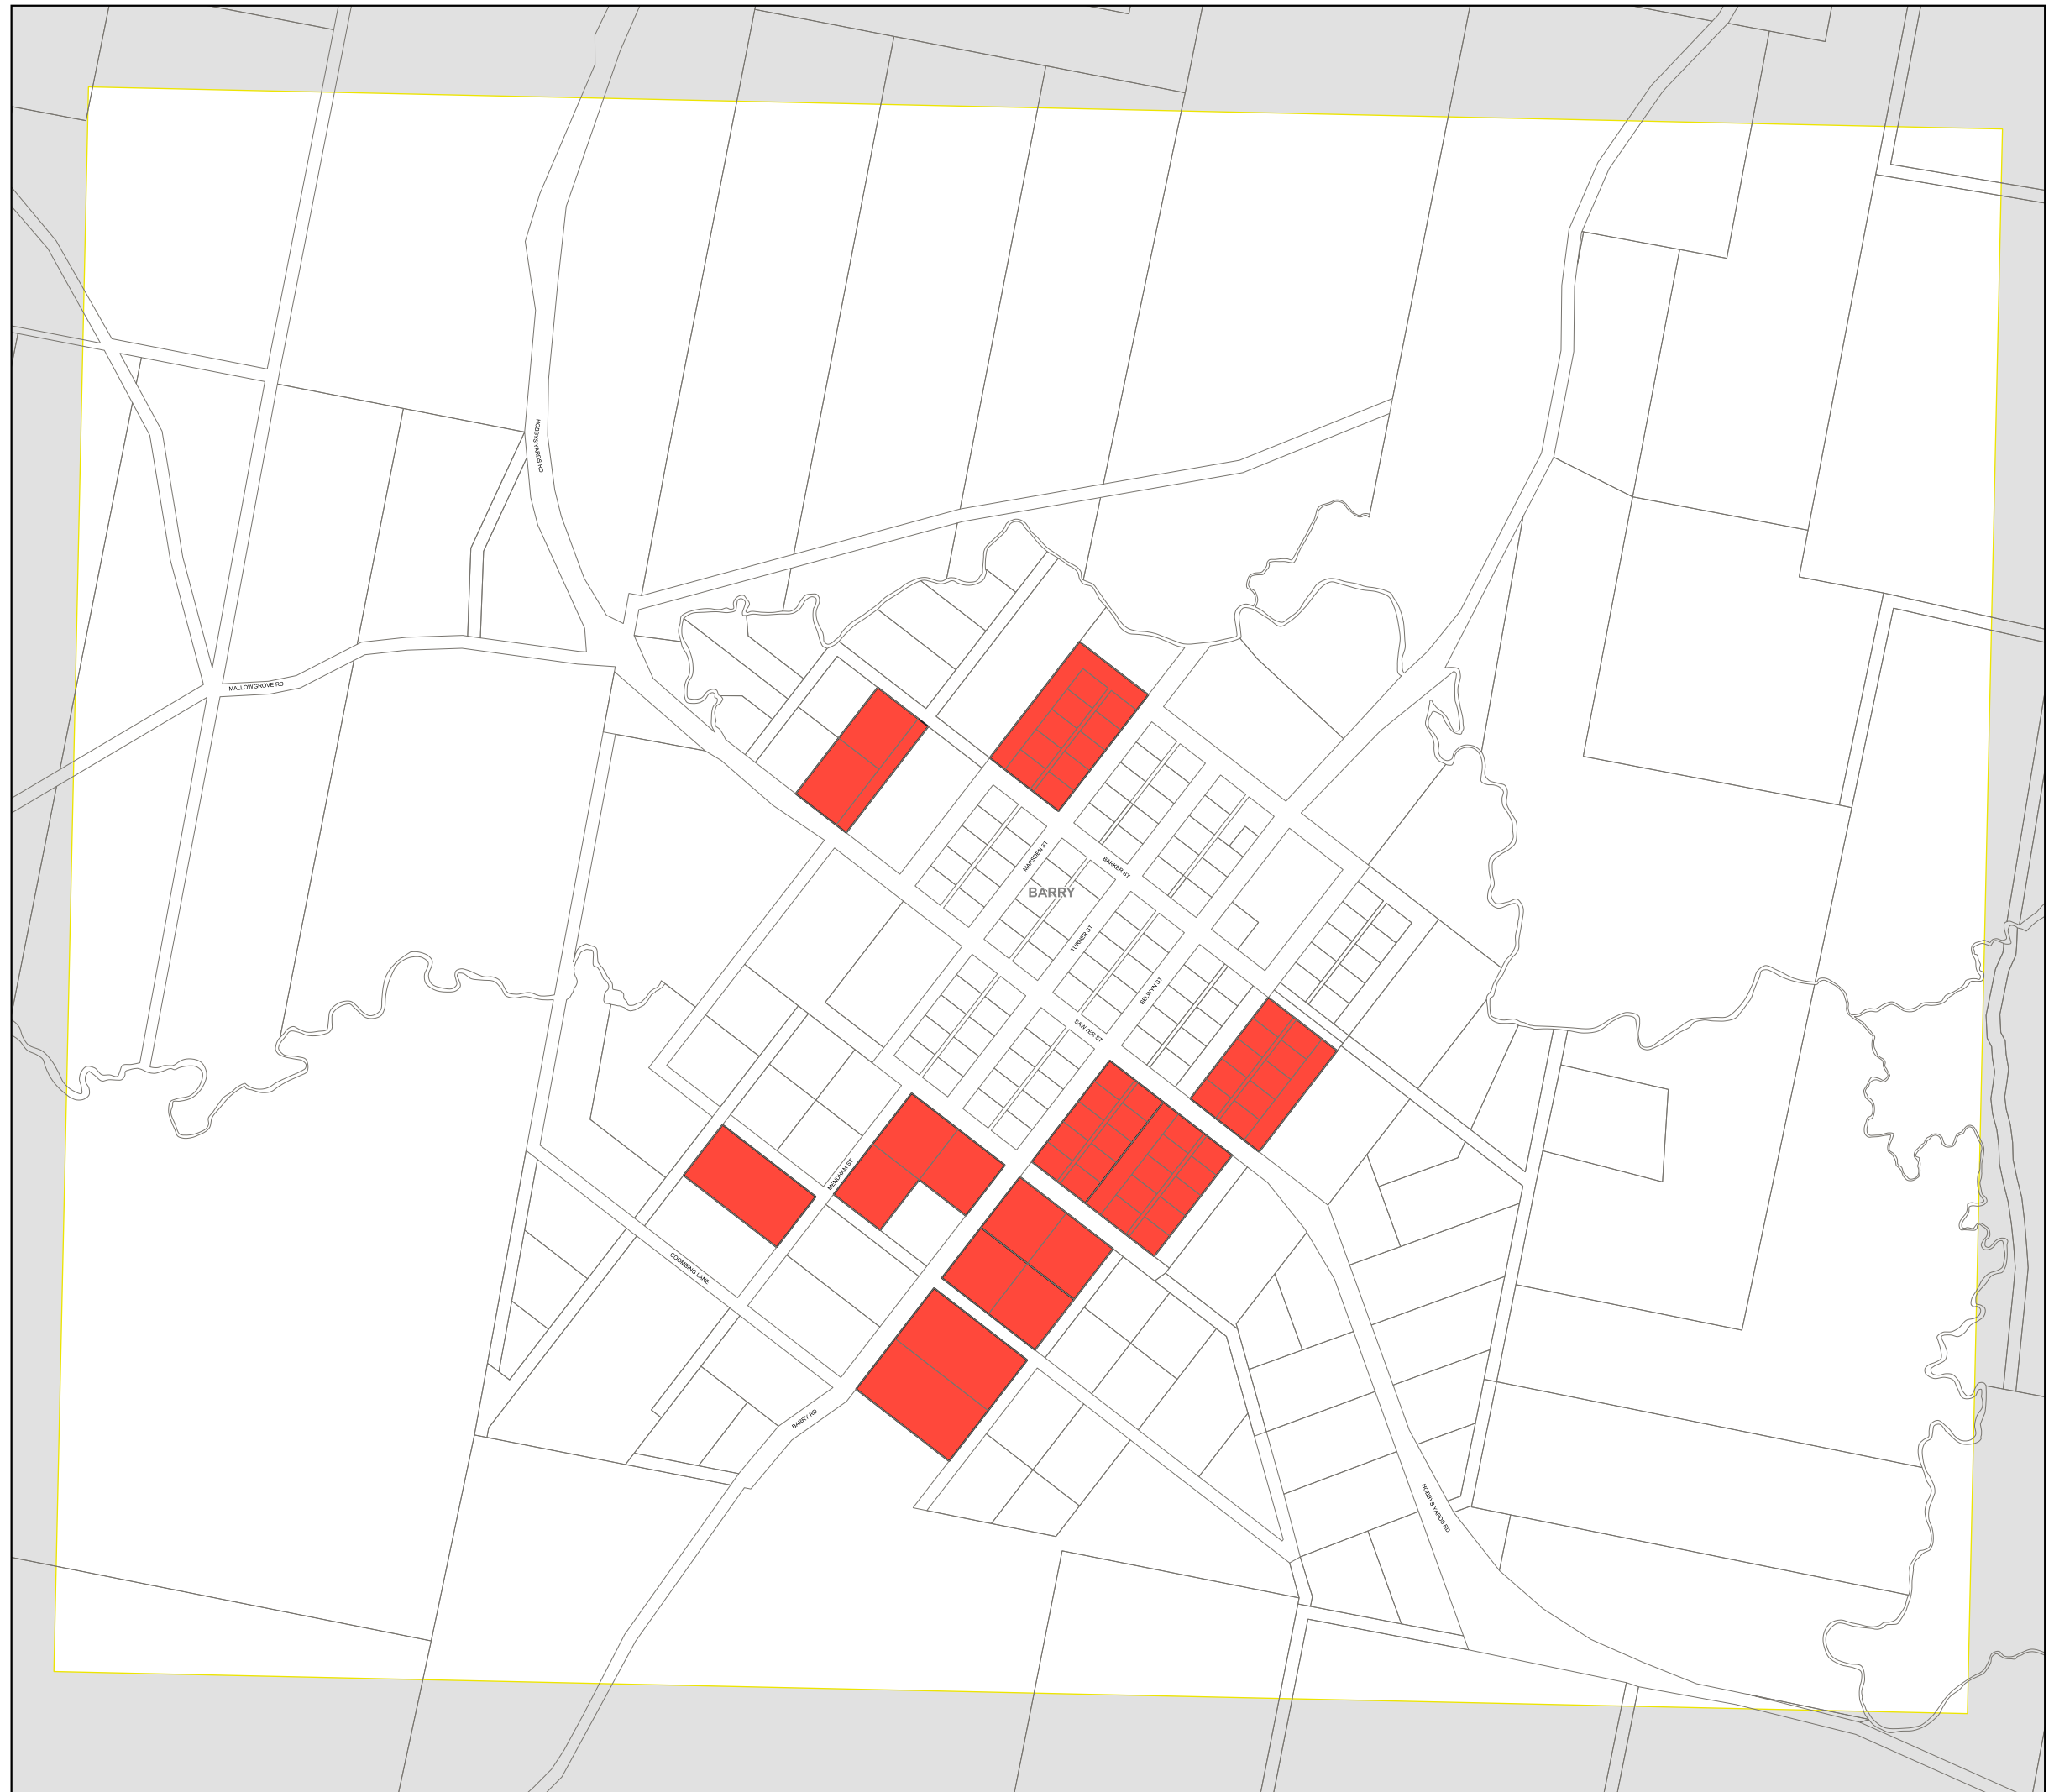

# Blayney Local Environmental Plan 2012

Dwelling Opportunity Map - Sheet DWE\_005C

**Dwelling Opportunity**  
 Dwelling Opportunity

**Cadastral**  
 Cadastral 16/11/2022 © Spatial Services

Projection GDA 1994  
MGA Zone 55

Scale 1:10,000 @A3

Map identification number: 0850\_COM\_DWE\_005C\_010\_20230101