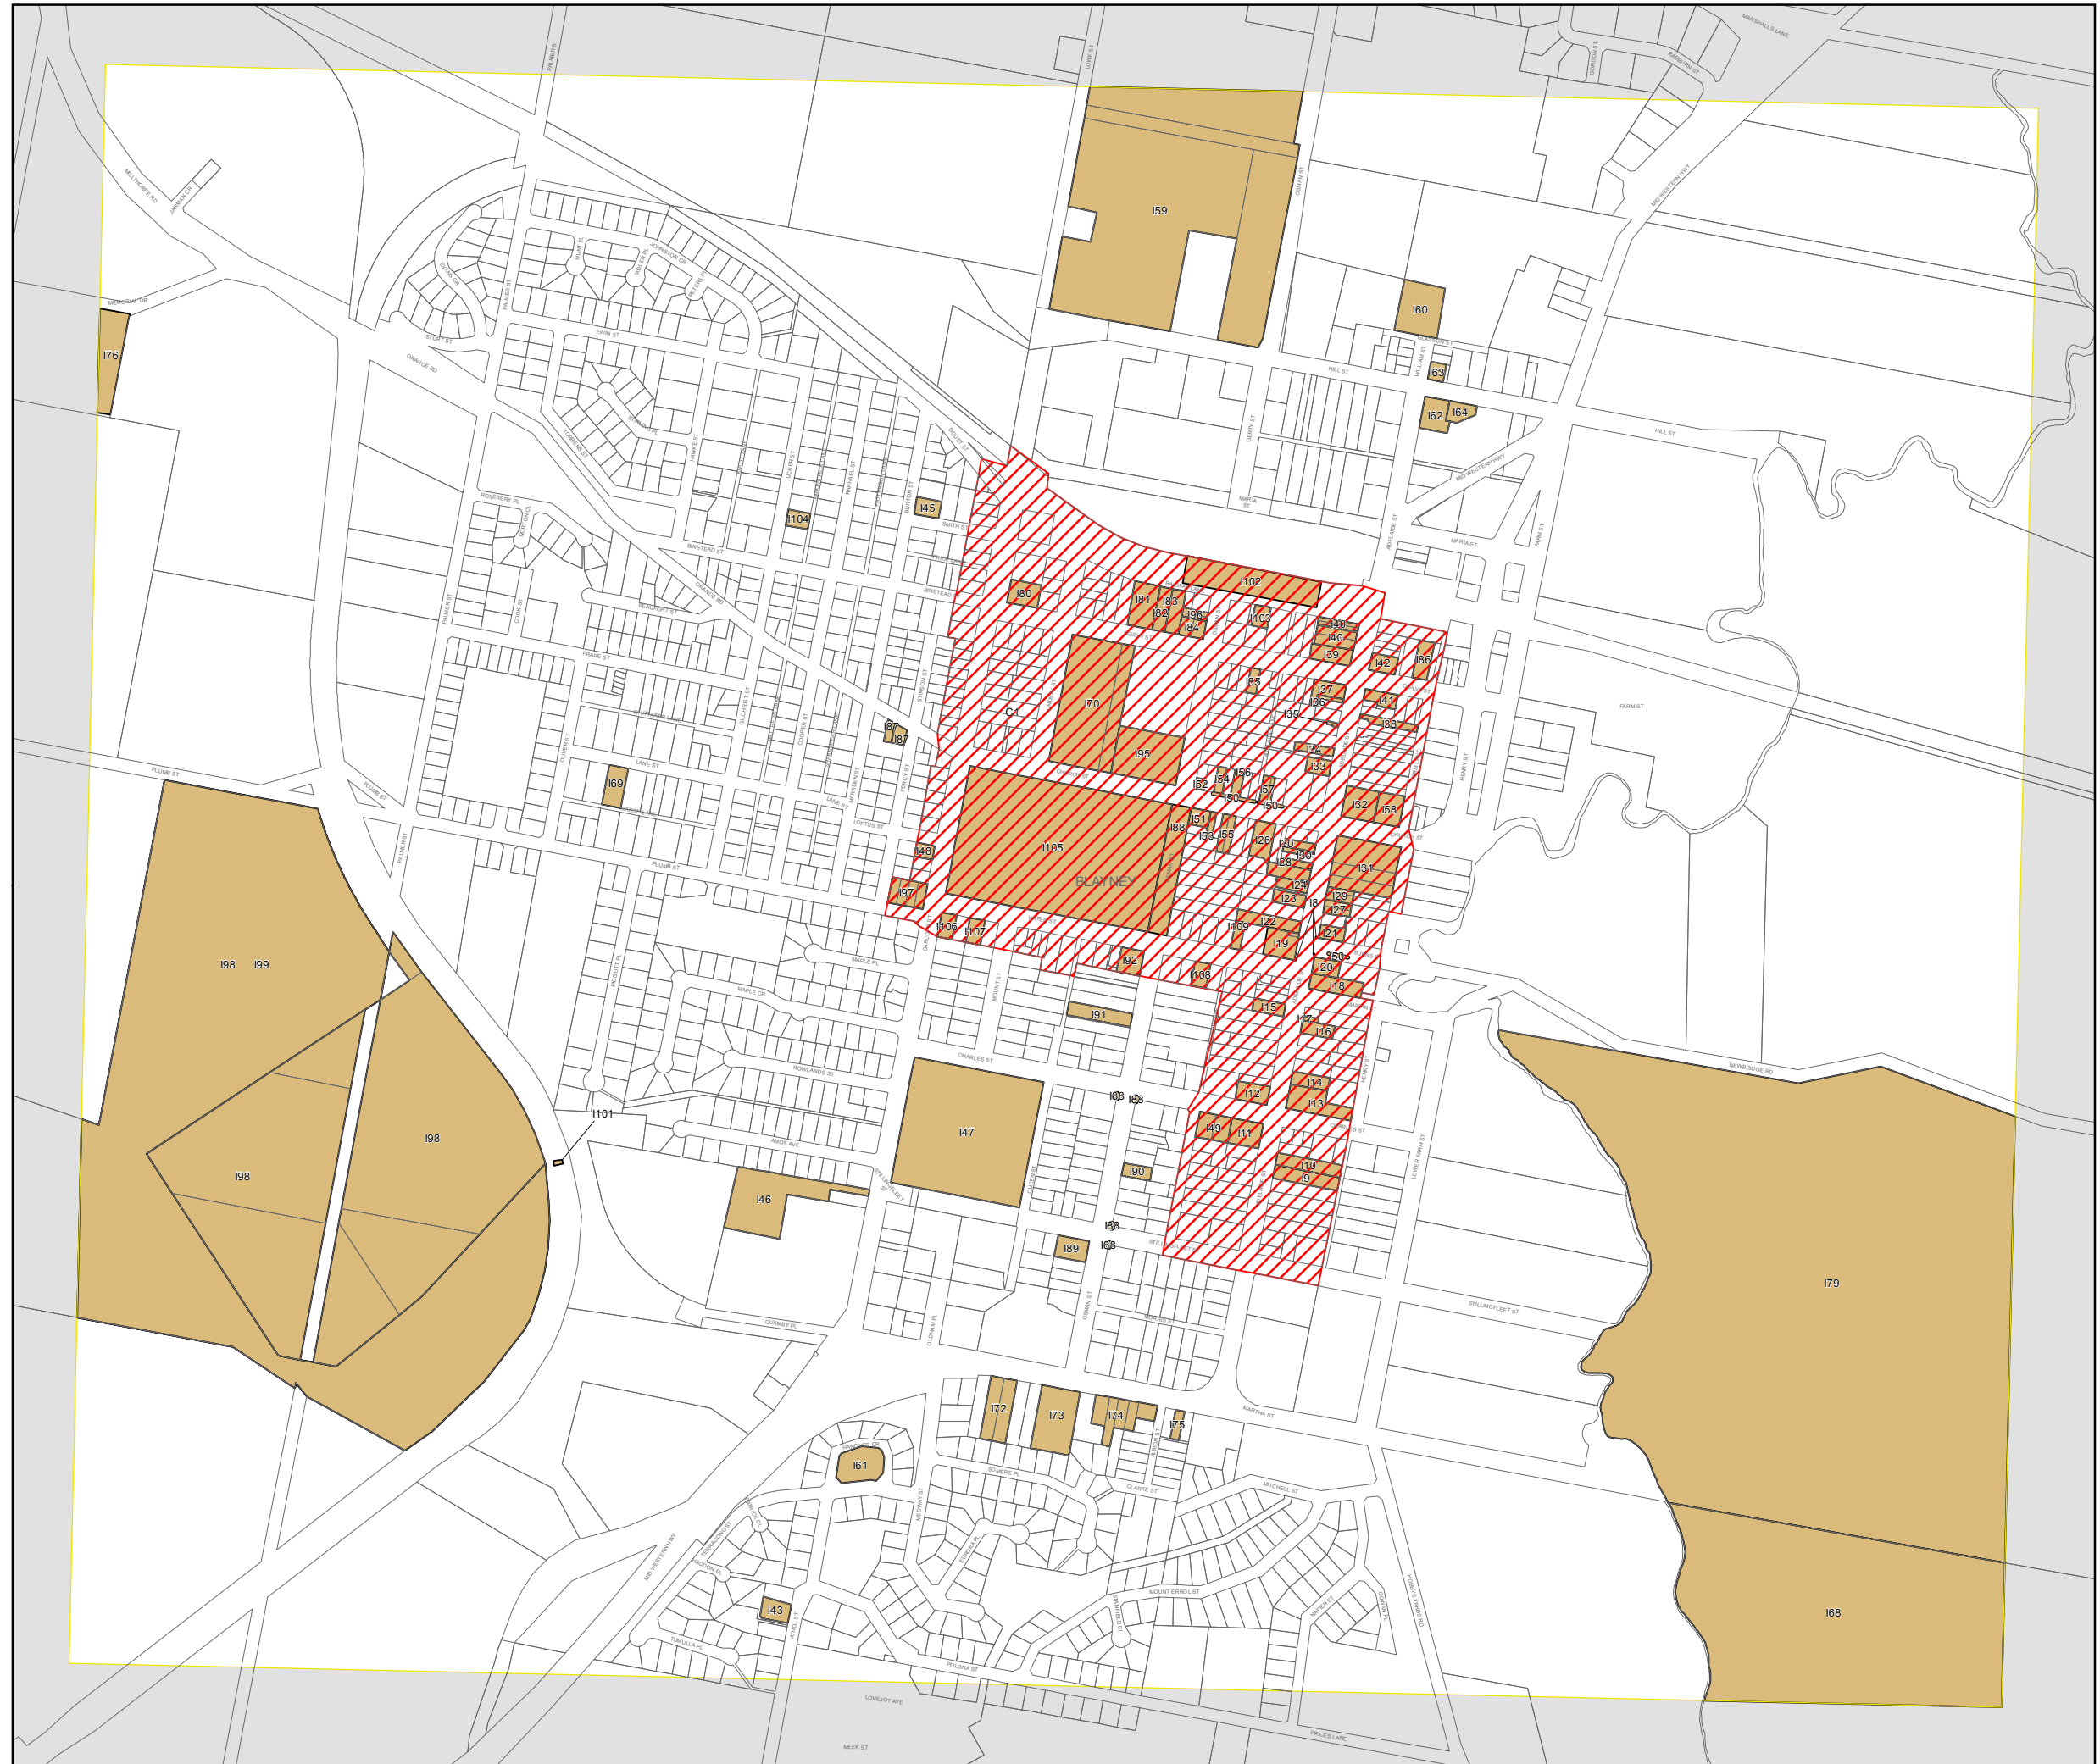

Blayney Local Environmental Plan 2012

Heritage Map - Sheet HER_004BA

Heritage

Conservation area - General

Item - General

Cadastre

Cadastre 03/11/2010 © Land and Property Information (LP1)

Projection: GDA 1994
MGA Zone 55
Map identification number: 0850_COM_HER_004BA_010_20120926