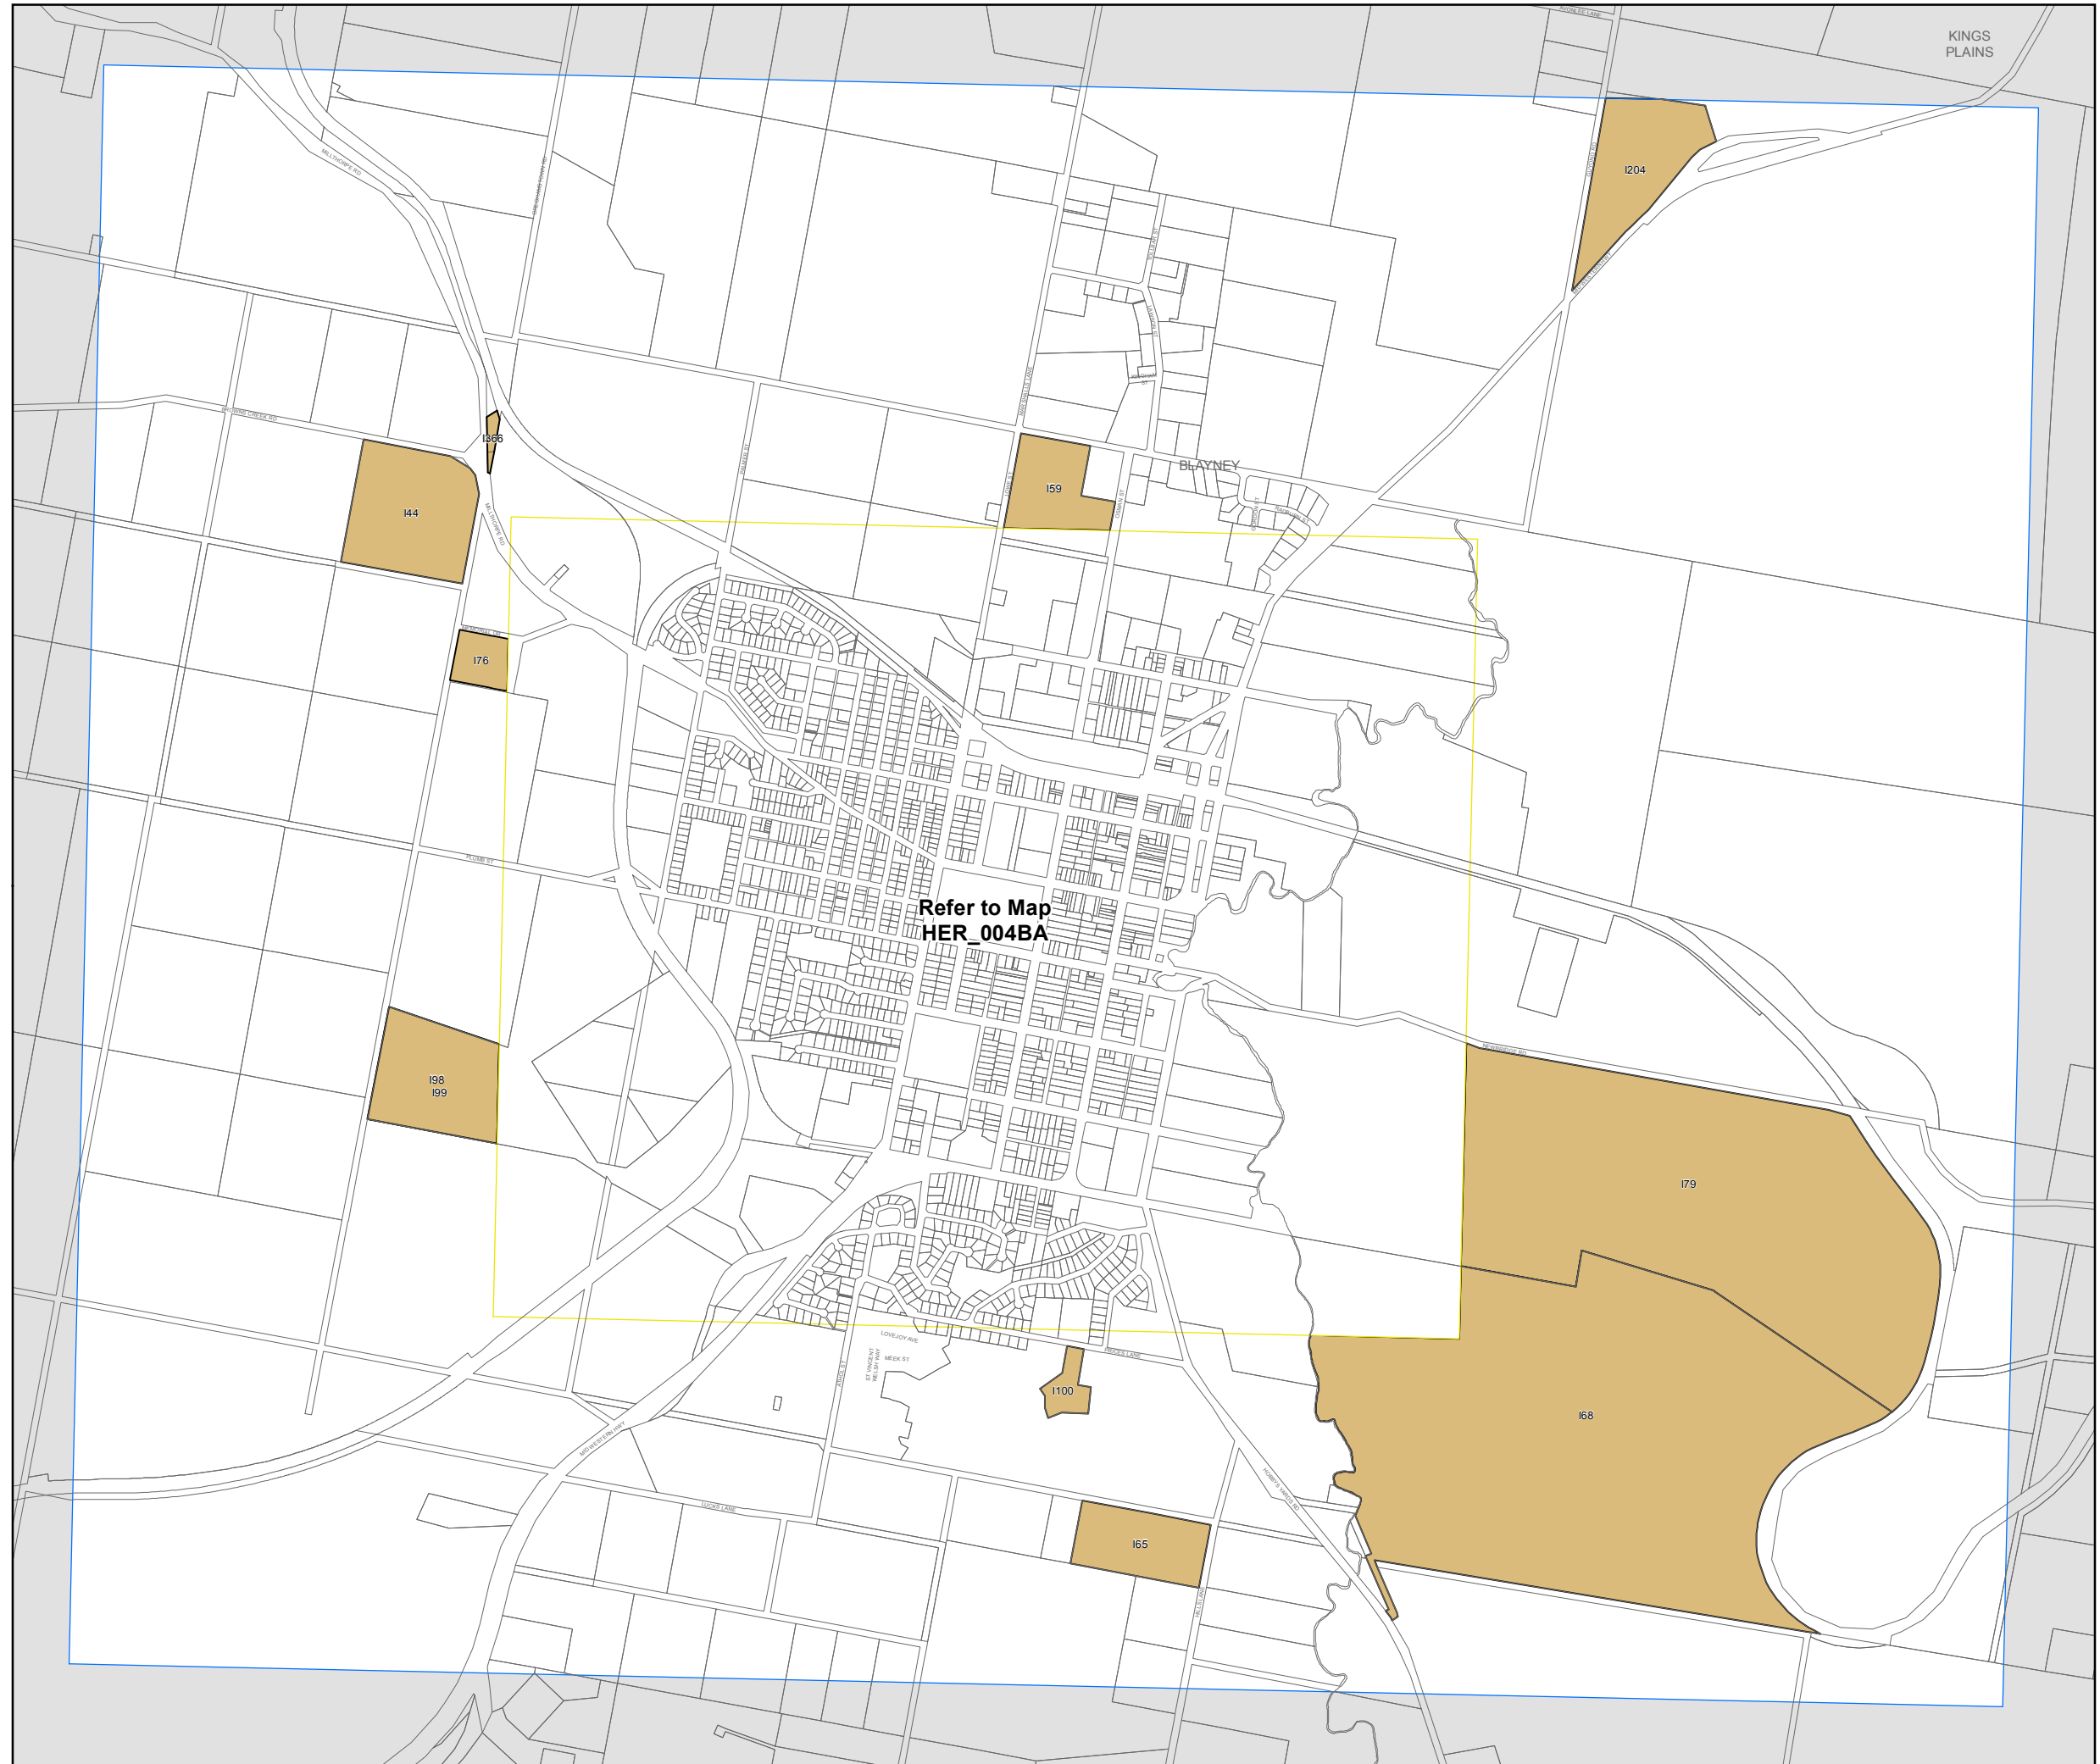

## Heritage Map - Sheet HER\_004B

### Heritage

Conservation area - General

Item - General

### Cadastre

Cadastre 03/11/2010 © Land and Property Information (LP1)

Projection: GDA 1994  
MGA Zone 55  
Map identification number: 0850\_COM\_HER\_004B\_020\_20160601