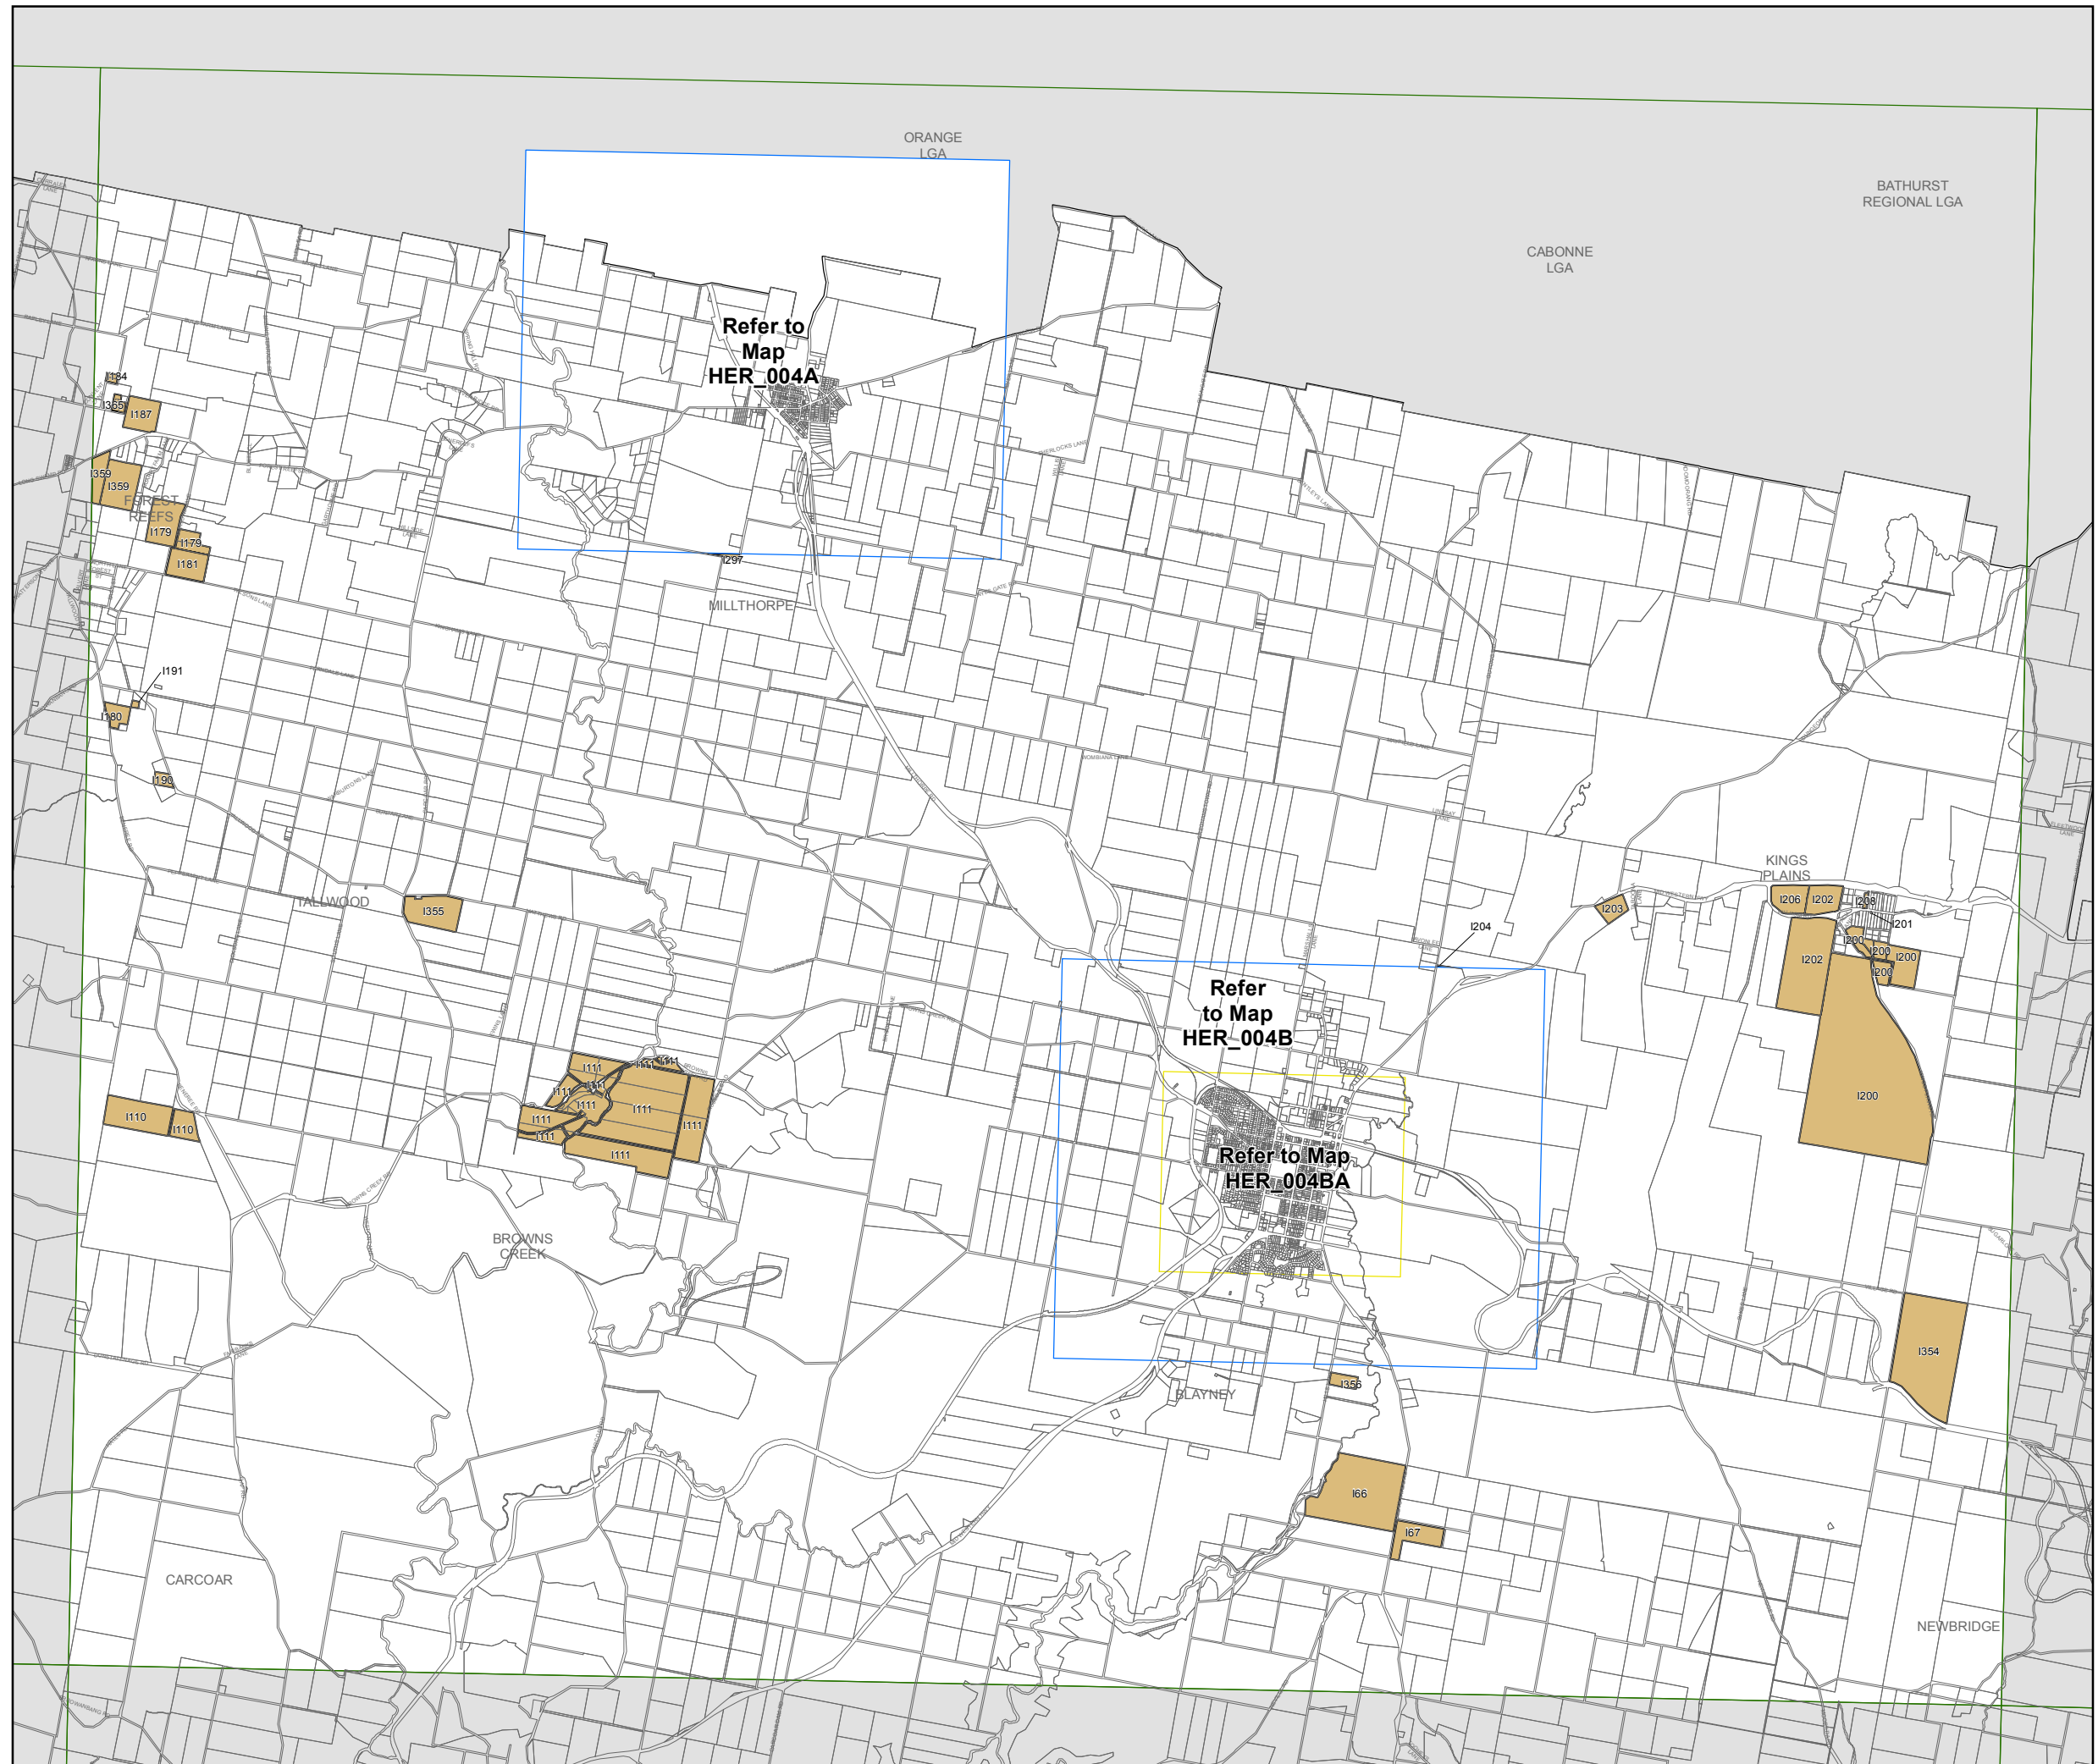

Blayney Local Environmental Plan 2012

Heritage Map - Sheet HER_004

Heritage

Conservation area - General

Item - General

Cadastre

Cadastre 03/11/2010 © Land and Property Information (LP1)

Projection: GDA 1994
MGA Zone 55
Scale: 1:80,000 @ A3
Map identification number: 0850_COM_HER_004_080_20120926