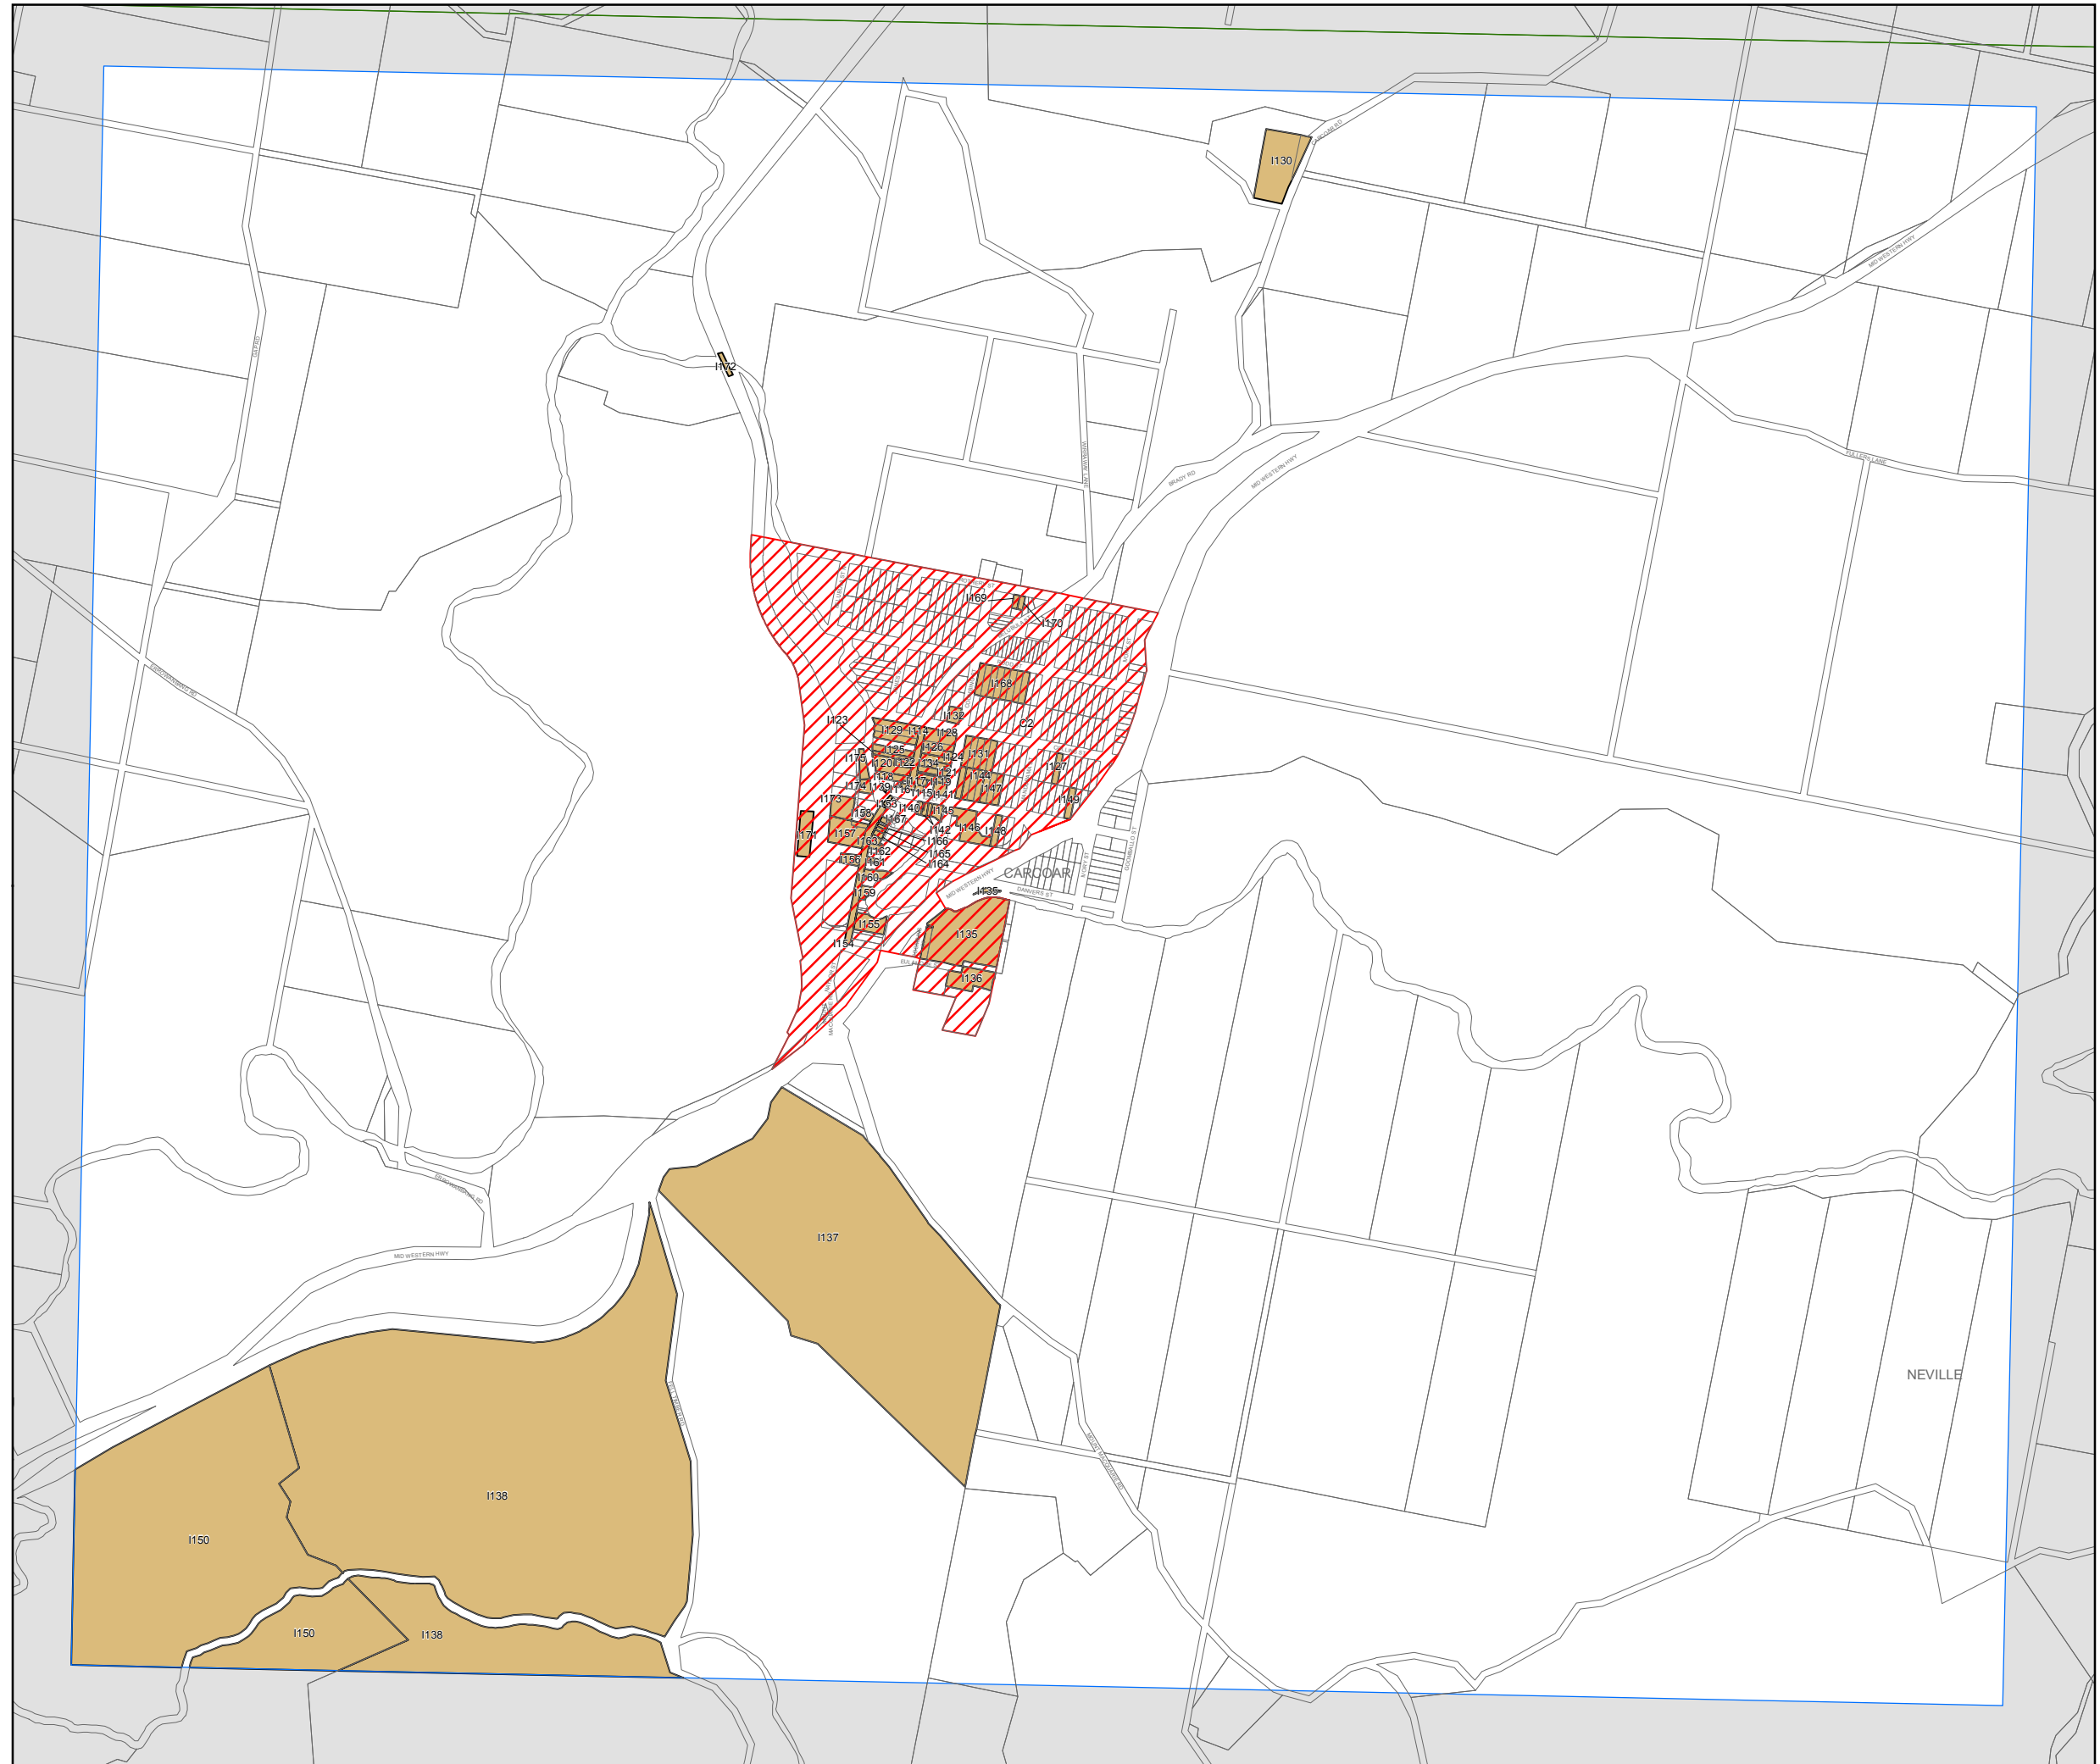

Blayney Local Environmental Plan 2012

Heritage Map - Sheet HER_005A

Heritage

Conservation area - General

Item - General

Cadastre

Cadastre 03/11/2010 © Land and Property Information (LP1)

Projection: GDA 1994
MGA Zone 55

Scale: 1:20,000 @ A3

Map identification number:
0850_COM_HER_005A_020_20120926