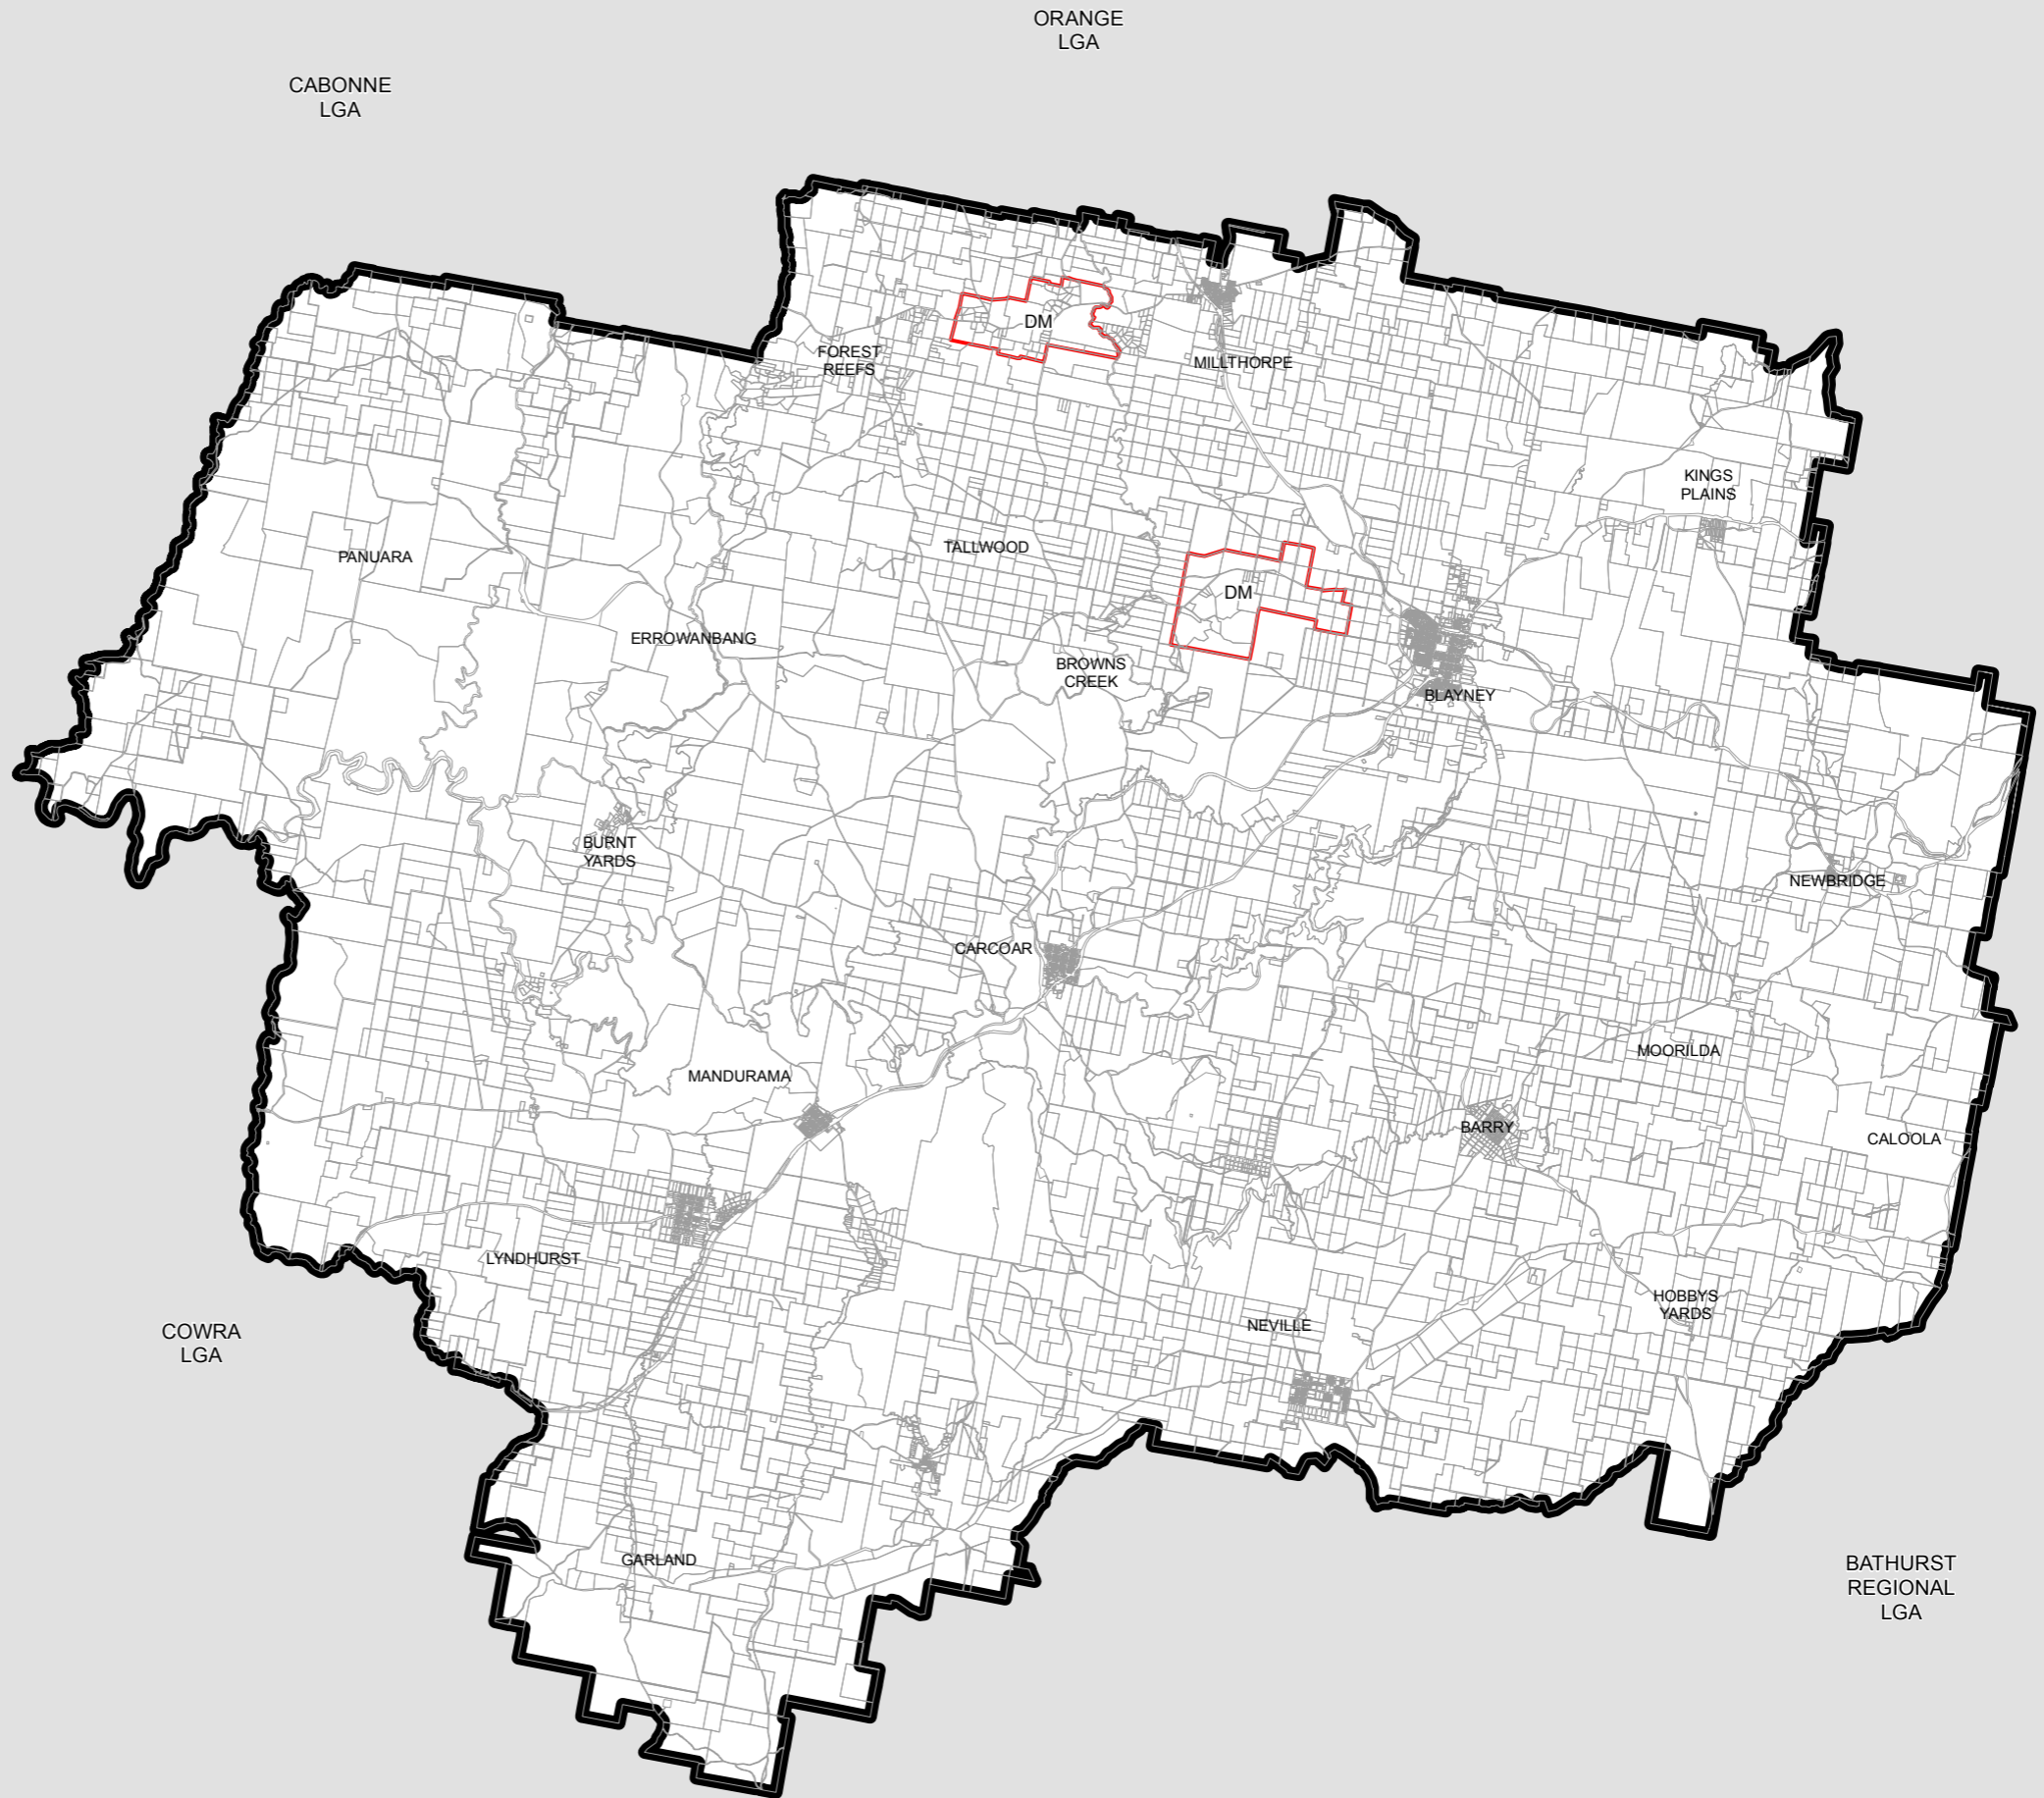

Blayney Local Environmental Plan 2012

Land Application Map - Sheet LAP_001

- LGA Boundary
- LEP Land Application**
 - Included
 - Deferred Matter
- Cadastral**
 - Cadastral 03/11/2010 © NSW LPMA

0 2 4 6 Kilometres

Projection: GDA 1994
MGA Zone 55

Scale: 1:200,000 @ A3