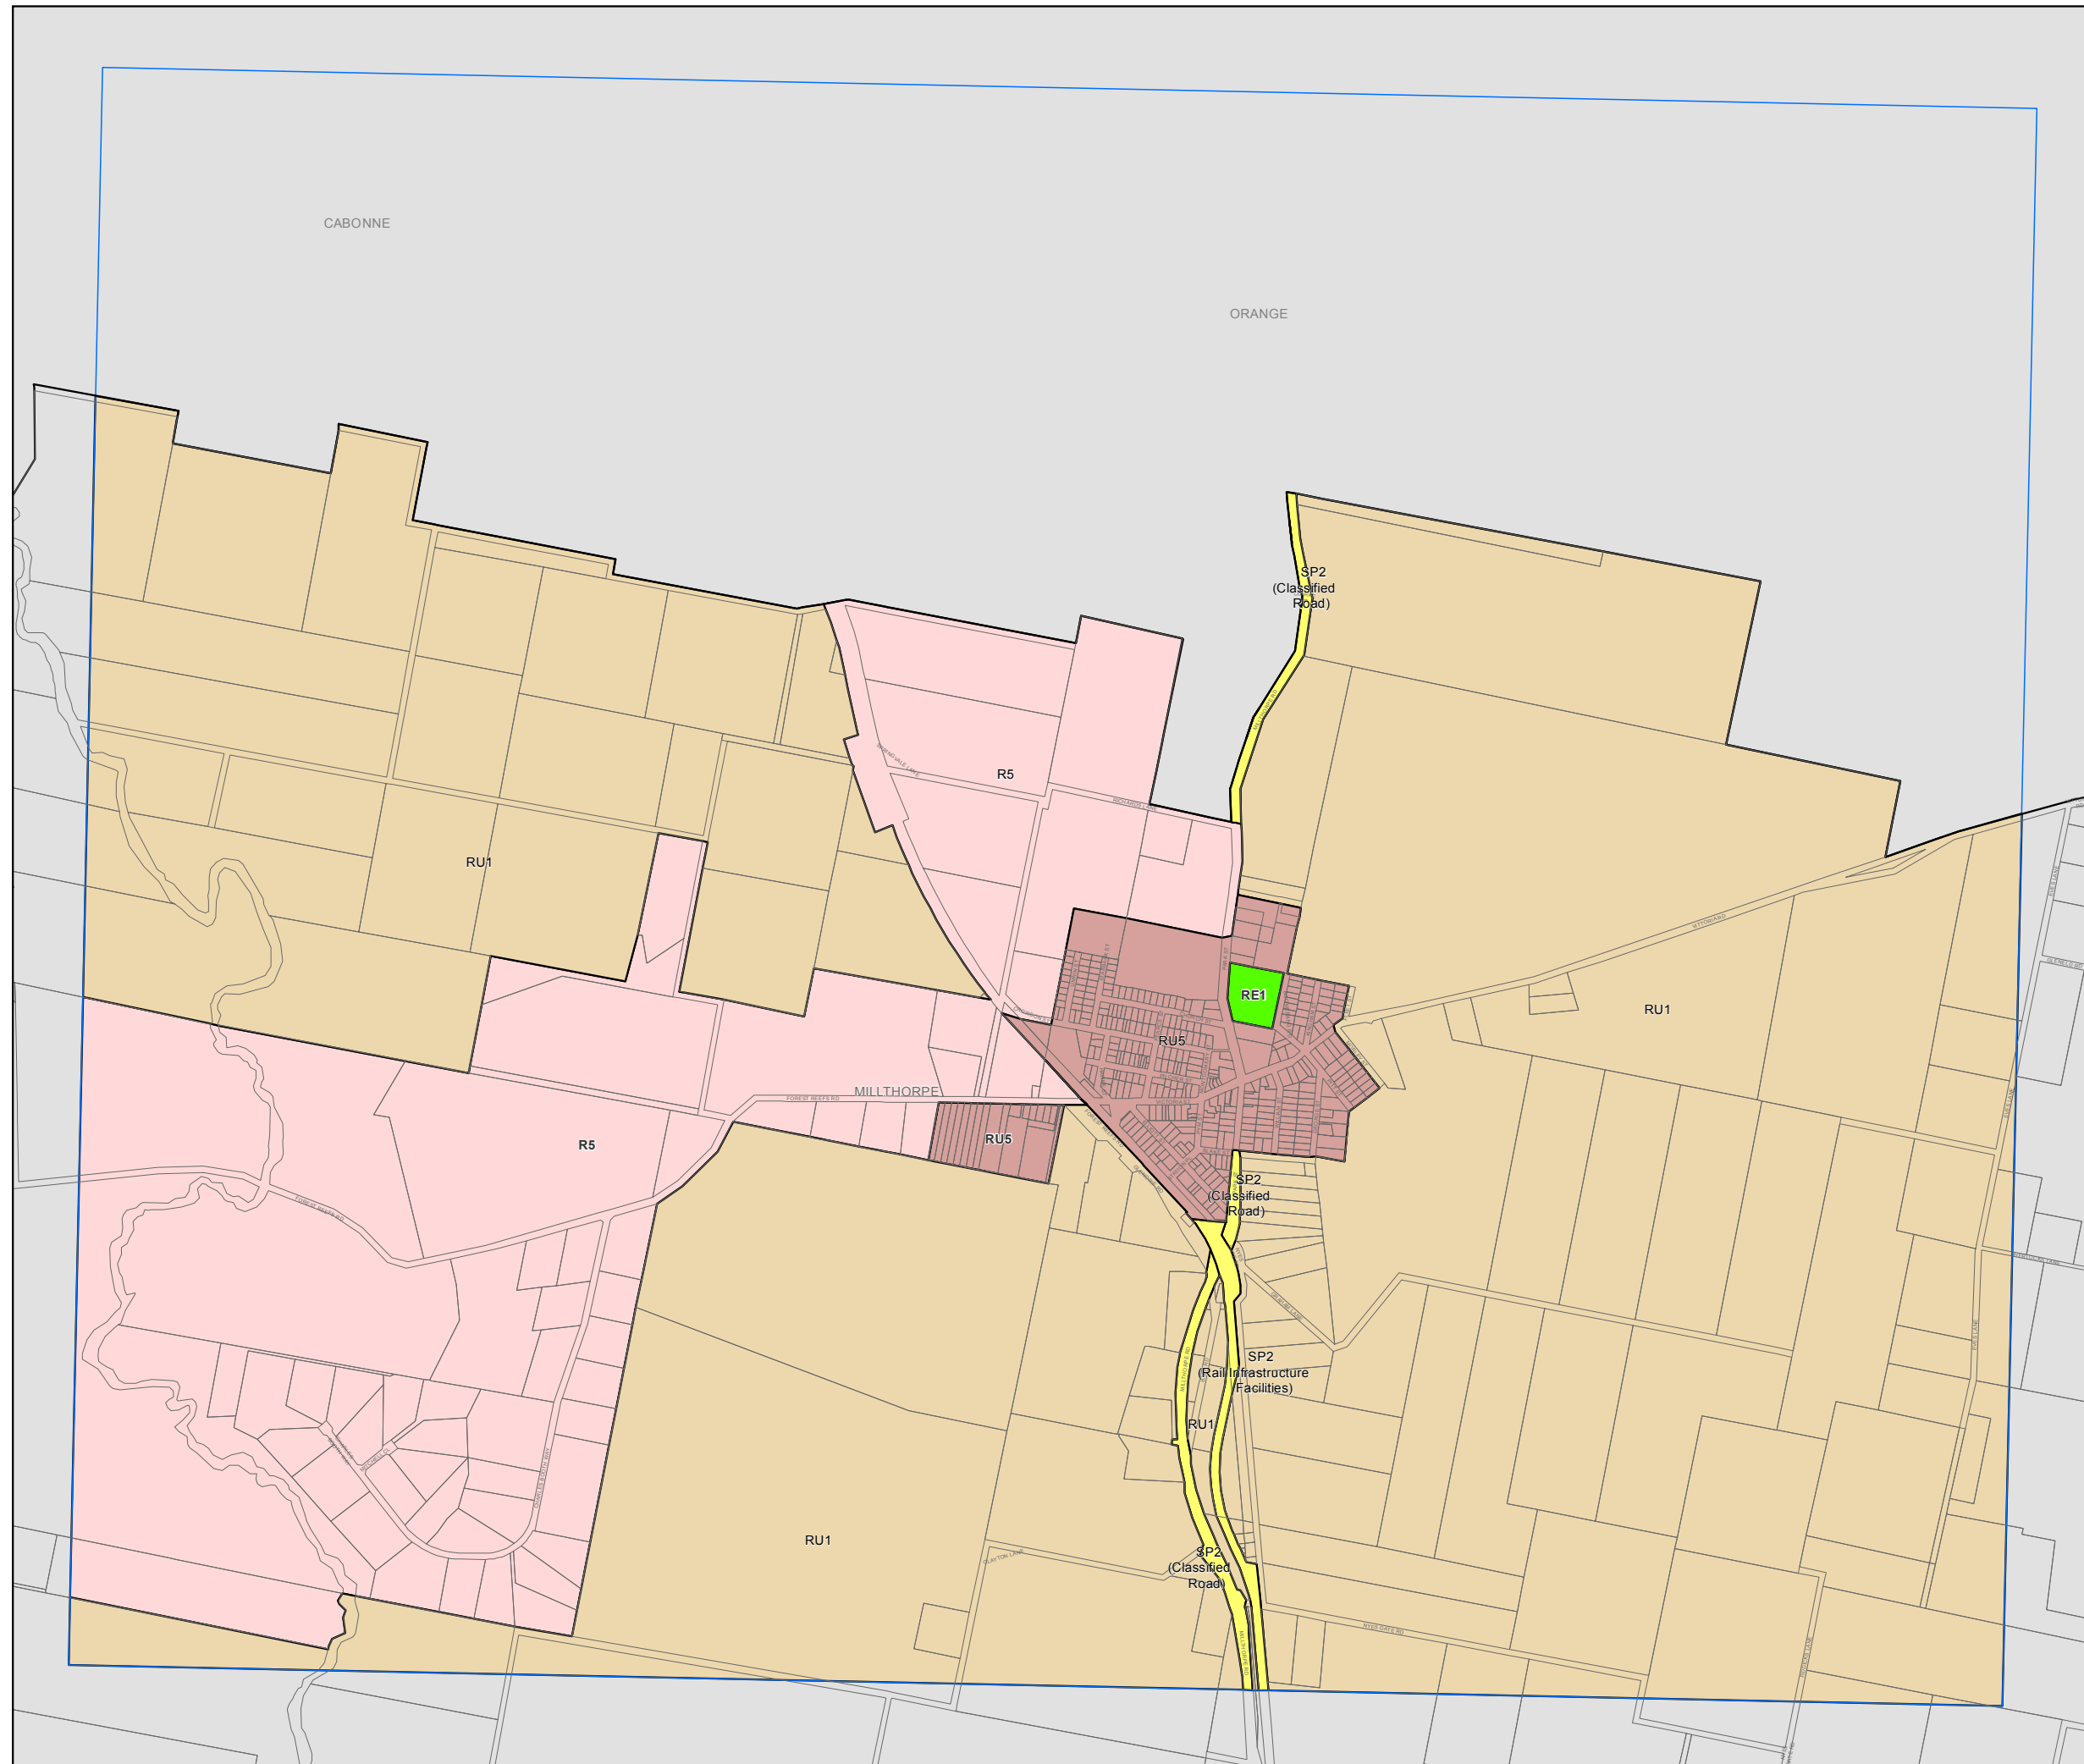

Blayney Local Environmental Plan 2012

Land Zoning Map - Sheet LZN_004A

Zone

- B2 Local Centre
- B5 Business Development
- B6 Enterprise Corridor
- E3 Environmental Management
- IN1 General Industrial
- IN2 Light Industrial
- R1 General Residential
- R5 Large Lot Residential
- RE1 Public Recreation
- RU1 Primary Production
- RU2 Rural Landscape
- RU3 Forestry
- RU5 Village
- SP2 Infrastructure

Cadastre

Cadastre 03/11/2010 © NSW Land and Property Information (LPI)

Metres
Scale: 1:20,000 @ A3

Projection: GDA 1994
MGA Zone 55