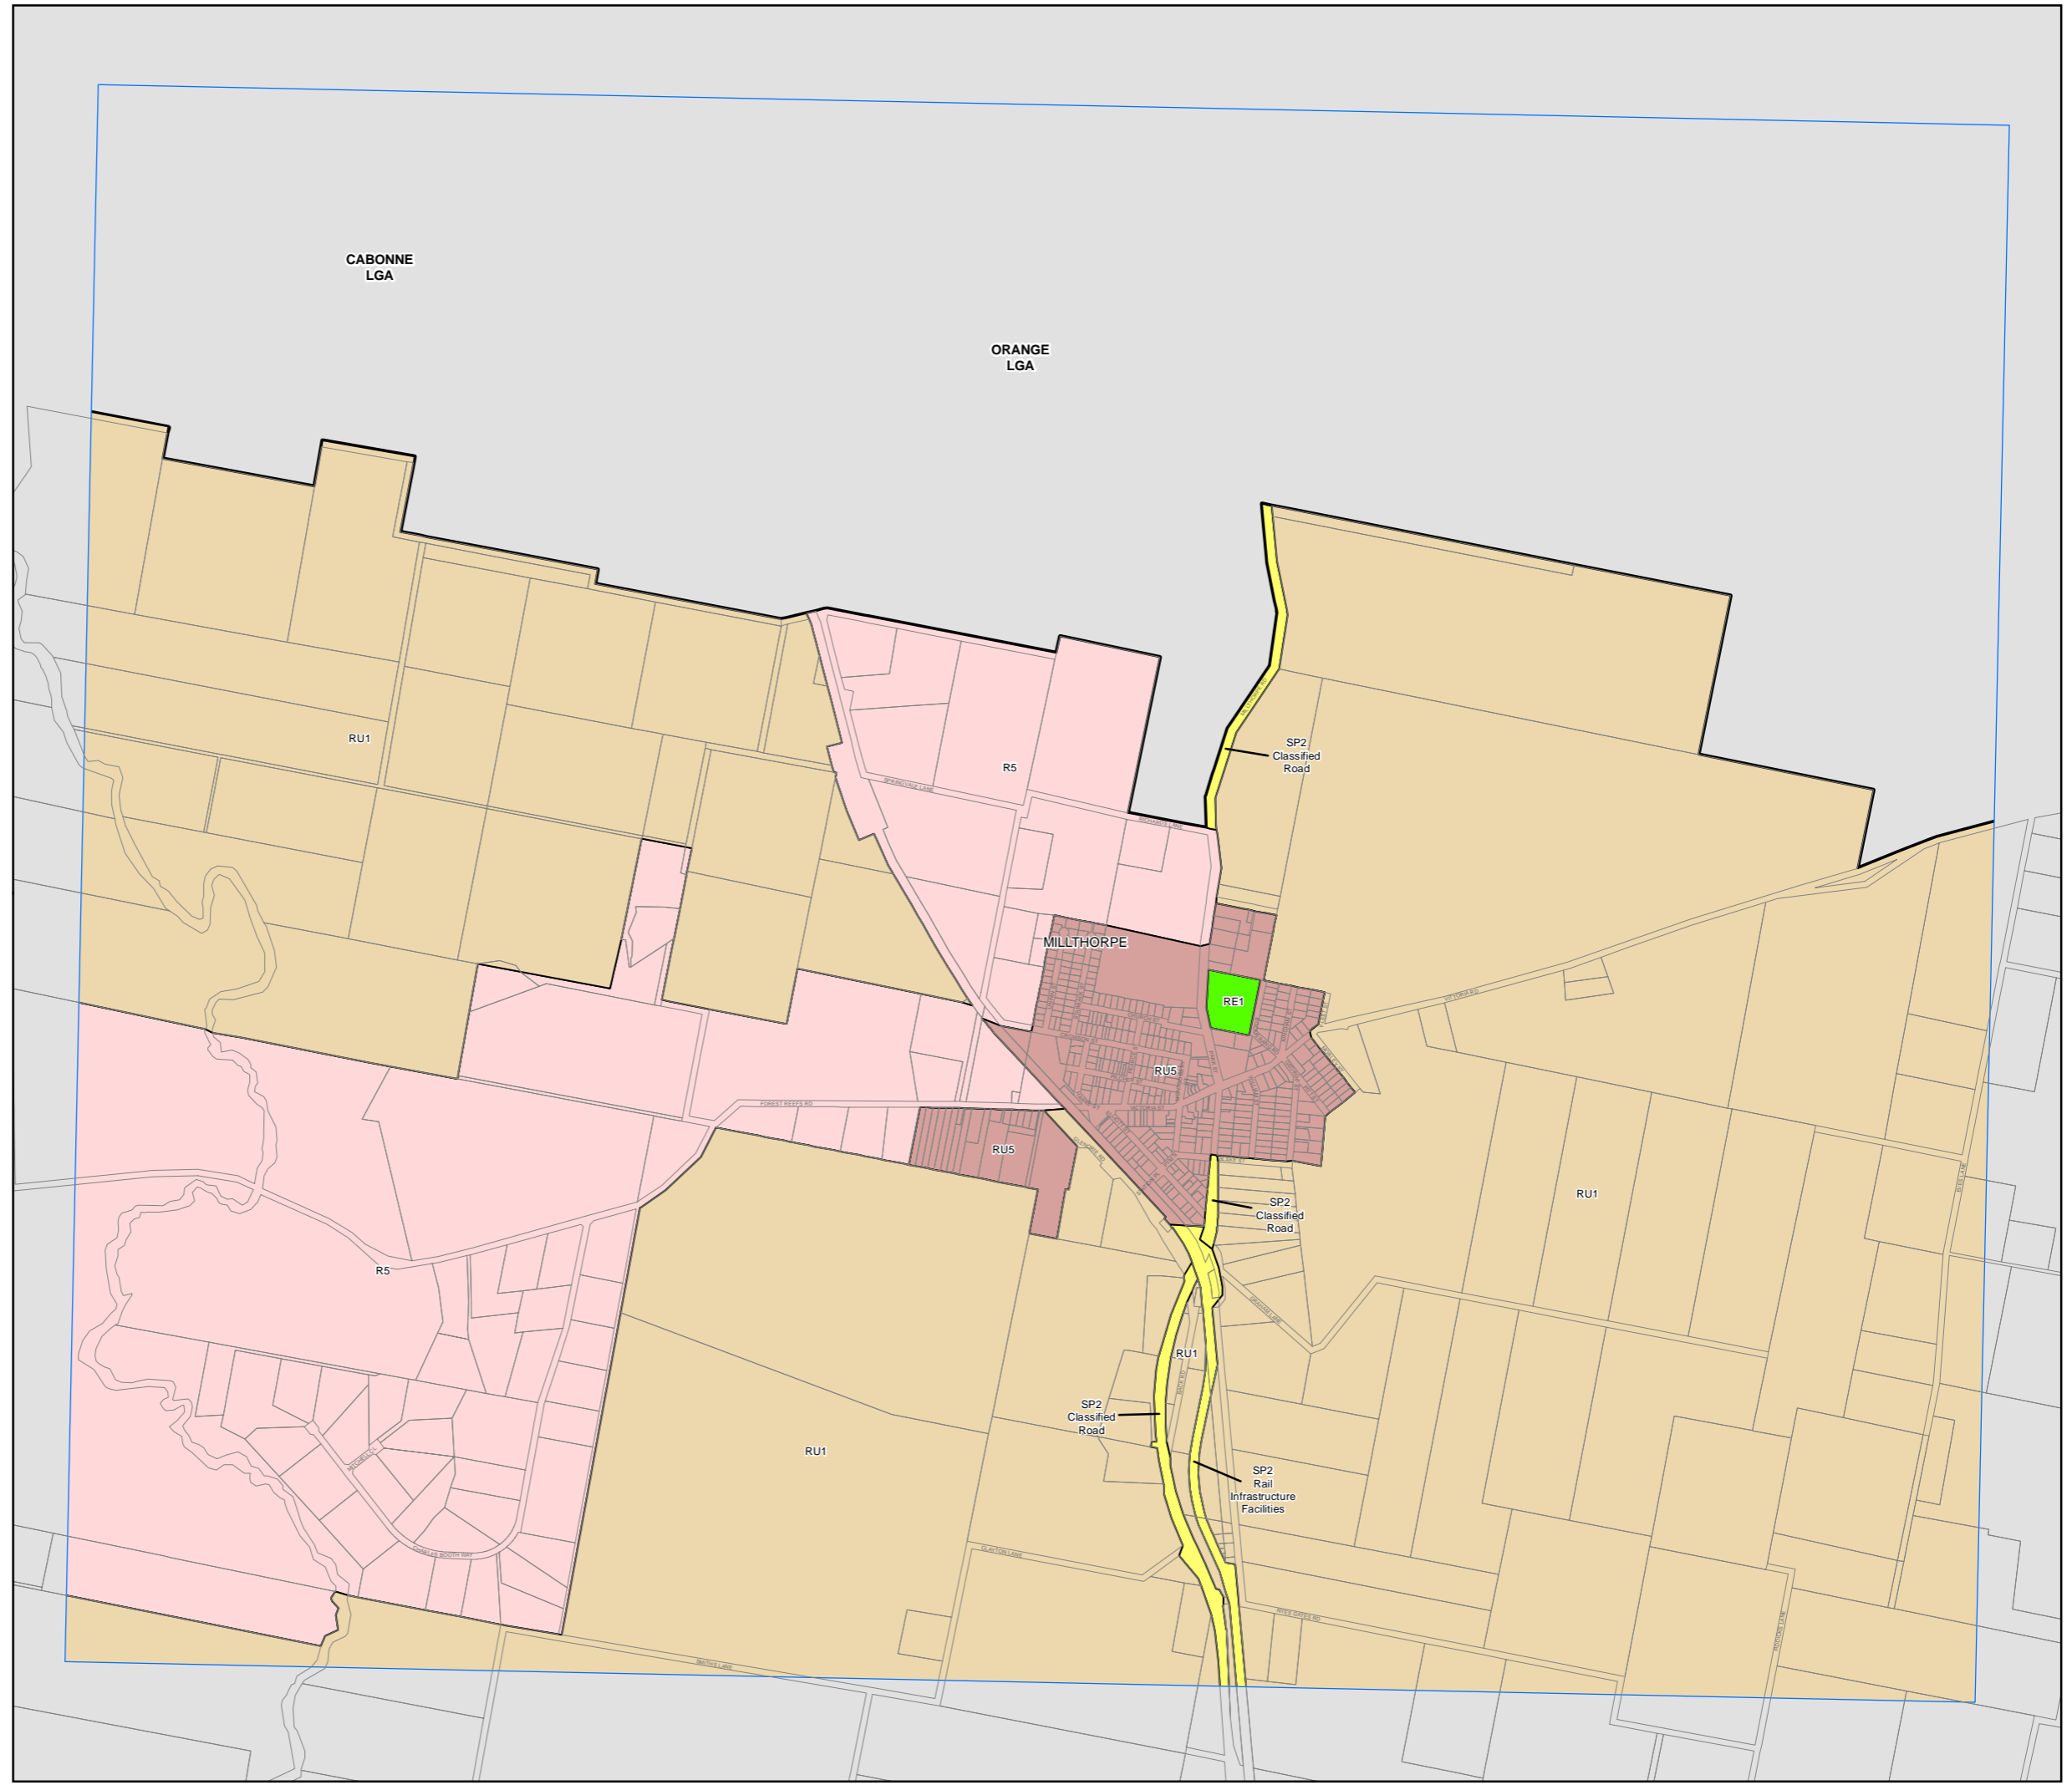

Blayney Local Environmental Plan 2012

Land Zoning Map - Sheet LZN_004A

Zone

- B2 Local Centre
- B5 Business Development
- B6 Enterprise Corridor
- E3 Environmental Management
- IN1 General Industrial
- IN2 Light Industrial
- R1 General Residential
- R5 Large Lot Residential
- RE1 Public Recreation
- RU1 Primary Production
- RU2 Rural Landscape
- RU3 Forestry
- RU5 Village
- SP2 Infrastructure

Cadastre

Cadastre 28/05/2019 © DFSI Spatial Services

0 200 400 600

Metres

Scale: 1:20,000 @ A3

Projection: GDA 1994
MGA Zone 55