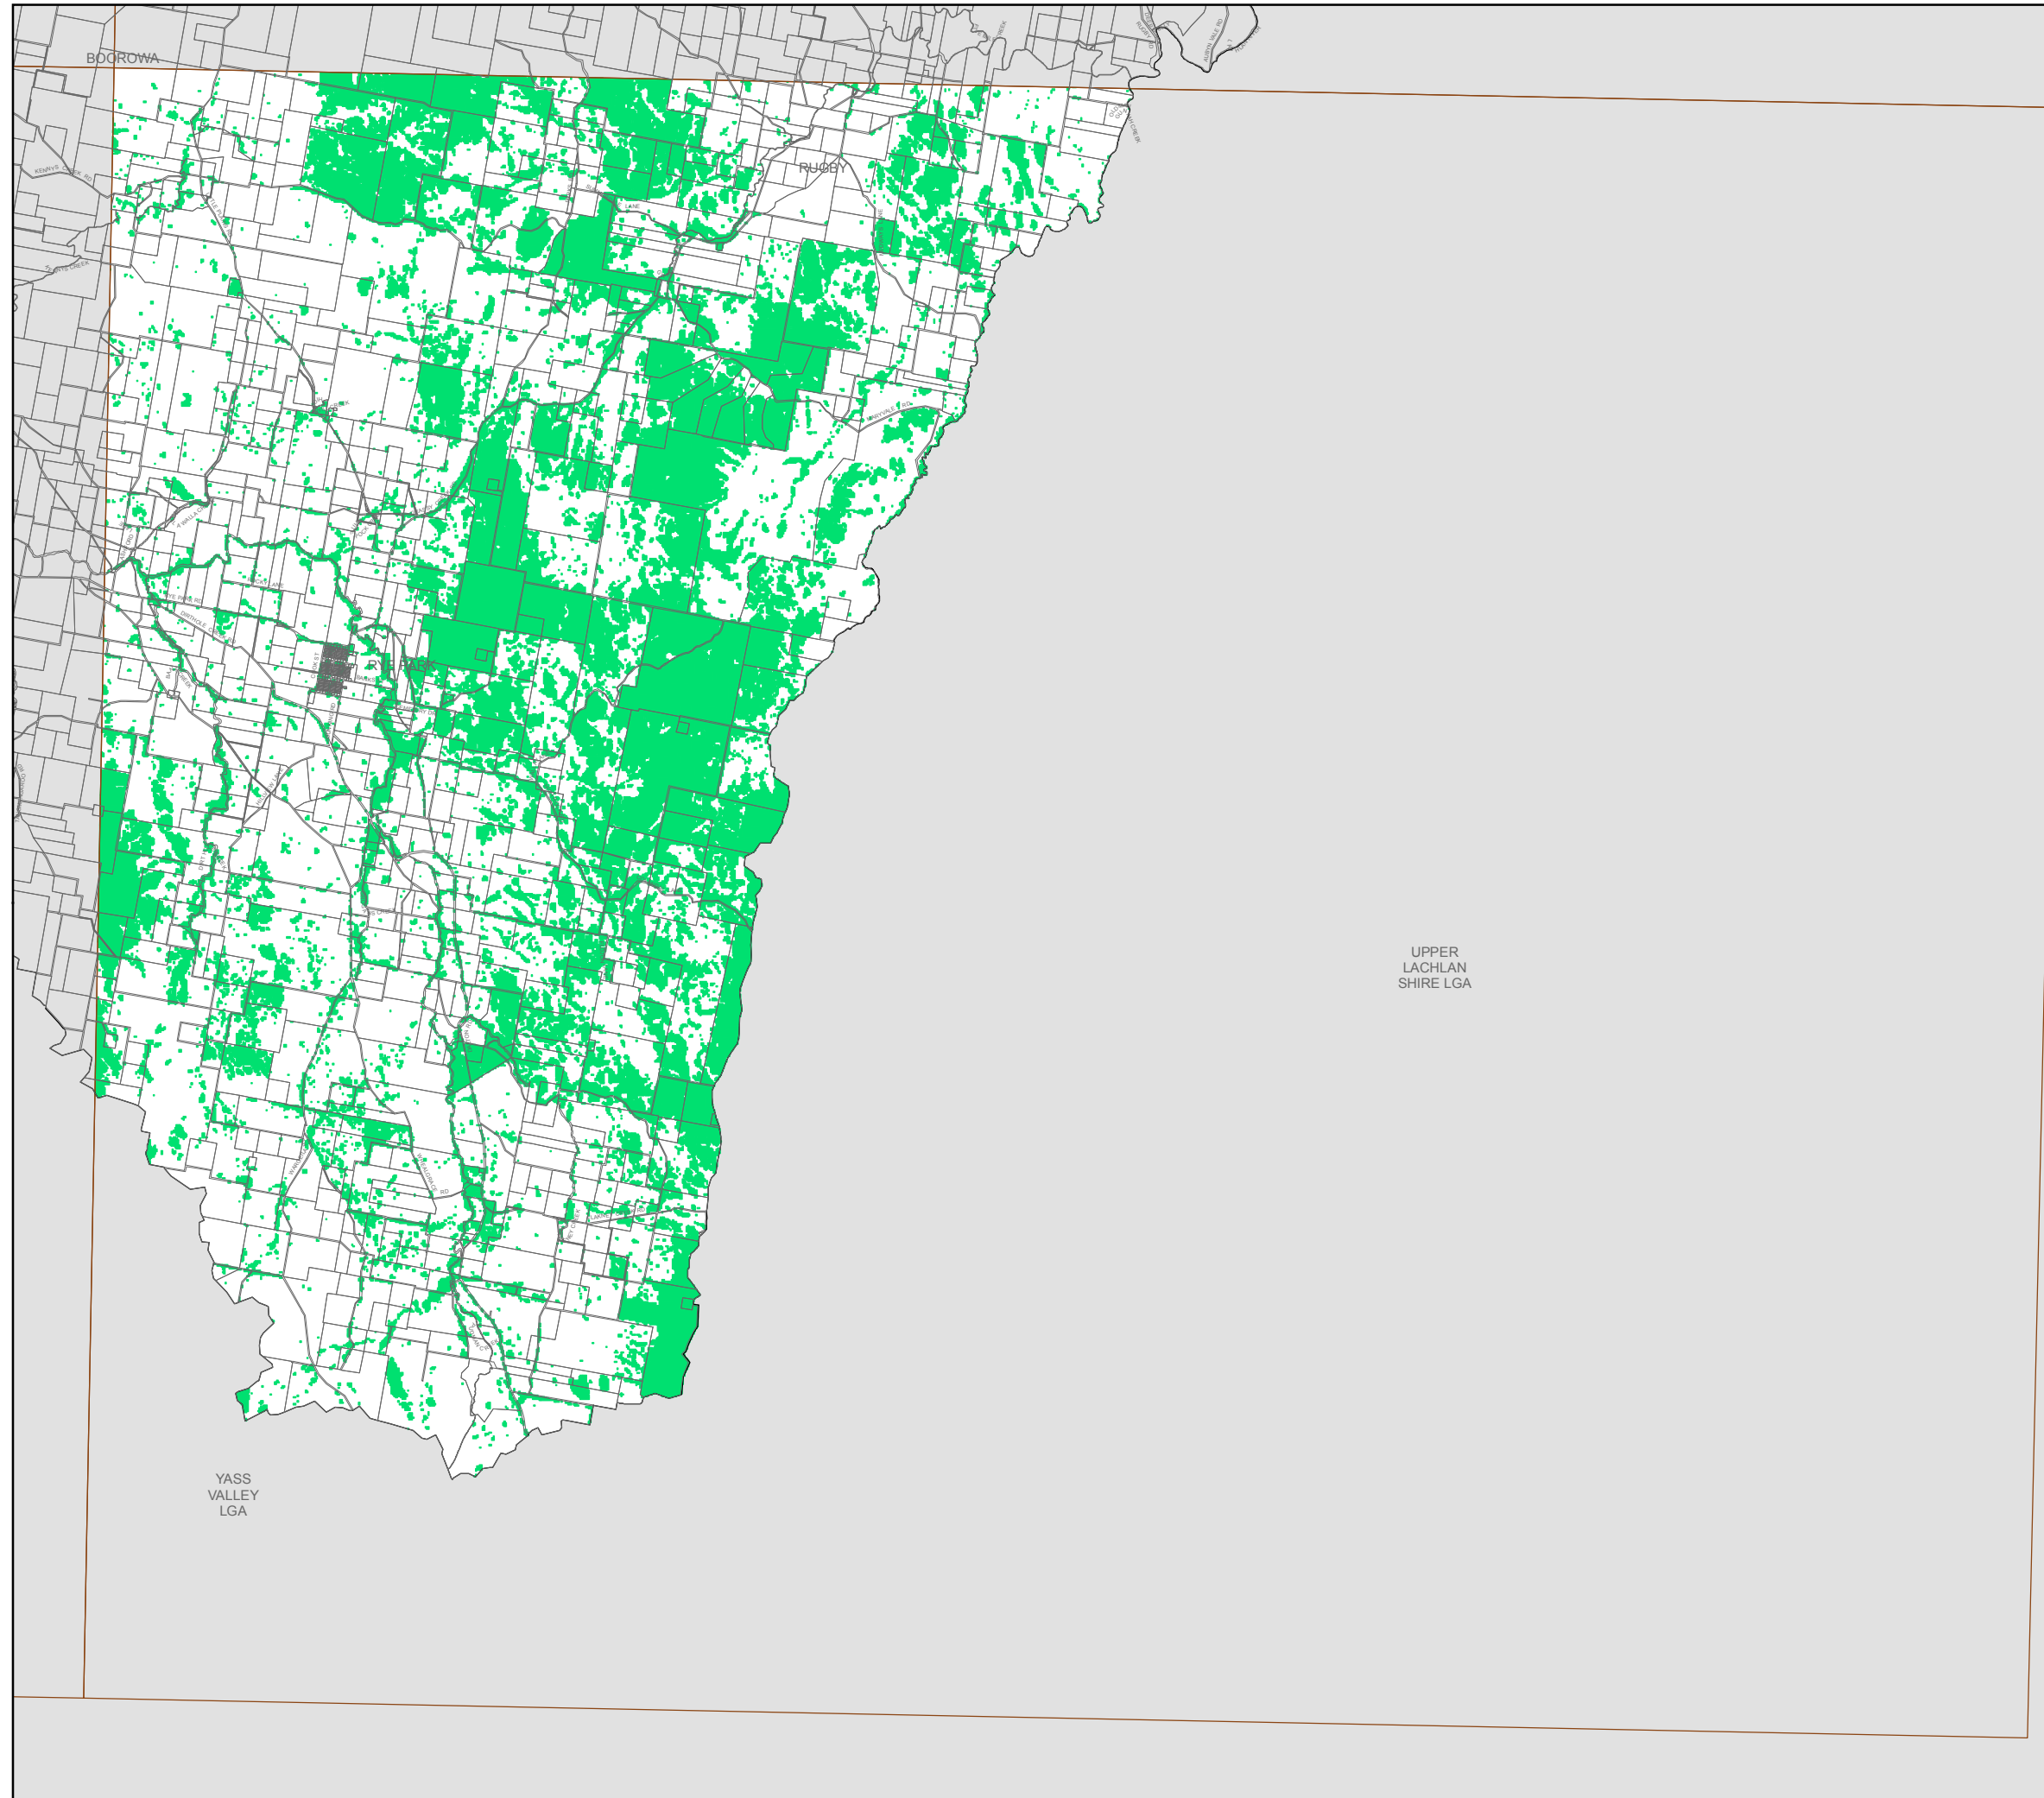

# Boorowa Local Environmental Plan 2012

## Terrestrial Biodiversity Map - Sheet BIO\_006

 High Conservation Value Vegetation

**Cadastre**  
 Cadastre 21/01/2011 © Land and Property Information (LPI)

Scale: 1:120,000 @ A3

Projection: GDA 1994  
MGA Zone 55

Map identification number: 1050\_COM\_BIO\_006\_120\_20120417