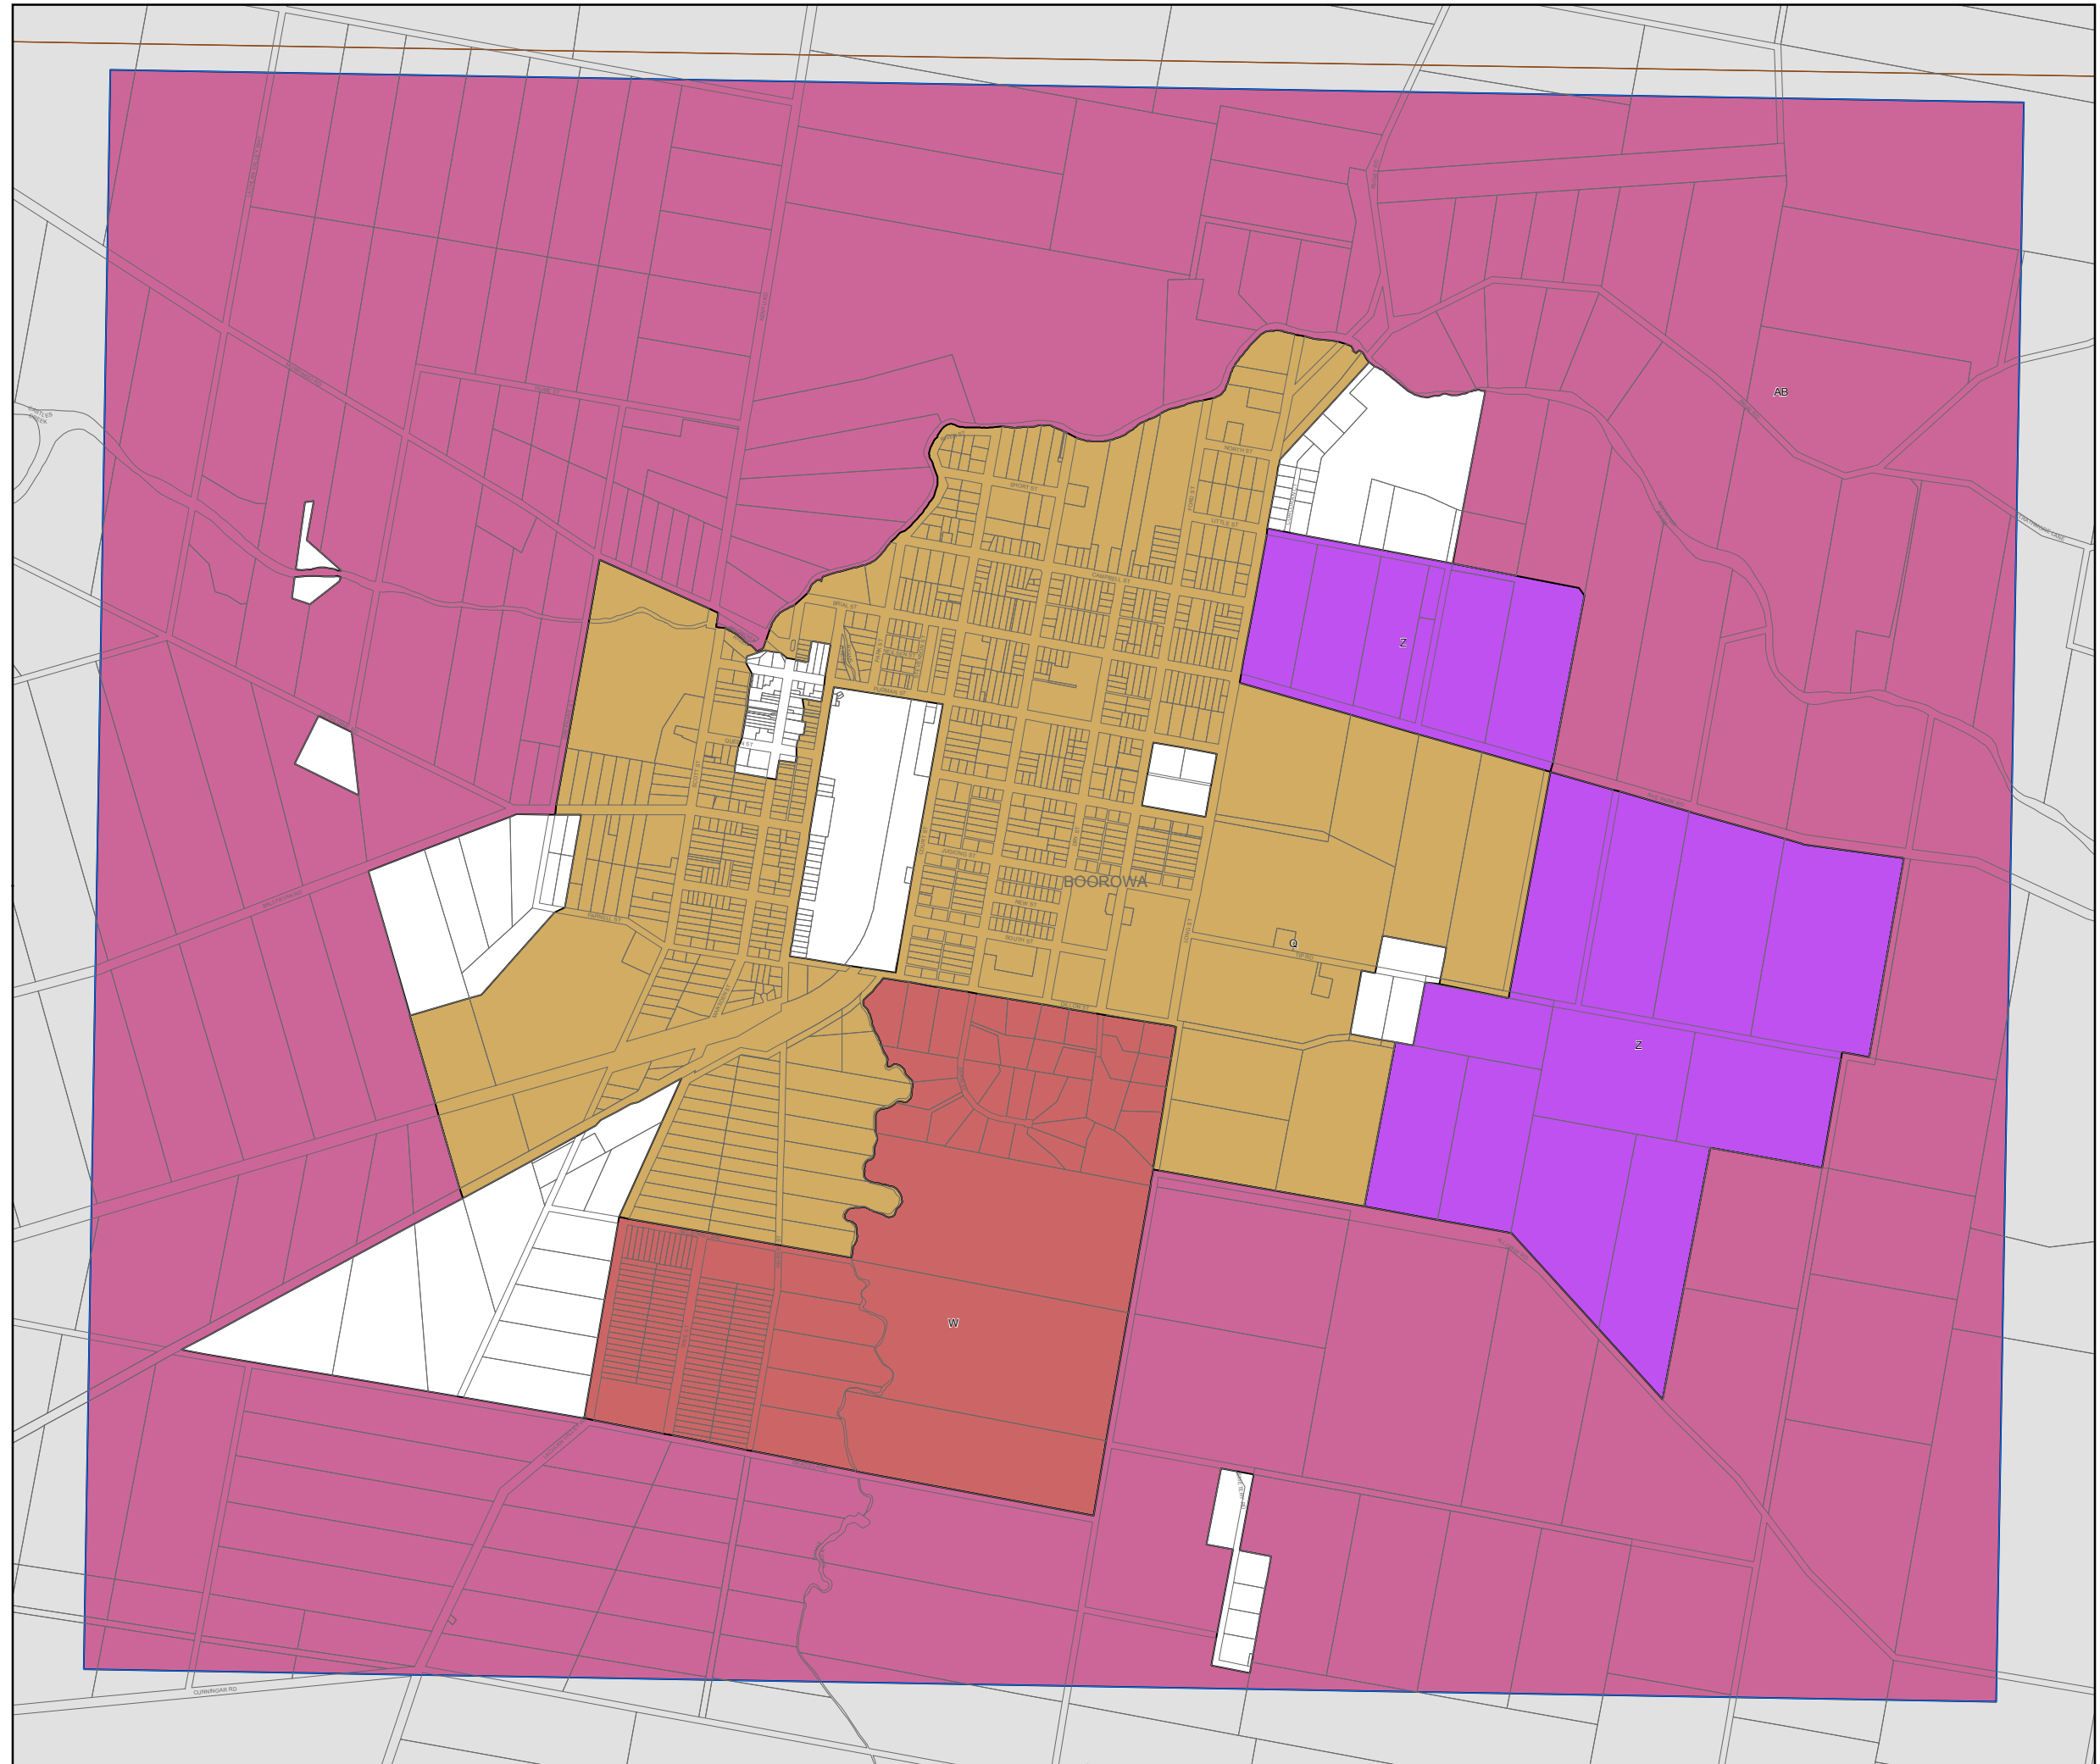

Boorowa Local Environmental Plan 2012

Lot Size Map - Sheet LSZ_003A

Minimum Lot Size (sq m)

- Q 700
- V 2000
- W 4000
- Z 2 ha
- AB 40 ha

Cadastral

- Cadastral 01/10/2011 Land and Property Information (LPI)

0 400 800 Metres

Scale: 1:20,000 @ A3

Projection: GDA 1994
MGA Zone 55

Map Identification Number: 1050_COM_LSZ_003A_020_20120508