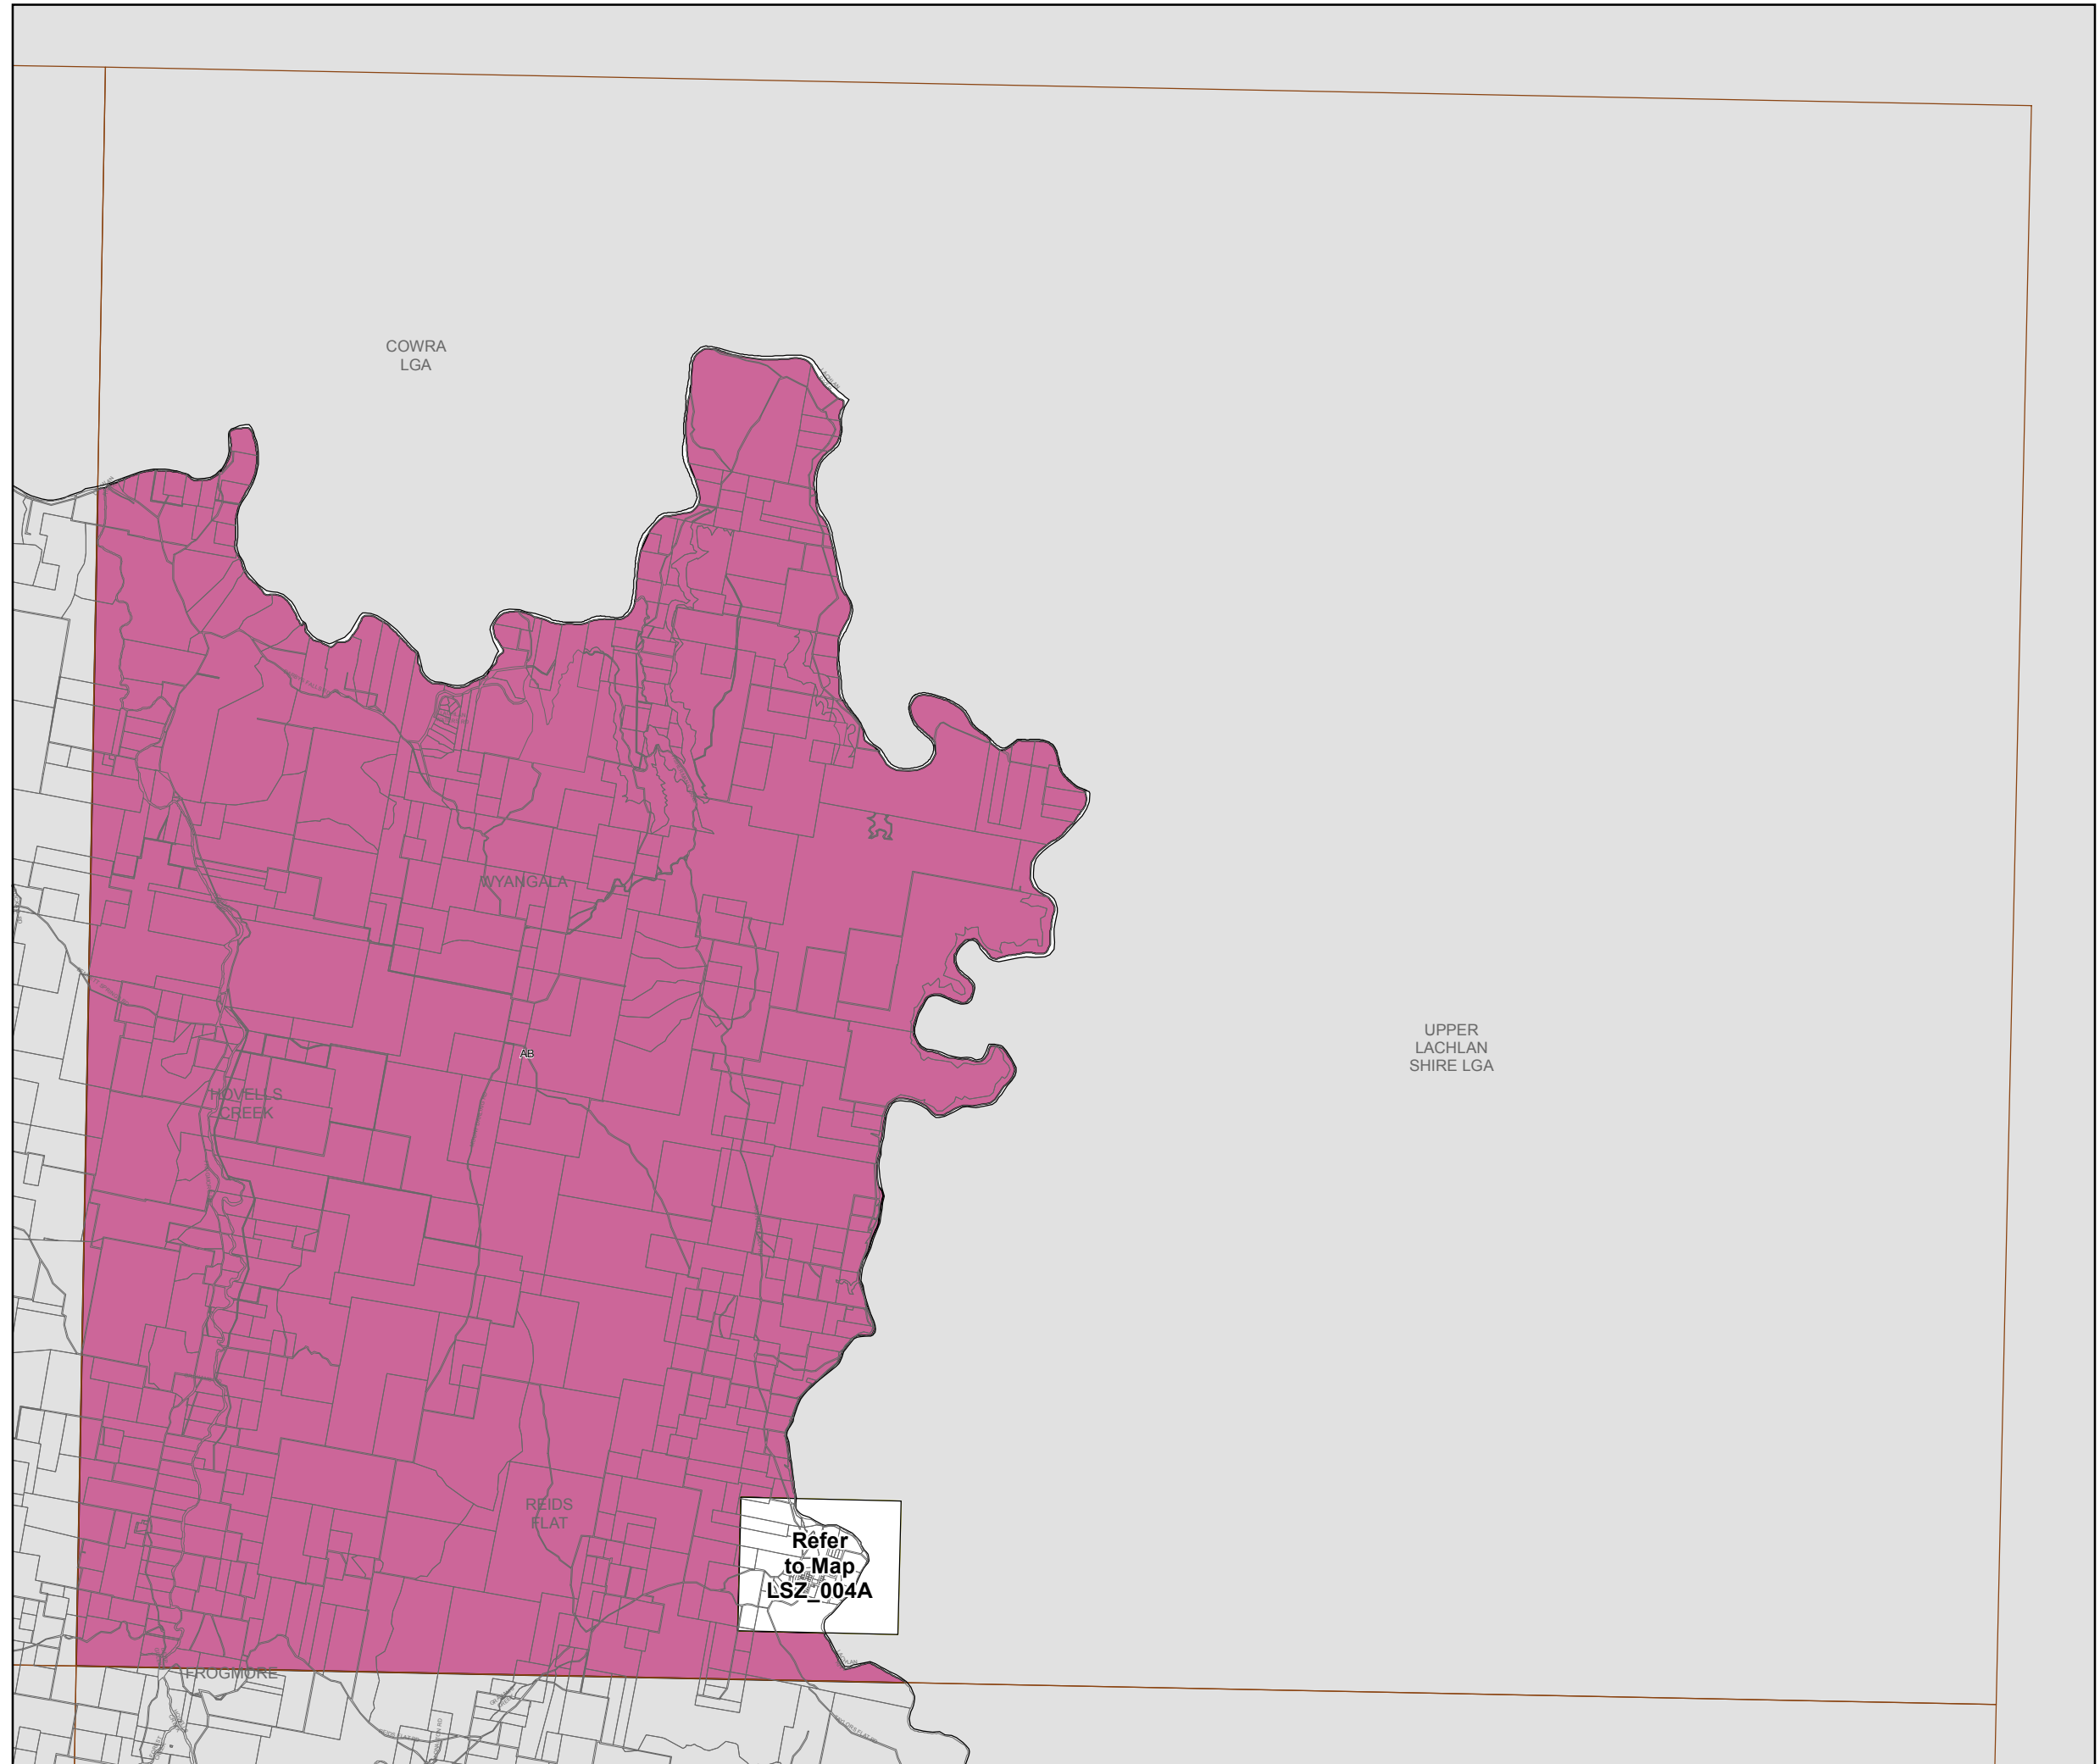

Boorowa Local Environmental Plan 2012

Lot Size Map - Sheet LSZ_004

Minimum Lot Size (sq m)

- Q 700
- V 2000
- W 4000
- Z 2 ha
- AB 40 ha

Cadastral

- Cadastral 01/10/2011 Land and Property Information (LPI)

0 1,200 2,400 3,600 4,800 Metres

Scale: 1:120,000 @ A3

Projection: GDA 1994
MGA Zone 55

Map Identification Number: 1050_COM_LSZ_004_120_20120508