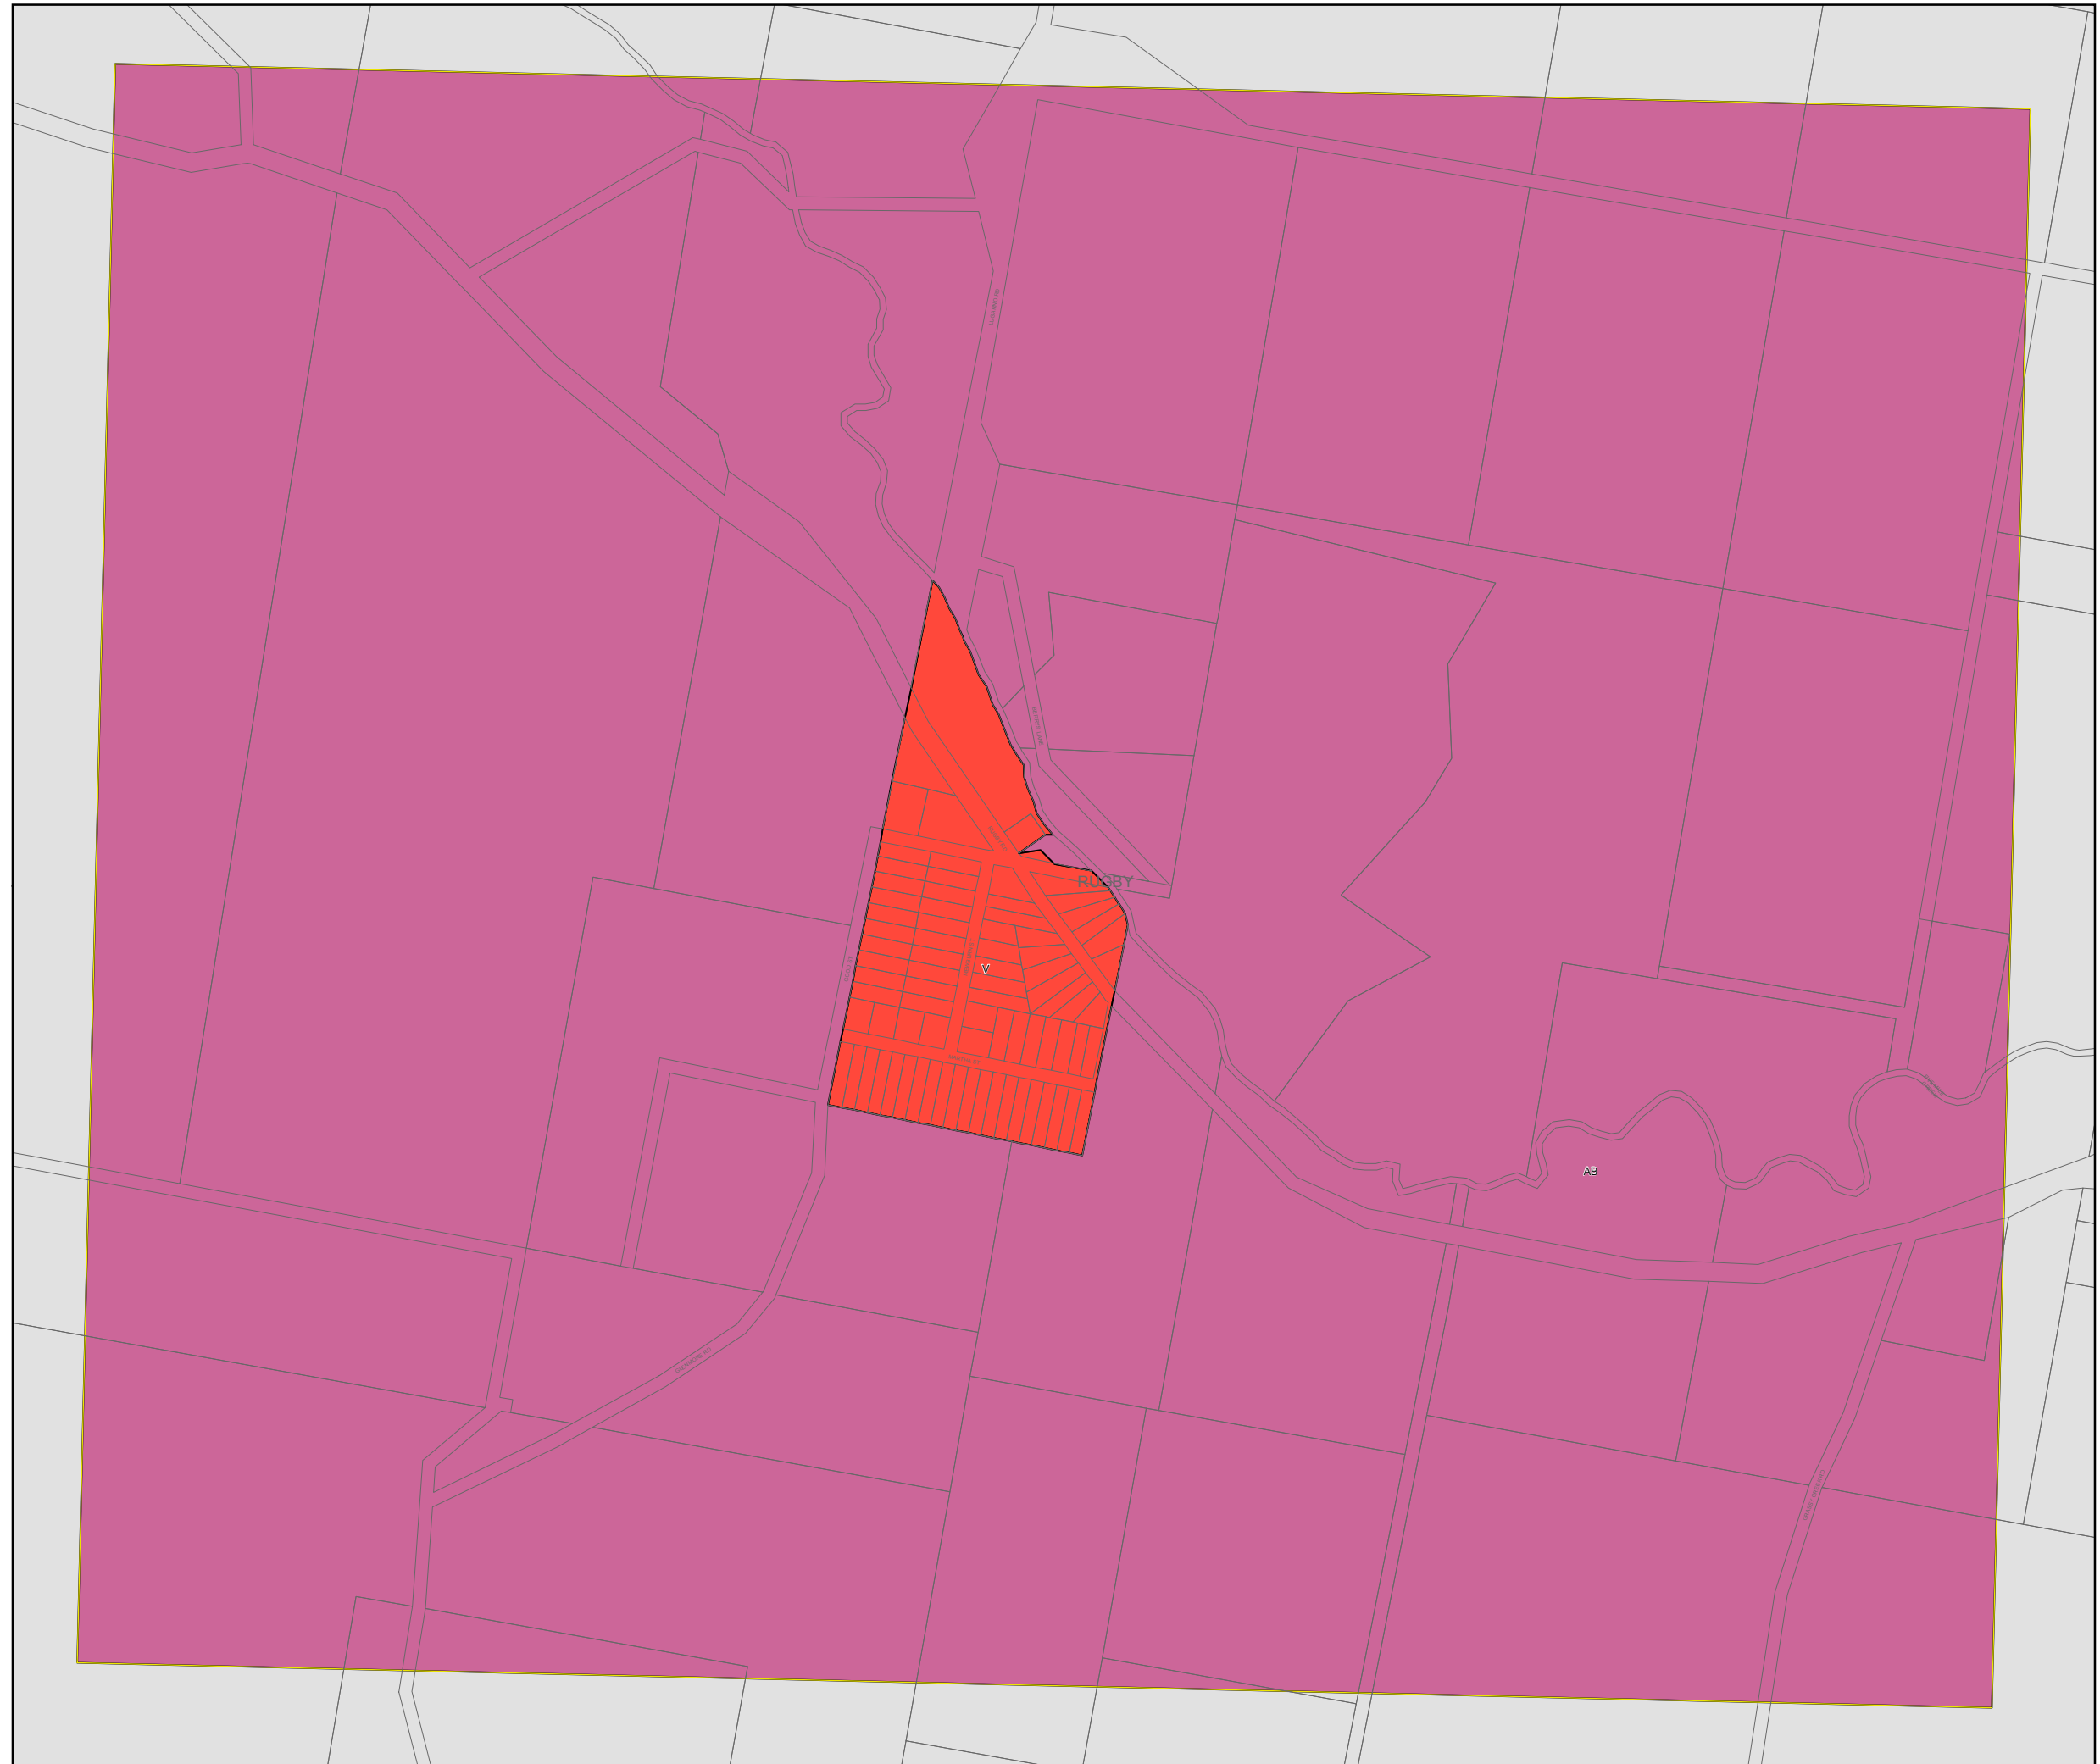

Boorowa Local Environmental Plan 2012

Lot Size Map - Sheet LSZ_005A

Minimum Lot Size (sq m)

- Q 700
- V 2000
- W 4000
- Z 2 ha
- AB 40 ha

Cadastral

- Cadastral 01/10/2011 Land and Property Information (LPI)

0 400 Metres

Scale: 1:10,000 @ A3

Projection: GDA 1994
MGA Zone 55

Map Identification Number: 1050_COM_LSZ_005A_010_20120508