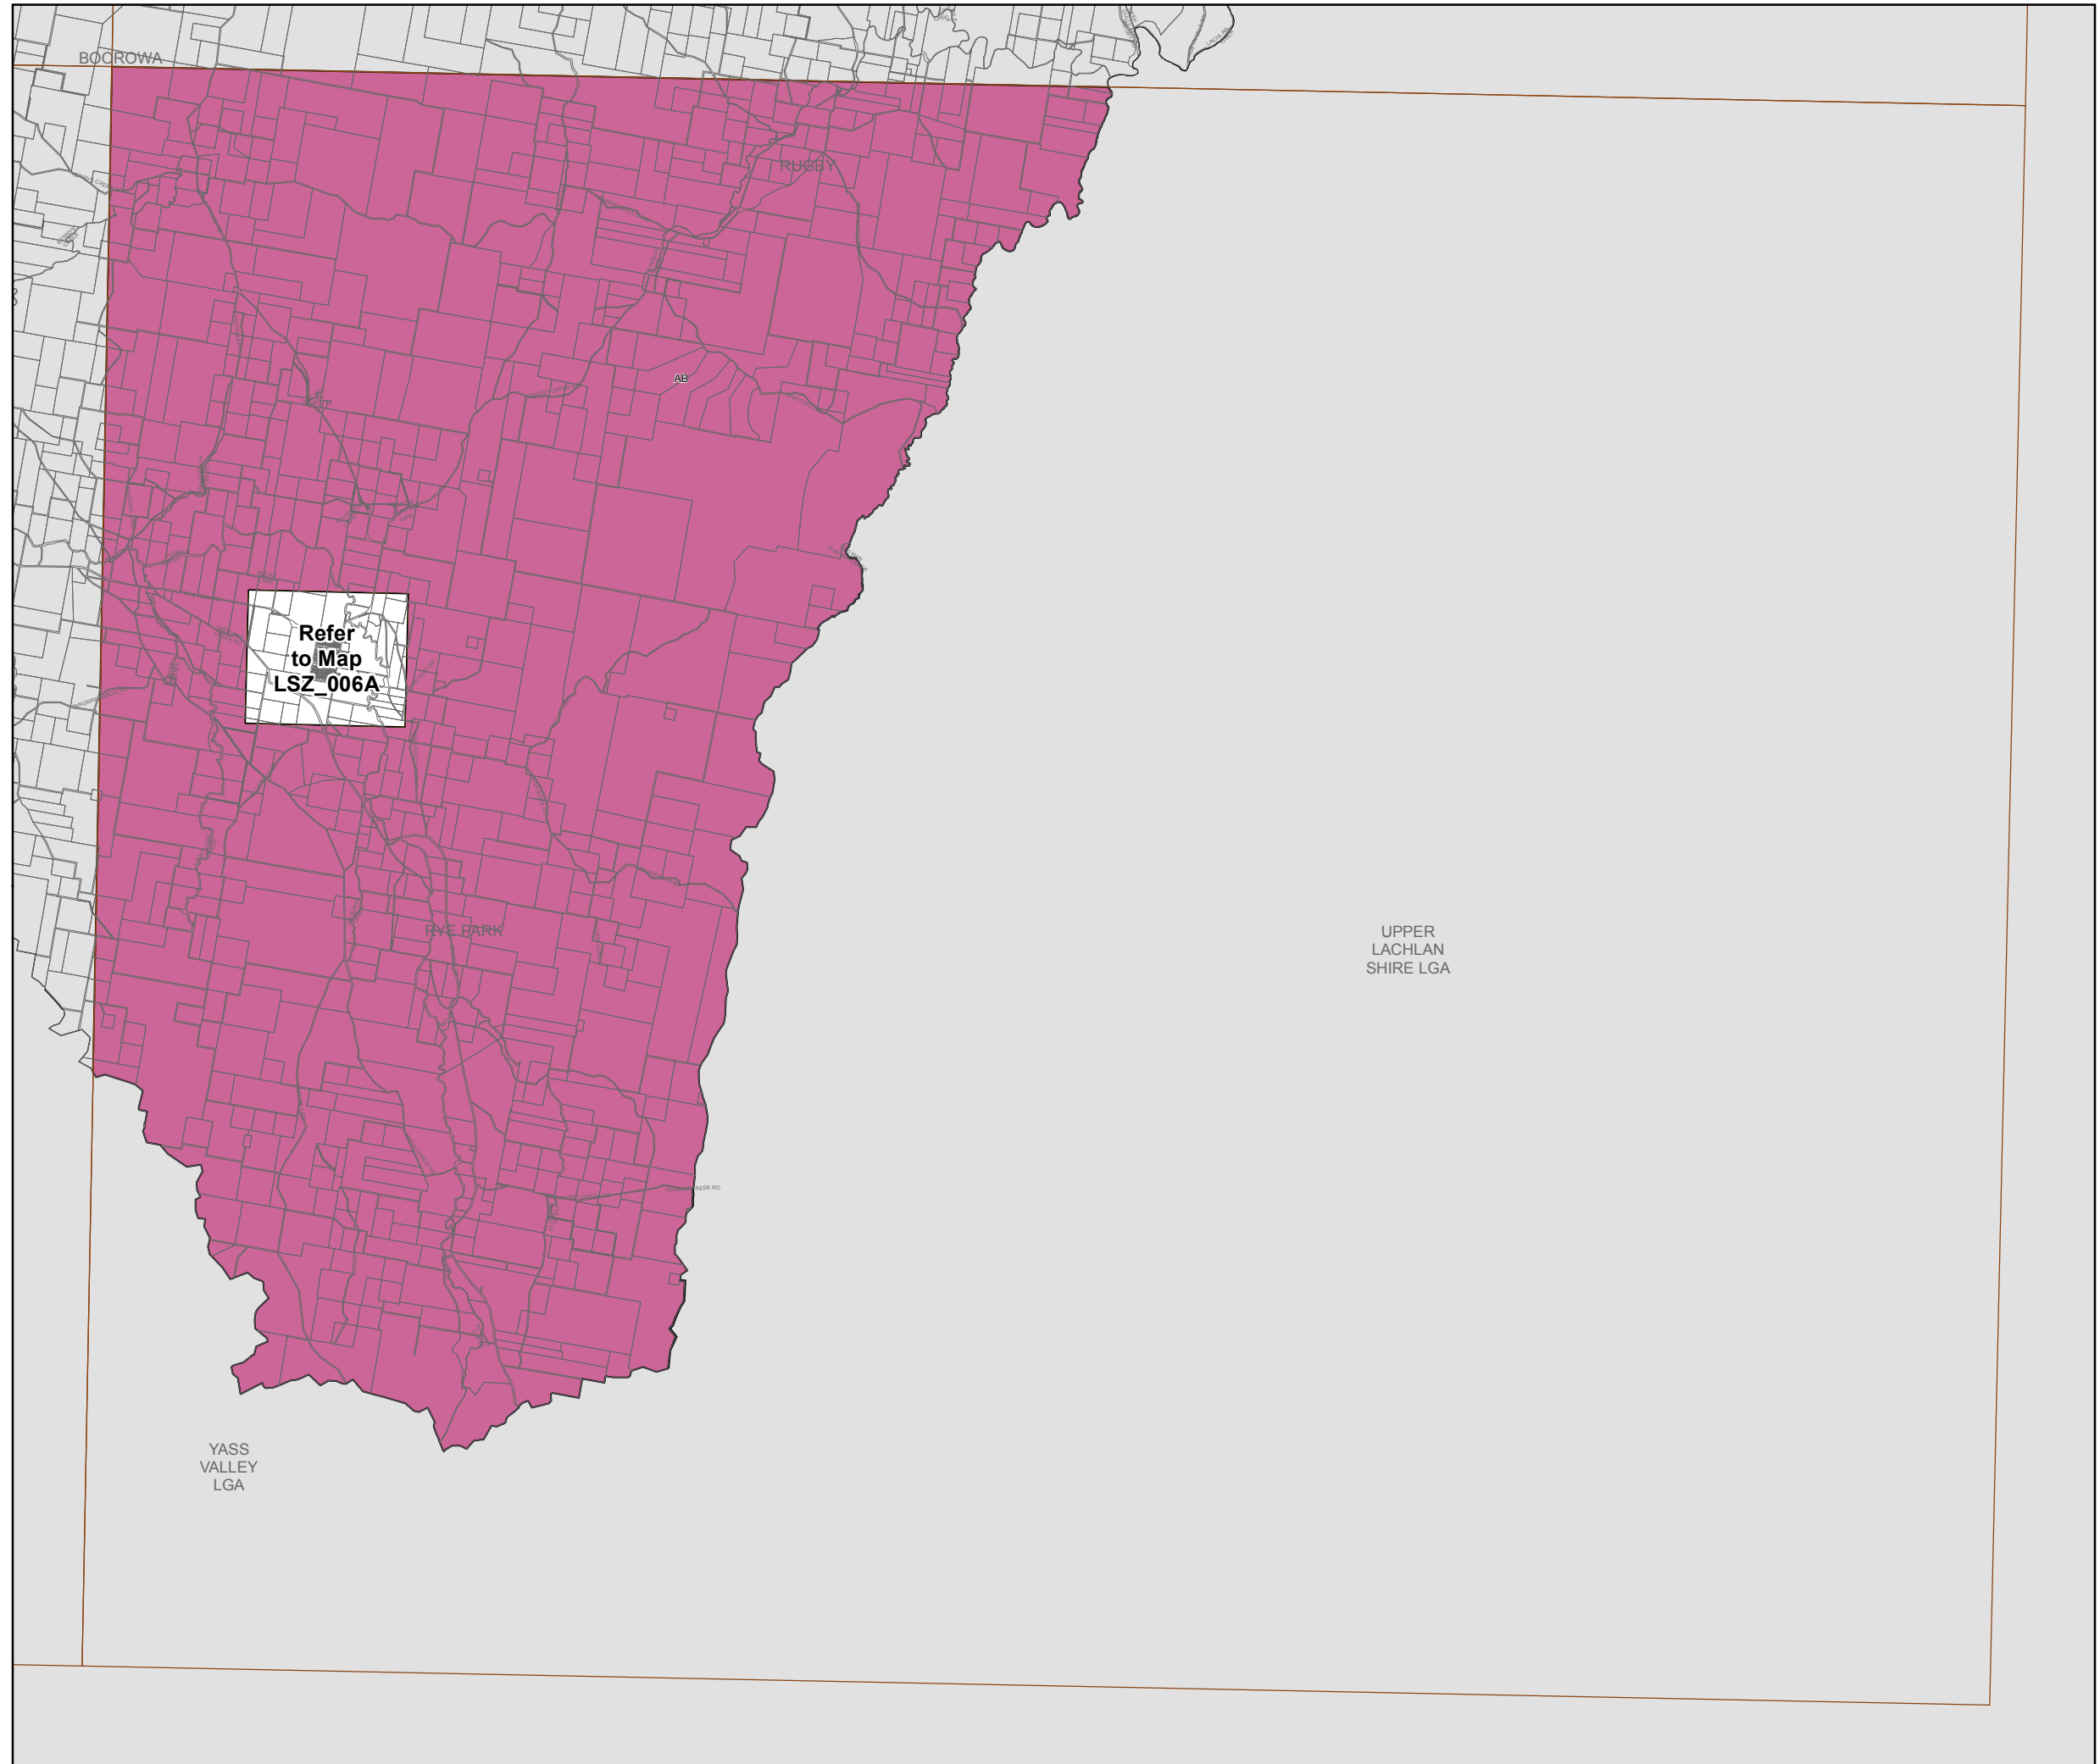

Boorowa Local Environmental Plan 2012

Lot Size Map - Sheet LSZ_006

Minimum Lot Size (sq m)

- Q 700
- V 2000
- W 4000
- Z 2 ha
- AB 40 ha

Cadastral

- Cadastral 01/10/2011 Land and Property Information (LPI)

0 1,200 2,400 3,600 4,800 Metres

Scale: 1:120,000 @ A3

Projection: GDA 1994
MGA Zone 55

Map Identification Number: 1050_COM_LSZ_006_120_20120508