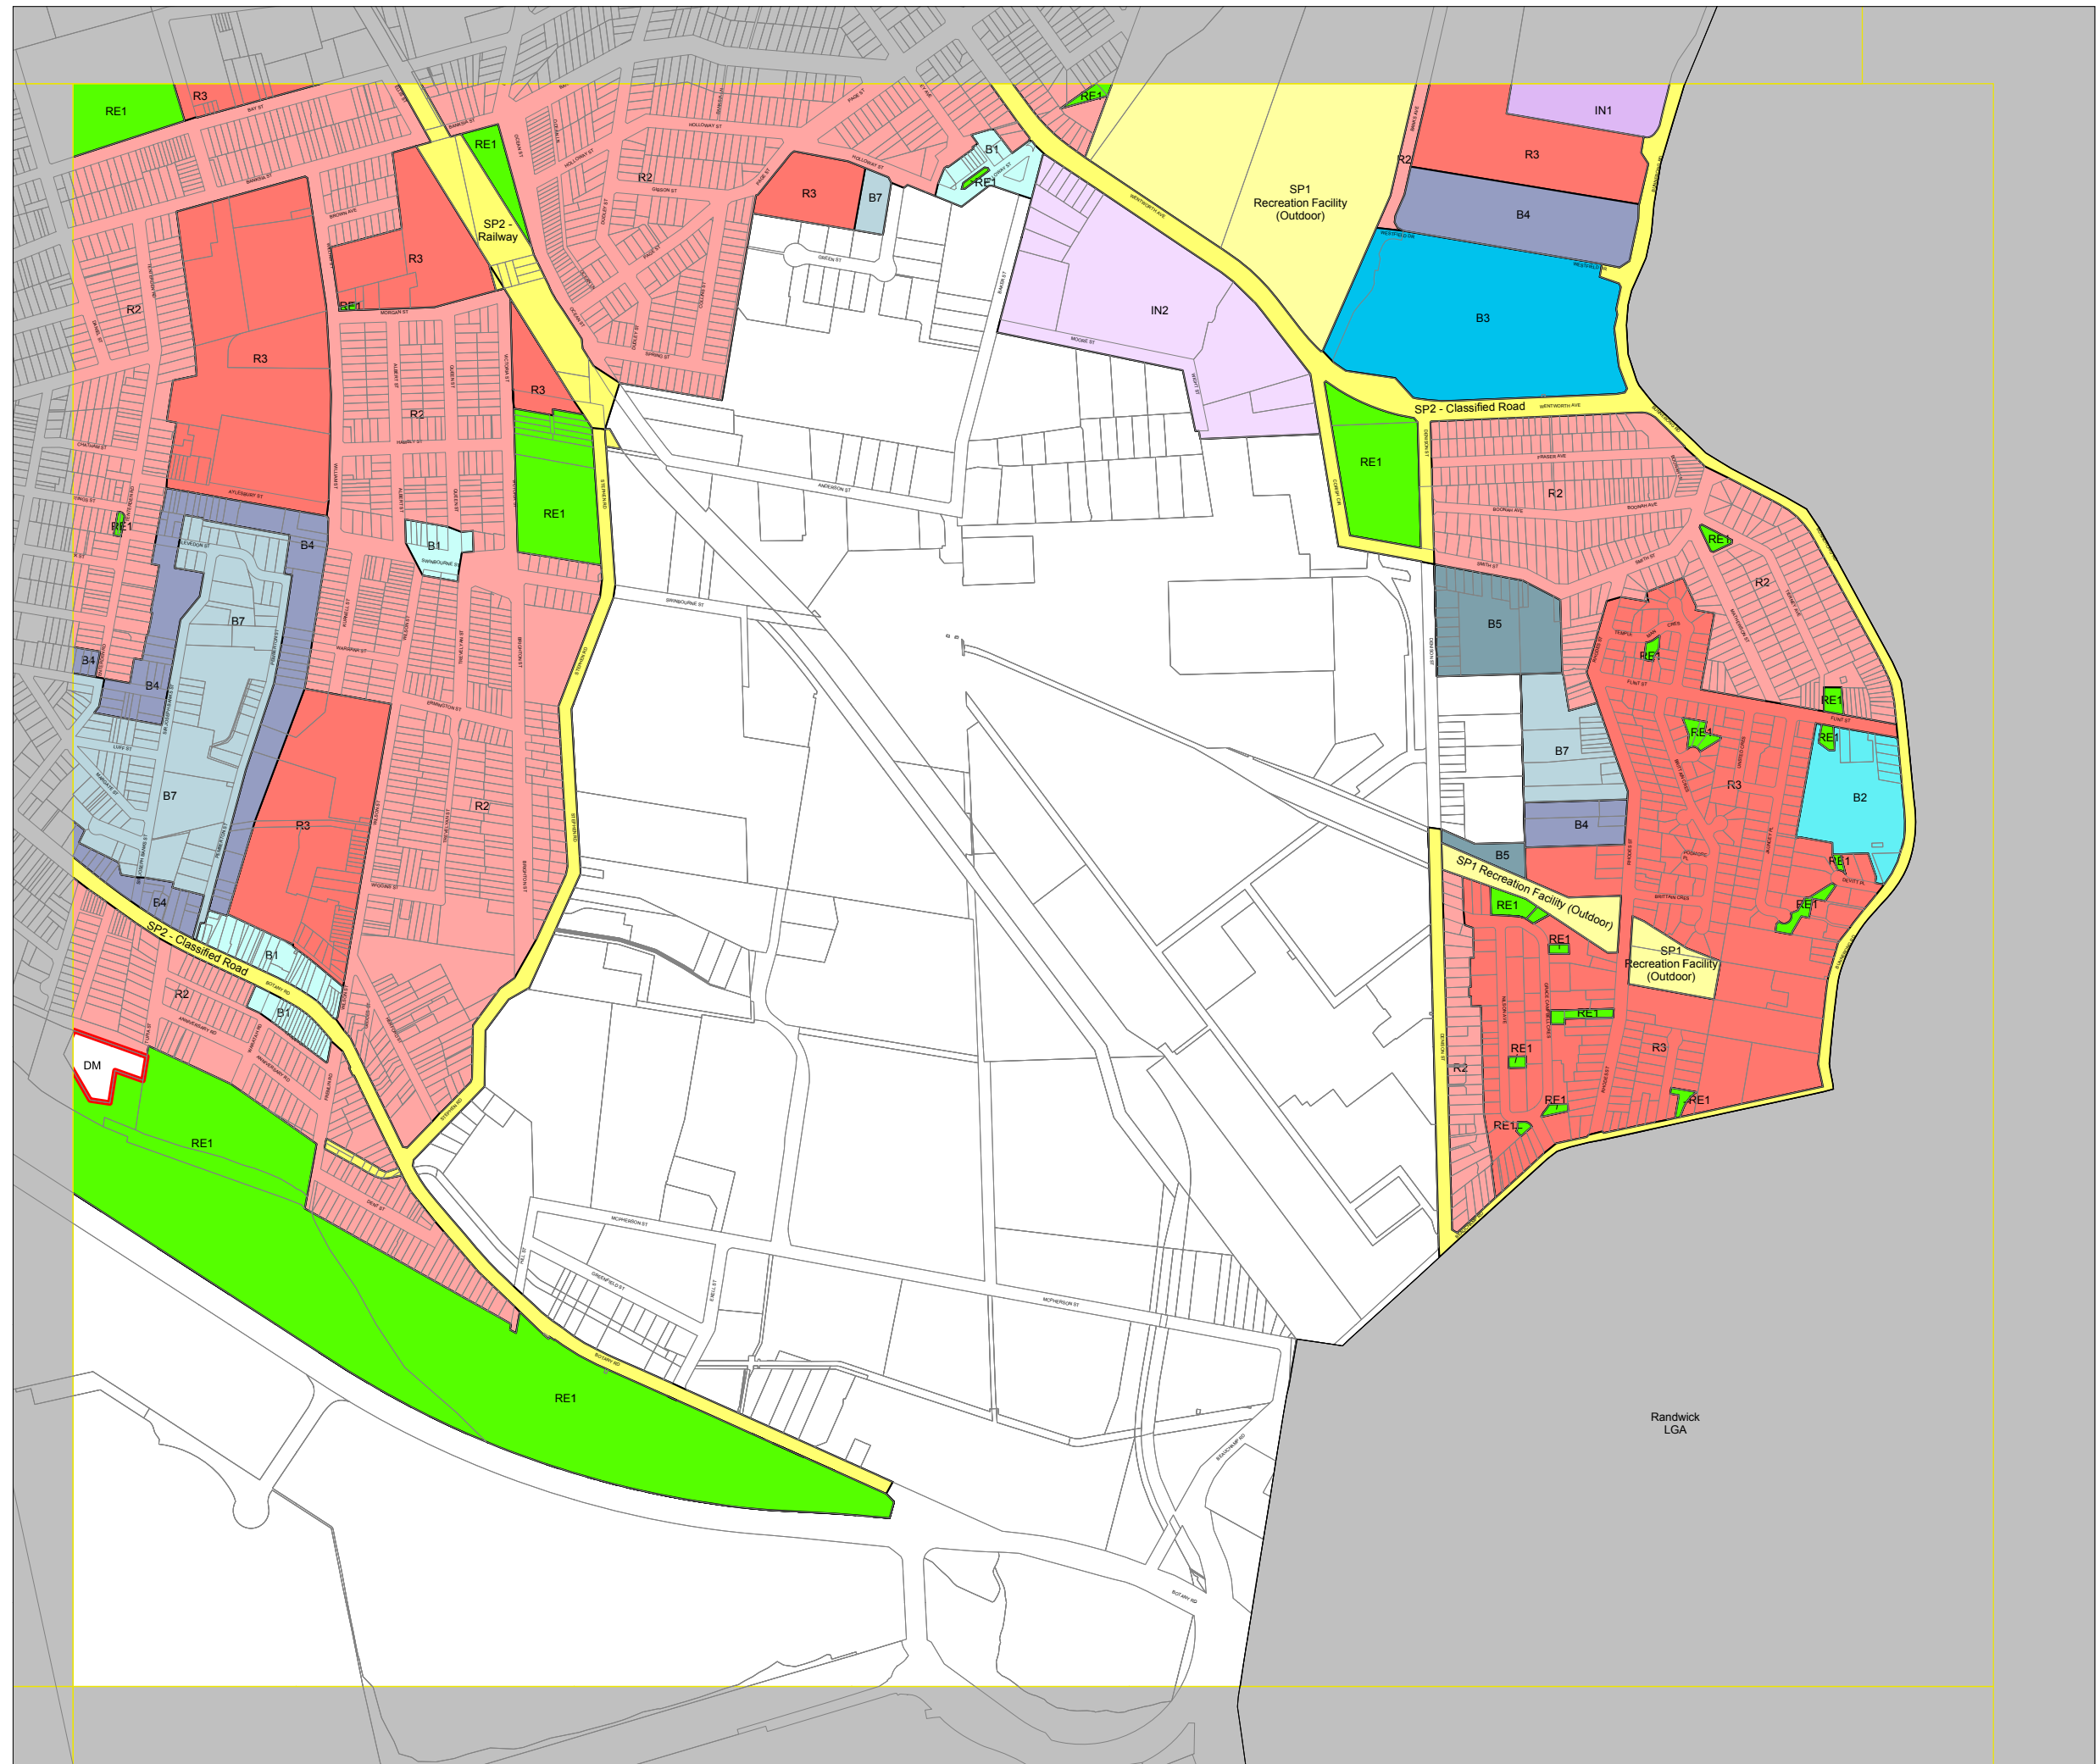

Land Zoning Map - Sheet LZN_005

- Zone**
- B1 Neighbourhood Centre
 - B2 Local Centre
 - B3 Commercial Core
 - B4 Mixed Use
 - B5 Business Development
 - B7 Business Park
 - IN1 General Industrial
 - IN2 Light Industrial
 - R2 Low Density Residential
 - R3 Medium Density Residential
 - R4 High Density Residential
 - RE1 Public Recreation
 - RE2 Private Recreation
 - SP1 Special Activities
 - SP2 Infrastructure
 - W3 Working Waterways
 - MD SEPP (Major Development) 2005
 - DM Deferred Matter

Cadastre

Base data 12/09/2014 © Land and Property Information (LPI)

Randwick LGA

0 200 400 m

Scale 1:10,000 @ A3

Projection GDA 1994
Zone 56