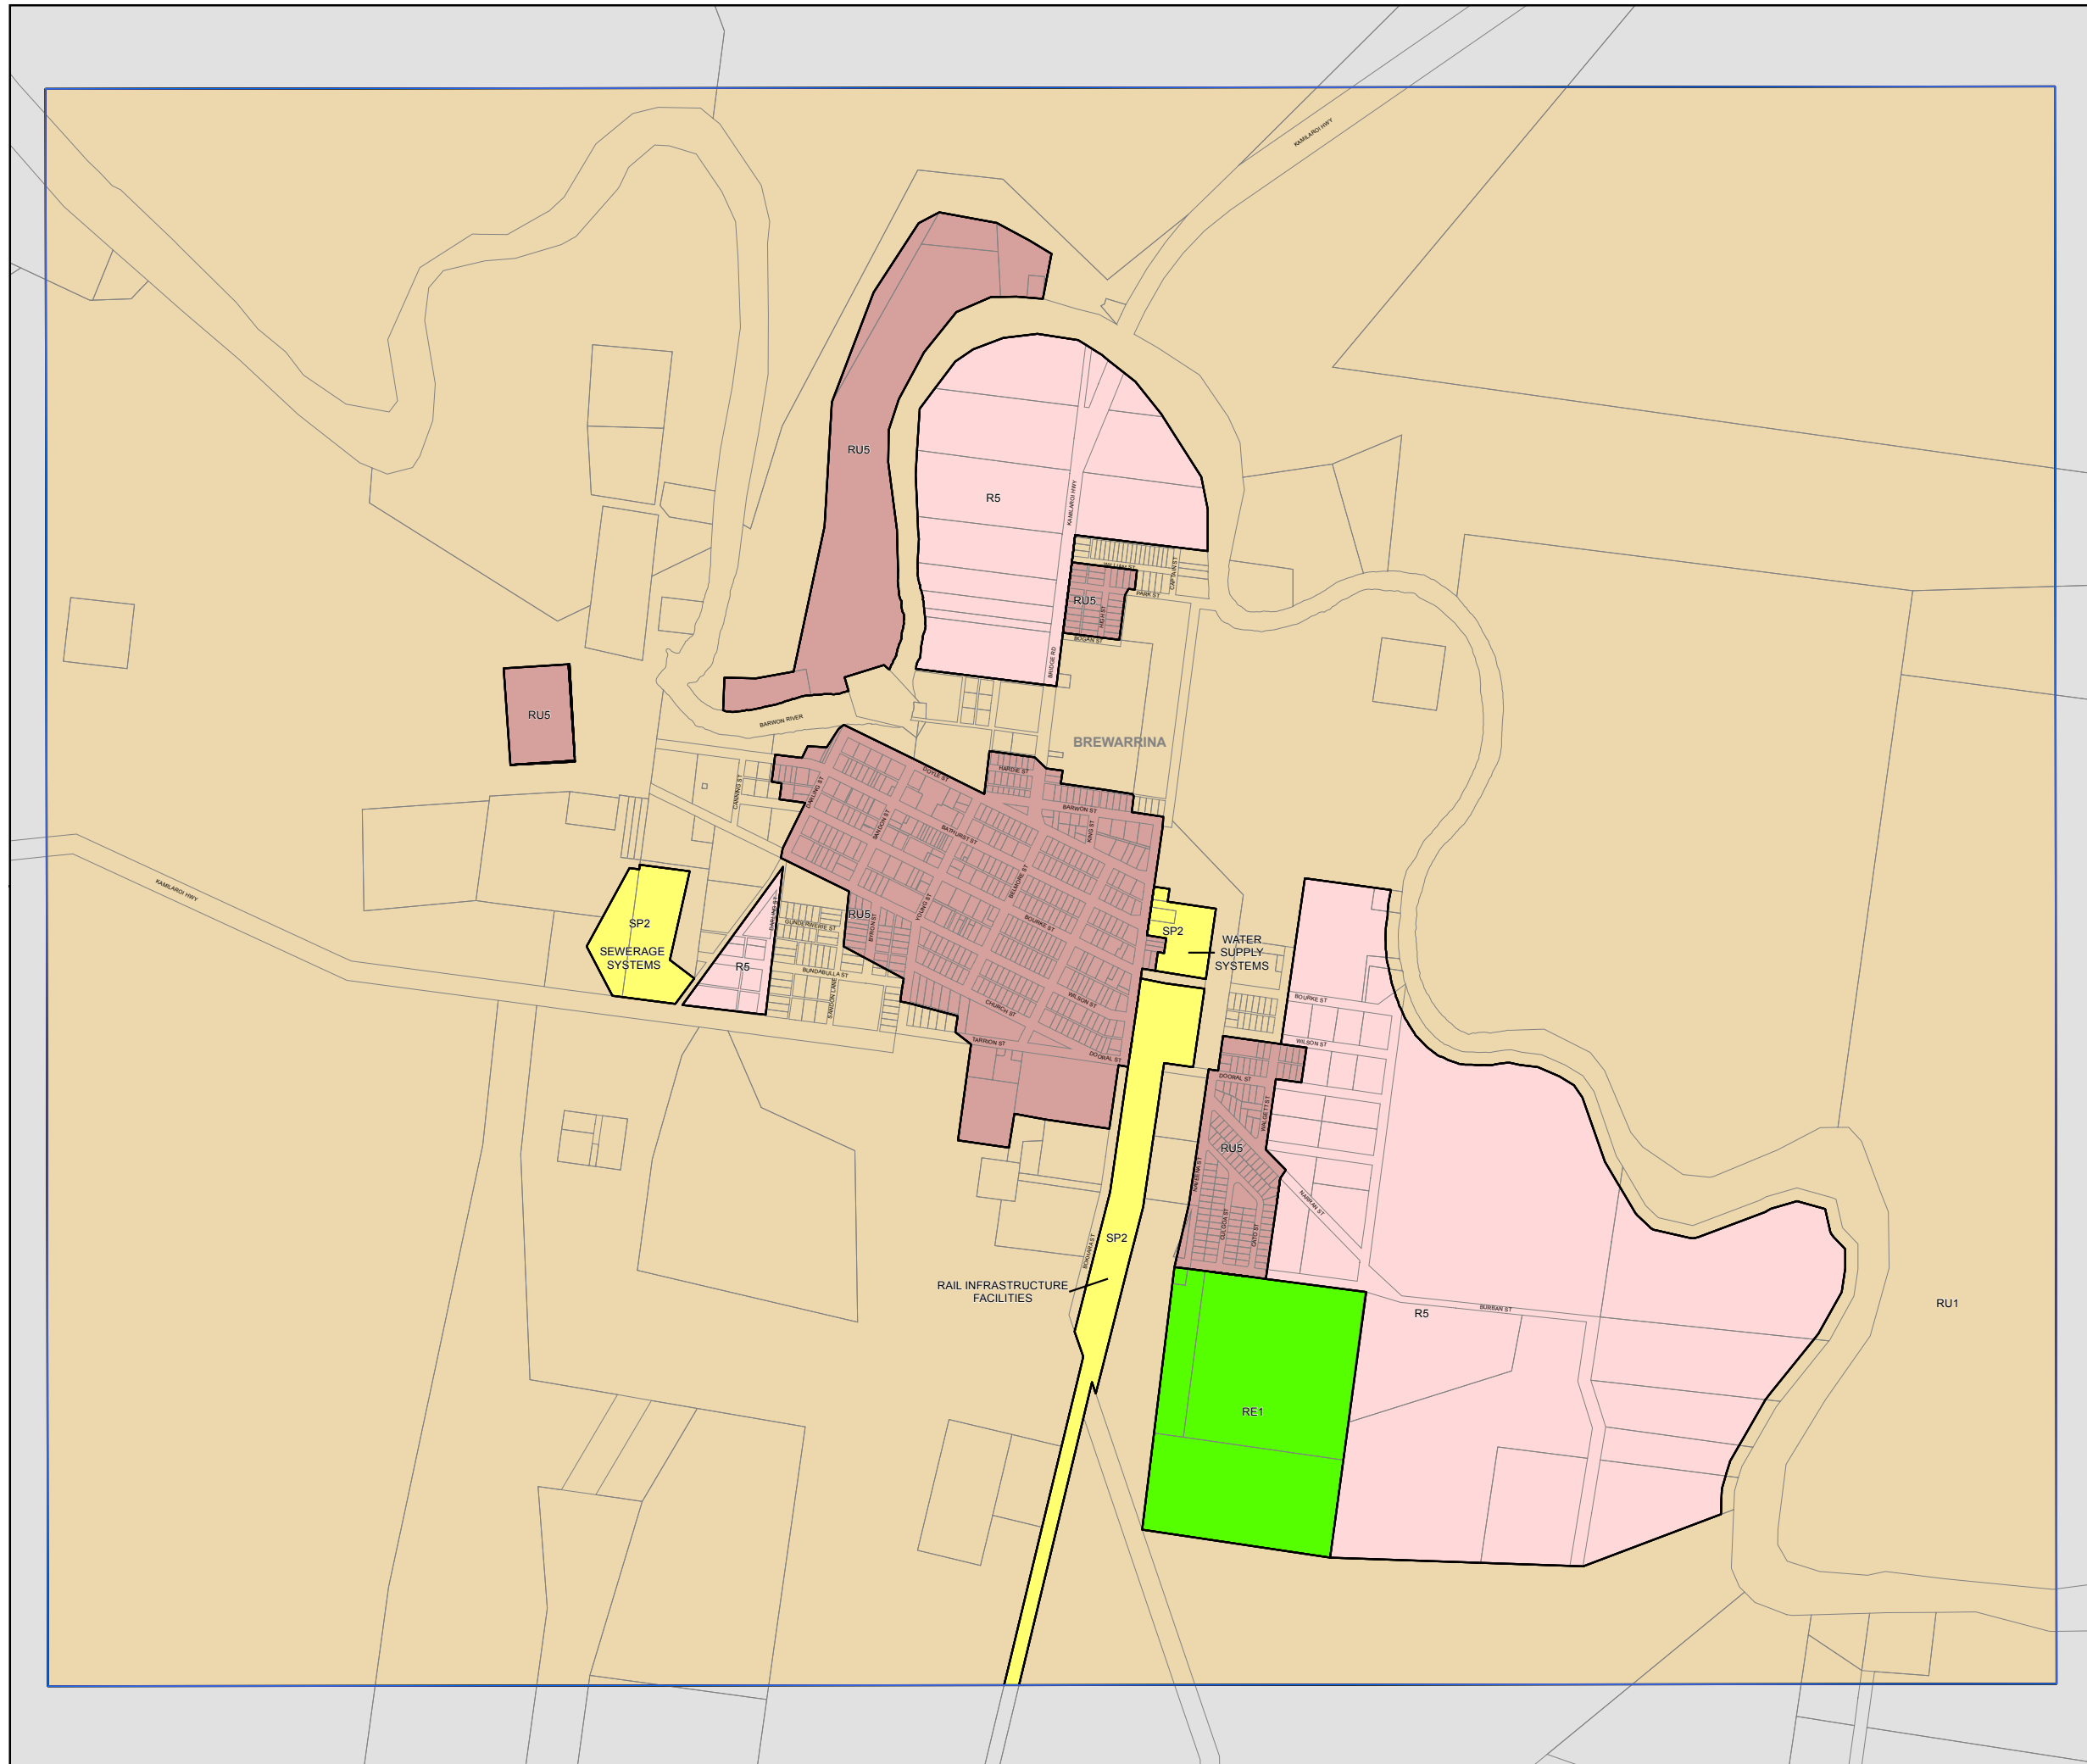

# Brewarrina Local Environmental Plan 2012

## Land Zoning Map - Sheet LZN\_002A

### Zone

- E1 National Parks and Nature Reserves
- R5 Large Lot Residential
- RE1 Public Recreation
- RU1 Primary Production
- RU5 Village
- SP2 Infrastructure

### Cadastre

- Cadastre 01/06/11 © Land and Property Information

Projection: GDA 1994  
MGA Zone 55