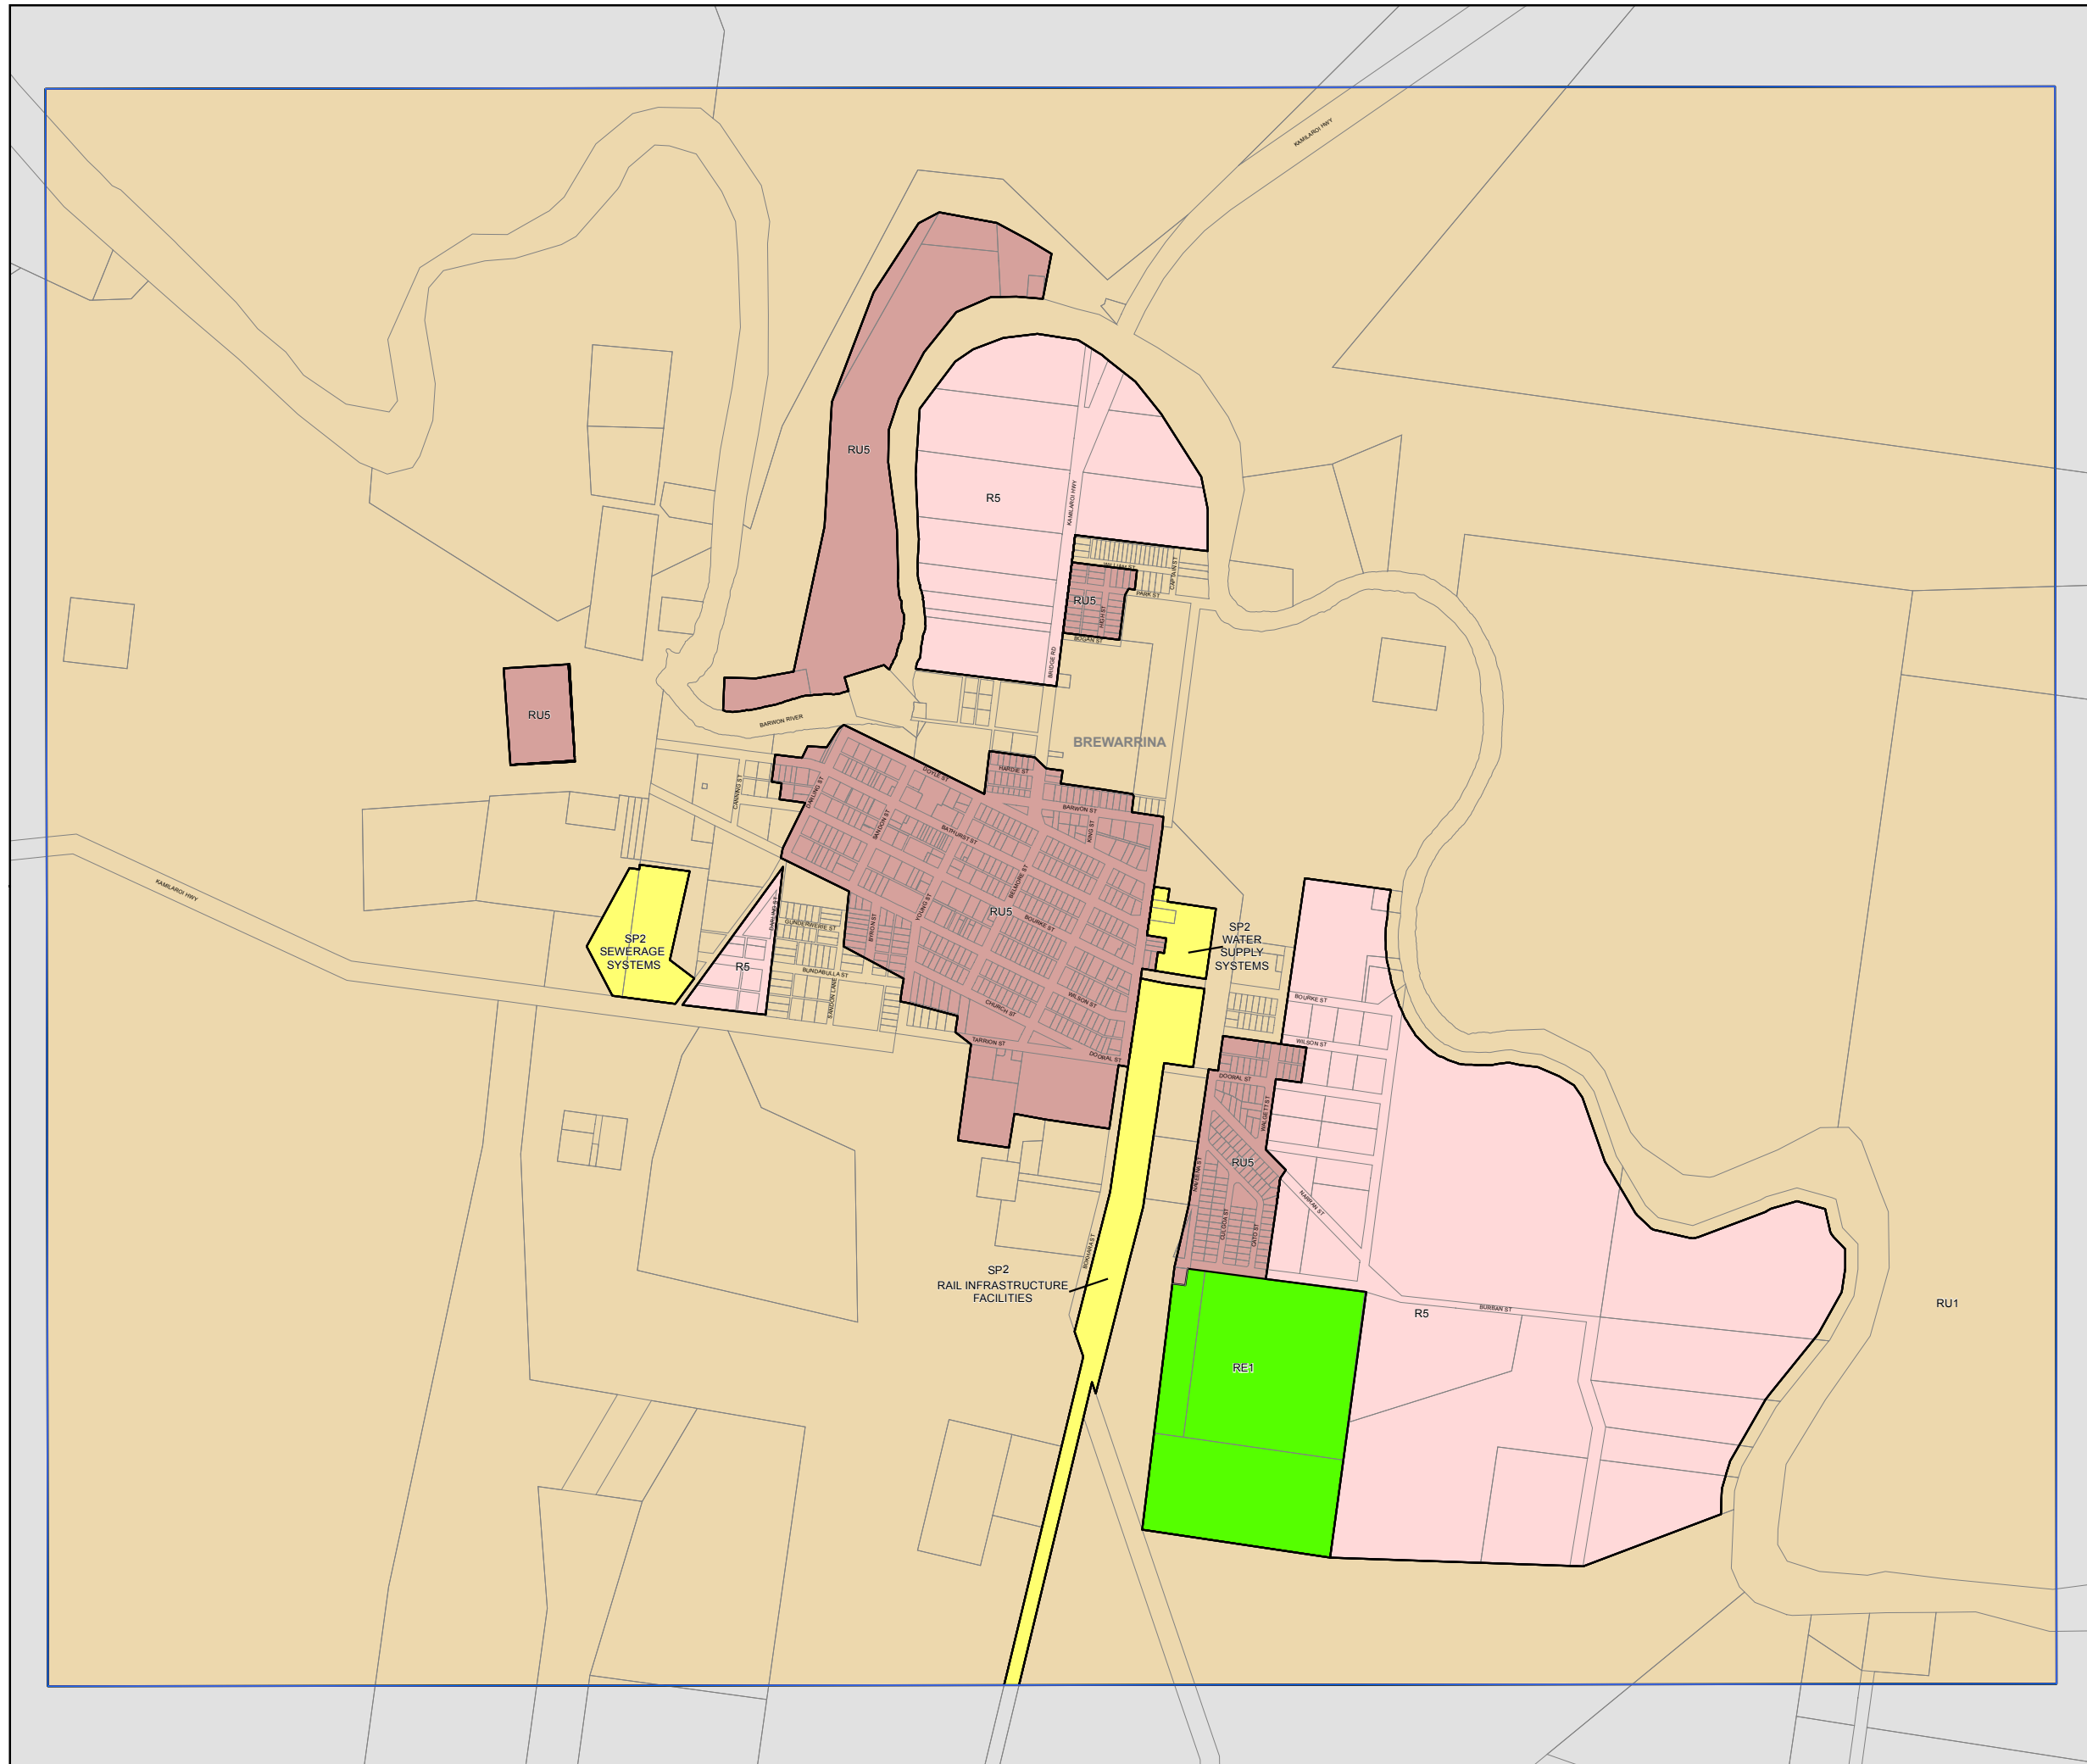

Brewarrina Local Environmental Plan 2012

Land Zoning Map - Sheet LZN_002A

Zone

- E1 National Parks and Nature Reserves
- R5 Large Lot Residential
- RE1 Public Recreation
- RU1 Primary Production
- RU5 Village
- SP2 Infrastructure

Cadastre

- Cadastre 01/06/11 © Land and Property Information

Projection: GDA 1994
MGA Zone 55
Map identification number: 1200_COM_LZN_002A_020_20160815