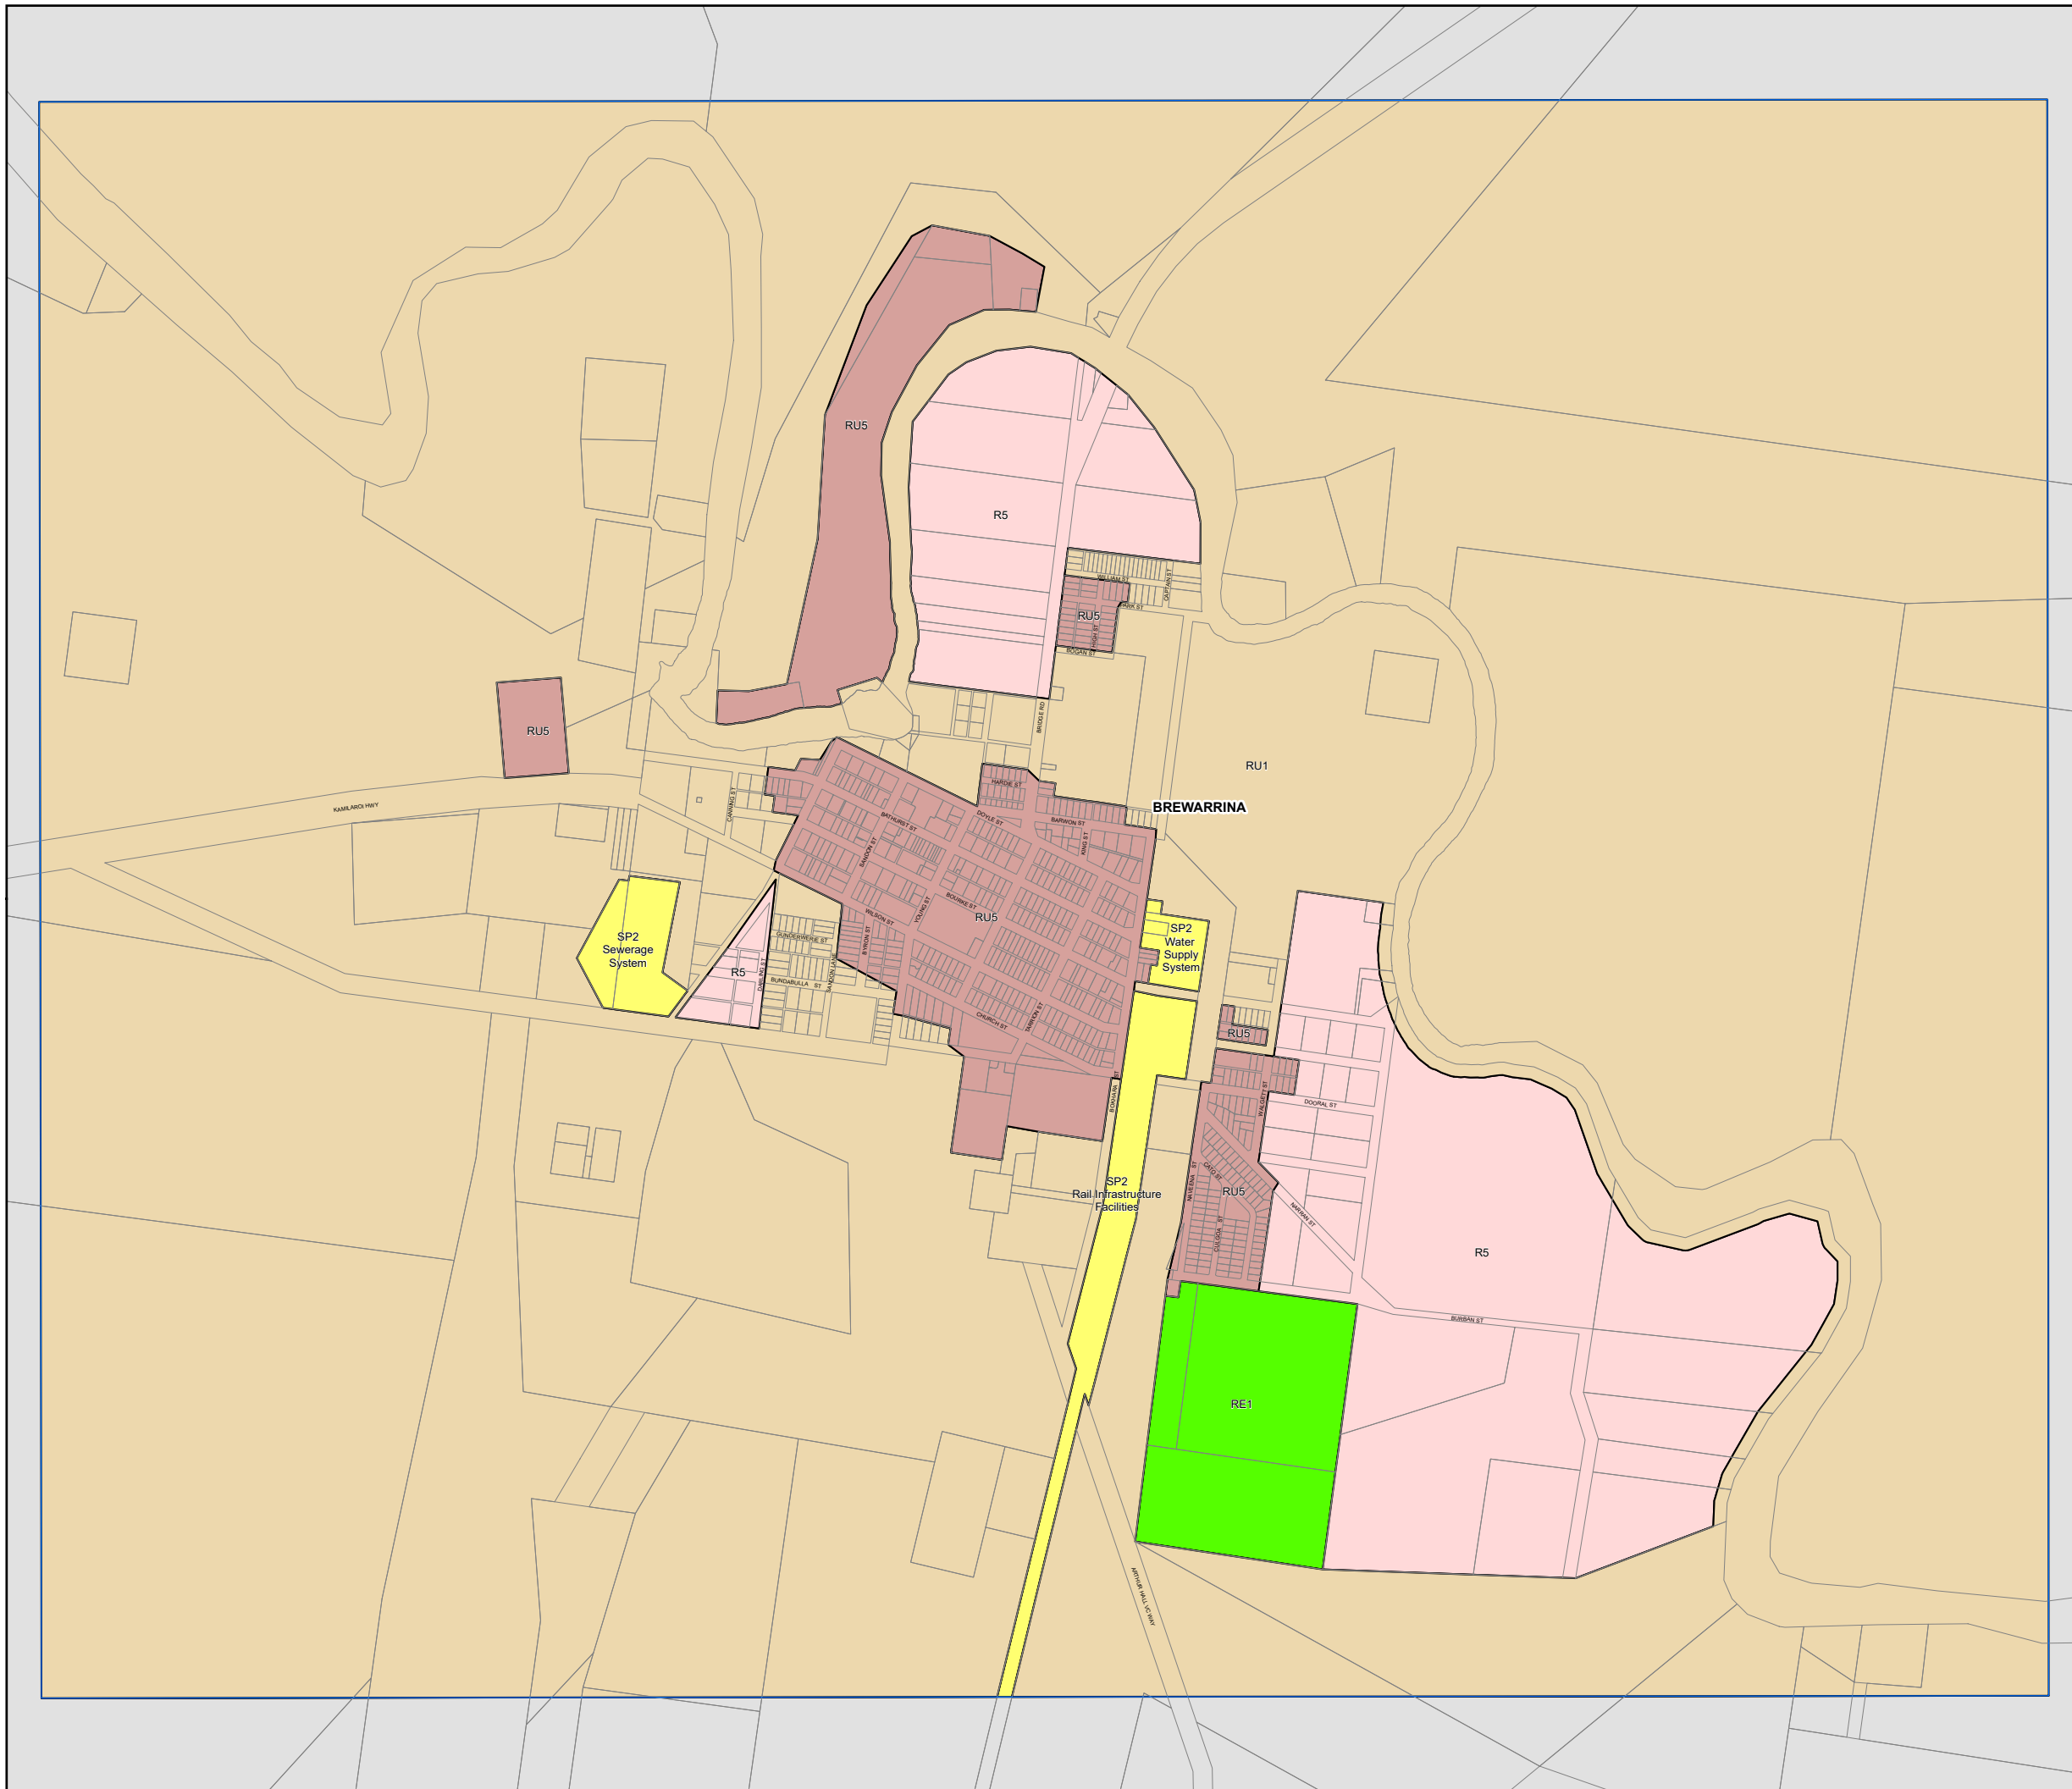

Brewarrina Local Environmental Plan 2012

Land Zoning Map - Sheet LZN_002A

Zone

- E1 National Parks and Nature Reserves
- R5 Large Lot Residential
- RE1 Public Recreation
- RU1 Primary Production
- RU5 Village
- SP2 Infrastructure

Cadastre

- Cadastre 20/10/2020 © Spatial Services

0 250 500 Metres

Projection: GDA 1994
MGA Zone 55

Map Identification Number: 1200_COM_LZN_002A_020_20201020