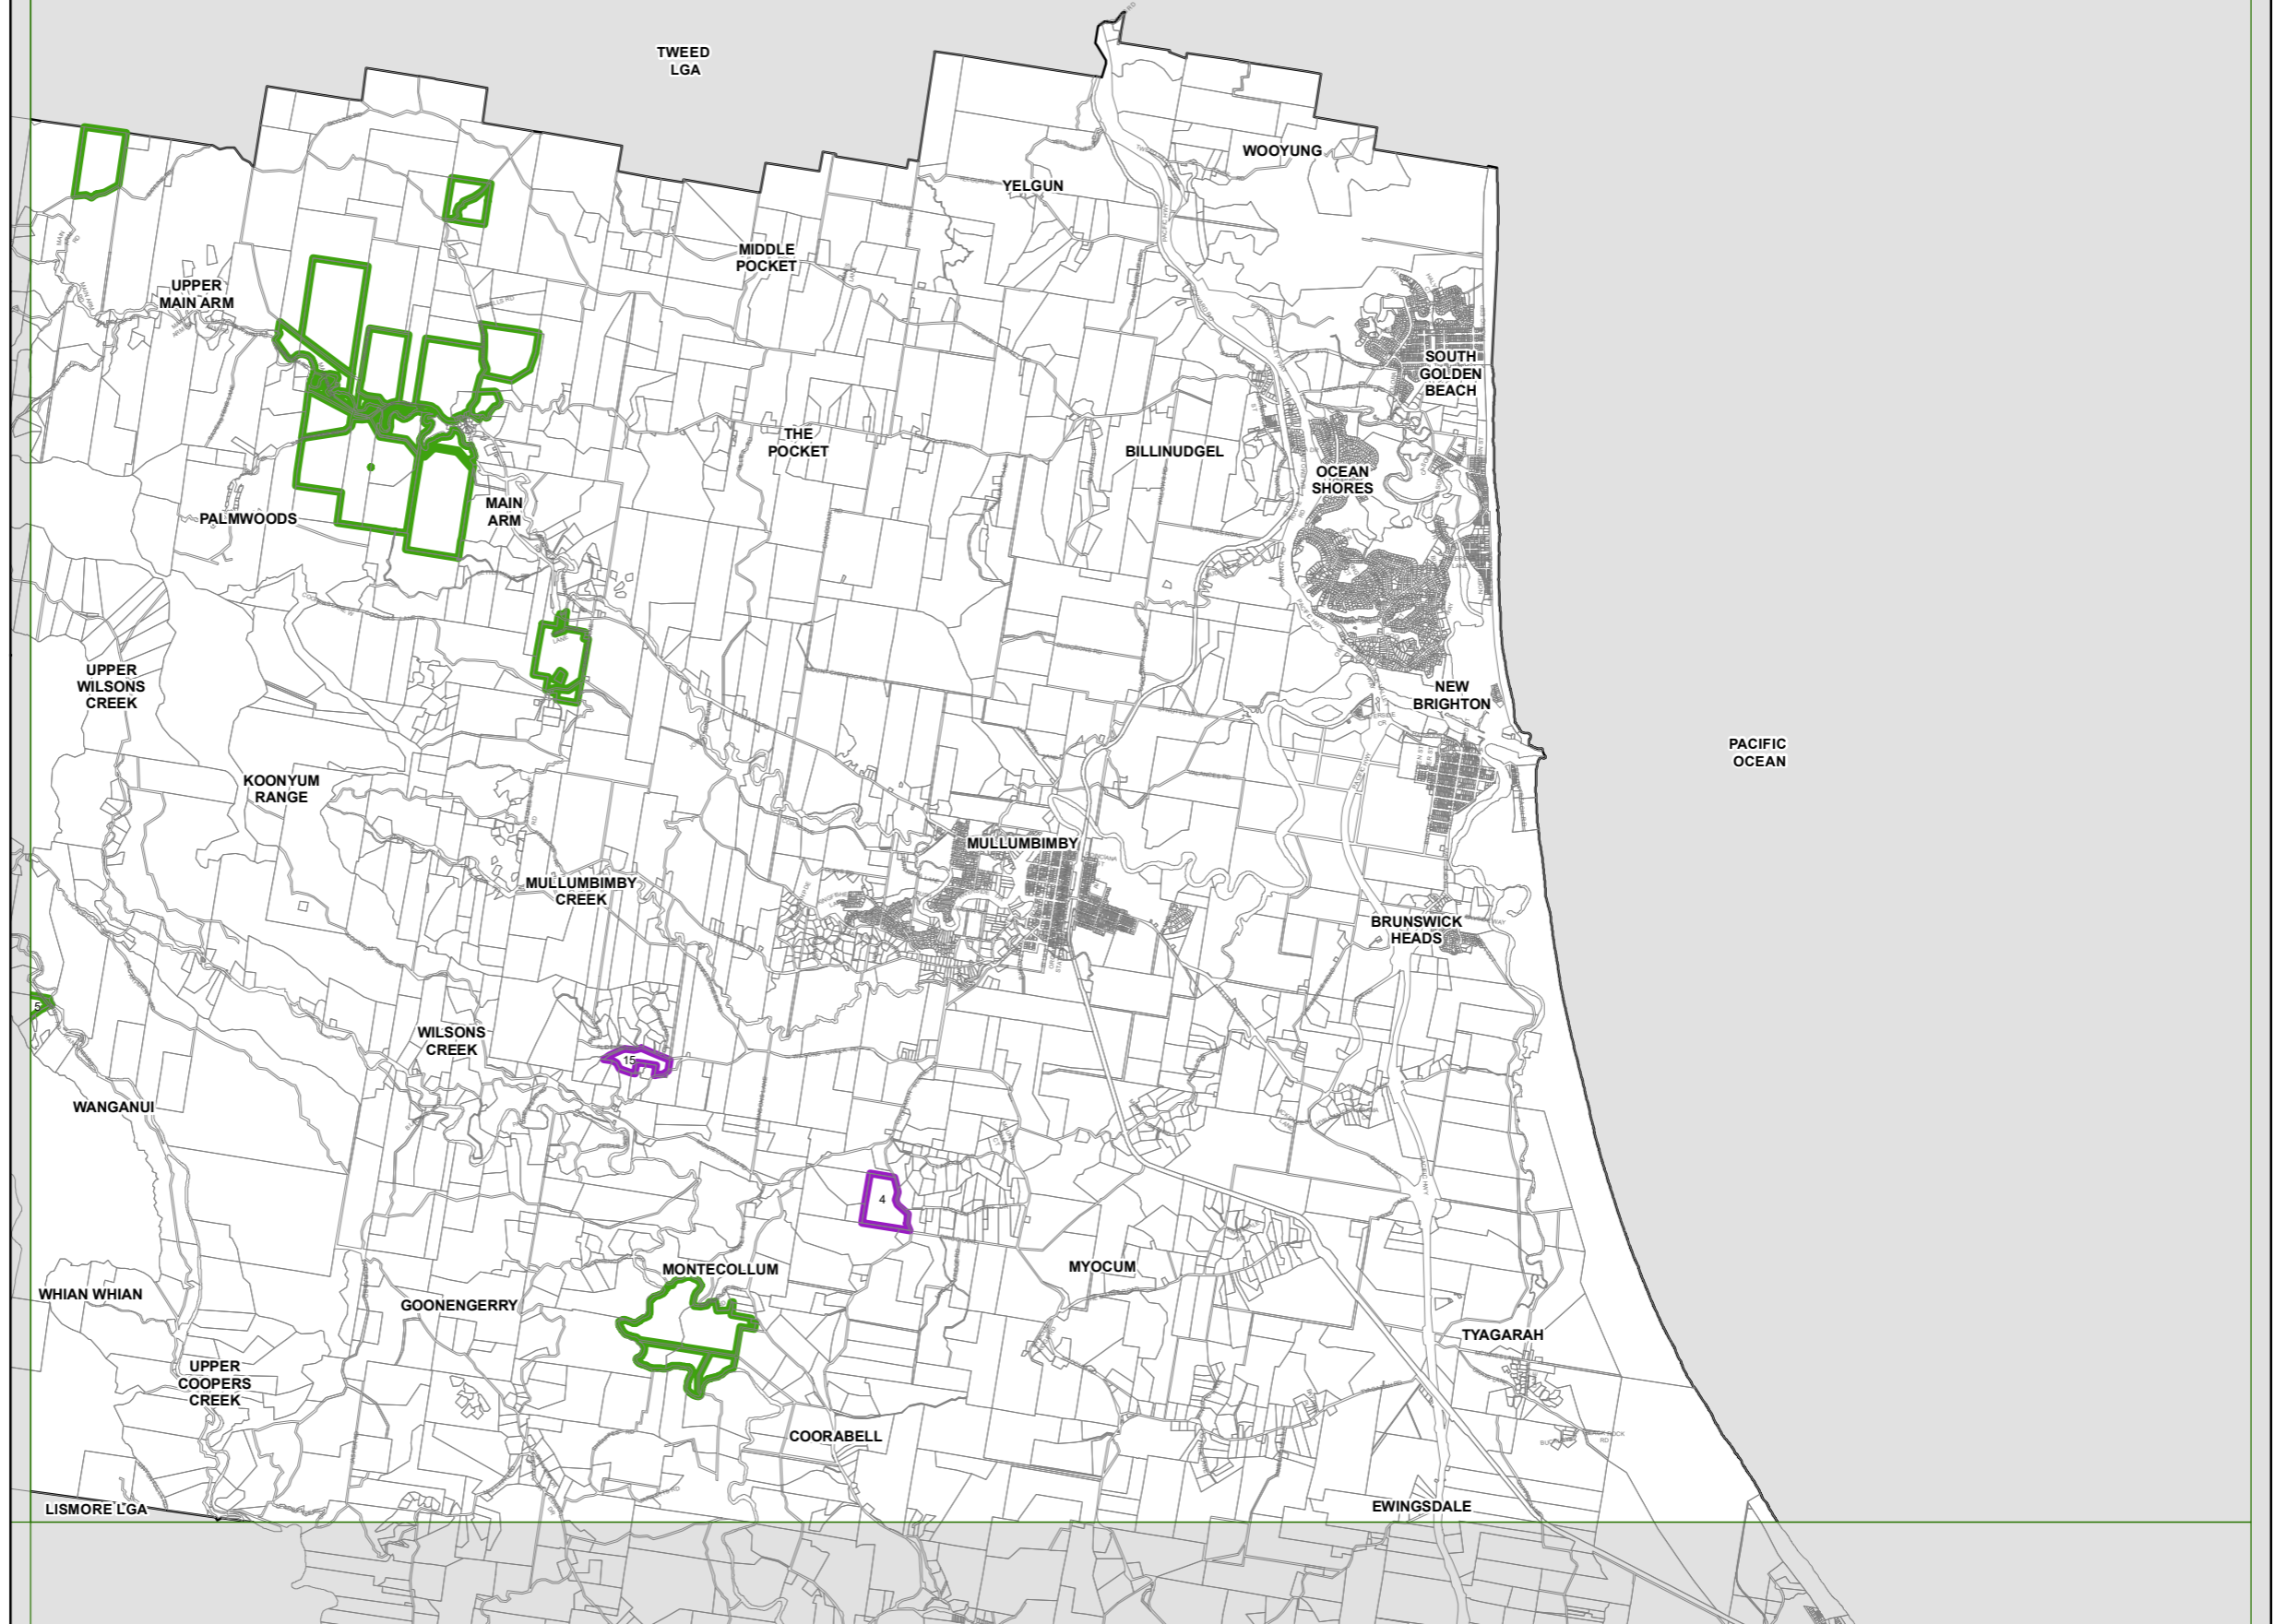

Byron Local Environmental Plan 2014

Multiple Occupancy and Community Title Map - Sheet MOC_002

Occupancy Type

- Community Title
- Multiple Occupancy

Cadastral

- Base data 01/07/1991 © Land and Property Information (LPI)
- Addendum data 15/07/2022 © Byron Shire Council

Projection: GDA 1994
MGA Zone 56

Scale: 1:80,000 @ A3

Map Identification Number: 1350_COM_MOC_002_080_20220920