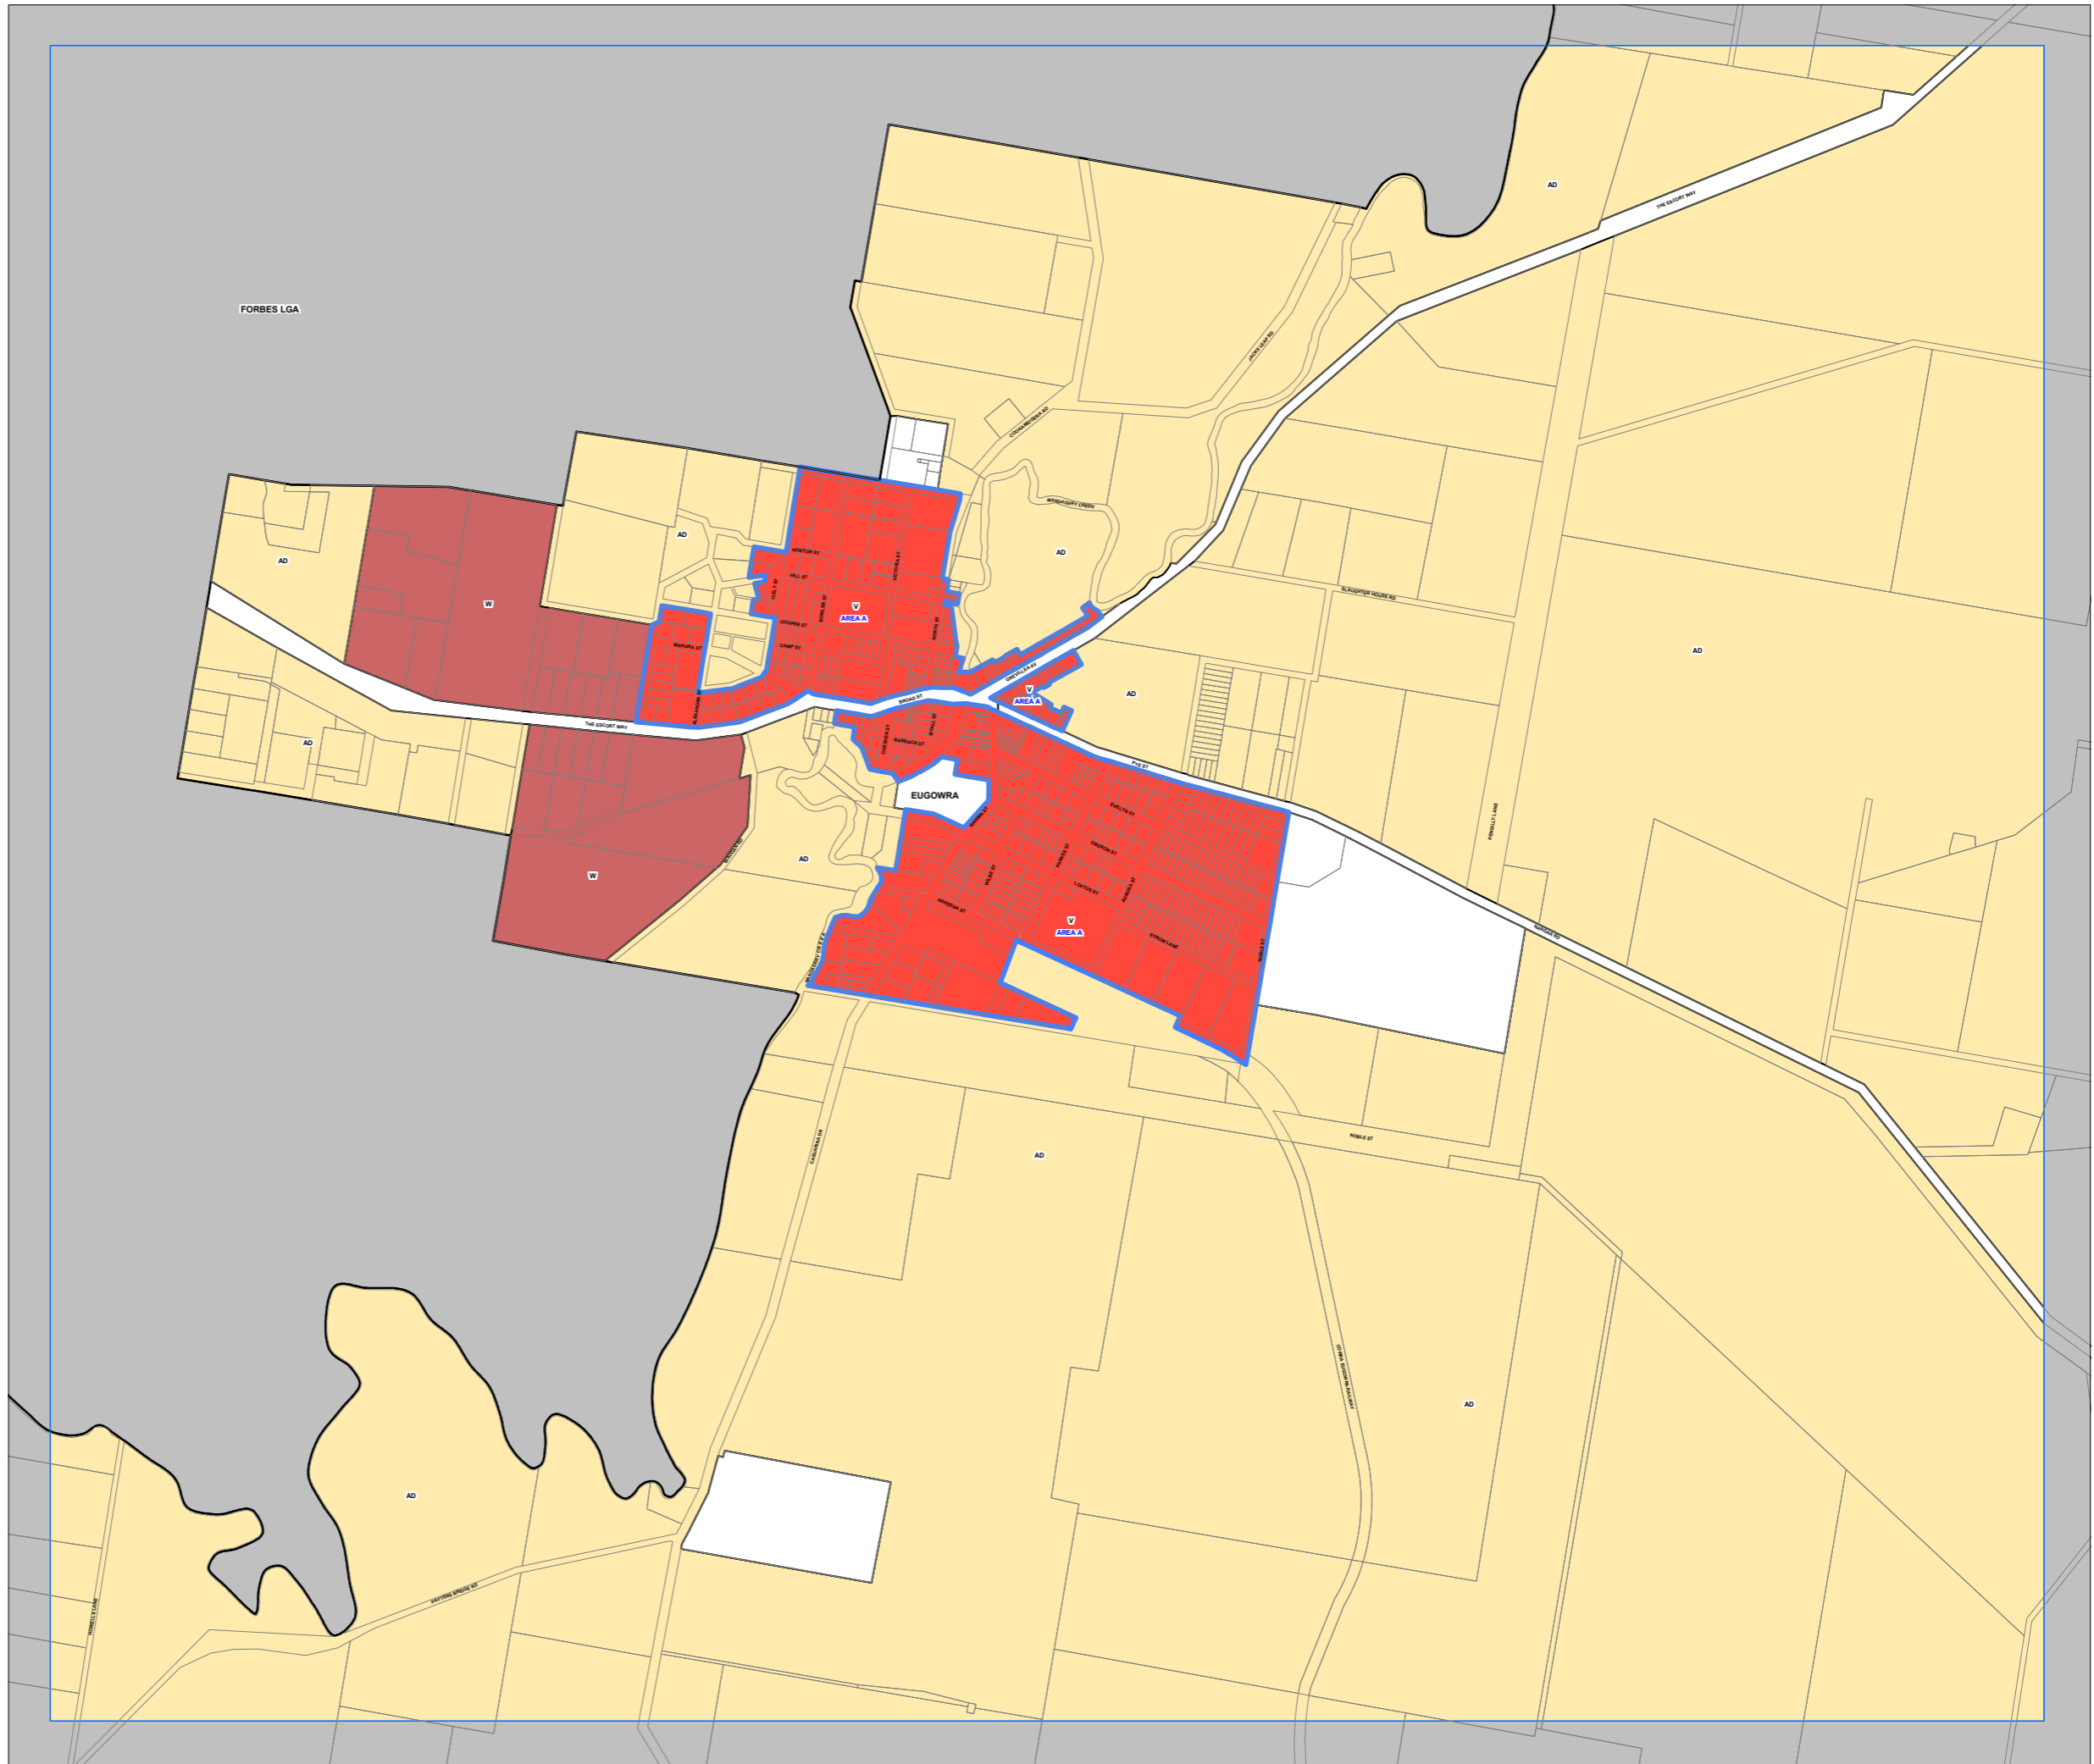

Cabonne Local Environmental Plan 2012

Lot Size Map - Sheet LSZ_003A

Minimum Lot Size (sq m)

I	500
V	2,000
W	4,000
Y	1 ha
Z	2 ha
AA	5 ha
AB	10 ha
AD	100 ha

Refer to Clause 4.1(4A)

Cadastre

Cadastre 30/05/2011 © Land & Property Information (LPI)

Projection GDA 1994
MGA Zone 55

Map identification number:

1400_COM_LSZ_003A_020_20150416